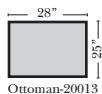

3C Sofa-13001

2C Loveseat-13004

Chair-13005

All Ottomans are 19" High

Ottoman-20013

Specifications & Options

Standard:

- Available in Full & Top Grain Leathers
- Available in Luxury Fabrics
- All Hardwood Frames
- Leg Color - Walnut

N/A

Note:

All Dimensions are approximate, if accuracy is crucial, please contact us for validation of the dimensions shown. However, a 1" to 2" variance can still apply due to foam and upholstery.