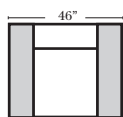

3C Sofa-13001

2C Loveseat-13004

Chair-13005

All Ottomans are 19" High

Ottoman-20013

Specifications & Options

Standard:

- Available in Full & Top Grain Leathers
- Available in Luxury Fabrics
- All Hardwood Frames
- Leg Color - Walnut

N/A

Note:

All Dimensions are approximate, if accuracy is crucial, please contact us for validation of the dimensions shown. However, a 1" to 2" variance can still apply due to foam and upholstery.