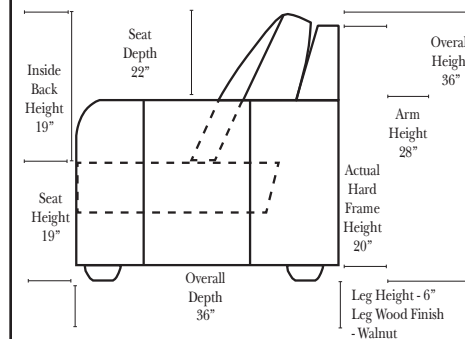

3C Sofa-13001

2C Loveseat-13004

Chair-13005

All Ottomans are 19" High

Ottoman-20013

Specifications & Options

Standard:

- Available in Full & Top Grain Leathers
- Available in Luxury Fabrics
- All Hardwood Frames
- Leg Color - Walnut

N/A

Note:

All Dimensions are approximate, if accuracy is crucial, please contact us for validation of the dimensions shown. However, a 1" to 2" variance can still apply due to foam and upholstery.