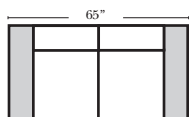

3C Sofa-13001

2C Loveseat-13004

Chair-13005

All Ottomans are 19" High

Ottoman-20013

Specifications & Options

Standard:

- Available in Full & Top Grain Leathers
- Available in Luxury Fabrics
- All Hardwood Frames
- Leg Color - Walnut

N/A

Note:

All Dimensions are approximate, if accuracy is crucial, please contact us for validation of the dimensions shown. However, a 1" to 2" variance can still apply due to foam and upholstery.