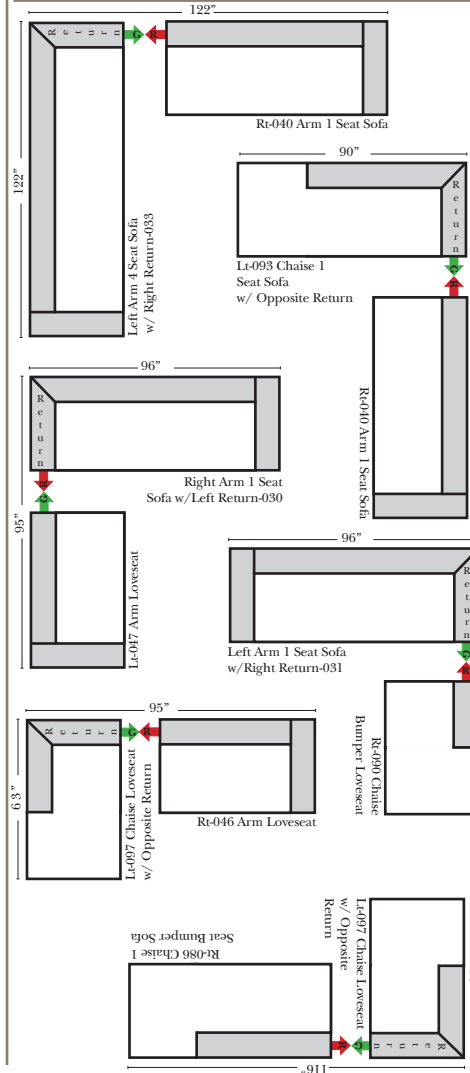

Standard, Armless & Ottomans

Put Green Arrows with Red Arrows to Create Sectional Groups

Bumper Chaise & Return Chaise

Green Arrows with Red Arrows to mix with some of the L-Shaped pieces.

Suggested Configurations

Feature & Options

Standard:

- Available in Full & Top Grain Leathers
- All Hardwood Frame
- Chrome Leg

Options Available with No Additional Charge:

- No. 33 Firm Foam

Options that have Additional Charges:

- Add Storage to Ottoman

Sleeper Options: (No Sleepers are available for this style)

Note:

All Dimensions are approximate, if accuracy is crucial, please contact us for validation of the dimensions shown. However, a 1" to 2" variance can still apply due to foam and upholstery.

L-Shape / 90 Degree Sectional

(All 4 seat items ship as one piece if stationary, two pieces if motion installed)

Put Green Arrows with Red Arrows to Create Sectional Groups