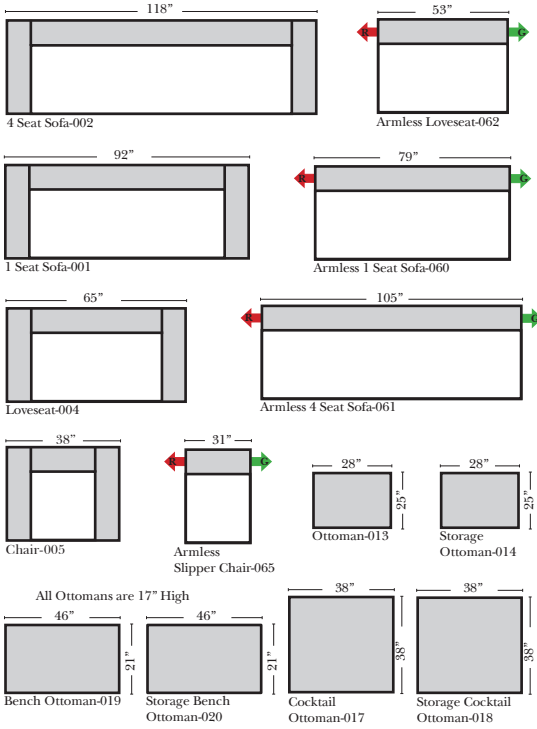

Standard, Armless & Ottomans

Put Green Arrows with Red Arrows to Create Sectional Groups

Bumper Chaise & Return Chaise

Green Arrows with Red Arrows to mix with some of the L-Shaped pieces.

Suggested Configurations

Feature & Options

Standard:

- Available in Full & Top Grain Leathers
- All Hardwood Frame
- Chrome Leg

Options Available with No Additional Charge:

- No. 33 Firm Foam

Options that have Additional Charges:

- Add Storage to Ottoman

Sleeper Options: (No Sleepers are available for this style)

Note:

All Dimensions are approximate, if accuracy is crucial, please contact us for validation of the dimensions shown. However, a 1" to 2" variance can still apply due to foam and upholstery.

L-Shape / 90 Degree Sectional

(All 4 seat items ship as one piece if stationary, two pieces if motion installed)

Put Green Arrows with Red Arrows to Create Sectional Groups