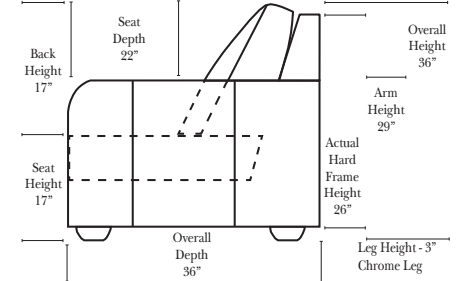

Suggested Configurations