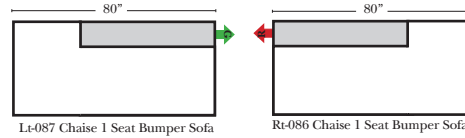

Standard, Armless & Ottomans

Put Green Arrows with Red Arrows to Create Sectional Groups

Bumper Chaise & Return Chaise

Green Arrows with Red Arrows to mix with some of the L-Shaped pieces.

Suggested Configurations

Sleeper Options: (No Sleepers are available for this style)

Note:

All Dimensions are approximate, if accuracy is crucial, please contact us for validation of the dimensions shown. However, a 1" to 2" variance can still apply due to foam and upholstery.

L-Shape / 90 Degree Sectional

(All 4 seat items ship as one piece if stationary, two pieces if motion installed)

Put Green Arrows with Red Arrows to Create Sectional Groups