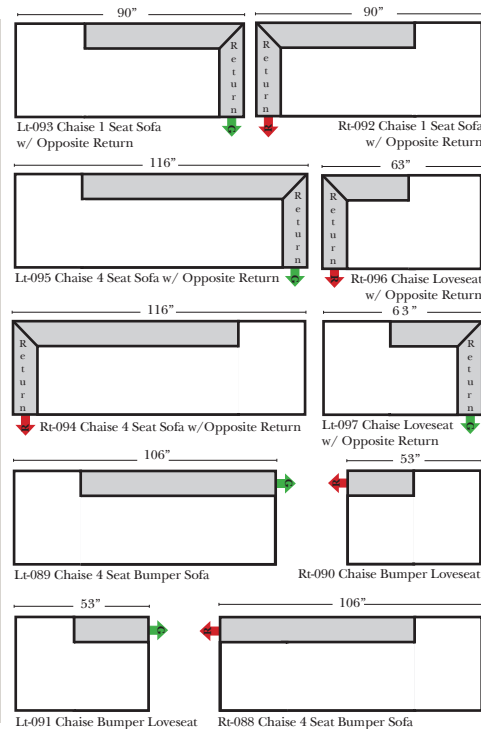

Standard, Armless & Ottomans

Put Green Arrows with Red Arrows to Create Sectional Groups

Bumper Chaise & Return Chaise

Green Arrows with Red Arrows to mix with some of the L-Shaped pieces.

Suggested Configurations

Feature & Options

Standard:

- Available in Full & Top Grain Leathers
- All Hardwood Frame
- Chrome Leg

Options Available with No Additional Charge:

- No. 33 Firm Foam

Options that have Additional Charges:

- Add Storage to Ottoman

Sleeper Options: (No Sleepers are available for this style)

Note:

All Dimensions are approximate, if accuracy is crucial, please contact us for validation of the dimensions shown. However, a 1" to 2" variance can still apply due to foam and upholstery.

L-Shape / 90 Degree Sectional

(All 4 seat items ship as one piece if stationary, two pieces if motion installed)

Put Green Arrows with Red Arrows to Create Sectional Groups