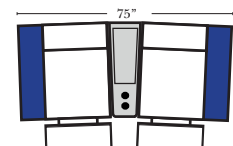

2C Loveseat w/1 Small Wedge Console Arms-53143