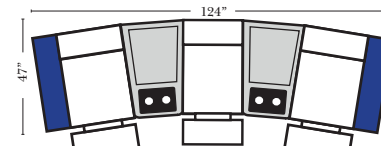

3C Sofa w/2 Large Wedge Console Arms-53131