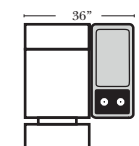

### Home Theater Pre-Configured Large Straight & Wedge Consoles

2C Loveseat w/1 Large Straight Console Arm-53132

3C Sofa w/2 Large Straight Console Arms-53130

4C Sofa w/2 Large Straight Console Arms-53134