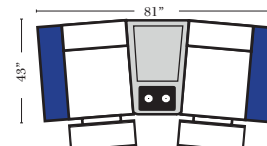

2C Loveseat w/1 Large Wedge Console Arms-53133