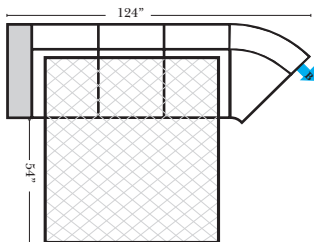

23137 Lt Arm 3C Full Sleeper w/ 1/2 Curve