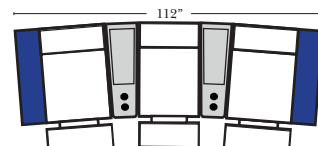

3C Sofa w/2 Small Wedge Console Arms-53141