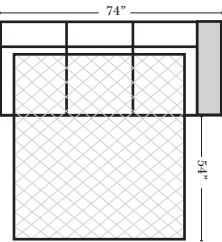

## Suggested Configurations

v.10.30.18

**Sleeper Options:** (Additional charges apply)

- Deluxe Innerspring Mattress: Full
- 5" Memory Foam Mattress: Full Only

23126 3C Full Sleeper

23129 Lt Arm 3C Full Sleeper