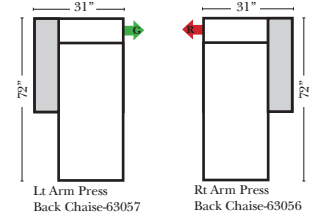

90 Degree / L-Shape Sectional

Put Green Arrows with Red Arrows to Create Sectional Groups → ←