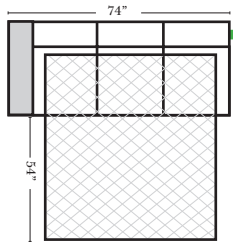

## Suggested Configurations

v.10.30.18

**Sleeper Options:** (Additional charges apply)

- Deluxe Innerspring Mattress: Full
- 5" Memory Foam Mattress: Full Only

23126 3C Full Sleeper

23129 Lt Arm 3C Full Sleeper