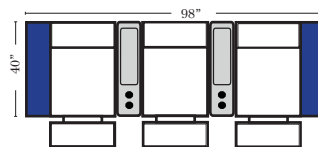

3C Sofa w/2 Small Straight Console Arms-53140