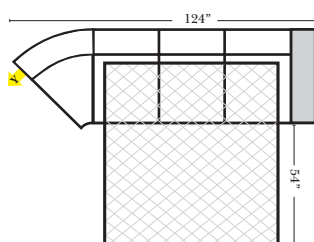

23136 Rt Arm 3C Full Sleeper w/ 1/2 Curve

The Suggested Configurations below are only a sample of what the imagination can create, please enjoy creating the configuration that fits your lifestyle, using the ideas below and from the items on the other pages.