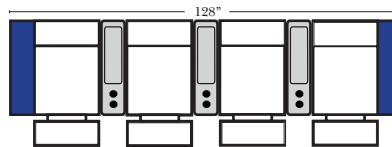

4C Sofa w/3 Small Straight Console Arms-53146