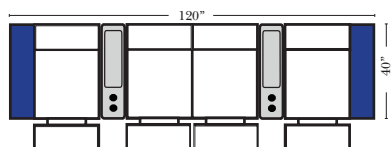

4C Sofa w/2 Small Straight Console Arms-53144