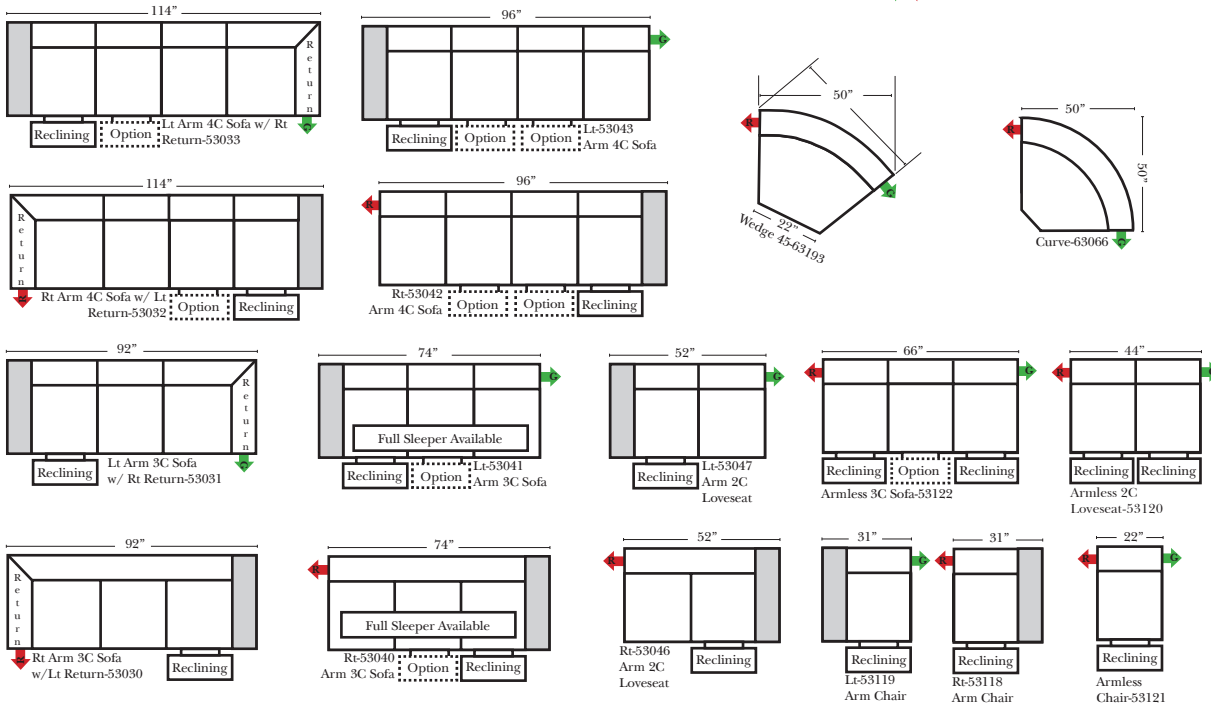

90 Degree / L-Shape Sectional

Put Green Arrows with Red Arrows to Create Sectional Groups → ←