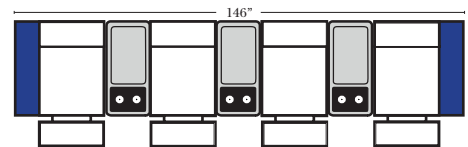

4C Sofa w/3 Large Straight Console Arms-53136