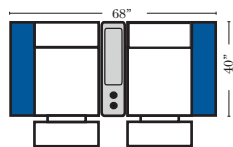

Home Theater Pre-Configured Small Straight & Wedge Consoles

2C Loveseat w/1 Small Straight Console Arm-53142