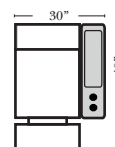

### Home Theater Pre-Configured Small Straight & Wedge Consoles

2C Loveseat w/1 Small Straight Console Arm-53142

3C Sofa w/2 Small Straight Console Arms-53140

4C Sofa w/2 Small Straight Console Arms-53144