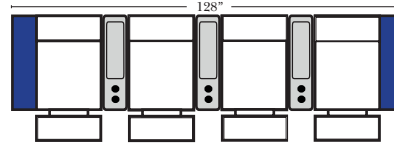

4C Sofa w/3 Small Straight Console Arms-53146