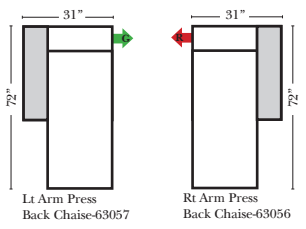

- Power Recliner Mechanism
- Power Lumbar
- Center Seat Recliner (See Option Note)
- Rechargeable Battery Pack (will operate 2 recliner footrests or multiple mechanisms per recliner)
- Swivel Recliner Base (2 Arm Recliner Only)
- Swivel Glider Mechanism (2 Arm Recliner Only)
- Glider Mechanism (2 Arm Recliner Only)
- Lift Chair Dual Motor Mechanism (Lifts Person to a Standing Position), (2 Arm Recliner Only)
- Upholstered Swivel Base (2 Arm Recliner Only)
- Power 180° Swivel Glider Mechanism (2 Arm Recliner Only)
- Swivel Table for Console Arms (Espresso or Walnut Wood Finish)
- **Portable Single Theater Arm (1) (Black, Hammered Antique, or Silver) Cup Holder (Fabric or Leather)

90 Degree / L-Shape Sectional

Put Green Arrows with Red Arrows to Create Sectional Groups → ←

Note: All Dimensions are approximate, if accuracy is crucial, please contact us for validation of the dimensions shown. However, a 1" to 2" variance can still apply due to foam and upholstery.