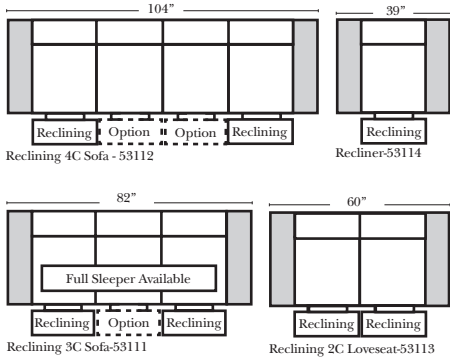

Standard

Put Green Arrows with Red Arrows to Create Sectional Groups → ←

2-Piece Curve Sectional

Put Blue Arrows with Yellow Arrows to Create Sectional Groups → ←

Conversation Sofas

Standards & Options

Standard:

90 Degree / L-Shape Sectional

Put Green Arrows with Red Arrows to Create Sectional Groups → ←

Note: All Dimensions are approximate, if accuracy is crucial, please contact us for validation of the dimensions shown. However, a 1" to 2" variance can still apply due to foam and upholstery.