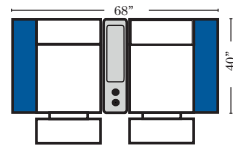

Home Theater Pre-Configured Small Straight & Wedge Consoles

2C Loveseat w/1 Small Straight Console Arm-53142