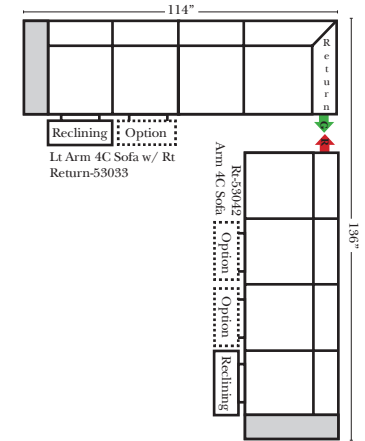

90 Degree / L-Shape Sectional

Put Green Arrows with Red Arrows to Create Sectional Groups → ←

Note: All Dimensions are approximate, if accuracy is crucial, please contact us for validation of the dimensions shown. However, a 1" to 2" variance can still apply due to foam and upholstery.

23128 Rt Arm 3C Full Sleeper

23137 Lt Arm 3C Full Sleeper w/ 1/2 Curve

23136 Rt Arm 3C Full Sleeper w/ 1/2 Curve

The Suggested Configurations below are only a sample of what the imagination can create, please enjoy creating the configuration that fits your lifestyle, using the ideas below and from the items on the other pages.