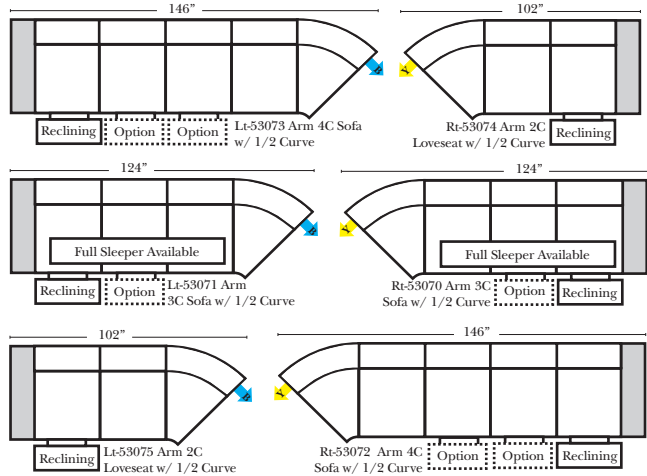

2-Piece Curve Sectional

Put Blue Arrows with Yellow Arrows to Create Sectional Groups → ←