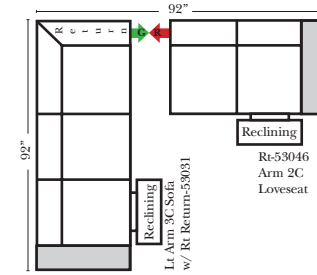

90 Degree / L-Shape Sectional

Put Green Arrows with Red Arrows to Create Sectional Groups → ←

Note: All Dimensions are approximate, if accuracy is crucial, please contact us for validation of the dimensions shown. However, a 1" to 2" variance can still apply due to foam and upholstery.

23128 Rt Arm 3C Full Sleeper

23137 Lt Arm 3C Full Sleeper w/ 1/2 Curve

23136 Rt Arm 3C Full Sleeper w/ 1/2 Curve

The Suggested Configurations below are only a sample of what the imagination can create, please enjoy creating the configuration that fits your lifestyle, using the ideas below and from the items on the other pages.

Home Theater Seating - Console Arms

Pre-Configured Home Theater Seating

v.11.12.18

Small Straight-63118 Console Arm
 Small Wedge-63119 Console Arm
 Large Straight-63116 Console Arm
 Large Wedge-63117 Console Arm