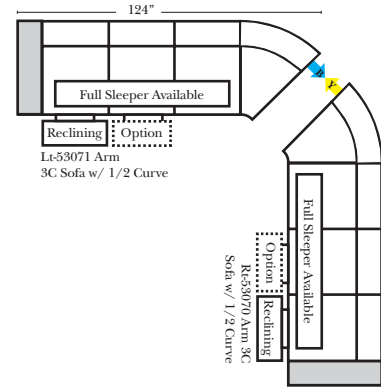

90 Degree / L-Shape Sectional

Put Green Arrows with Red Arrows to Create Sectional Groups → ←

Note: All Dimensions are approximate, if accuracy is crucial, please contact us for validation of the dimensions shown. However, a 1" to 2" variance can still apply due to foam and upholstery.

23128 Rt Arm 3C Full Sleeper

23137 Lt Arm 3C Full Sleeper w/ 1/2 Curve

23136 Rt Arm 3C Full Sleeper w/ 1/2 Curve

The Suggested Configurations below are only a sample of what the imagination can create, please enjoy creating the configuration that fits your lifestyle, using the ideas below and from the items on the other pages.

Home Theater Seating - Console Arms

Pre-Configured Home Theater Seating

v.11.12.18

Small Straight-63118 Console Arm
 Small Wedge-63119 Console Arm
 Large Straight-63116 Console Arm
 Large Wedge-63117 Console Arm