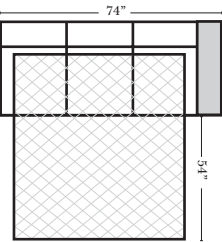

90 Degree / L-Shape Sectional

Put Green Arrows with Red Arrows to Create Sectional Groups → ←

Note: All Dimensions are approximate, if accuracy is crucial, please contact us for validation of the dimensions shown. However, a 1" to 2" variance can still apply due to foam and upholstery.

23128 Rt Arm 3C Full Sleeper

23137 Lt Arm 3C Full Sleeper w/ 1/2 Curve

23136 Rt Arm 3C Full Sleeper w/ 1/2 Curve

The Suggested Configurations below are only a sample of what the imagination can create, please enjoy creating the configuration that fits your lifestyle, using the ideas below and from the items on the other pages.