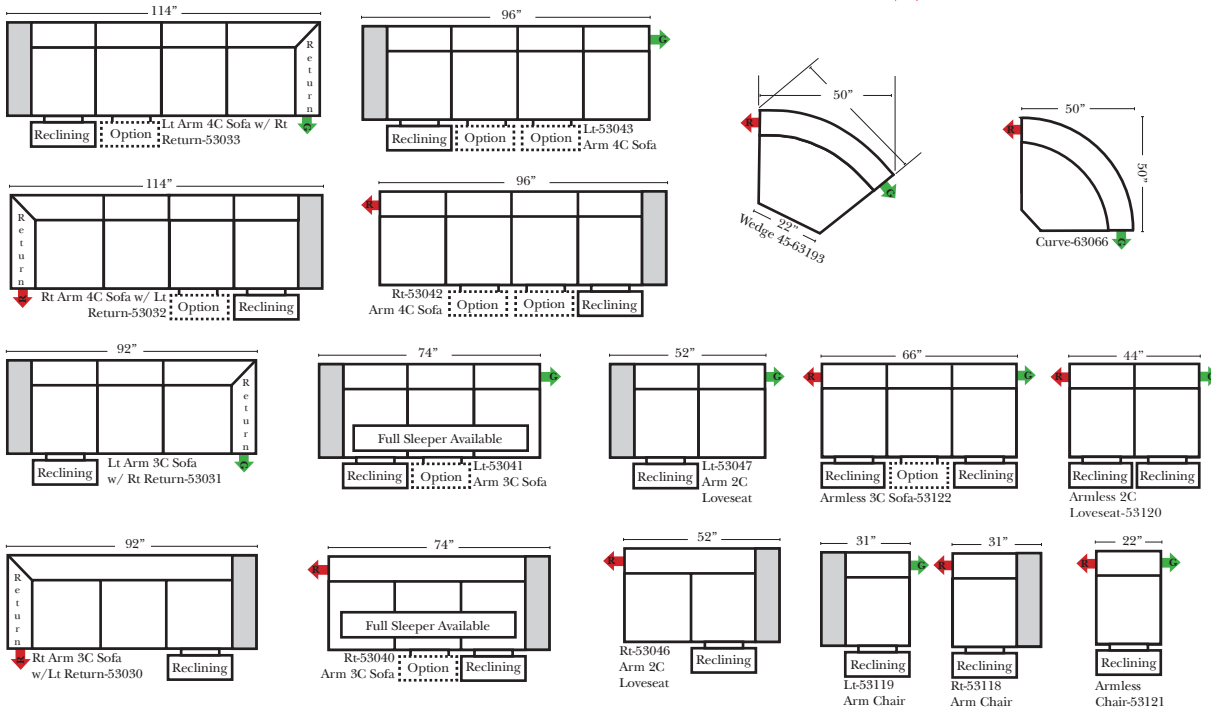

90 Degree / L-Shape Sectional

Put Green Arrows with Red Arrows to Create Sectional Groups → ←

Note: All Dimensions are approximate, if accuracy is crucial, please contact us for validation of the dimensions shown. However, a 1" to 2" variance can still apply due to foam and upholstery.