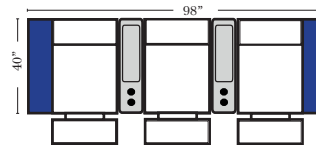

3C Sofa w/2 Small Straight Console Arms-53140