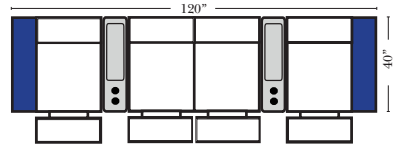

4C Sofa w/2 Small Straight Console Arms-53144