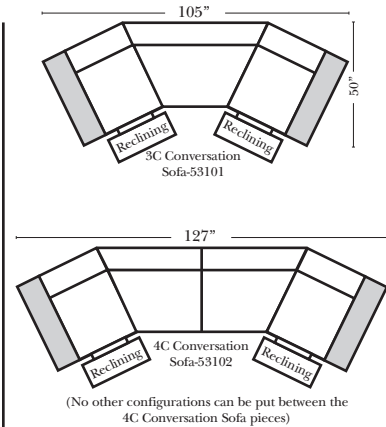

Standard

Put Green Arrows with Red Arrows to Create Sectional Groups → ←

2-Piece Curve Sectional

Put Blue Arrows with Yellow Arrows to Create Sectional Groups → ←

Conversation Sofas

Standards & Options

Standard:

90 Degree / L-Shape Sectional

Put Green Arrows with Red Arrows to Create Sectional Groups → ←

Note: All Dimensions are approximate, if accuracy is crucial, please contact us for validation of the dimensions shown. However, a 1" to 2" variance can still apply due to foam and upholstery.