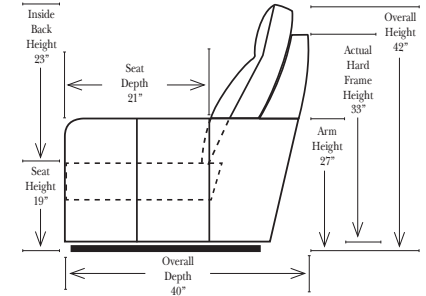

Standard

Put Green Arrows with Red Arrows to Create Sectional Groups → ←

2-Piece Curve Sectional

Put Blue Arrows with Yellow Arrows to Create Sectional Groups → ←

Conversation Sofas

Standards & Options

Standard:

90 Degree / L-Shape Sectional

Put Green Arrows with Red Arrows to Create Sectional Groups → ←

Note: All Dimensions are approximate, if accuracy is crucial, please contact us for validation of the dimensions shown. However, a 1" to 2" variance can still apply due to foam and upholstery.