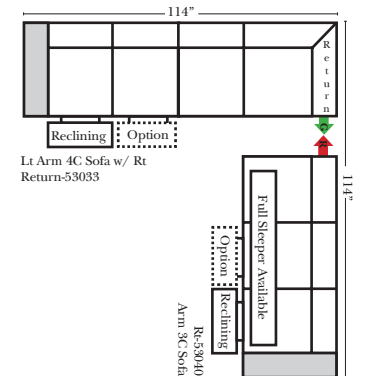

90 Degree / L-Shape Sectional

Put Green Arrows with Red Arrows to Create Sectional Groups → ←

Note: All Dimensions are approximate, if accuracy is crucial, please contact us for validation of the dimensions shown. However, a 1" to 2" variance can still apply due to foam and upholstery.

23128 Rt Arm 3C Full Sleeper

23137 Lt Arm 3C Full Sleeper w/ 1/2 Curve

23136 Rt Arm 3C Full Sleeper w/ 1/2 Curve

The Suggested Configurations below are only a sample of what the imagination can create, please enjoy creating the configuration that fits your lifestyle, using the ideas below and from the items on the other pages.