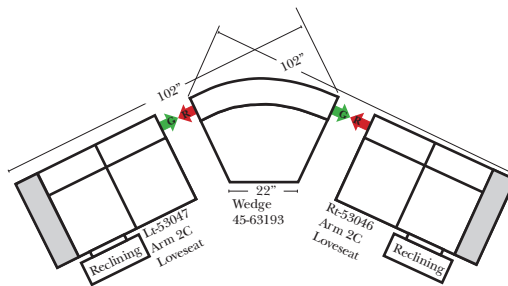

90 Degree / L-Shape Sectional

Put Green Arrows with Red Arrows to Create Sectional Groups → ←

Note: All Dimensions are approximate, if accuracy is crucial, please contact us for validation of the dimensions shown. However, a 1" to 2" variance can still apply due to foam and upholstery.

23128 Rt Arm 3C Full Sleeper

23137 Lt Arm 3C Full Sleeper w/ 1/2 Curve

23136 Rt Arm 3C Full Sleeper w/ 1/2 Curve

The Suggested Configurations below are only a sample of what the imagination can create, please enjoy creating the configuration that fits your lifestyle, using the ideas below and from the items on the other pages.