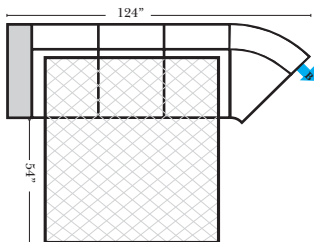

90 Degree / L-Shape Sectional

Put Green Arrows with Red Arrows to Create Sectional Groups → ←

Note: All Dimensions are approximate, if accuracy is crucial, please contact us for validation of the dimensions shown. However, a 1" to 2" variance can still apply due to foam and upholstery.

Sleepers

Suggested Configurations

v.11.12.18

Sleeper Options: (Additional charges apply)

- Deluxe Innerspring Mattress: Full
- 5" Memory Foam Mattress: Full Only

23126 3C Full Sleeper

23129 Lt Arm 3C Full Sleeper

23128 Rt Arm 3C Full Sleeper

23137 Lt Arm 3C Full Sleeper w/ 1/2 Curve

23136 Rt Arm 3C Full Sleeper w/ 1/2 Curve

The Suggested Configurations below are only a sample of what the imagination can create, please enjoy creating the configuration that fits your lifestyle, using the ideas below and from the items on the other pages.