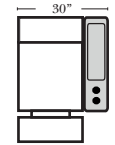

Armless Chair w/Small Straight Console Arm-53126