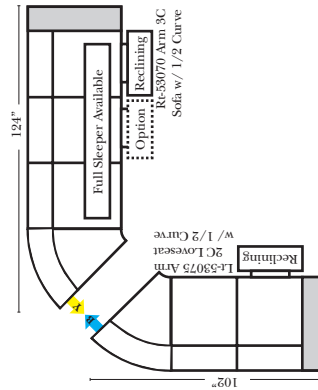

90 Degree / L-Shape Sectional

Put Green Arrows with Red Arrows to Create Sectional Groups → ←

Note: All Dimensions are approximate, if accuracy is crucial, please contact us for validation of the dimensions shown. However, a 1" to 2" variance can still apply due to foam and upholstery.

23128 Rt Arm 3C Full Sleeper

23137 Lt Arm 3C Full Sleeper w/ 1/2 Curve

23136 Rt Arm 3C Full Sleeper w/ 1/2 Curve

The Suggested Configurations below are only a sample of what the imagination can create, please enjoy creating the configuration that fits your lifestyle, using the ideas below and from the items on the other pages.

Home Theater Seating - Console Arms

Pre-Configured Home Theater Seating

v.11.12.18

Small Straight-63118 Console Arm
 Small Wedge-63119 Console Arm
 Large Straight-63116 Console Arm
 Large Wedge-63117 Console Arm