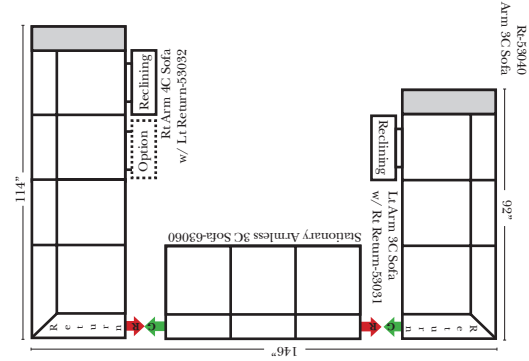

90 Degree / L-Shape Sectional

Put Green Arrows with Red Arrows to Create Sectional Groups → ←

Note: All Dimensions are approximate, if accuracy is crucial, please contact us for validation of the dimensions shown. However, a 1" to 2" variance can still apply due to foam and upholstery.

23128 Rt Arm 3C Full Sleeper

23137 Lt Arm 3C Full Sleeper w/ 1/2 Curve

23136 Rt Arm 3C Full Sleeper w/ 1/2 Curve

The Suggested Configurations below are only a sample of what the imagination can create, please enjoy creating the configuration that fits your lifestyle, using the ideas below and from the items on the other pages.