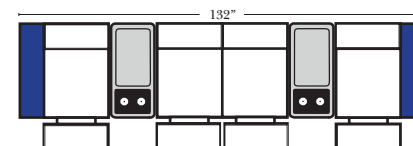

4C Sofa w/3 Small Wedge Console Arms-53147

Home Theater Pre-Configured Large Straight & Wedge Consoles

2C Loveseat w/1 Large Straight Console Arm-53132

3C Sofa w/2 Large Straight Console Arms-53130

4C Sofa w/2 Large Straight Console Arms-53134