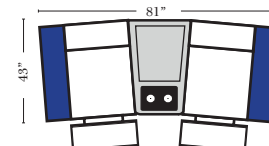

2C Loveseat w/1 Large Wedge Console Arms-53133