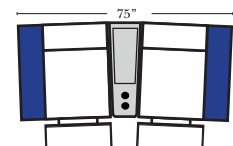

Home Theater Pre-Configured Small Straight & Wedge Consoles

2C Loveseat w/1 Small Straight Console Arm-53142

3C Sofa w/2 Small Straight Console Arms-53140

4C Sofa w/2 Small Straight Console Arms-53144

Armless Chair w/Small Straight Console Arm-53126

4C Sofa w/3 Small Straight Console Arms-53146

2C Loveseat w/1 Small Wedge Console Arms-53143

3C Sofa w/2 Small Wedge Console Arms-53141

4C Sofa w/2 Small Wedge Console Arms-53145

Armless Chair w/Small Wedge Console Arm-53127