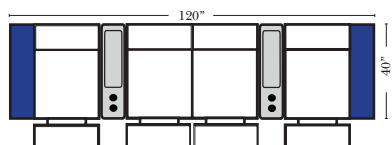

Home Theater Pre-Configured Small Straight & Wedge Consoles

2C Loveseat w/1 Small Straight Console Arm-53142

3C Sofa w/2 Small Straight Console Arms-53140

4C Sofa w/2 Small Straight Console Arms-53144

Armless Chair w/Small Straight Console Arm-53126