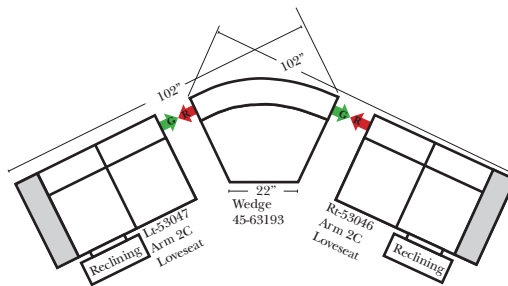

Note:

All Dimensions are approximate, if accuracy is crucial, please contact us for validation of the dimensions shown. However, a 1" to 2" variance can still apply due to foam and upholstery.

90 Degree / L-Shape Sectional

23126 3C Full Sleeper

23129 Lt Arm 3C Full Sleeper

23128 Rt Arm 3C Full Sleeper

23137 Lt Arm 3C Full Sleeper w/ 1/2 Curve

23136 Rt Arm 3C Full Sleeper w/ 1/2 Curve

Home Theater Seating - Console Arms

Pre-Configured Home Theater Seating