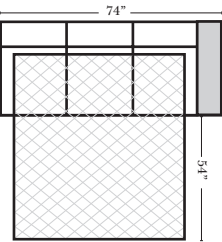

23128 Rt Arm 3C Full Sleeper