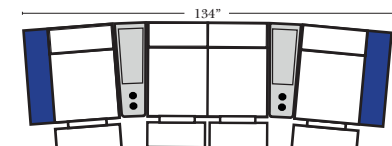

4C Sofa w/2 Small Wedge Console Arms-53145