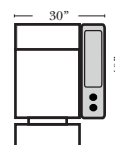

Home Theater Pre-Configured Small Straight & Wedge Consoles

2C Loveseat w/1 Small Straight Console Arm-53142

3C Sofa w/2 Small Straight Console Arms-53140

4C Sofa w/2 Small Straight Console Arms-53144

Armless Chair w/Small Straight Console Arm-53126