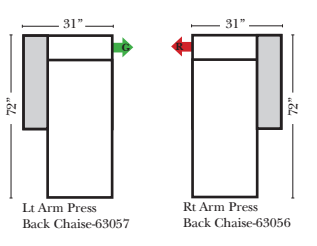

90 Degree / L-Shape Sectional

Put Green Arrows with Red Arrows to Create Sectional Groups → ←