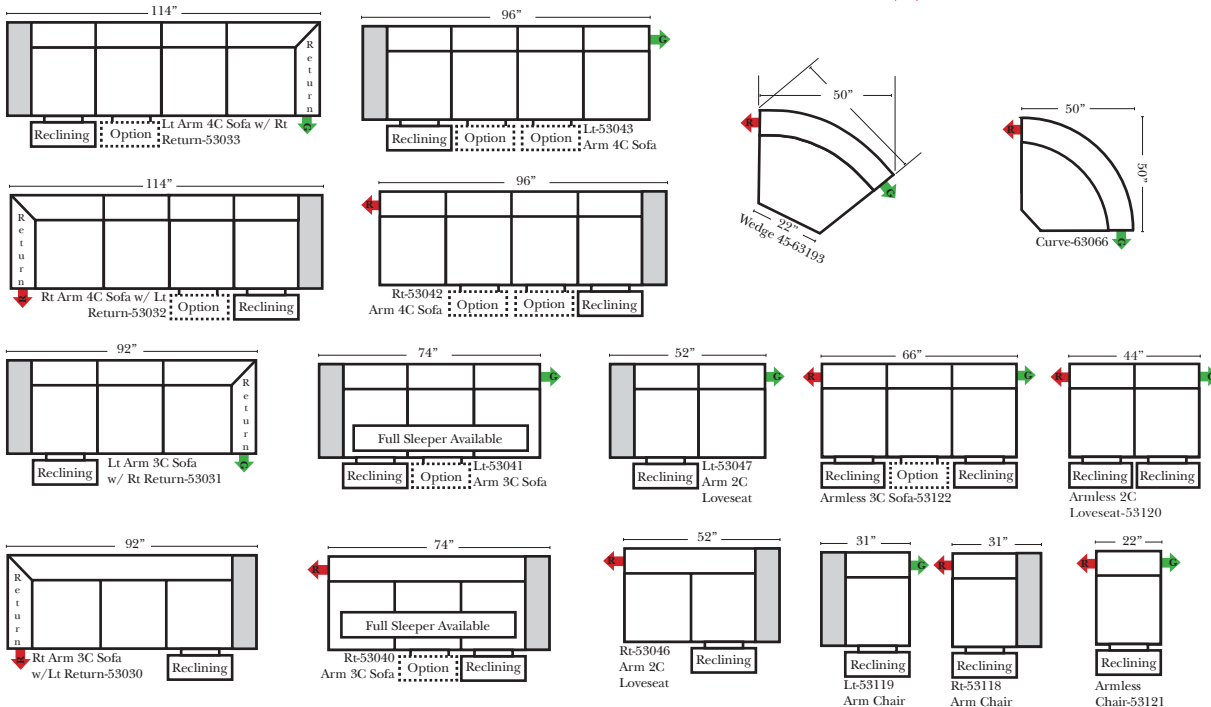

- Power Recliner Mechanism
- Power Lumbar
- Center Seat Recliner (See Option Note)
- Rechargeable Battery Pack (will operate 2 recliner footrests or multiple mechanisms per recliner)
- Swivel Recliner Base (2 Arm Recliner Only)
- Swivel Glider Mechanism (2 Arm Recliner Only)
- Glider Mechanism (2 Arm Recliner Only)
- Lift Chair Dual Motor Mechanism (Lifts Person to a Standing Position), (2 Arm Recliner Only)
- Upholstered Swivel Base (2 Arm Recliner Only)
- Power 180° Swivel Glider Mechanism (2 Arm Recliner Only)
- Swivel Table for Console Arms (Espresso or Walnut Wood Finish)
- **Portable Single Theater Arm (1) (Black, Hammered Antique, or Silver) Cup Holder (Fabric or Leather)

Note:

All Dimensions are approximate, if accuracy is crucial, please contact us for validation of the dimensions shown. However, a 1" to 2" variance can still apply due to foam and upholstery.

90 Degree / L-Shape Sectional

Put Green Arrows with Red Arrows to Create Sectional Groups → ←

Sleepers

Suggested Configurations

v.11.12.18

Sleeper Options: (Additional charges apply)

- Deluxe Innerspring Mattress: Full
- 5" Memory Foam Mattress: Full Only