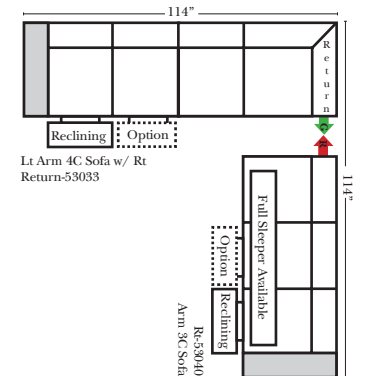

Note:

All Dimensions are approximate, if accuracy is crucial, please contact us for validation of the dimensions shown. However, a 1" to 2" variance can still apply due to foam and upholstery.

90 Degree / L-Shape Sectional

23126 3C Full Sleeper

23129 Lt Arm 3C Full Sleeper

23128 Rt Arm 3C Full Sleeper

23137 Lt Arm 3C Full Sleeper w/ 1/2 Curve

23136 Rt Arm 3C Full Sleeper w/ 1/2 Curve

Home Theater Seating - Console Arms

Pre-Configured Home Theater Seating