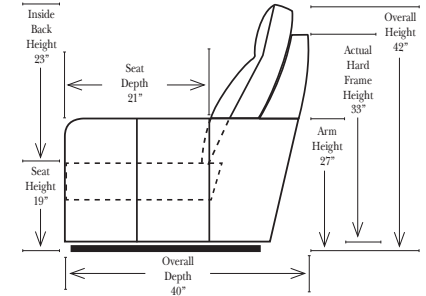

Standard

Put Green Arrows with Red Arrows to Create Sectional Groups → ←

2-Piece Curve Sectional

Put Blue Arrows with Yellow Arrows to Create Sectional Groups → ←

Conversation Sofas

Standards & Options

Standard:

Note:

All Dimensions are approximate, if accuracy is crucial, please contact us for validation of the dimensions shown. However, a 1" to 2" variance can still apply due to foam and upholstery.

90 Degree / L-Shape Sectional