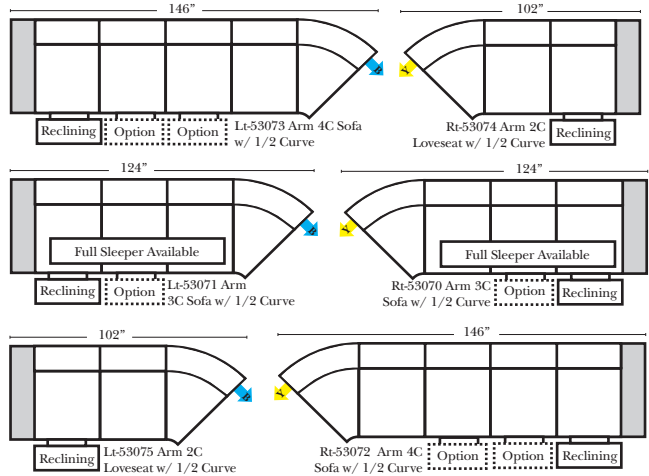

Standard

Put Green Arrows with Red Arrows to Create Sectional Groups → ←

2-Piece Curve Sectional

Put Blue Arrows with Yellow Arrows to Create Sectional Groups → ←

Conversation Sofas

Standards & Options

Standard:

Note:

All Dimensions are approximate, if accuracy is crucial, please contact us for validation of the dimensions shown. However, a 1" to 2" variance can still apply due to foam and upholstery.

90 Degree / L-Shape Sectional