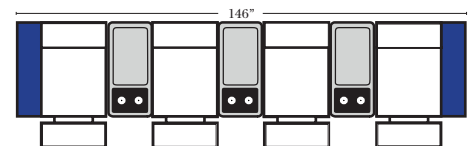

4C Sofa w/3 Large Straight Console Arms-53136