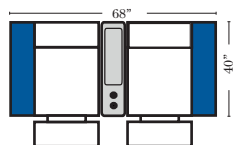

Home Theater Pre-Configured Small Straight & Wedge Consoles

2C Loveseat w/1 Small Straight Console Arm-53142