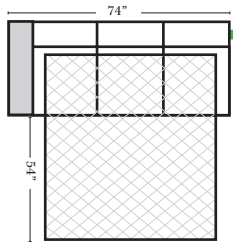

23129 Lt Arm 3C Full Sleeper