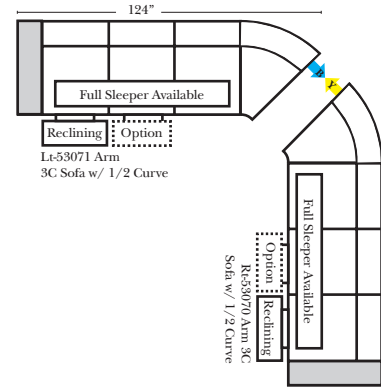

Note:

All Dimensions are approximate, if accuracy is crucial, please contact us for validation of the dimensions shown. However, a 1" to 2" variance can still apply due to foam and upholstery.

90 Degree / L-Shape Sectional

23126 3C Full Sleeper

23129 Lt Arm 3C Full Sleeper

23128 Rt Arm 3C Full Sleeper

23137 Lt Arm 3C Full Sleeper w/ 1/2 Curve

23136 Rt Arm 3C Full Sleeper w/ 1/2 Curve

Home Theater Seating - Console Arms

Pre-Configured Home Theater Seating