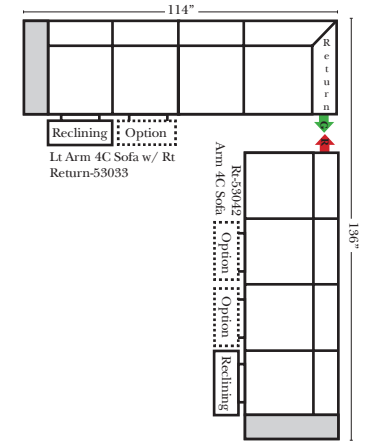

Note:

All Dimensions are approximate, if accuracy is crucial, please contact us for validation of the dimensions shown. However, a 1" to 2" variance can still apply due to foam and upholstery.

90 Degree / L-Shape Sectional

23126 3C Full Sleeper

23129 Lt Arm 3C Full Sleeper

23128 Rt Arm 3C Full Sleeper

23137 Lt Arm 3C Full Sleeper w/ 1/2 Curve

23136 Rt Arm 3C Full Sleeper w/ 1/2 Curve

Home Theater Seating - Console Arms

Pre-Configured Home Theater Seating