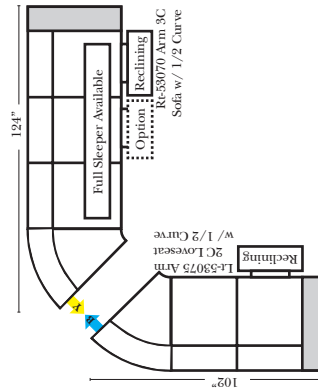

Note:

All Dimensions are approximate, if accuracy is crucial, please contact us for validation of the dimensions shown. However, a 1" to 2" variance can still apply due to foam and upholstery.

90 Degree / L-Shape Sectional

23126 3C Full Sleeper

23129 Lt Arm 3C Full Sleeper

23128 Rt Arm 3C Full Sleeper

23137 Lt Arm 3C Full Sleeper w/ 1/2 Curve

23136 Rt Arm 3C Full Sleeper w/ 1/2 Curve

Home Theater Seating - Console Arms

Pre-Configured Home Theater Seating