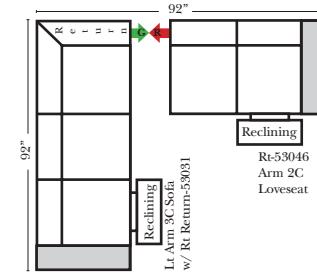

Note:

All Dimensions are approximate, if accuracy is crucial, please contact us for validation of the dimensions shown. However, a 1" to 2" variance can still apply due to foam and upholstery.

90 Degree / L-Shape Sectional

23126 3C Full Sleeper

23129 Lt Arm 3C Full Sleeper

23128 Rt Arm 3C Full Sleeper

23137 Lt Arm 3C Full Sleeper w/ 1/2 Curve

23136 Rt Arm 3C Full Sleeper w/ 1/2 Curve

Home Theater Seating - Console Arms

Pre-Configured Home Theater Seating