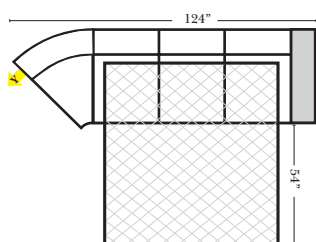

Note:

All Dimensions are approximate, if accuracy is crucial, please contact us for validation of the dimensions shown. However, a 1" to 2" variance can still apply due to foam and upholstery.

90 Degree / L-Shape Sectional

23126 3C Full Sleeper

23129 Lt Arm 3C Full Sleeper

23128 Rt Arm 3C Full Sleeper

23137 Lt Arm 3C Full Sleeper w/ 1/2 Curve

23136 Rt Arm 3C Full Sleeper w/ 1/2 Curve

Home Theater Seating - Console Arms

Pre-Configured Home Theater Seating