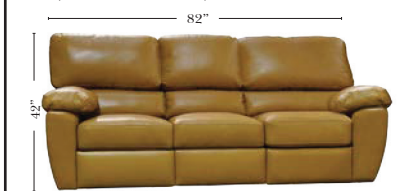

Standard

Put Green Arrows with Red Arrows to Create Sectional Groups → ←

2-Piece Curve Sectional

Put Blue Arrows with Yellow Arrows to Create Sectional Groups → ←

Conversation Sofas

Standards & Options

Standard:

- Available in Full & Top Grain Leathers
- Available in Luxury Fabrics
- All Hardwood Frames
- Selected Skus available in stationary

Options: (No Additional Charge)

- No. 33 Firm Foam

Options: (Additional Charges Apply)

- Power Recliner Mechanism
- Power Lumbar
- Center Seat Recliner (See Option Note)
- Rechargeable Battery Pack (will operate 2 recliner footrests or multiple mechanisms per recliner)
- Swivel Recliner Base (2 Arm Recliner Only)
- Swivel Glider Mechanism (2 Arm Recliner Only)
- Glider Mechanism (2 Arm Recliner Only)
- Lift Chair Dual Motor Mechanism (Lifts Person to a Standing Position), (2 Arm Recliner Only)
- Upholstered Swivel Base (2 Arm Recliner Only)
- Power 180° Swivel Glider Mechanism (2 Arm Recliner Only)
- Swivel Table for Console Arms (Espresso or Walnut Wood Finish)
- **Portable Single Theater Arm (1) (Black, Hammered Antique, or Silver) Cup Holder (Fabric or Leather)