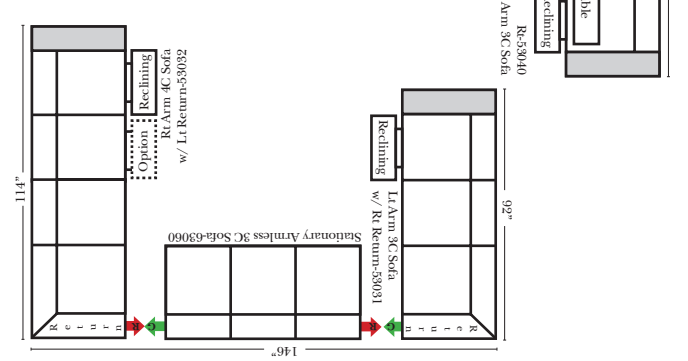

Note:

All Dimensions are approximate, if accuracy is crucial, please contact us for validation of the dimensions shown. However, a 1" to 2" variance can still apply due to foam and upholstery.

90 Degree / L-Shape Sectional

23126 3C Full Sleeper

23129 Lt Arm 3C Full Sleeper

23128 Rt Arm 3C Full Sleeper

23137 Lt Arm 3C Full Sleeper w/ 1/2 Curve

23136 Rt Arm 3C Full Sleeper w/ 1/2 Curve

Home Theater Seating - Console Arms

Pre-Configured Home Theater Seating