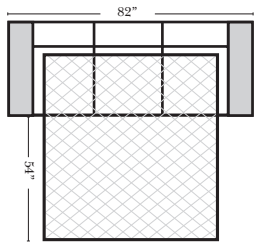

Sleepers

Suggested Configurations

v.11.12.18

Sleeper Options: (Additional charges apply)

- Deluxe Innerspring Mattress: Full
- 5" Memory Foam Mattress: Full Only

The Suggested Configurations below are only a sample of what the imagination can create, please enjoy creating the configuration that fits your lifestyle, using the ideas below and from the items on the other pages.

23126 3C Full Sleeper