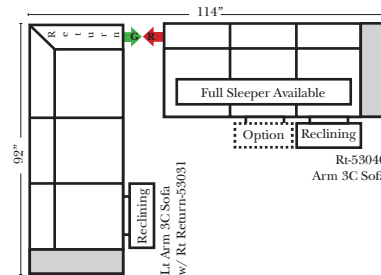

23126 3C Full Sleeper

23129 Lt Arm 3C Full Sleeper

23128 Rt Arm 3C Full Sleeper

23137 Lt Arm 3C Full Sleeper w/ 1/2 Curve

23136 Rt Arm 3C Full Sleeper w/ 1/2 Curve

Home Theater Seating - Console Arms

Pre-Configured Home Theater Seating