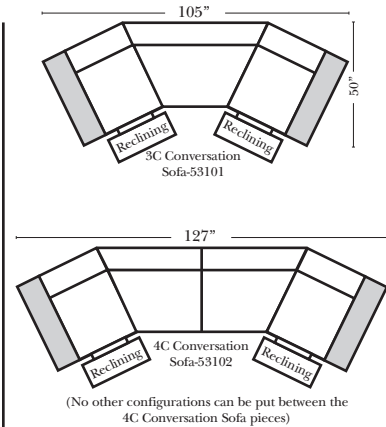

Standard

Put Green Arrows with Red Arrows to Create Sectional Groups → ←

2-Piece Curve Sectional

Put Blue Arrows with Yellow Arrows to Create Sectional Groups → ←

Conversation Sofas

Standards & Options

Standard:

Note:

All Dimensions are approximate, if accuracy is crucial, please contact us for validation of the dimensions shown. However, a 1" to 2" variance can still apply due to foam and upholstery.

90 Degree / L-Shape Sectional