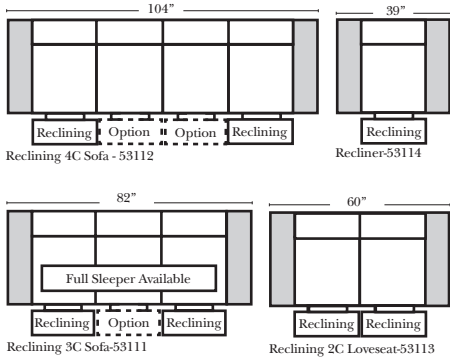

Standard

Put Green Arrows with Red Arrows to Create Sectional Groups → ←