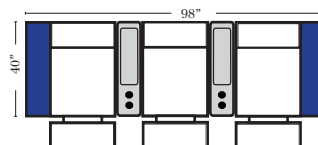

Home Theater Pre-Configured Small Straight & Wedge Consoles

2C Loveseat w/1 Small Straight Console Arm-53142

3C Sofa w/2 Small Straight Console Arms-53140

4C Sofa w/2 Small Straight Console Arms-53144

Armless Chair w/Small Straight Console Arm-53126