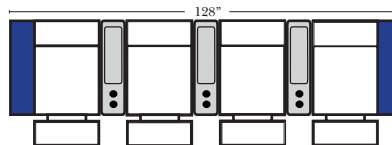

Home Theater Pre-Configured Small Straight & Wedge Consoles

2C Loveseat w/1 Small Straight Console Arm-53142

3C Sofa w/2 Small Straight Console Arms-53140

4C Sofa w/2 Small Straight Console Arms-53144

Armless Chair w/Small Straight Console Arm-53126