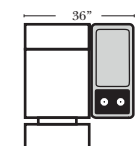

4C Sofa w/3 Small Wedge Console Arms-53147

Home Theater Pre-Configured Large Straight & Wedge Consoles

2C Loveseat w/1 Large Straight Console Arm-53132

3C Sofa w/2 Large Straight Console Arms-53130

4C Sofa w/2 Large Straight Console Arms-53134