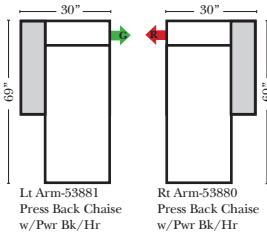

Chaise / Curve & Conversation / Armless

Put Green Arrows with Red Arrows to Create Sectional Groups → ←