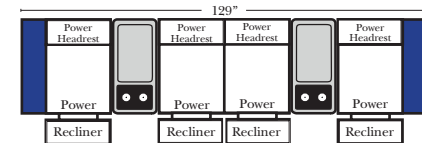

Recl 4C Sofa w/3 Small Wedge Console Arms-53863

Home Theater Pre-Configured Large Straight & Wedge Consoles

Recl 2C Loveseat w/1 Large Straight Console Arm-53846

Recl 3C Sofa w/2 Large Straight Console Arms-53848