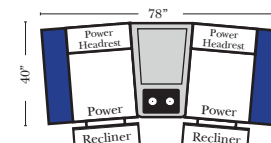

Recl 4C Sofa w/3 Small Straight Console Arms-53862

Recl 2C Loveseat w/1 Small Wedge Console Arms-53867

Recl 3C Sofa w/2 Small Wedge Console Arms-53859

Recl 4C Sofa w/2 Small Wedge Console Arms-53861

Recl Armless Chair w/Small Wedge Console Arm-53877

Recl 4C Sofa w/3 Small Wedge Console Arms-53863

Home Theater Pre-Configured Large Straight & Wedge Consoles

Recl 2C Loveseat w/1 Large Straight Console Arm-53846

Recl 3C Sofa w/2 Large Straight Console Arms-53848

Recl 4C Sofa w/2 Large Straight Console Arms-53850

Recl Armless Chair w/Large Straight Console Arm-53878

Recl 4C Sofa w/3 Large Straight Console Arms-53852

Recl 2C Loveseat w/1 Large Wedge Console Arms-53847