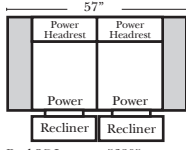

Standard

Put Green Arrows with Red Arrows to Create Sectional Groups

2 Piece Curve Sectional

Put Blue Arrows with Yellow Arrows to Create Sectional Groups or Green Arrows with Red Arrows to mix with some of the L-Shaped pieces.