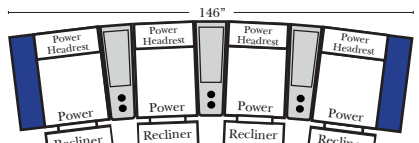

Recl 2C Loveseat w/1 Small Straight Console Arm-53856

Recl 3C Sofa w/2 Small Straight Console Arms-53858

Recl 4C Sofa w/2 Small Straight Console Arms-53860

Recl Armless Chair w/Small Straight Console Arm-53876

Recl 4C Sofa w/3 Small Straight Console Arms-53862

Recl 2C Loveseat w/1 Small Wedge Console Arms-53867

Recl 3C Sofa w/2 Small Wedge Console Arms-53859

Recl 4C Sofa w/2 Small Wedge Console Arms-53861

Recl Armless Chair w/Small Wedge Console Arm-53877

Recl 4C Sofa w/3 Small Wedge Console Arms-53863

Home Theater Pre-Configured Large Straight & Wedge Consoles

Recl 2C Loveseat w/1 Large Straight Console Arm-53846

Recl 3C Sofa w/2 Large Straight Console Arms-53848