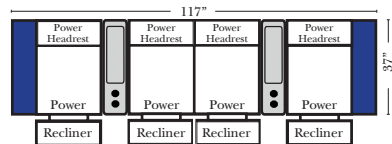

Large console arm wood finish is standard as Espresso, available in Walnut - Small console is upholstered.

Pre-Configured Home Theater Seating

v.10.26.18

Home Theater Pre-Configured Small Straight & Wedge Consoles

Recl 2C Loveseat w/1 Small Straight Console Arm-53856

Recl 3C Sofa w/2 Small Straight Console Arms-53858

Recl 4C Sofa w/2 Small Straight Console Arms-53860

Recl Armless Chair w/Small Straight Console Arm-53876