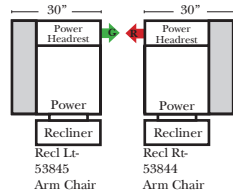

- No. 33 Firm Foam

Options: (Additional Charges Apply)

- Power Lumbar
- Center Seat Recliner (Standard with Power Seats & Power Tilt Headrest)(See Option Note)
- Rechargeable Battery Pack (will operate 2 recliner footrests or multiple mechanisms per recliner)
- Upholstered Swivel Base (2 Arm Recliner Only) (Adds 3/4" to Height)
- Power 180° Swivel Glider Mechanism (2 Arm Recliner Only)
- Swivel Table for Console Arms (Espresso or Walnut Wood Finish)
- **Portable Single Theater Arm (1) (Black, Hammered Antique, or Silver) Cup Holder (Fabric or Leather)

Sleeper Options: (N/A for this style)

**Portable Single Theater Arm (1) (Black, Hammered Antique, or Silver) Cup Holder (Fabric or Leather)

(8" W x 21" D x 6"H)

Note:

All Dimensions are approximate, if accuracy is crucial, please contact us for validation of the dimensions shown. However, a 1" to 2" variance can still apply due to foam and upholstery.

90 Degree / L-Shape Sectional

Put Green Arrows with Red Arrows to Create Sectional Groups

Chaise / Curve & Conversation / Armless

Put Green Arrows with Red Arrows to Create Sectional Groups → ←

Suggested Configurations