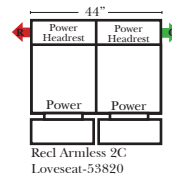

Chaise / Curve & Conversation / Armless

Put Green Arrows with Red Arrows to Create Sectional Groups → ←