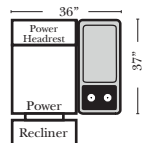

Recl Armless Chair w/Large Straight Console Arm-53878