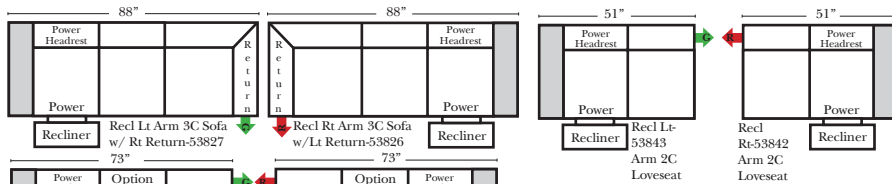

Sleeper Options: (N/A for this style)

**Portable Single Theater Arm (1) (Black, Hammered Antique, or Silver) Cup Holder (Fabric or Leather)

(8" W x 21" D x 6"H)

Note:

All Dimensions are approximate, if accuracy is crucial, please contact us for validation of the dimensions shown. However, a 1" to 2" variance can still apply due to foam and upholstery.

90 Degree / L-Shape Sectional

Put Green Arrows with Red Arrows to Create Sectional Groups

Chaise / Curve & Conversation / Armless

Put Green Arrows with Red Arrows to Create Sectional Groups → ←

Suggested Configurations