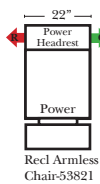

- No. 33 Firm Foam

Options: (Additional Charges Apply)

- Power Lumbar
- Center Seat Recliner (Standard with Power Seats & Power Tilt Headrest)(See Option Note)
- Rechargeable Battery Pack (will operate 2 recliner footrests or multiple mechanisms per recliner)
- Upholstered Swivel Base (2 Arm Recliner Only) (Adds 3/4" to Height)
- Power 180° Swivel Glider Mechanism (2 Arm Recliner Only)
- Swivel Table for Console Arms (Espresso or Walnut Wood Finish)
- **Portable Single Theater Arm (1) (Black, Hammered Antique, or Silver) Cup Holder (Fabric or Leather)

Sleeper Options: (N/A for this style)

**Portable Single Theater Arm (1) (Black, Hammered Antique, or Silver) Cup Holder (Fabric or Leather)

(8" W x 21" D x 6"H)

Note:

All Dimensions are approximate, if accuracy is crucial, please contact us for validation of the dimensions shown. However, a 1" to 2" variance can still apply due to foam and upholstery.

90 Degree / L-Shape Sectional

Put Green Arrows with Red Arrows to Create Sectional Groups

Chaise / Curve & Conversation / Armless

Put Green Arrows with Red Arrows to Create Sectional Groups → ←

Suggested Configurations