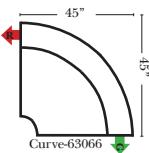

Chaise / Curve & Conversation / Armless

Put Green Arrows with Red Arrows to Create Sectional Groups → ←