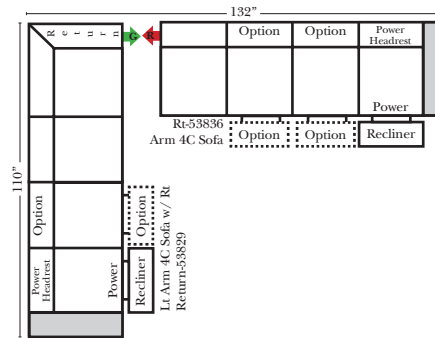

Suggested Configurations

v.10.26.18

The Suggested Configurations below are only a sample of what the imagination can create, please enjoy creating the configuration that fits your lifestyle, using the ideas below and from the items on the opposite page.