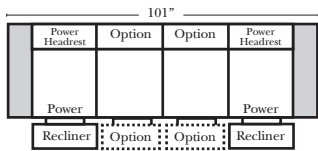

Standard

Put Green Arrows with Red Arrows to Create Sectional Groups

2 Piece Curve Sectional

Put Blue Arrows with Yellow Arrows to Create Sectional Groups or Green Arrows with Red Arrows to mix with some of the L-Shaped pieces.

- No. 33 Firm Foam

Options: (Additional Charges Apply)

- Power Lumbar
- Center Seat Recliner (Standard with Power Seats & Power Tilt Headrest)(See Option Note)
- Rechargeable Battery Pack (will operate 2 recliner footrests or multiple mechanisms per recliner)
- Upholstered Swivel Base (2 Arm Recliner Only) (Adds 3/4" to Height)
- Power 180° Swivel Glider Mechanism (2 Arm Recliner Only)
- Swivel Table for Console Arms (Espresso or Walnut Wood Finish)
- **Portable Single Theater Arm (1) (Black, Hammered Antique, or Silver) Cup Holder (Fabric or Leather)