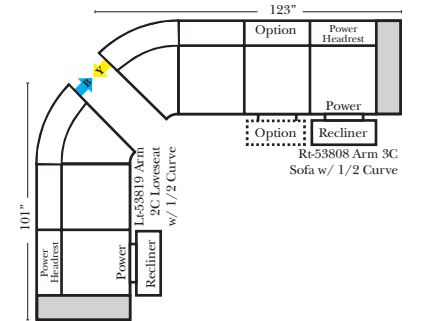

Suggested Configurations

v.10.26.18

The Suggested Configurations below are only a sample of what the imagination can create, please enjoy creating the configuration that fits your lifestyle, using the ideas below and from the items on the opposite page.