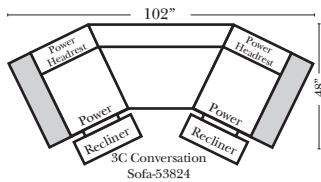

- No. 33 Firm Foam

Options: (Additional Charges Apply)

- Power Lumbar
- Center Seat Recliner (Standard with Power Seats & Power Tilt Headrest)(See Option Note)
- Rechargeable Battery Pack (will operate 2 recliner footrests or multiple mechanisms per recliner)
- Upholstered Swivel Base (2 Arm Recliner Only) (Adds 3/4" to Height)
- Power 180° Swivel Glider Mechanism (2 Arm Recliner Only)
- Swivel Table for Console Arms (Espresso or Walnut Wood Finish)
- **Portable Single Theater Arm (1) (Black, Hammered Antique, or Silver) Cup Holder (Fabric or Leather)

Sleeper Options: (N/A for this style)

**Portable Single Theater Arm (1) (Black, Hammered Antique, or Silver) Cup Holder (Fabric or Leather)

(8" W x 21" D x 6"H)

Note:

All Dimensions are approximate, if accuracy is crucial, please contact us for validation of the dimensions shown. However, a 1" to 2" variance can still apply due to foam and upholstery.

90 Degree / L-Shape Sectional

Put Green Arrows with Red Arrows to Create Sectional Groups

Chaise / Curve & Conversation / Armless

Put Green Arrows with Red Arrows to Create Sectional Groups → ←

Suggested Configurations