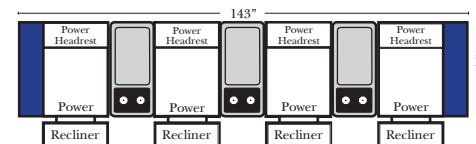

Recl 4C Sofa w/3 Large Straight Console Arms-53852