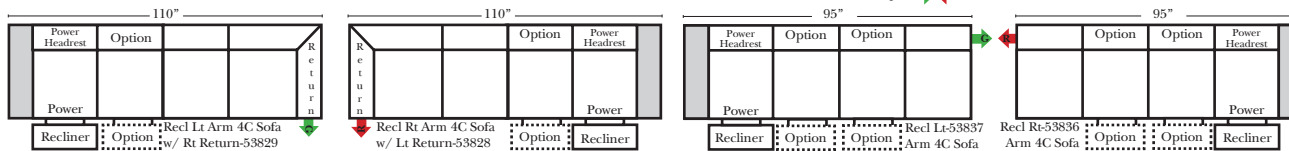

- No. 33 Firm Foam

Options: (Additional Charges Apply)

- Power Lumbar
- Center Seat Recliner (Standard with Power Seats & Power Tilt Headrest)(See Option Note)
- Rechargeable Battery Pack (will operate 2 recliner footrests or multiple mechanisms per recliner)
- Upholstered Swivel Base (2 Arm Recliner Only) (Adds 3/4" to Height)
- Power 180° Swivel Glider Mechanism (2 Arm Recliner Only)
- Swivel Table for Console Arms (Espresso or Walnut Wood Finish)
- **Portable Single Theater Arm (1) (Black, Hammered Antique, or Silver) Cup Holder (Fabric or Leather)

Sleeper Options: (N/A for this style)

**Portable Single Theater Arm (1) (Black, Hammered Antique, or Silver) Cup Holder (Fabric or Leather)

(8" W x 21" D x 6"H)

Note:

All Dimensions are approximate, if accuracy is crucial, please contact us for validation of the dimensions shown. However, a 1" to 2" variance can still apply due to foam and upholstery.

90 Degree / L-Shape Sectional

Put Green Arrows with Red Arrows to Create Sectional Groups

Chaise / Curve & Conversation / Armless

Put Green Arrows with Red Arrows to Create Sectional Groups → ←

Suggested Configurations