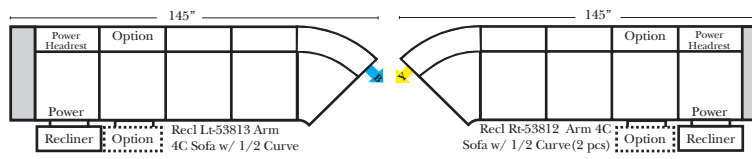

Standard

Put Green Arrows with Red Arrows to Create Sectional Groups

2 Piece Curve Sectional

Put Blue Arrows with Yellow Arrows to Create Sectional Groups or Green Arrows with Red Arrows to mix with some of the L-Shaped pieces.

- No. 33 Firm Foam

Options: (Additional Charges Apply)

- Power Lumbar
- Center Seat Recliner (Standard with Power Seats & Power Tilt Headrest)(See Option Note)
- Rechargeable Battery Pack (will operate 2 recliner footrests or multiple mechanisms per recliner)
- Upholstered Swivel Base (2 Arm Recliner Only) (Adds 3/4" to Height)
- Power 180° Swivel Glider Mechanism (2 Arm Recliner Only)
- Swivel Table for Console Arms (Espresso or Walnut Wood Finish)
- **Portable Single Theater Arm (1) (Black, Hammered Antique, or Silver) Cup Holder (Fabric or Leather)