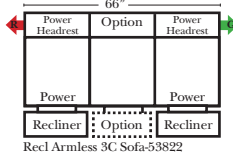

Sleeper Options: (N/A for this style)

**Portable Single Theater Arm (1) (Black, Hammered Antique, or Silver) Cup Holder (Fabric or Leather)

(8" W x 21" D x 6"H)

Note:

All Dimensions are approximate, if accuracy is crucial, please contact us for validation of the dimensions shown. However, a 1" to 2" variance can still apply due to foam and upholstery.

90 Degree / L-Shape Sectional

Put Green Arrows with Red Arrows to Create Sectional Groups

Chaise / Curve & Conversation / Armless

Put Green Arrows with Red Arrows to Create Sectional Groups → ←

Suggested Configurations