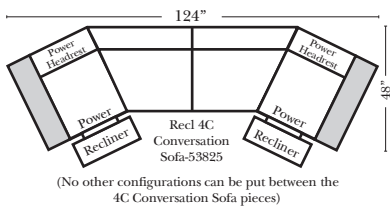

Chaise / Curve & Conversation / Armless

Put Green Arrows with Red Arrows to Create Sectional Groups → ←