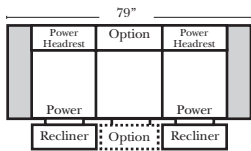

Standard

Put Green Arrows with Red Arrows to Create Sectional Groups