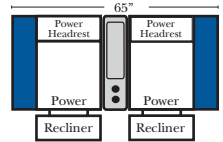

Home Theater Pre-Configured Small Straight & Wedge Consoles

Recl 2C Loveseat w/1 Small Straight Console Arm-53856