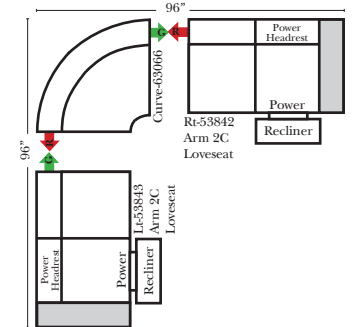

Suggested Configurations

v.10.26.18

The Suggested Configurations below are only a sample of what the imagination can create, please enjoy creating the configuration that fits your lifestyle, using the ideas below and from the items on the opposite page.