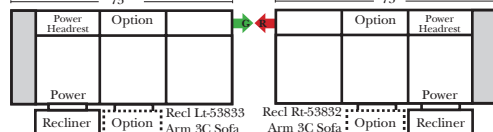

- No. 33 Firm Foam

Options: (Additional Charges Apply)

- Power Lumbar
- Center Seat Recliner (Standard with Power Seats & Power Tilt Headrest)(See Option Note)
- Rechargeable Battery Pack (will operate 2 recliner footrests or multiple mechanisms per recliner)
- Upholstered Swivel Base (2 Arm Recliner Only) (Adds 3/4" to Height)
- Power 180° Swivel Glider Mechanism (2 Arm Recliner Only)
- Swivel Table for Console Arms (Espresso or Walnut Wood Finish)
- **Portable Single Theater Arm (1) (Black, Hammered Antique, or Silver) Cup Holder (Fabric or Leather)

Sleeper Options: (N/A for this style)

**Portable Single Theater Arm (1) (Black, Hammered Antique, or Silver) Cup Holder (Fabric or Leather)

(8" W x 21" D x 6"H)

Note:

All Dimensions are approximate, if accuracy is crucial, please contact us for validation of the dimensions shown. However, a 1" to 2" variance can still apply due to foam and upholstery.

90 Degree / L-Shape Sectional

Put Green Arrows with Red Arrows to Create Sectional Groups

Chaise / Curve & Conversation / Armless

Put Green Arrows with Red Arrows to Create Sectional Groups → ←

Suggested Configurations