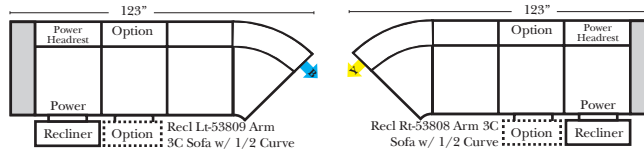

Standard

Put Green Arrows with Red Arrows to Create Sectional Groups

2 Piece Curve Sectional

Put Blue Arrows with Yellow Arrows to Create Sectional Groups or Green Arrows with Red Arrows to mix with some of the L-Shaped pieces.

- No. 33 Firm Foam

Options: (Additional Charges Apply)

- Power Lumbar
- Center Seat Recliner (Standard with Power Seats & Power Tilt Headrest)(See Option Note)
- Rechargeable Battery Pack (will operate 2 recliner footrests or multiple mechanisms per recliner)
- Upholstered Swivel Base (2 Arm Recliner Only) (Adds 3/4" to Height)
- Power 180° Swivel Glider Mechanism (2 Arm Recliner Only)
- Swivel Table for Console Arms (Espresso or Walnut Wood Finish)
- **Portable Single Theater Arm (1) (Black, Hammered Antique, or Silver) Cup Holder (Fabric or Leather)