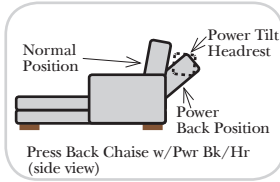

- No. 33 Firm Foam

Options: (Additional Charges Apply)

- Power Lumbar
- Center Seat Recliner (Standard with Power Seats & Power Tilt Headrest)(See Option Note)
- Rechargeable Battery Pack (will operate 2 recliner footrests or multiple mechanisms per recliner)
- Upholstered Swivel Base (2 Arm Recliner Only) (Adds 3/4" to Height)
- Power 180° Swivel Glider Mechanism (2 Arm Recliner Only)
- Swivel Table for Console Arms (Espresso or Walnut Wood Finish)
- **Portable Single Theater Arm (1) (Black, Hammered Antique, or Silver) Cup Holder (Fabric or Leather)

Sleeper Options: (N/A for this style)

**Portable Single Theater Arm (1) (Black, Hammered Antique, or Silver) Cup Holder (Fabric or Leather)

(8" W x 21" D x 6"H)

Note:

All Dimensions are approximate, if accuracy is crucial, please contact us for validation of the dimensions shown. However, a 1" to 2" variance can still apply due to foam and upholstery.

90 Degree / L-Shape Sectional

Put Green Arrows with Red Arrows to Create Sectional Groups

Chaise / Curve & Conversation / Armless

Put Green Arrows with Red Arrows to Create Sectional Groups → ←

Suggested Configurations