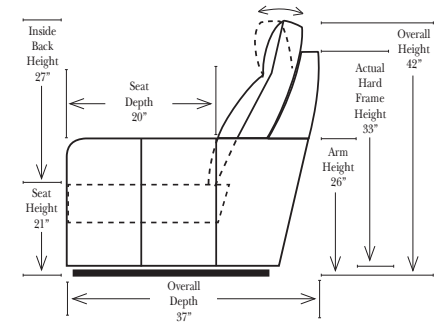

Standard

Put Green Arrows with Red Arrows to Create Sectional Groups

2 Piece Curve Sectional

Put Blue Arrows with Yellow Arrows to Create Sectional Groups or Green Arrows with Red Arrows to mix with some of the L-Shaped pieces.

Sleeper Options: (N/A for this style)

**Portable Single Theater Arm (1) (Black, Hammered Antique, or Silver) Cup Holder (Fabric or Leather)

(8" W x 21" D x 6"H)

Note:

All Dimensions are approximate, if accuracy is crucial, please contact us for validation of the dimensions shown. However, a 1" to 2" variance can still apply due to foam and upholstery.