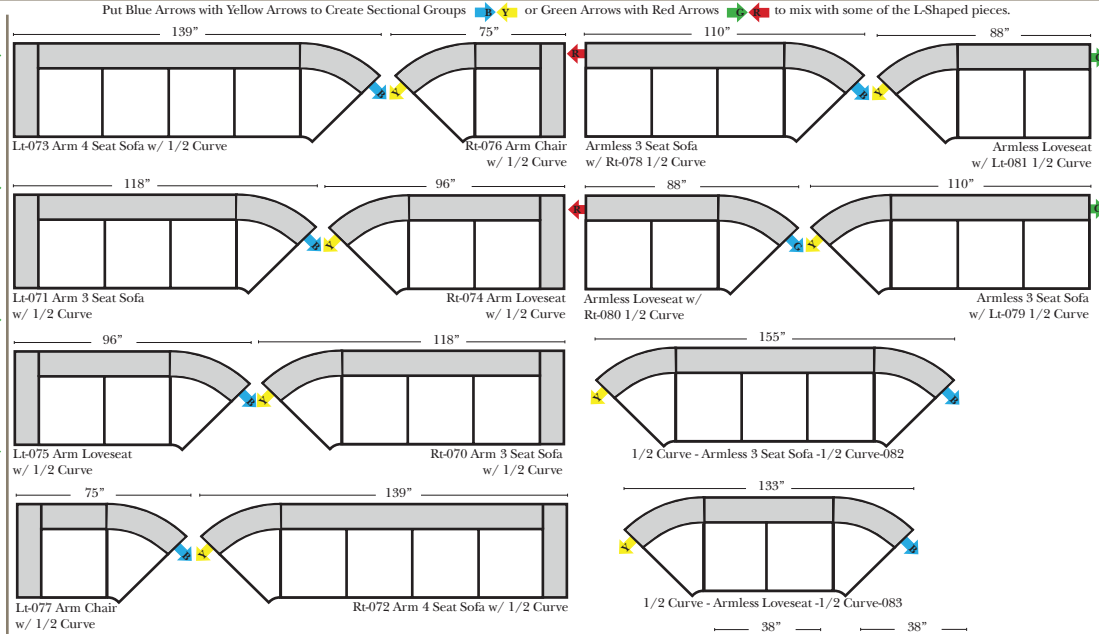

Standard & Armless (All 4 seat items ship as one piece if stationary, two pieces if motion installed)

Features

- Standard:**
- Available in Full & Top Grain Leathers
 - Available in Luxury Fabrics
 - All Hardwood Frames
- Options:**
- Down Seats (additional charge)
 - No. 33 Firm Foam
 - Upholstered Swivel Base (Additional Charge) (Available on 2 arm chair only)
- Sleeper Options: (All the below options are at additional charges)**
- Full Sleeper available w/ Standard Mattress
 - Deluxe Innerspring Mattress: Full
 - Air Dream Coil Mattress: Full Only

L-Shape / 90 Degree Sectional

(All 4 seat items ship as one piece if stationary, two pieces if motion installed)

Note:

All Dimensions are approximate, if accuracy is crucial, please contact us for validation of the dimensions shown. However, a 1" to 2" variance can still apply due to foam and upholstery.