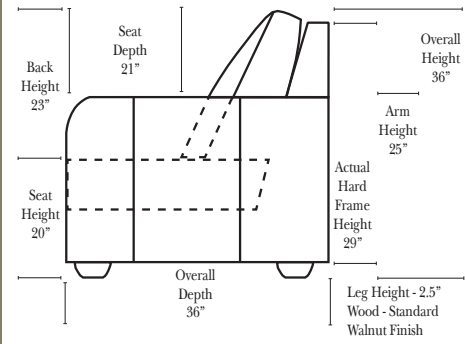

Standard & Armless (All 4 seat items ship as one piece if stationary, two pieces if motion installed)

Features

- Standard:**
- Available in Full & Top Grain Leathers
 - Available in Luxury Fabrics
 - All Hardwood Frames
- Options:**
- Down Seats (additional charge)
 - No. 33 Firm Foam
 - Upholstered Swivel Base (Additional Charge) (Available on 2 arm chair only)
- Sleeper Options: (All the below options are at additional charges)**
- Full Sleeper available w/ Standard Mattress
 - Deluxe Innerspring Mattress: Full
 - Air Dream Coil Mattress: Full Only

L-Shape / 90 Degree Sectional

(All 4 seat items ship as one piece if stationary, two pieces if motion installed)

Note:

All Dimensions are approximate, if accuracy is crucial, please contact us for validation of the dimensions shown. However, a 1" to 2" variance can still apply due to foam and upholstery.