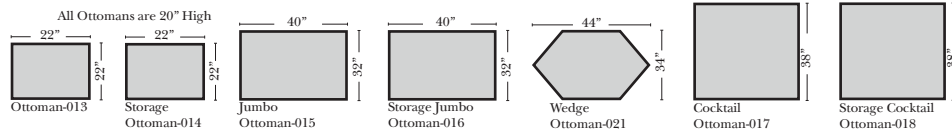

Standard & Armless (All 4 seat items ship as one piece if stationary, two pieces if motion installed)