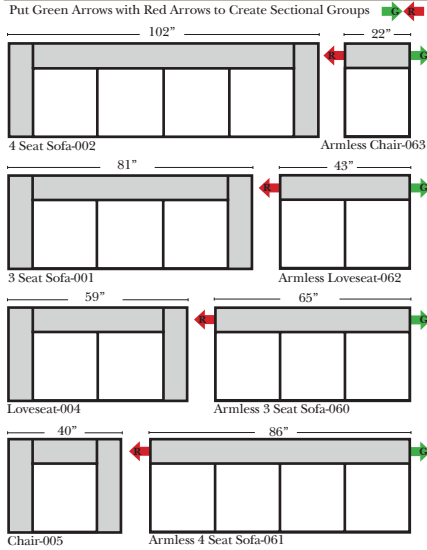

Standard & Armless (All 4 seat items ship as one piece if stationary, two pieces if motion installed)

Features

- Standard:**
- Available in Full & Top Grain Leathers
 - Available in Luxury Fabrics
 - All Hardwood Frames
- Options:**
- Down Seats (additional charge)
 - No. 33 Firm Foam
 - Upholstered Swivel Base (Additional Charge) (Available on 2 arm chair only)
- Sleeper Options: (All the below options are at additional charges)**
- Full Sleeper available w/ Standard Mattress
 - Deluxe Innerspring Mattress: Full
 - Air Dream Coil Mattress: Full Only

L-Shape / 90 Degree Sectional

(All 4 seat items ship as one piece if stationary, two pieces if motion installed)

Note:

All Dimensions are approximate, if accuracy is crucial, please contact us for validation of the dimensions shown. However, a 1" to 2" variance can still apply due to foam and upholstery.