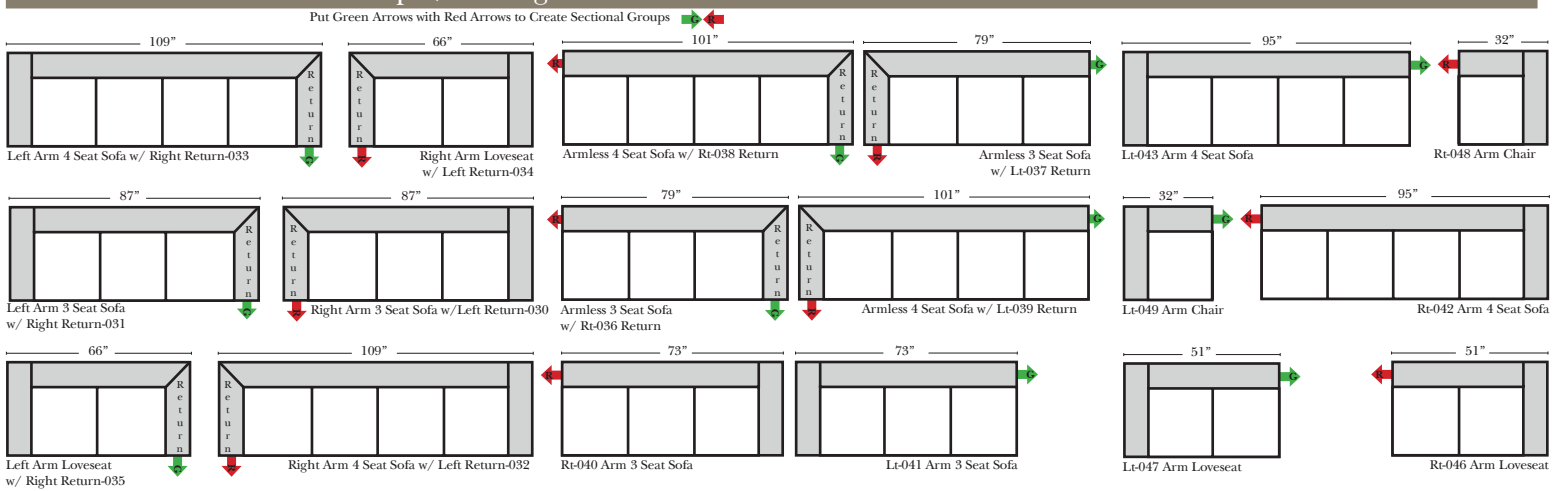

Standard & Armless (All 4 seat items ship as one piece if stationary, two pieces if motion installed)

Features

- Standard:**
- Available in Full & Top Grain Leathers
 - Available in Luxury Fabrics
 - All Hardwood Frames
- Options:**
- Down Seats (additional charge)
 - No. 33 Firm Foam
 - Upholstered Swivel Base (Additional Charge) (Available on 2 arm chair only)
- Sleeper Options: (All the below options are at additional charges)**
- Full Sleeper available w/ Standard Mattress
 - Deluxe Innerspring Mattress: Full
 - Air Dream Coil Mattress: Full Only

L-Shape / 90 Degree Sectional

(All 4 seat items ship as one piece if stationary, two pieces if motion installed)

Note:

All Dimensions are approximate, if accuracy is crucial, please contact us for validation of the dimensions shown. However, a 1" to 2" variance can still apply due to foam and upholstery.