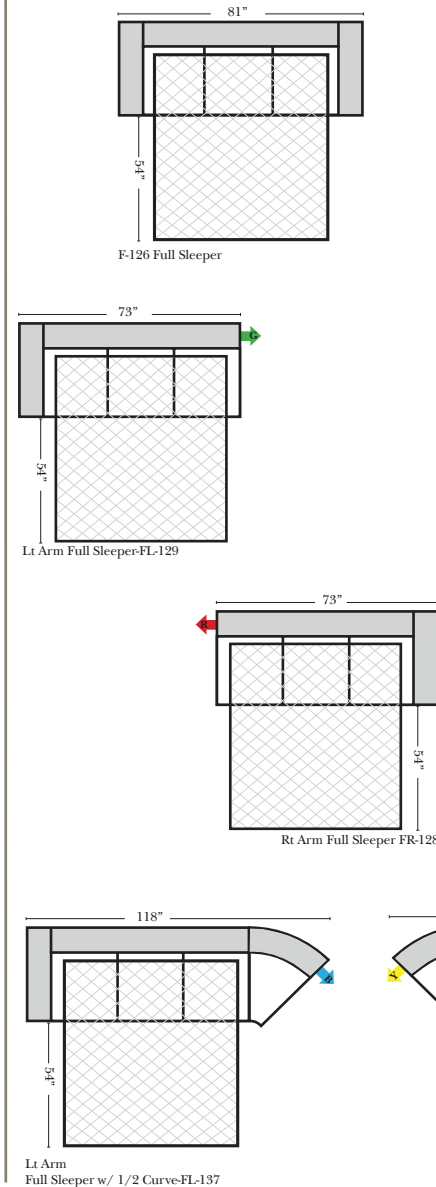

Chaise & Conversation Sectionals

Put Green Arrows with Red Arrows to Create Sectional Groups
Put Orange Arrows with Tan Arrows to Create Sectional Groups

Chaises
for this style not available
at this time

Conversation Sectionals
for this style not available
at this time

Sleepers

Put Green Arrows with Red Arrows to Create Sectional Groups
Put Blue Arrows with Yellow Arrows to Create Sectional Groups