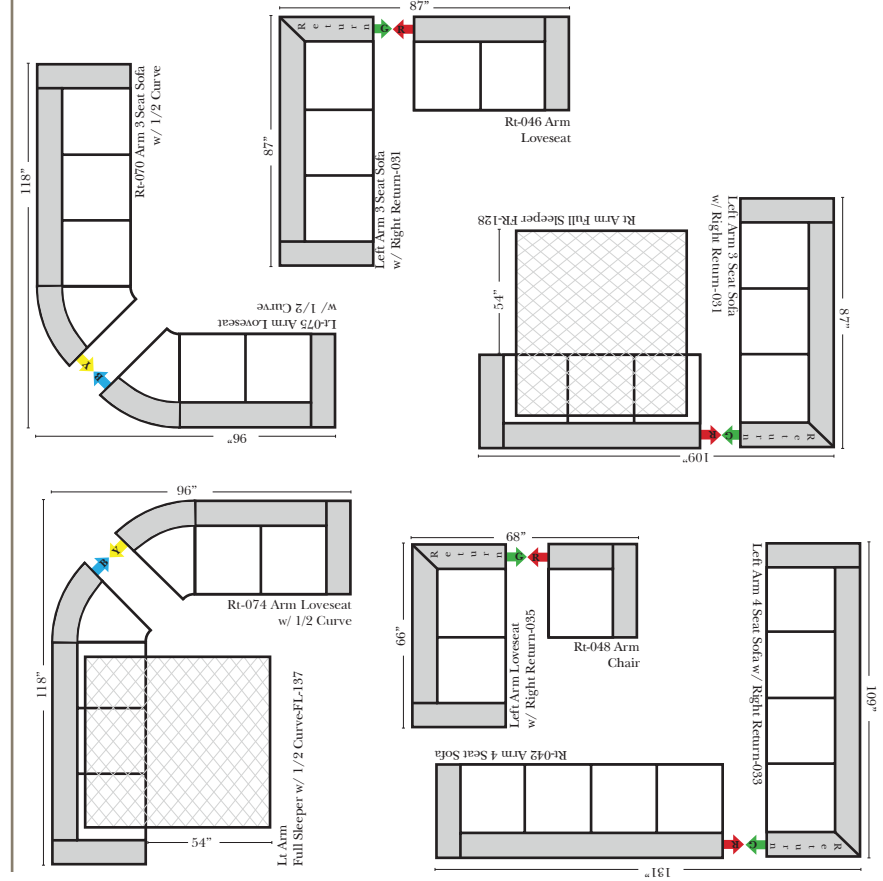

Suggested Configurations

07/06/2012

The Suggested Configurations below are only a sample of what the imagination can create, please enjoy creating the configuration that fits your lifestyle, using the ideas below and from the items on the opposite page.