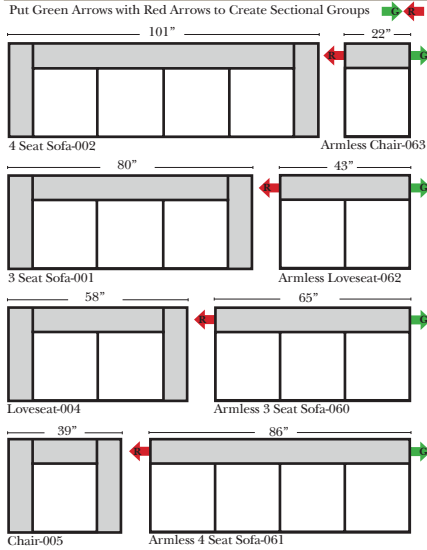

## Standard & Armless (All 4 seat items ship as one piece if stationary, two pieces if motion installed)

### Note:

All Dimensions are approximate, if accuracy is crucial, please contact us for validation of the dimensions shown. However, a 1" to 2" variance can still apply due to foam and upholstery.

## L-Shape / 90 Degree Sectional

(All 4 seat items ship as one piece if stationary, two pieces if motion installed)