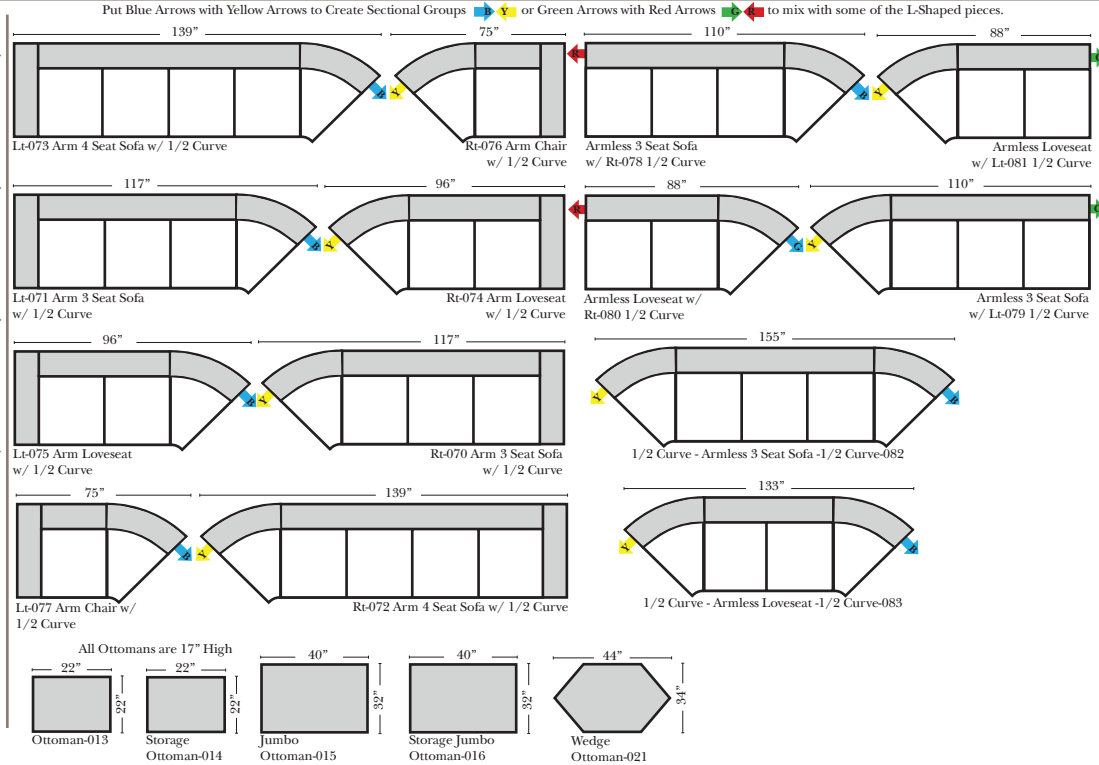

## Standard & Armless (All 4 seat items ship as one piece if stationary, two pieces if motion installed)

### Note:

All Dimensions are approximate, if accuracy is crucial, please contact us for validation of the dimensions shown. However, a 1" to 2" variance can still apply due to foam and upholstery.

## L-Shape / 90 Degree Sectional

(All 4 seat items ship as one piece if stationary, two pieces if motion installed)