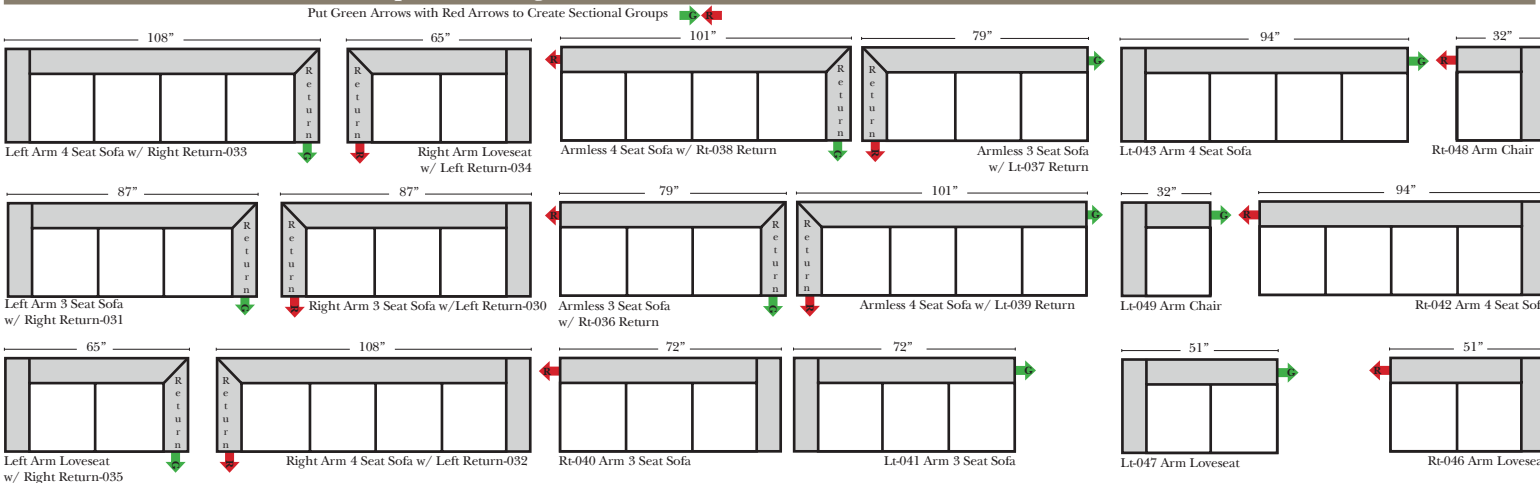

#### Sleeper Options: (All the below options are at additional charges)

- Full Sleeper available w/ Standard Mattress
- Deluxe Innerspring Mattress: Full
- Air Dream Coil Mattress: Full Only

### Note:

All Dimensions are approximate, if accuracy is crucial, please contact us for validation of the dimensions shown. However, a 1" to 2" variance can still apply due to foam and upholstery.

## L-Shape / 90 Degree Sectional

(All 4 seat items ship as one piece if stationary, two pieces if motion installed)