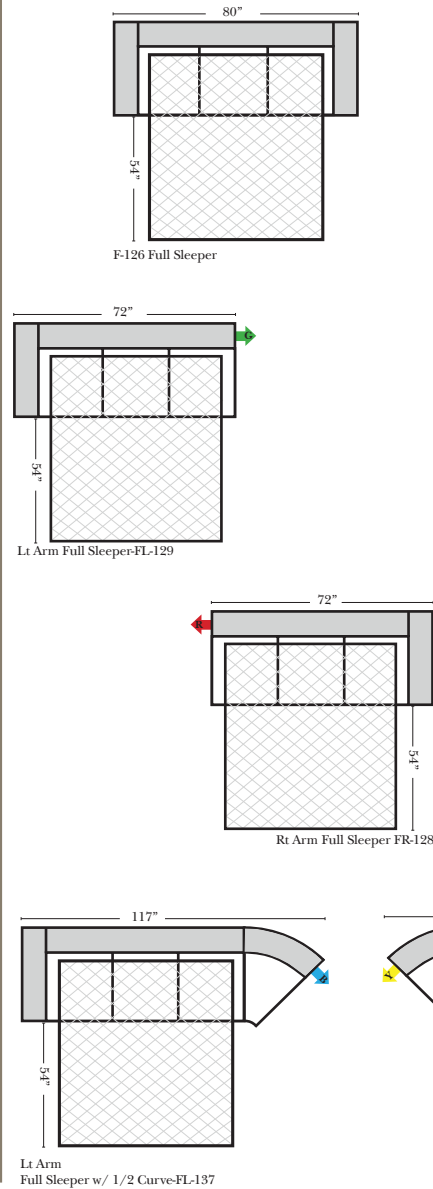

Chaise & Conversation Sectionals

Put Green Arrows with Red Arrows to Create Sectional Groups
Put Orange Arrows with Tan Arrows to Create Sectional Groups

Chaises
for this style not available
at this time

Conversation Sectionals
for this style not available
at this time

Sleepers

Put Green Arrows with Red Arrows to Create Sectional Groups
Put Blue Arrows with Yellow Arrows to Create Sectional Groups