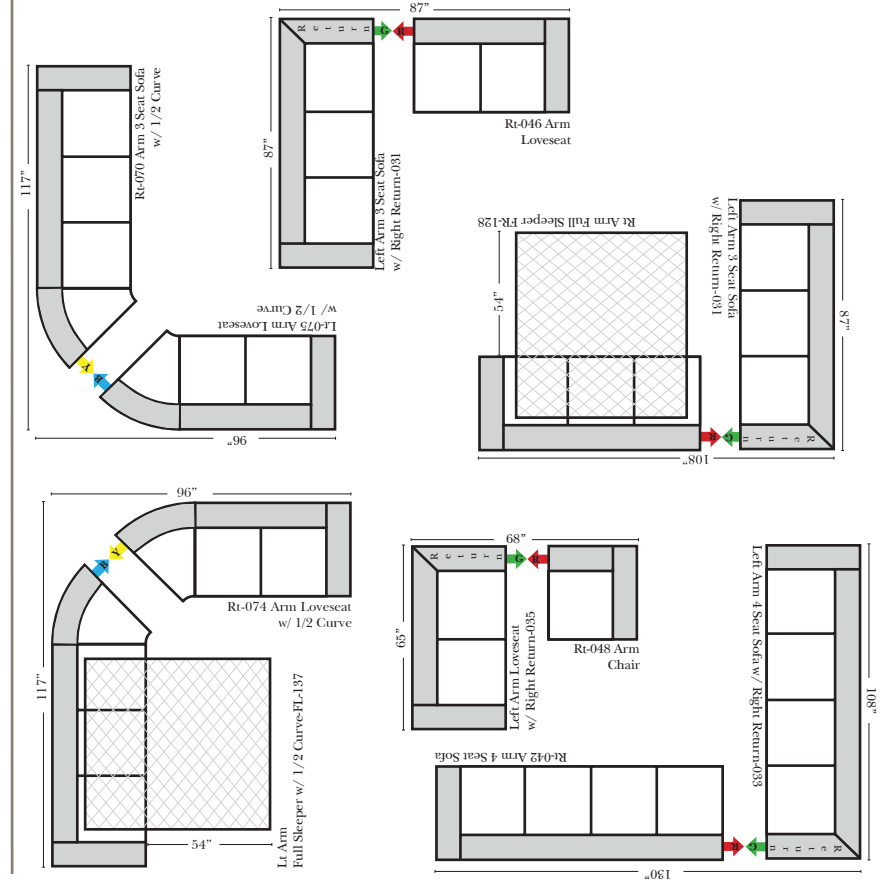

## L-Shape / 90 Degree Sectional

(All 4 seat items ship as one piece if stationary, two pieces if motion installed)

## Sleepers

Put Green Arrows with Red Arrows to Create Sectional Groups   
 Put Blue Arrows with Yellow Arrows to Create Sectional Groups 

## Suggested Configurations

07/06/2012

The Suggested Configurations below are only a sample of what the imagination can create, please enjoy creating the configuration that fits your lifestyle, using the ideas below and from the items on the opposite page.