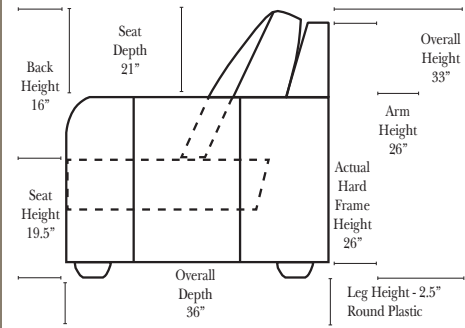

## Standard & Armless (All 4 seat items ship as one piece if stationary, two pieces if motion installed)

### Note:

All Dimensions are approximate, if accuracy is crucial, please contact us for validation of the dimensions shown. However, a 1" to 2" variance can still apply due to foam and upholstery.

## L-Shape / 90 Degree Sectional

(All 4 seat items ship as one piece if stationary, two pieces if motion installed)