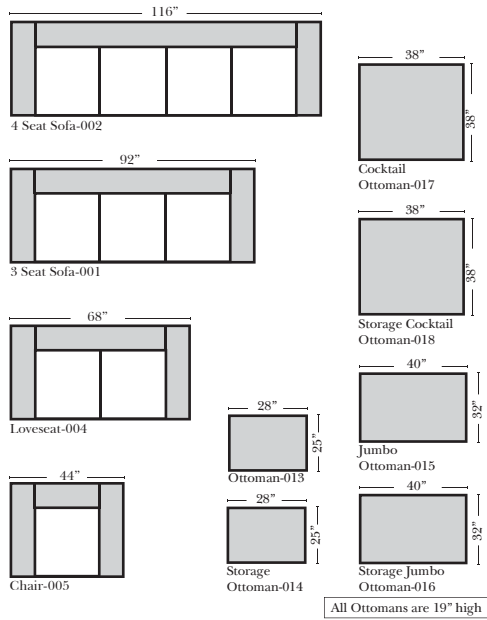

Standard & Ottomans

Sleepers

Suggested Configurations

Specifications & Options

- Standard:**
- Available in Full & Top Grain Leathers
 - Available in Luxury Fabrics
 - All Hardwood Frames
 - Nail Heads - Large & Medium Brass
 - Welting
 - Leg Color - Walnut
- Options Available with No Additional Charge:**
- Change Leg Color to: Cherry, Chocolate, Espresso, Honey Oak, & Shadow
 - No. 33 Firm Foam
- Options that have Additional Charges:**
- Add Down Seats & Backs
- Sleeper Options :** (All the below options are at additional charges)
- Queen Sleeper available w/Standard Mattress
 - Twin Sleeper available w/Standard Mattress
 - Deluxe Innerspring Mattress: Queen / Twin
 - Air Dream Coil Mattress: Queen Only - (No Twin)
 - Hideaway Air Mattress: Queen Only (Shipped in a Separate Box)

L-Shape / 90 Degree Sectional

Conversation Sofas

Note:
 All Dimensions are approximate, if accuracy is crucial, please contact us for validation of the dimensions shown. However, a 1" to 2" variance can still apply due to foam and upholstery.