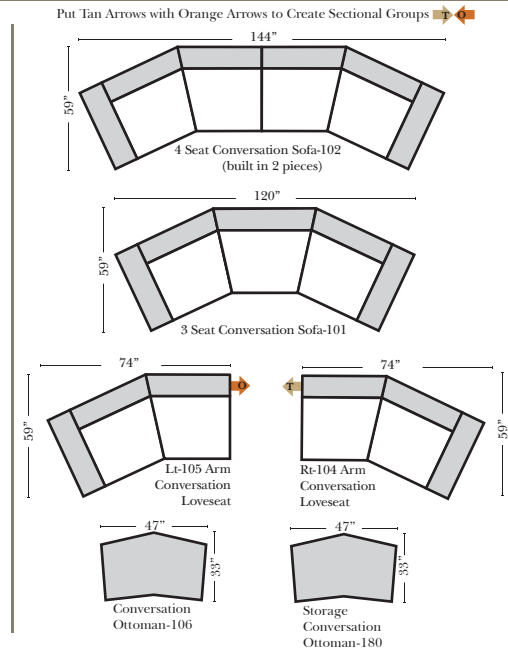

Standard & Ottomans

Sleepers

Suggested Configurations

Specifications & Options

- Standard:**
- Available in Full & Top Grain Leathers
 - Available in Luxury Fabrics
 - All Hardwood Frames
 - Nail Heads - Large & Medium Brass
 - Welting
 - Leg Color - Walnut
- Options Available with No Additional Charge:**
- Change Leg Color to: Cherry, Chocolate, Espresso, Honey Oak, & Shadow
 - No. 33 Firm Foam
- Options that have Additional Charges:**
- Add Down Seats & Backs
- Sleeper Options :** (All the below options are at additional charges)
- Queen Sleeper available w/Standard Mattress
 - Twin Sleeper available w/Standard Mattress
 - Deluxe Innerspring Mattress: Queen / Twin
 - Air Dream Coil Mattress: Queen Only - (No Twin)
 - Hideaway Air Mattress: Queen Only (Shipped in a Separate Box)

L-Shape / 90 Degree Sectional

Conversation Sofas

Note:
 All Dimensions are approximate, if accuracy is crucial, please contact us for validation of the dimensions shown. However, a 1" to 2" variance can still apply due to foam and upholstery.