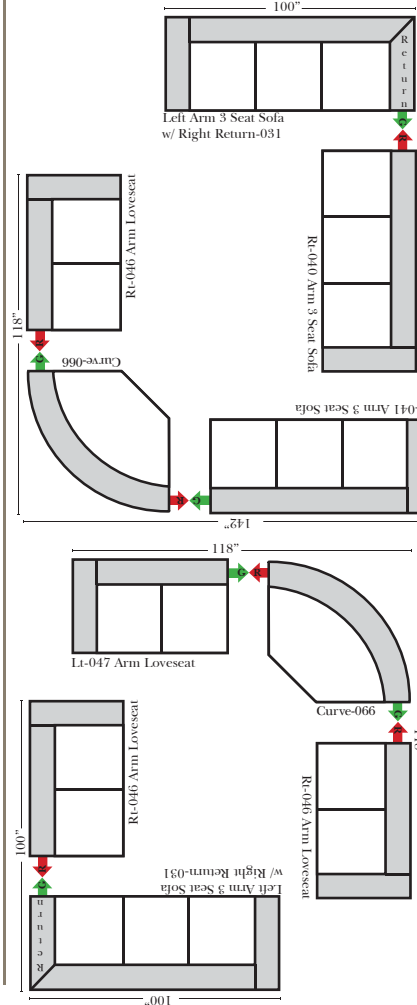

Standard & Ottomans

Sleepers

Suggested Configurations

Specifications & Options

- Standard:**
- Available in Full & Top Grain Leathers
 - Available in Luxury Fabrics
 - All Hardwood Frames
 - Nail Heads - Large & Medium Brass
 - Welting
 - Leg Color - Walnut
- Options Available with No Additional Charge:**
- Change Leg Color to: Cherry, Chocolate, Espresso, Honey Oak, & Shadow
 - No. 33 Firm Foam
- Options that have Additional Charges:**
- Add Down Seats & Backs
- Sleeper Options :** (All the below options are at additional charges)
- Queen Sleeper available w/Standard Mattress
 - Twin Sleeper available w/Standard Mattress
 - Deluxe Innerspring Mattress: Queen / Twin
 - Air Dream Coil Mattress: Queen Only - (No Twin)
 - Hideaway Air Mattress: Queen Only (Shipped in a Separate Box)

L-Shape / 90 Degree Sectional

Conversation Sofas

Note:
 All Dimensions are approximate, if accuracy is crucial, please contact us for validation of the dimensions shown. However, a 1" to 2" variance can still apply due to foam and upholstery.