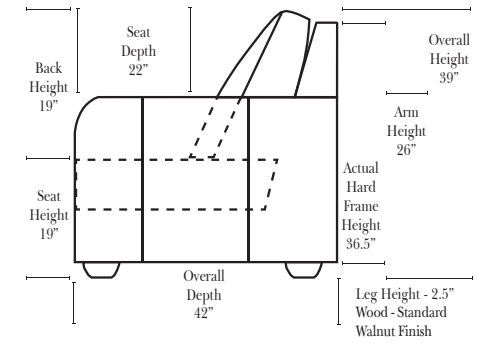

Standard & Ottomans

Sleepers

Suggested Configurations

Specifications & Options

- Standard:**
- Available in Full & Top Grain Leathers
 - Available in Luxury Fabrics
 - All Hardwood Frames
 - Nail Heads - Large & Medium Brass
 - Welting
 - Leg Color - Walnut
- Options Available with No Additional Charge:**
- Change Leg Color to: Cherry, Chocolate, Espresso, Honey Oak, & Shadow
 - No. 33 Firm Foam
- Options that have Additional Charges:**
- Add Down Seats & Backs
- Sleeper Options :** (All the below options are at additional charges)
- Queen Sleeper available w/Standard Mattress
 - Twin Sleeper available w/Standard Mattress
 - Deluxe Innerspring Mattress: Queen / Twin
 - Air Dream Coil Mattress: Queen Only - (No Twin)
 - Hideaway Air Mattress: Queen Only (Shipped in a Separate Box)

L-Shape / 90 Degree Sectional

Conversation Sofas

Note:
 All Dimensions are approximate, if accuracy is crucial, please contact us for validation of the dimensions shown. However, a 1" to 2" variance can still apply due to foam and upholstery.