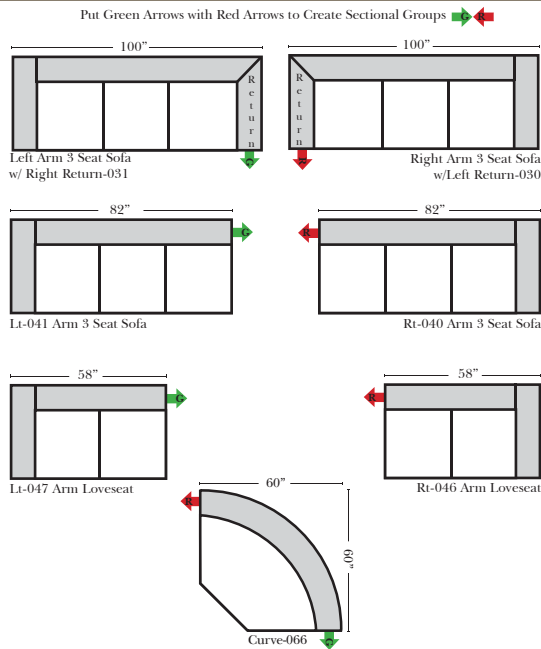

Standard & Ottomans

Sleepers

Suggested Configurations

Specifications & Options

- Standard:**
- Available in Full & Top Grain Leathers
 - Available in Luxury Fabrics
 - All Hardwood Frames
 - Nail Heads - Large & Medium Brass
 - Welting
 - Leg Color - Walnut
- Options Available with No Additional Charge:**
- Change Leg Color to: Cherry, Chocolate, Espresso, Honey Oak, & Shadow
 - No. 33 Firm Foam
- Options that have Additional Charges:**
- Add Down Seats & Backs
- Sleeper Options :** (All the below options are at additional charges)
- Queen Sleeper available w/Standard Mattress
 - Twin Sleeper available w/Standard Mattress
 - Deluxe Innerspring Mattress: Queen / Twin
 - Air Dream Coil Mattress: Queen Only - (No Twin)
 - Hideaway Air Mattress: Queen Only (Shipped in a Separate Box)

L-Shape / 90 Degree Sectional

Conversation Sofas

Note:
 All Dimensions are approximate, if accuracy is crucial, please contact us for validation of the dimensions shown. However, a 1" to 2" variance can still apply due to foam and upholstery.