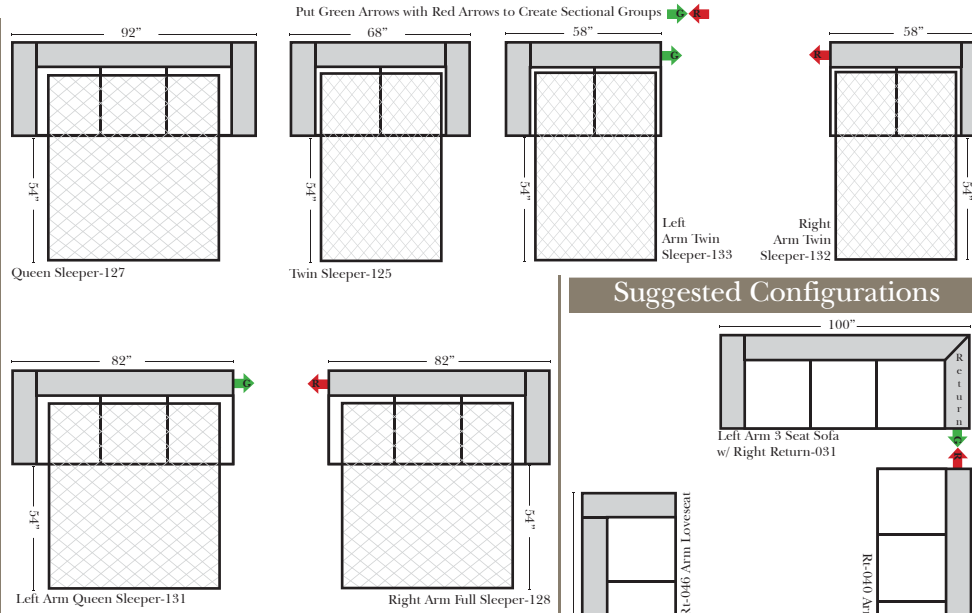

Standard & Ottomans

Sleepers

Suggested Configurations

Specifications & Options

- Standard:**
- Available in Full & Top Grain Leathers
 - Available in Luxury Fabrics
 - All Hardwood Frames
 - Nail Heads - Large & Medium Brass
 - Welting
 - Leg Color - Walnut
- Options Available with No Additional Charge:**
- Change Leg Color to: Cherry, Chocolate, Espresso, Honey Oak, & Shadow
 - No. 33 Firm Foam
- Options that have Additional Charges:**
- Add Down Seats & Backs
- Sleeper Options :** (All the below options are at additional charges)
- Queen Sleeper available w/Standard Mattress
 - Twin Sleeper available w/Standard Mattress
 - Deluxe Innerspring Mattress: Queen / Twin
 - Air Dream Coil Mattress: Queen Only - (No Twin)
 - Hideaway Air Mattress: Queen Only (Shipped in a Separate Box)

L-Shape / 90 Degree Sectional

Conversation Sofas

Note:
 All Dimensions are approximate, if accuracy is crucial, please contact us for validation of the dimensions shown. However, a 1" to 2" variance can still apply due to foam and upholstery.