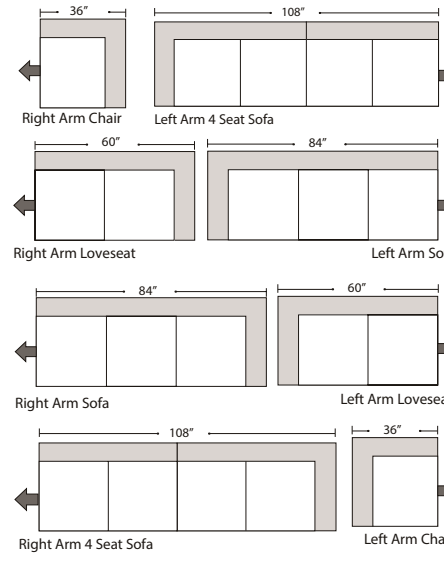

Standard

Return

1/2 Curve

One Arm

Features

07/06/2012

Standard:

- All Full or Top-Grain Leather
- All hardwood frames

Options:

- Down Seats (Additional Charges Apply)
- No. 33 Firm Seating

Sleeper Options:

- Deluxe Queen Mattress (Additional Charges Apply)
- Air Dream Queen Mattress (Additional Charges Apply)

Special orders shipped within 4-6 weeks

Note: All sizes are approximate.

07/06/2012

Suggested Configurations

Sleepers

Left Arm Queen Sleeper

Right Arm Queen Sleeper

Left Arm Queen Sleeper
w 1/2 Curve

Right Arm Queen Sleeper
w 1/2 Curve