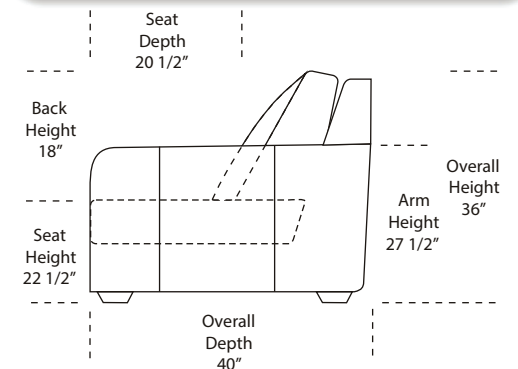

Standard

Return

1/2 Curve

One Arm

Features

07/06/2012

Standard:

- All Full or Top-Grain Leather
- All hardwood frames

Options:

- Down Seats (Additional Charges Apply)
- No. 33 Firm Seating

Sleeper Options:

- Deluxe Queen Mattress (Additional Charges Apply)
- Air Dream Queen Mattress (Additional Charges Apply)

Special orders shipped within 4-6 weeks

Note: All sizes are approximate.

07/06/2012

Suggested Configurations

Sleepers

Left Arm Queen Sleeper

Right Arm Queen Sleeper

Left Arm Queen Sleeper
w 1/2 Curve

Right Arm Queen Sleeper
w 1/2 Curve