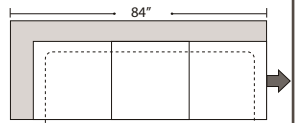

Options:

- Down Seats (Additional Charges Apply)
- No. 33 Firm Seating

Sleeper Options:

- Deluxe Queen Mattress (Additional Charges Apply)
- Air Dream Queen Mattress (Additional Charges Apply)

Special orders shipped within 4-6 weeks

Note: All sizes are approximate.

07/06/2012

Suggested Configurations

Sleepers

Left Arm Queen Sleeper

Right Arm Queen Sleeper

Left Arm Queen Sleeper
w 1/2 Curve

Right Arm Queen Sleeper
w 1/2 Curve