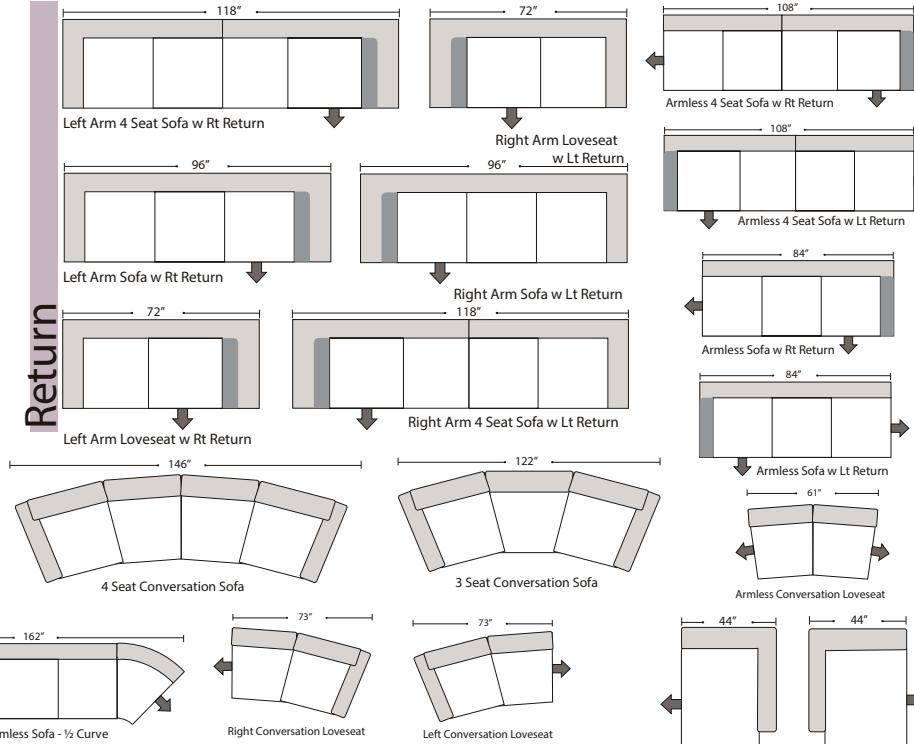

Standard

Return

1/2 Curve

One Arm

Features

07/06/2012

Standard:

- All Full or Top-Grain Leather
- All hardwood frames

Options:

- Down Seats (Additional Charges Apply)
- No. 33 Firm Seating

Sleeper Options:

- Deluxe Queen Mattress (Additional Charges Apply)
- Air Dream Queen Mattress (Additional Charges Apply)

Special orders shipped within 4-6 weeks

Note: All sizes are approximate.

07/06/2012

Suggested Configurations

Sleepers

Left Arm Queen Sleeper

Right Arm Queen Sleeper

Left Arm Queen Sleeper
w 1/2 Curve

Right Arm Queen Sleeper
w 1/2 Curve