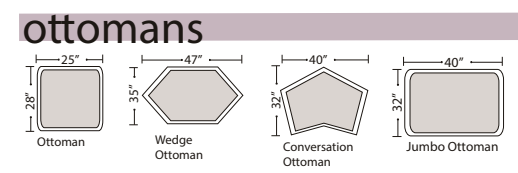

Options:

- Down Seats (Additional Charges Apply)
- No. 33 Firm Seating

Sleeper Options:

- Deluxe Queen Mattress (Additional Charges Apply)
- Air Dream Queen Mattress (Additional Charges Apply)

Special orders shipped within 4-6 weeks

Note: All sizes are approximate.

07/06/2012

Suggested Configurations

Sleepers

Left Arm Queen Sleeper

Right Arm Queen Sleeper

Left Arm Queen Sleeper
w 1/2 Curve

Right Arm Queen Sleeper
w 1/2 Curve