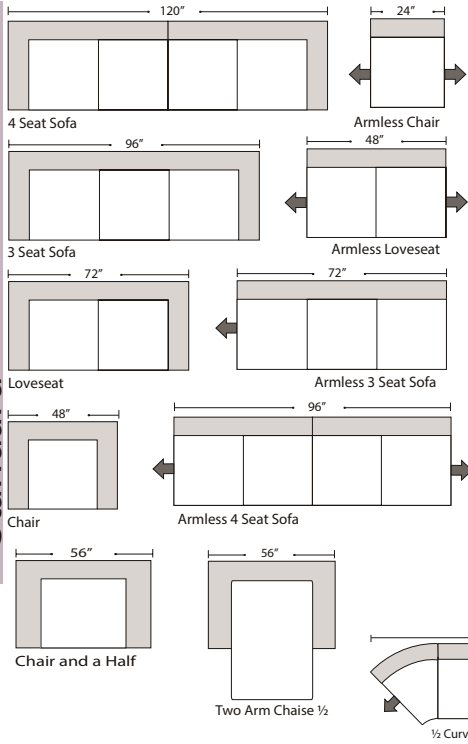

Standard

Return

1/2 Curve

One Arm

Features

07/06/2012

Standard:

- All Full or Top-Grain Leather
- All hardwood frames

Options:

- Down Seats (Additional Charges Apply)
- No. 33 Firm Seating

Sleeper Options:

- Deluxe Queen Mattress (Additional Charges Apply)
- Air Dream Queen Mattress (Additional Charges Apply)

Special orders shipped within 4-6 weeks

Note: All sizes are approximate.

07/06/2012

Suggested Configurations

Sleepers

Left Arm Queen Sleeper

Right Arm Queen Sleeper

Left Arm Queen Sleeper
w 1/2 Curve

Right Arm Queen Sleeper
w 1/2 Curve