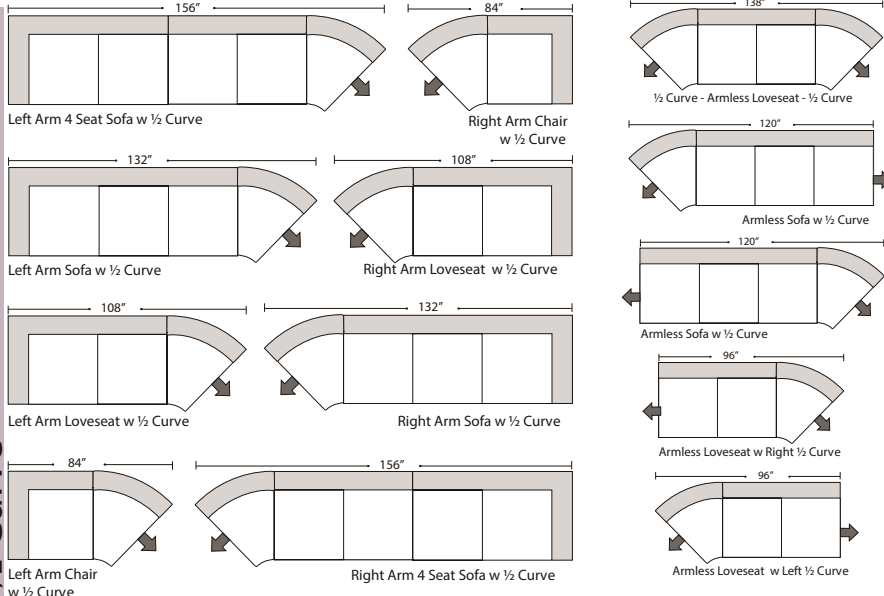

Standard

Return

1/2 Curve

One Arm

Features

07/06/2012

Standard:

- All Full or Top-Grain Leather
- All hardwood frames

Options:

- Down Seats (Additional Charges Apply)
- No. 33 Firm Seating

Sleeper Options:

- Deluxe Queen Mattress (Additional Charges Apply)
- Air Dream Queen Mattress (Additional Charges Apply)

Special orders shipped within 4-6 weeks

Note: All sizes are approximate.

07/06/2012

Suggested Configurations

Sleepers

Left Arm Queen Sleeper

Right Arm Queen Sleeper

Left Arm Queen Sleeper
w 1/2 Curve

Right Arm Queen Sleeper
w 1/2 Curve