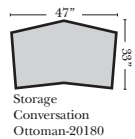

Bumper / Return Chaise & Conversation Sofas

Put Green Arrows with Red Arrows to Create Sectional Groups
Put Orange Arrows with Tan Arrows to Create Sectional Groups