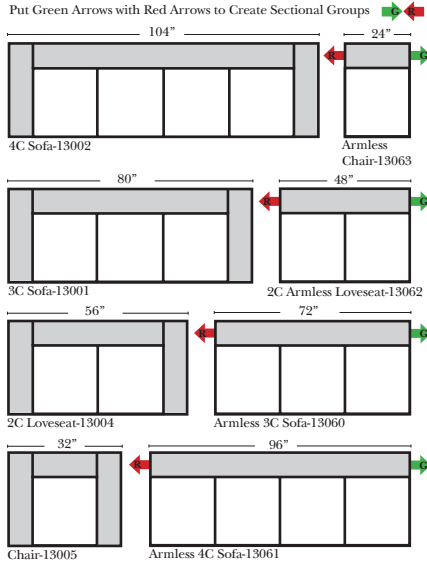

Standard / Ottomans / Armless

2-Piece Curve Sectional

Standard & options

Standard:

- Available in Full & Top Grain Leathers
- Available in Luxury Fabrics
- All Hardwood Frames
- Welting
- Wood Leg Finish (Standard is Walnut)

Sleeper Options: (No Sleeper available on this style)

L-Shape / 90 Degree Sectional

(All 4 seat items ship as one piece if stationary)

Note:

All Dimensions are approximate, if accuracy is crucial, please contact us for validation of the dimensions shown. However, a 1" to 2" variance can still apply due to foam and upholstery.