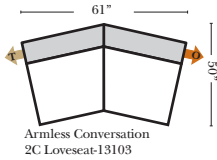

Bumper / Return Chaise & Conversation Sofas

Put Green Arrows with Red Arrows to Create Sectional Groups
Put Orange Arrows with Tan Arrows to Create Sectional Groups