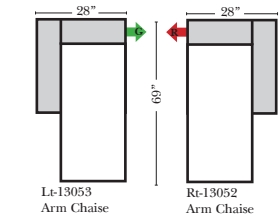

Bumper / Return Chaise & Conversation Sofas

Put Green Arrows with Red Arrows to Create Sectional Groups
Put Orange Arrows with Tan Arrows to Create Sectional Groups