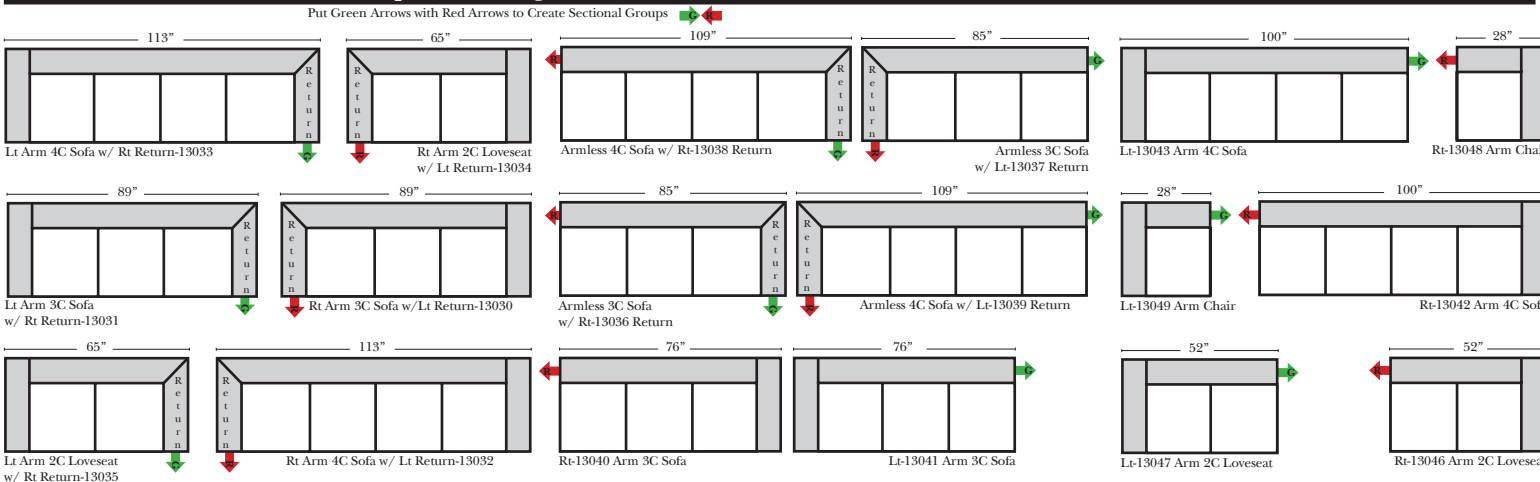

Options: (No Additional Charge)

- No. 33 Firm Foam Cushions
- Wood Leg Finish (Available in Cherry, Chocolate, Espresso, Honey Oak, & Shadow)

Options: (additional Charge)

- Down Seats & Down Backs
- Upholstered Swivel Base (2 arm Chair Only)

Sleeper Options: (No Sleeper available on this style)

L-Shape / 90 Degree Sectional

(All 4 seat items ship as one piece if stationary)

Note:

All Dimensions are approximate, if accuracy is crucial, please contact us for validation of the dimensions shown. However, a 1" to 2" variance can still apply due to foam and upholstery.