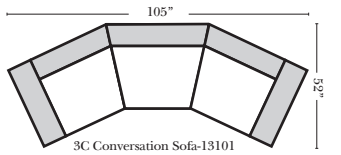

Bumper / Return Chaise & Conversation Sofas

Put Green Arrows with Red Arrows to Create Sectional Groups
Put Orange Arrows with Tan Arrows to Create Sectional Groups