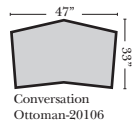

Bumper / Return Chaise & Conversation Sofas

Put Green Arrows with Red Arrows to Create Sectional Groups
Put Orange Arrows with Tan Arrows to Create Sectional Groups