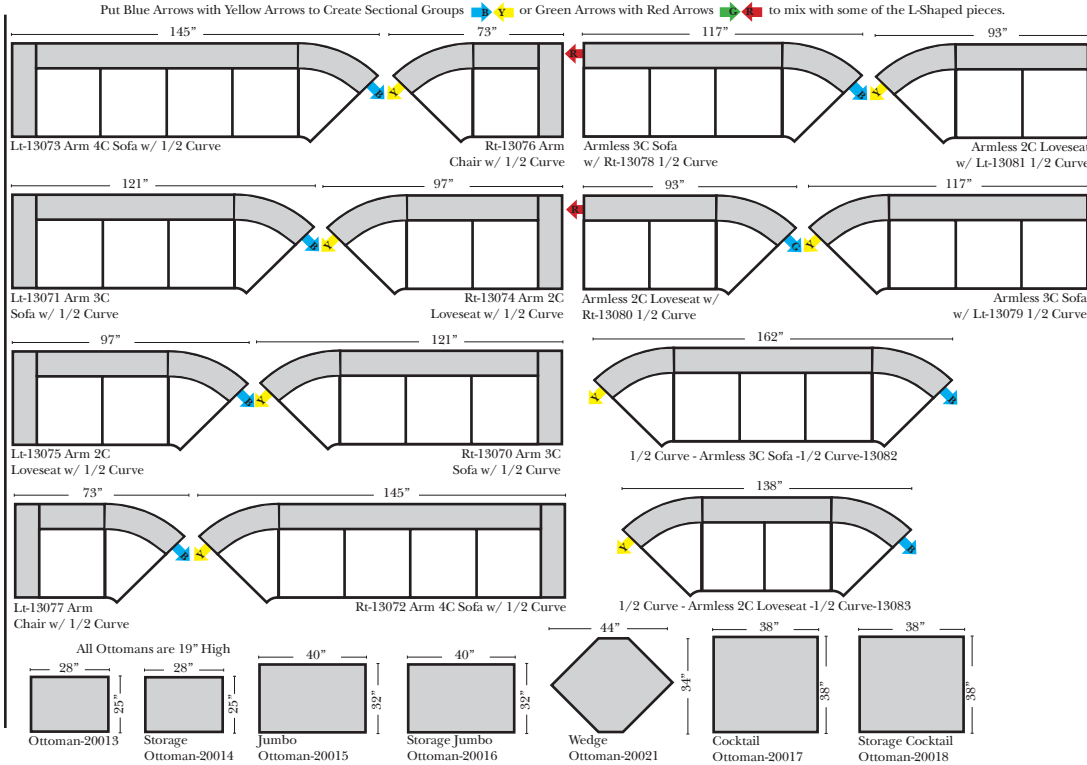

Standard / Ottomans / Armless

2-Piece Curve Sectional

Standard & options

Standard:

- Available in Full & Top Grain Leathers
- Available in Luxury Fabrics
- All Hardwood Frames
- Welting
- Wood Leg Finish (Standard is Walnut)

Sleeper Options: (No Sleeper available on this style)

L-Shape / 90 Degree Sectional

(All 4 seat items ship as one piece if stationary)

Note:

All Dimensions are approximate, if accuracy is crucial, please contact us for validation of the dimensions shown. However, a 1" to 2" variance can still apply due to foam and upholstery.

Bumper / Return Chaise & Conversation Sofas

Put Green Arrows with Red Arrows to Create Sectional Groups
 Put Orange Arrows with Tan Arrows to Create Sectional Groups

Sleepers

Sleepers not available
 for this style