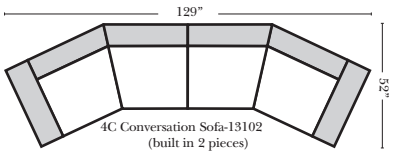

Bumper / Return Chaise & Conversation Sofas

Put Green Arrows with Red Arrows to Create Sectional Groups
Put Orange Arrows with Tan Arrows to Create Sectional Groups