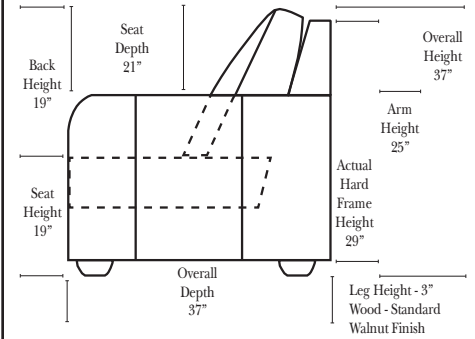

Standard / Ottomans / Armless

2-Piece Curve Sectional

Standard & options

Standard:

- Available in Full & Top Grain Leathers
- Available in Luxury Fabrics
- All Hardwood Frames
- Welting
- Wood Leg Finish (Standard is Walnut)

Sleeper Options: (No Sleeper available on this style)

L-Shape / 90 Degree Sectional

(All 4 seat items ship as one piece if stationary)

Note:

All Dimensions are approximate, if accuracy is crucial, please contact us for validation of the dimensions shown. However, a 1" to 2" variance can still apply due to foam and upholstery.