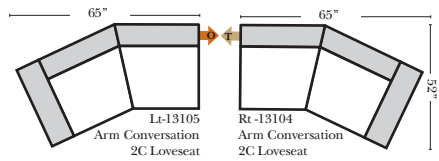

Bumper / Return Chaise & Conversation Sofas

Put Green Arrows with Red Arrows to Create Sectional Groups
Put Orange Arrows with Tan Arrows to Create Sectional Groups