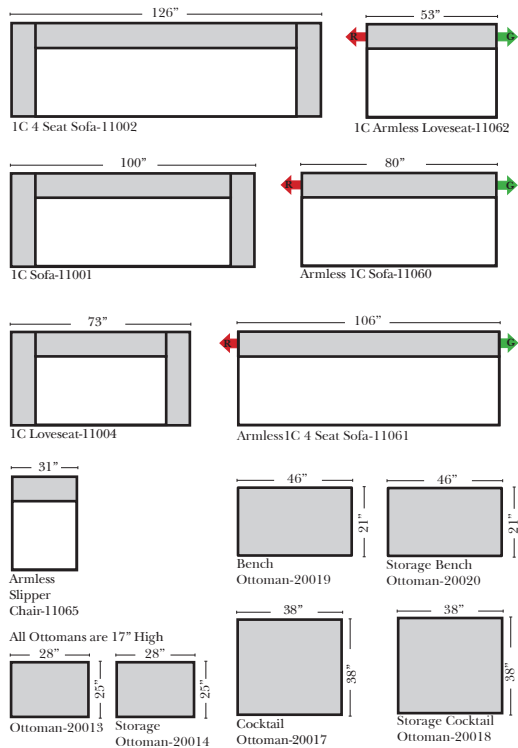

Standard / Ottomans / Armless

Put Green Arrows with Red Arrows to Create Sectional Groups → ←

Bumper Chaise & Return Chaise

Put Green Arrows with Red Arrows to Create Sectional Groups → ←

Suggested Configurations

Options: (additional Charge)

N/A

Note:

All Dimensions are approximate, if accuracy is crucial, please contact us for validation of the dimensions shown. However, a 1" to 2" variance can still apply due to foam and upholstery.

L-Shape / 90 Degree Sectional

Put Green Arrows with Red Arrows to Create Sectional Groups → ←