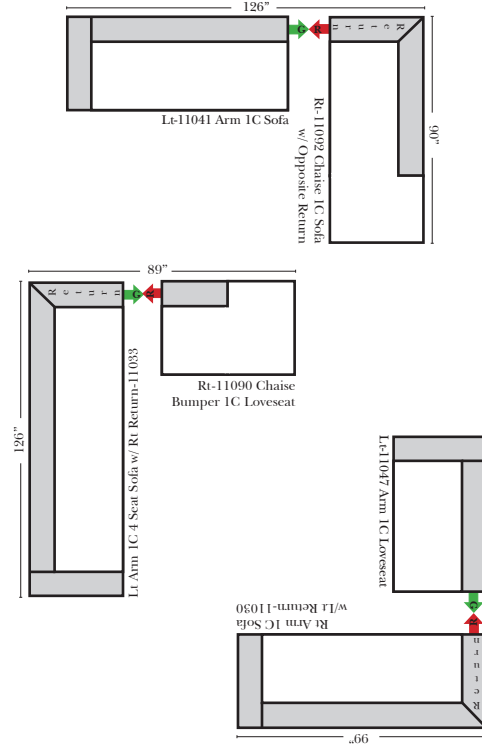

Standard / Ottomans / Armless

Put Green Arrows with Red Arrows to Create Sectional Groups → ←

Bumper Chaise & Return Chaise

Put Green Arrows with Red Arrows to Create Sectional Groups → ←

Suggested Configurations

The Suggested Configurations below are only a sample of what the imagination can create, please enjoy creating the configuration that fits your lifestyle, using the ideas below and from the items on the opposite page.

Standard & options

Standard:

- Available in Full & Top Grain Leathers
- Available in Luxury Fabrics
- All Hardwood Frames
- Leg - Chrome Finish

Options: (No Additional Charge)

- No. 33 Firm Foam Cushions
- Wood Leg - Available Finishes are: Cherry, Chocolate, Espresso, Honey Oak, Shadow, & Walnut

Options: (additional Charge)

N/A

Note:

All Dimensions are approximate, if accuracy is crucial, please contact us for validation of the dimensions shown. However, a 1" to 2" variance can still apply due to foam and upholstery.

L-Shape / 90 Degree Sectional

Put Green Arrows with Red Arrows to Create Sectional Groups → ←