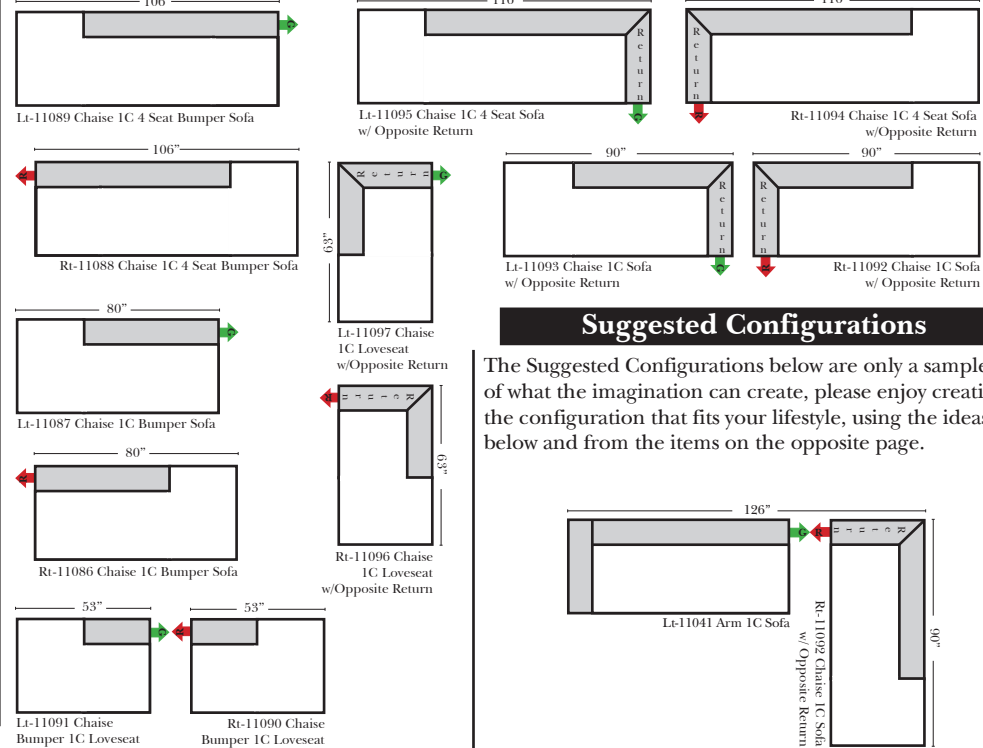

Standard / Ottomans / Armless

Put Green Arrows with Red Arrows to Create Sectional Groups → ←

Bumper Chaise & Return Chaise

Put Green Arrows with Red Arrows to Create Sectional Groups → ←

Suggested Configurations

L-Shape / 90 Degree Sectional

Put Green Arrows with Red Arrows to Create Sectional Groups → ←