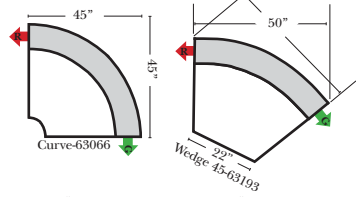

Sleeper Options: (N/A for this style)

Note:

All Dimensions are approximate, if accuracy is crucial, please contact us for validation of the dimensions shown. However, a 1" to 2" variance can still apply due to foam and upholstery.

90 Degree / L-Shape Sectional

Put Green Arrows with Red Arrows to Create Sectional Groups

Standard & Armless (All 4 seat items ship as one piece if stationary)

Put Green Arrows with Red Arrows to Create Sectional Groups  Put Blue Arrows with Yellow Arrows to Create Sectional Groups 
 Put Orange Arrows with Tan Arrows to Create Sectional Groups 