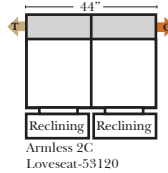

Sleeper Options: (N/A for this style)

Note:

All Dimensions are approximate, if accuracy is crucial, please contact us for validation of the dimensions shown. However, a 1" to 2" variance can still apply due to foam and upholstery.

90 Degree / L-Shape Sectional

Put Green Arrows with Red Arrows to Create Sectional Groups

Standard & Armless (All 4 seat items ship as one piece if stationary)

Put Green Arrows with Red Arrows to Create Sectional Groups  Put Blue Arrows with Yellow Arrows to Create Sectional Groups 
 Put Orange Arrows with Tan Arrows to Create Sectional Groups 