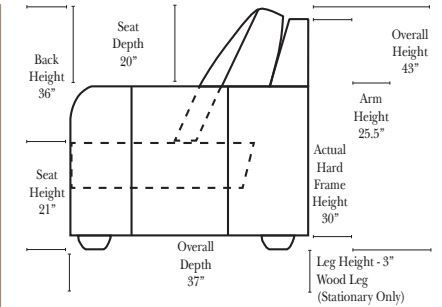

Standard & Armless (All 4 seat items ship as one piece if stationary)

Ottomans & 2 Piece Curve Sectional

v.06.05.18

Put Green Arrows with Red Arrows to Create Sectional Groups

Put Blue Arrows with Yellow Arrows to Create Sectional Groups or Green Arrows with Red Arrows to mix with some of the L-Shaped pieces.

All items on these pages are available as Stationary (Non-Reclining)

Feature & Options

Standard:

- Available in Full & Top Grain Leathers
- Available in Luxury Fabrics
- All Hardwood Frames
- Wood Leg Finish - Walnut Finish (Stationary Only)

Options Available with No Additional Charge:

- No. 33 Firm Foam
- Wood Leg - Cherry, Chocolate, Espresso, Honey Oak, Shadow

Options that have Additional Charges:

- Console Table - Standard as Espresso finish (N/C Option is Walnut finish)
- Center Seat Recliner
- Power Tilt Headrest Available
- Power Recliner Mechanism
- Swivel Recliner Base (2 Arm Recliner only)
- Swivel Glider Mechanism (2 Arm Recliner only)
- Lift Chair Dual Motor Mechanism (2 Arm Recliner only) (Lifts an Average Person to a standing position)
- Upholstered Swivel Base (2 Arm Recliner only)
- Power 180° Swivel Glider Mechanism (2 Arm Recliner only)

Sleeper Options: (N/A for this style)

Note:

All Dimensions are approximate, if accuracy is crucial, please contact us for validation of the dimensions shown. However, a 1" to 2" variance can still apply due to foam and upholstery.

90 Degree / L-Shape Sectional

Put Green Arrows with Red Arrows to Create Sectional Groups