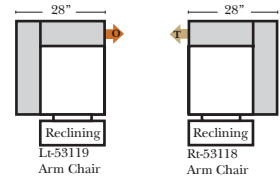

Sleeper Options: (N/A for this style)

Note:

All Dimensions are approximate, if accuracy is crucial, please contact us for validation of the dimensions shown. However, a 1" to 2" variance can still apply due to foam and upholstery.

90 Degree / L-Shape Sectional

Put Green Arrows with Red Arrows to Create Sectional Groups

Standard & Armless (All 4 seat items ship as one piece if stationary)

Put Green Arrows with Red Arrows to Create Sectional Groups  Put Blue Arrows with Yellow Arrows to Create Sectional Groups 
 Put Orange Arrows with Tan Arrows to Create Sectional Groups 