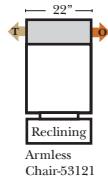

90 Degree / L-Shape Sectional

Put Green Arrows with Red Arrows to Create Sectional Groups

Standard & Armless (All 4 seat items ship as one piece if stationary)

Put Green Arrows with Red Arrows to Create Sectional Groups  Put Blue Arrows with Yellow Arrows to Create Sectional Groups 
 Put Orange Arrows with Tan Arrows to Create Sectional Groups 

(No other configurations can be put between the 4C Conversation Sofa pieces)

Sleepers not Available on this style

Ottomans & 2 Piece Curve Sectional

v.06.05.18

The Suggested Configurations below are only a sample of what the imagination can create, please enjoy creating the configuration that fits your lifestyle, using the ideas below and from the items on the opposite page.