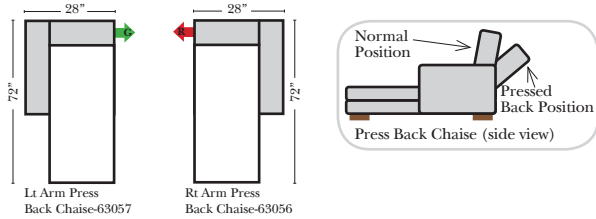

Sleeper Options: (N/A for this style)

Note:

All Dimensions are approximate, if accuracy is crucial, please contact us for validation of the dimensions shown. However, a 1" to 2" variance can still apply due to foam and upholstery.

90 Degree / L-Shape Sectional

Put Green Arrows with Red Arrows to Create Sectional Groups

Standard & Armless (All 4 seat items ship as one piece if stationary)

Put Green Arrows with Red Arrows to Create Sectional Groups  Put Blue Arrows with Yellow Arrows to Create Sectional Groups 
 Put Orange Arrows with Tan Arrows to Create Sectional Groups 