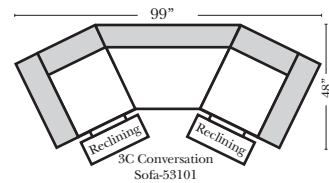

Sleeper Options: (N/A for this style)

Note:

All Dimensions are approximate, if accuracy is crucial, please contact us for validation of the dimensions shown. However, a 1" to 2" variance can still apply due to foam and upholstery.

90 Degree / L-Shape Sectional

Put Green Arrows with Red Arrows to Create Sectional Groups

Standard & Armless (All 4 seat items ship as one piece if stationary)

Put Green Arrows with Red Arrows to Create Sectional Groups  Put Blue Arrows with Yellow Arrows to Create Sectional Groups 
 Put Orange Arrows with Tan Arrows to Create Sectional Groups 