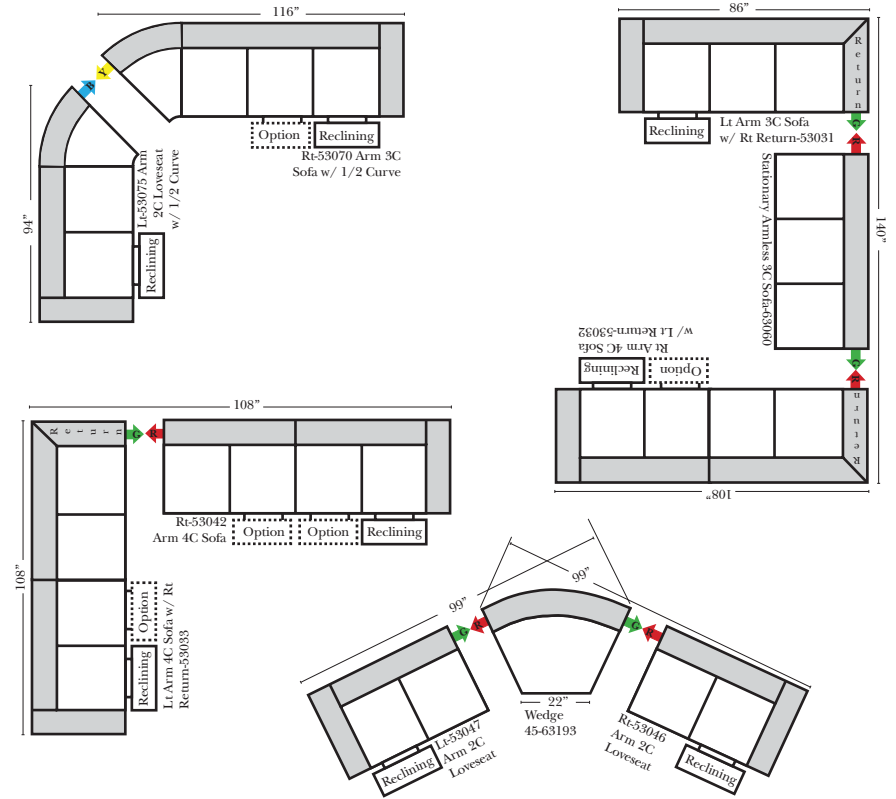

Sleeper Options: (N/A for this style)

Note:

All Dimensions are approximate, if accuracy is crucial, please contact us for validation of the dimensions shown. However, a 1" to 2" variance can still apply due to foam and upholstery.

90 Degree / L-Shape Sectional

Put Green Arrows with Red Arrows to Create Sectional Groups

Standard & Armless (All 4 seat items ship as one piece if stationary)

Put Green Arrows with Red Arrows to Create Sectional Groups  Put Blue Arrows with Yellow Arrows to Create Sectional Groups 
 Put Orange Arrows with Tan Arrows to Create Sectional Groups 

(No other configurations can be put between the 4C Conversation Sofa pieces)

Sleepers not Available on this style

Ottomans & 2 Piece Curve Sectional

v.06.05.18

The Suggested Configurations below are only a sample of what the imagination can create, please enjoy creating the configuration that fits your lifestyle, using the ideas below and from the items on the opposite page.