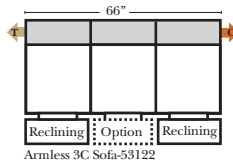

Sleeper Options: (N/A for this style)

Note:

All Dimensions are approximate, if accuracy is crucial, please contact us for validation of the dimensions shown. However, a 1" to 2" variance can still apply due to foam and upholstery.

90 Degree / L-Shape Sectional

Put Green Arrows with Red Arrows to Create Sectional Groups

Standard & Armless (All 4 seat items ship as one piece if stationary)

Put Green Arrows with Red Arrows to Create Sectional Groups  Put Blue Arrows with Yellow Arrows to Create Sectional Groups 
 Put Orange Arrows with Tan Arrows to Create Sectional Groups 