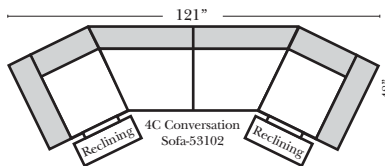

Options Available with No Additional Charge:

- No. 33 Firm Foam
- Wood Leg - Cherry, Chocolate, Espresso, Honey Oak, Shadow

Options that have Additional Charges:

- Console Table - Standard as Espresso finish (N/C Option is Walnut finish)
- Center Seat Recliner
- Power Tilt Headrest Available
- Power Recliner Mechanism
- Swivel Recliner Base (2 Arm Recliner only)
- Swivel Glider Mechanism (2 Arm Recliner only)
- Lift Chair Dual Motor Mechanism (2 Arm Recliner only) (Lifts an Average Person to a standing position)
- Upholstered Swivel Base (2 Arm Recliner only)
- Power 180° Swivel Glider Mechanism (2 Arm Recliner only)

Sleeper Options: (N/A for this style)

Note:

All Dimensions are approximate, if accuracy is crucial, please contact us for validation of the dimensions shown. However, a 1" to 2" variance can still apply due to foam and upholstery.

90 Degree / L-Shape Sectional

Put Green Arrows with Red Arrows to Create Sectional Groups

Standard & Armless (All 4 seat items ship as one piece if stationary)

Put Green Arrows with Red Arrows to Create Sectional Groups  Put Blue Arrows with Yellow Arrows to Create Sectional Groups 
 Put Orange Arrows with Tan Arrows to Create Sectional Groups 

(No other configurations can be put between the 4C Conversation Sofa pieces)

Sleepers not Available on this style

Ottomans & 2 Piece Curve Sectional

v.06.05.18

The Suggested Configurations below are only a sample of what the imagination can create, please enjoy creating the configuration that fits your lifestyle, using the ideas below and from the items on the opposite page.