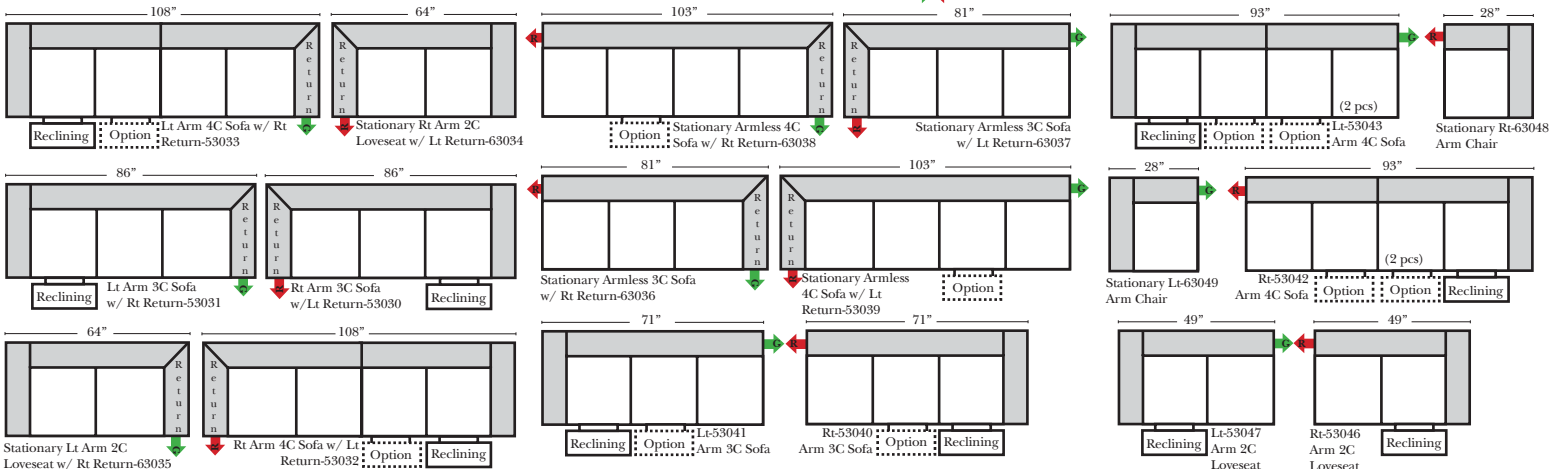

Sleeper Options: (N/A for this style)

Note:

All Dimensions are approximate, if accuracy is crucial, please contact us for validation of the dimensions shown. However, a 1" to 2" variance can still apply due to foam and upholstery.

90 Degree / L-Shape Sectional

Put Green Arrows with Red Arrows to Create Sectional Groups

Standard & Armless (All 4 seat items ship as one piece if stationary)

Put Green Arrows with Red Arrows to Create Sectional Groups  Put Blue Arrows with Yellow Arrows to Create Sectional Groups 
 Put Orange Arrows with Tan Arrows to Create Sectional Groups 

(No other configurations can be put between the 4C Conversation Sofa pieces)

Sleepers not Available on this style

Ottomans & 2 Piece Curve Sectional

v.06.05.18

The Suggested Configurations below are only a sample of what the imagination can create, please enjoy creating the configuration that fits your lifestyle, using the ideas below and from the items on the opposite page.