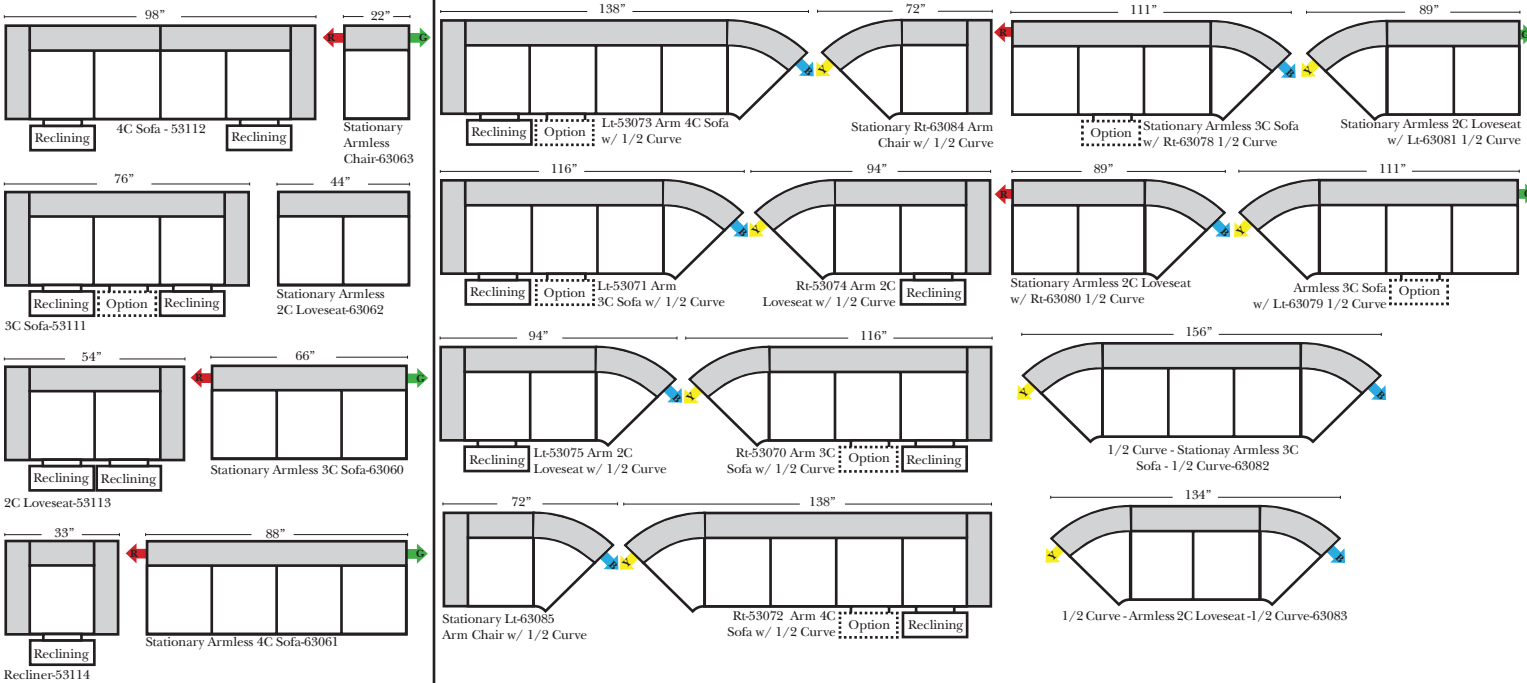

Standard & Armless (All 4 seat items ship as one piece if stationary)

Ottomans & 2 Piece Curve Sectional

v.06.05.18

Put Green Arrows with Red Arrows to Create Sectional Groups

Put Blue Arrows with Yellow Arrows to Create Sectional Groups or Green Arrows with Red Arrows to mix with some of the L-Shaped pieces.

Sleeper Options: (N/A for this style)

Note:

All Dimensions are approximate, if accuracy is crucial, please contact us for validation of the dimensions shown. However, a 1" to 2" variance can still apply due to foam and upholstery.

90 Degree / L-Shape Sectional

Put Green Arrows with Red Arrows to Create Sectional Groups

Standard & Armless (All 4 seat items ship as one piece if stationary)

Put Green Arrows with Red Arrows to Create Sectional Groups  Put Blue Arrows with Yellow Arrows to Create Sectional Groups 
 Put Orange Arrows with Tan Arrows to Create Sectional Groups 

(No other configurations can be put between the 4C Conversation Sofa pieces)

Sleepers not Available on this style

Ottomans & 2 Piece Curve Sectional

v.06.05.18

The Suggested Configurations below are only a sample of what the imagination can create, please enjoy creating the configuration that fits your lifestyle, using the ideas below and from the items on the opposite page.