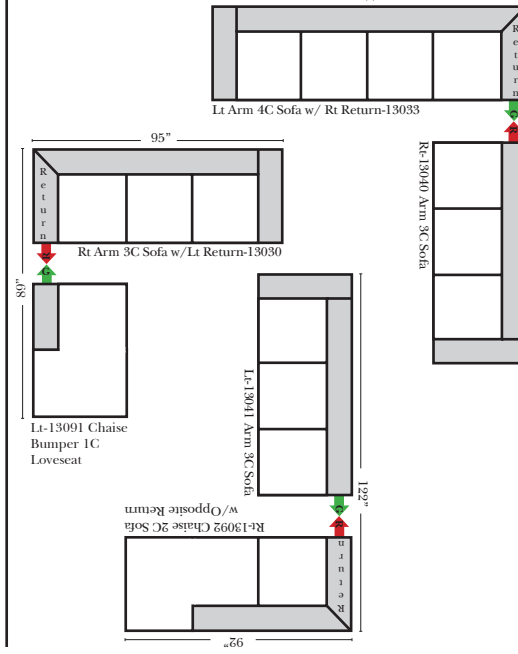

Suggested Configurations

The Suggested Configurations below are only a sample of what the imagination can create, please enjoy creating the configuration that fits your lifestyle, using the ideas below and from the items on the opposite page.

90 Degree / L-Shape Sectional

- Options that have Additional Charges:**
- Down Seats & Down Backs (additional Charge)

Sleeper Options: (N/A on this style)

Note:
All Dimensions are approximate, if accuracy is crucial, please contact us for validation of the dimensions shown. However, a 1" to 2" variance can still apply due to foam and upholstery.