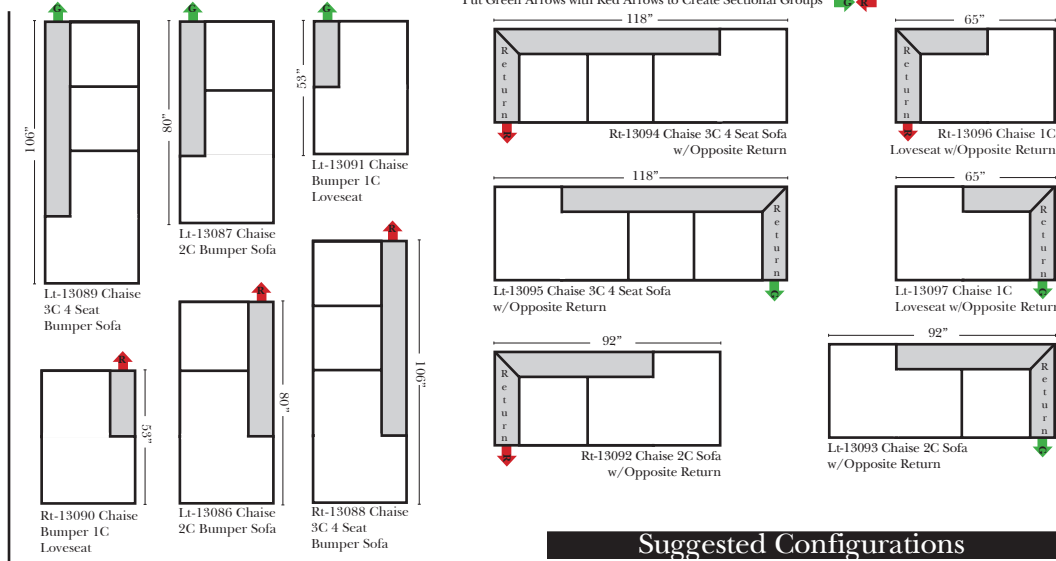

Standard / Armless / Ottomans

Bumper Chaise or Return Chaise

Feature & Options

- Standard:**
- Available in Full & Top Grain Leathers
 - Available in Luxury Fabrics
 - All Hardwood Frames
 - Wood Leg - Walnut Finish - Standard
 - Nail Heads
- Options Available with No Additional Charge:**
- No. 33 Firm Foam
 - Contrast Stitching - Natural Color Only - N/C
 - Wood Leg Finishes: Cherry, Chocolate, Espresso, Honey Oak, Shadow

Suggested Configurations

The Suggested Configurations below are only a sample of what the imagination can create, please enjoy creating the configuration that fits your lifestyle, using the ideas below and from the items on the opposite page.

90 Degree / L-Shape Sectional

- Options that have Additional Charges:**
- Down Seats & Down Backs (additional Charge)

Sleeper Options: (N/A on this style)

Note:
All Dimensions are approximate, if accuracy is crucial, please contact us for validation of the dimensions shown. However, a 1" to 2" variance can still apply due to foam and upholstery.