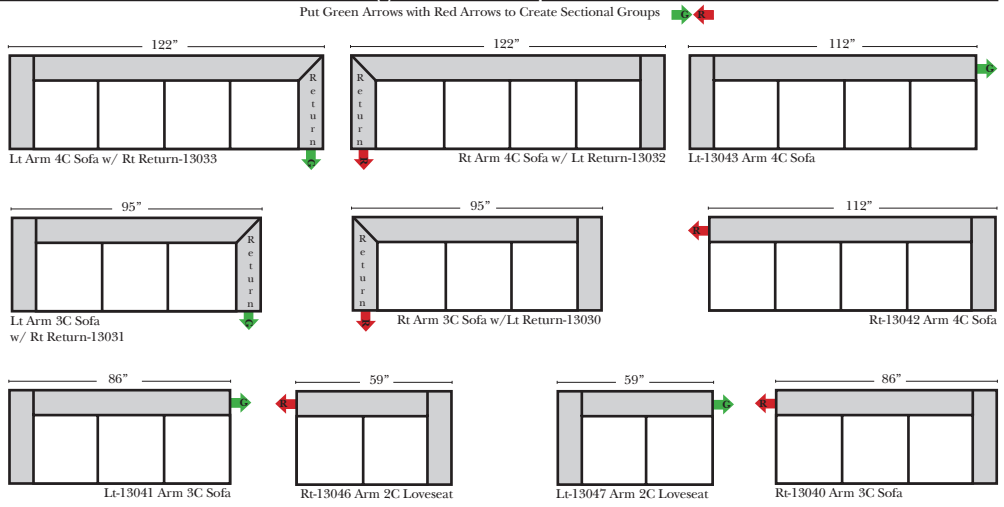

Standard / Armless / Ottomans

Bumper Chaise or Return Chaise

Feature & Options

- Standard:**
- Available in Full & Top Grain Leathers
 - Available in Luxury Fabrics
 - All Hardwood Frames
 - Wood Leg - Walnut Finish - Standard
 - Nail Heads
- Options Available with No Additional Charge:**
- No. 33 Firm Foam
 - Contrast Stitching - Natural Color Only - N/C
 - Wood Leg Finishes: Cherry, Chocolate, Espresso, Honey Oak, Shadow

90 Degree / L-Shape Sectional

- Options that have Additional Charges:**
- Down Seats & Down Backs (additional Charge)

Sleeper Options: (N/A on this style)

Note:
All Dimensions are approximate, if accuracy is crucial, please contact us for validation of the dimensions shown. However, a 1" to 2" variance can still apply due to foam and upholstery.