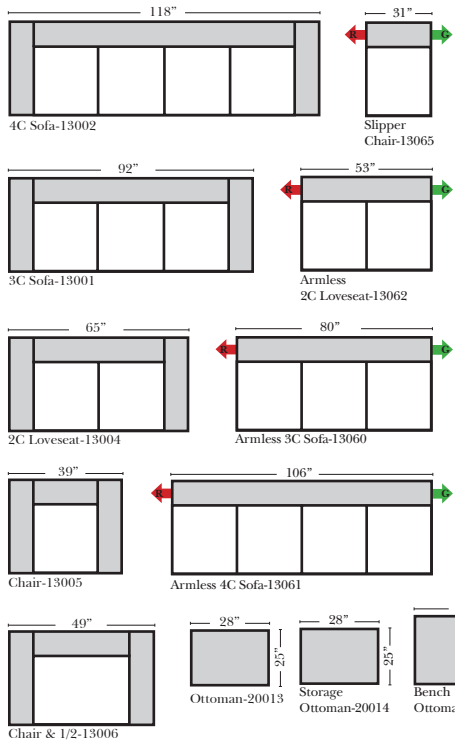

Standard / Armless / Ottomans

Bumper Chaise or Return Chaise

Feature & Options

- Standard:**
- Available in Full & Top Grain Leathers
 - Available in Luxury Fabrics
 - All Hardwood Frames
 - Wood Leg - Walnut Finish - Standard
 - Nail Heads
- Options Available with No Additional Charge:**
- No. 33 Firm Foam
 - Contrast Stitching - Natural Color Only - N/C
 - Wood Leg Finishes: Cherry, Chocolate, Espresso, Honey Oak, Shadow

90 Degree / L-Shape Sectional

- Options that have Additional Charges:**
- Down Seats & Down Backs (additional Charge)

Sleeper Options: (N/A on this style)

Note:
All Dimensions are approximate, if accuracy is crucial, please contact us for validation of the dimensions shown. However, a 1" to 2" variance can still apply due to foam and upholstery.