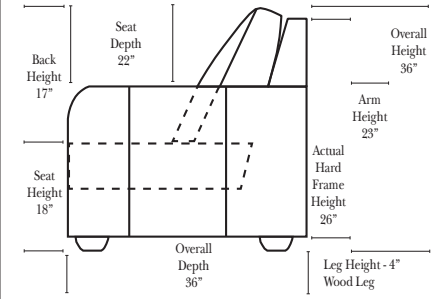

Bumper Chaise or Return Chaise