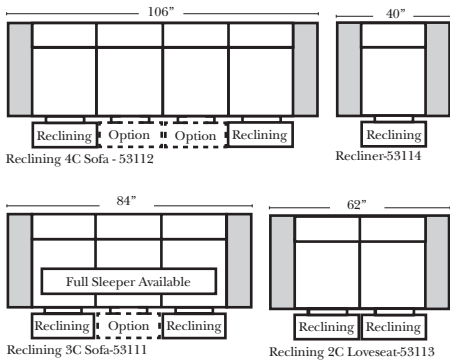

Standard

Put Green Arrows with Red Arrows to Create Sectional Groups → ←

2-Piece Curve Sectional

Put Blue Arrows with Yellow Arrows to Create Sectional Groups → ←

Conversation Sofas

Standards & Options

Standard:

Note:

All Dimensions are approximate, if accuracy is crucial, please contact us for validation of the dimensions shown. However, a 1" to 2" variance can still apply due to foam and upholstery.

90 Degree / L-Shape Sectional