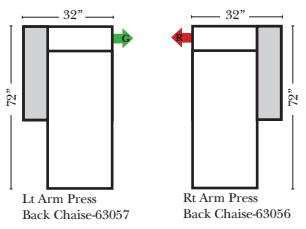

90 Degree / L-Shape Sectional

Put Green Arrows with Red Arrows to Create Sectional Groups → ←