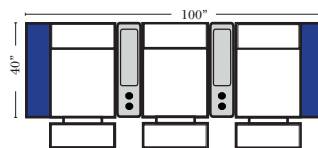

3C Sofa w/2 Small Straight Console Arms-53140