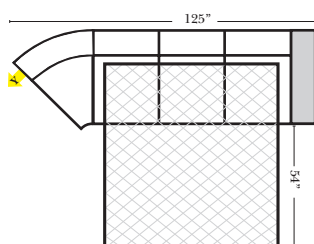

Note:

All Dimensions are approximate, if accuracy is crucial, please contact us for validation of the dimensions shown. However, a 1" to 2" variance can still apply due to foam and upholstery.

90 Degree / L-Shape Sectional

23126 3C Full Sleeper

23129 Lt Arm 3C Full Sleeper

23128 Rt Arm 3C Full Sleeper

23137 Lt Arm 3C Full Sleeper w/ 1/2 Curve

23136 Rt Arm 3C Full Sleeper w/ 1/2 Curve

The Suggested Configurations below are only a sample of what the imagination can create, please enjoy creating the configuration that fits your lifestyle, using the ideas below and from the items on the other pages.