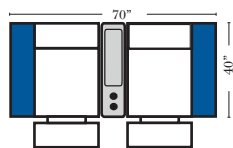

Home Theater Pre-Configured Small Straight & Wedge Consoles

2C Loveseat w/1 Small Straight Console Arm-53142