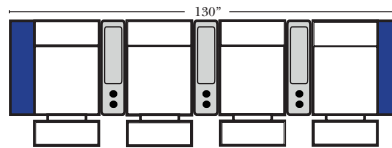

4C Sofa w/3 Small Straight Console Arms-53146