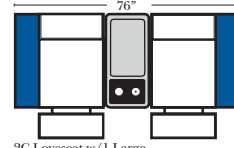

3C Sofa w/2 Small Straight Console Arms-53140

4C Sofa w/2 Small Straight Console Arms-53144

Armless Chair w/Small Straight Console Arm-53126

4C Sofa w/3 Small Straight Console Arms-53146

2C Loveseat w/1 Small Wedge Console Arms-53143

3C Sofa w/2 Small Wedge Console Arms-53141

4C Sofa w/2 Small Wedge Console Arms-53145

Armless Chair w/Small Wedge Console Arm-53127

4C Sofa w/3 Small Wedge Console Arms-53147

Home Theater Pre-Configured Large Straight & Wedge Consoles

2C Loveseat w/1 Large Straight Console Arm-53132

3C Sofa w/2 Large Straight Console Arms-53130

4C Sofa w/2 Large Straight Console Arms-53134

Armless Chair w/Large Straight Console Arm-53128

4C Sofa w/3 Large Straight Console Arms-53136