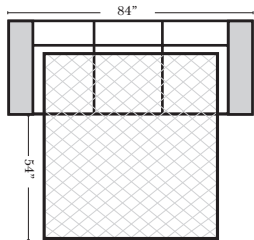

Note:

All Dimensions are approximate, if accuracy is crucial, please contact us for validation of the dimensions shown. However, a 1" to 2" variance can still apply due to foam and upholstery.

90 Degree / L-Shape Sectional

Put Green Arrows with Red Arrows to Create Sectional Groups → ←

Sleepers

Suggested Configurations

v.11.12.18

Sleeper Options: (Additional charges apply)

- Deluxe Innerspring Mattress: Full
- 5" Memory Foam Mattress: Full Only

23126 3C Full Sleeper

23129 Lt Arm 3C Full Sleeper

23128 Rt Arm 3C Full Sleeper

23137 Lt Arm 3C Full Sleeper w/ 1/2 Curve

23136 Rt Arm 3C Full Sleeper w/ 1/2 Curve

The Suggested Configurations below are only a sample of what the imagination can create, please enjoy creating the configuration that fits your lifestyle, using the ideas below and from the items on the other pages.