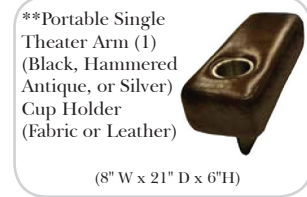

90 Degree / L-Shape Sectional

Put Green Arrows with Red Arrows to Create Sectional Groups → ←