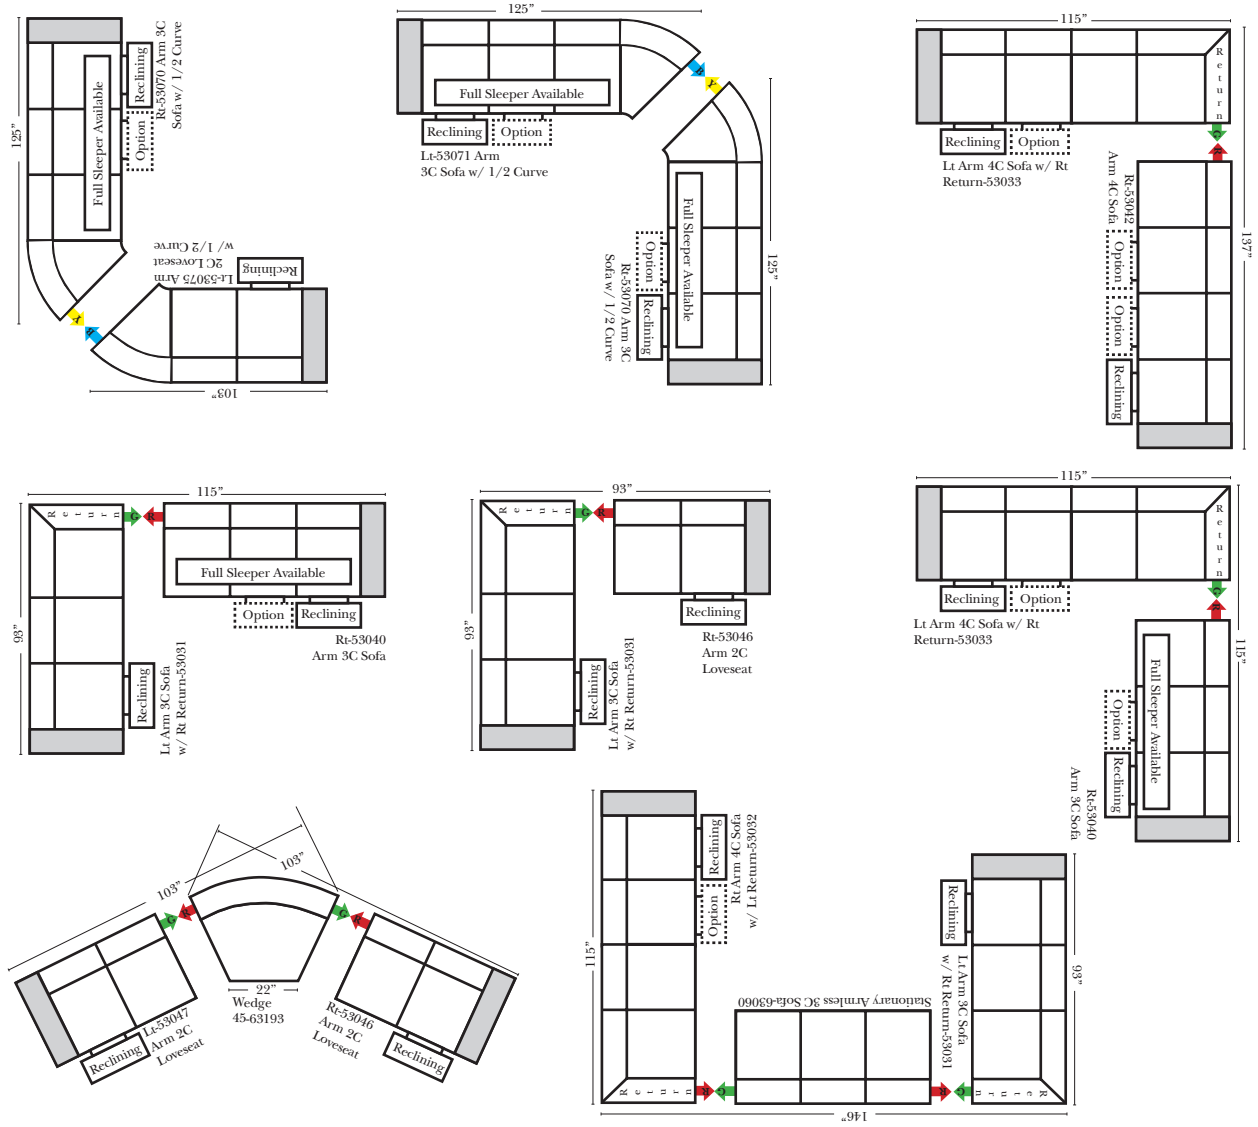

Note:

All Dimensions are approximate, if accuracy is crucial, please contact us for validation of the dimensions shown. However, a 1" to 2" variance can still apply due to foam and upholstery.

90 Degree / L-Shape Sectional

Put Green Arrows with Red Arrows to Create Sectional Groups → ←

Sleepers

Suggested Configurations

v.11.12.18

Sleeper Options: (Additional charges apply)

- Deluxe Innerspring Mattress: Full
- 5" Memory Foam Mattress: Full Only

23126 3C Full Sleeper

23129 Lt Arm 3C Full Sleeper

23128 Rt Arm 3C Full Sleeper

23137 Lt Arm 3C Full Sleeper w/ 1/2 Curve

23136 Rt Arm 3C Full Sleeper w/ 1/2 Curve

The Suggested Configurations below are only a sample of what the imagination can create, please enjoy creating the configuration that fits your lifestyle, using the ideas below and from the items on the other pages.