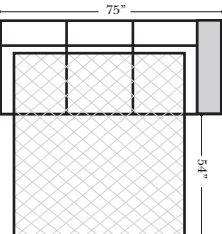

Note:

All Dimensions are approximate, if accuracy is crucial, please contact us for validation of the dimensions shown. However, a 1" to 2" variance can still apply due to foam and upholstery.

90 Degree / L-Shape Sectional

Put Green Arrows with Red Arrows to Create Sectional Groups → ←

Sleepers

Suggested Configurations

v.11.12.18

Sleeper Options: (Additional charges apply)

- Deluxe Innerspring Mattress: Full
- 5" Memory Foam Mattress: Full Only

23126 3C Full Sleeper

23129 Lt Arm 3C Full Sleeper

23128 Rt Arm 3C Full Sleeper

23137 Lt Arm 3C Full Sleeper w/ 1/2 Curve

23136 Rt Arm 3C Full Sleeper w/ 1/2 Curve

The Suggested Configurations below are only a sample of what the imagination can create, please enjoy creating the configuration that fits your lifestyle, using the ideas below and from the items on the other pages.