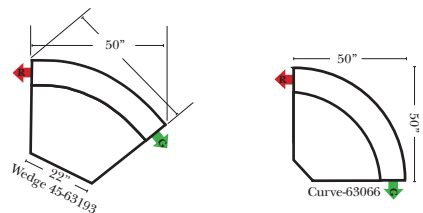

90 Degree / L-Shape Sectional

Put Green Arrows with Red Arrows to Create Sectional Groups → ←