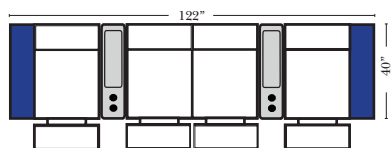

4C Sofa w/2 Small Straight Console Arms-53144