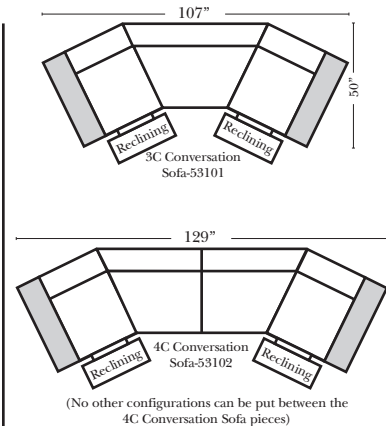

Standard

Put Green Arrows with Red Arrows to Create Sectional Groups → ←

2-Piece Curve Sectional

Put Blue Arrows with Yellow Arrows to Create Sectional Groups → ←

Conversation Sofas

Standards & Options

Standard:

Note:

All Dimensions are approximate, if accuracy is crucial, please contact us for validation of the dimensions shown. However, a 1" to 2" variance can still apply due to foam and upholstery.

90 Degree / L-Shape Sectional