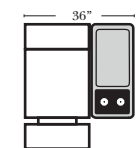

3C Sofa w/2 Small Straight Console Arms-53140

4C Sofa w/2 Small Straight Console Arms-53144

Armless Chair w/Small Straight Console Arm-53126

4C Sofa w/3 Small Straight Console Arms-53146

2C Loveseat w/1 Small Wedge Console Arms-53143

3C Sofa w/2 Small Wedge Console Arms-53141

4C Sofa w/2 Small Wedge Console Arms-53145

Armless Chair w/Small Wedge Console Arm-53127

4C Sofa w/3 Small Wedge Console Arms-53147

Home Theater Pre-Configured Large Straight & Wedge Consoles

2C Loveseat w/1 Large Straight Console Arm-53132

3C Sofa w/2 Large Straight Console Arms-53130

4C Sofa w/2 Large Straight Console Arms-53134

Armless Chair w/Large Straight Console Arm-53128

4C Sofa w/3 Large Straight Console Arms-53136