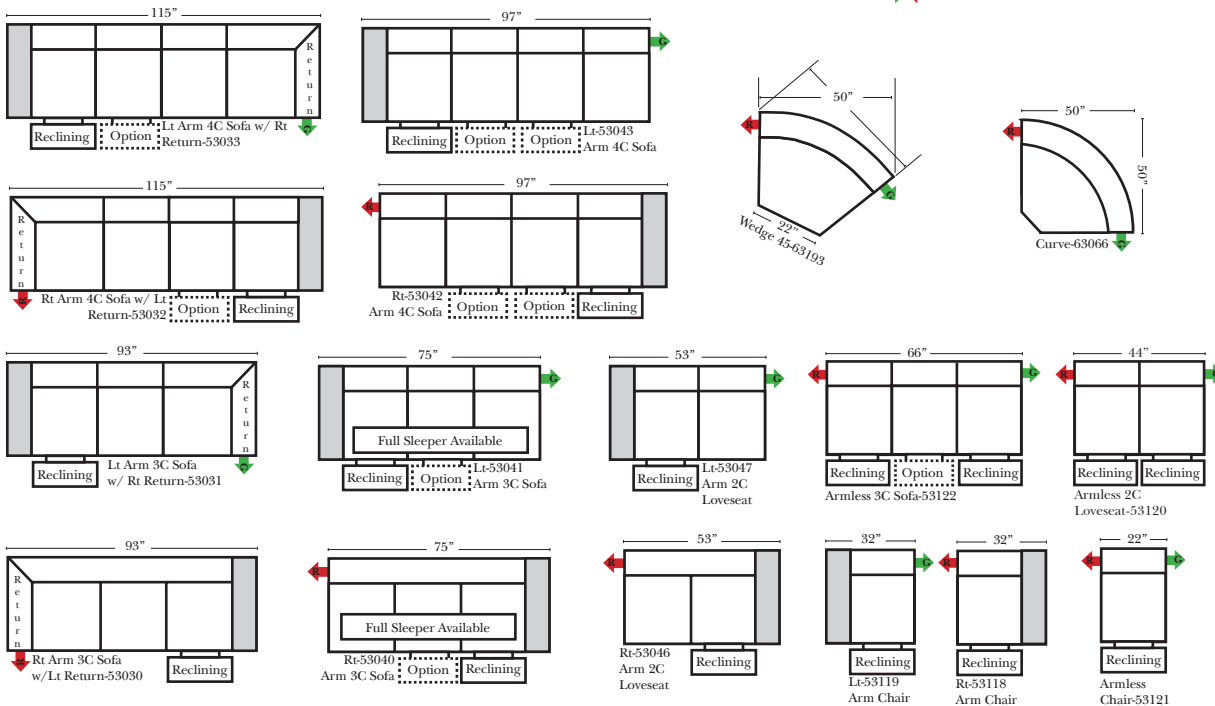

- Power Recliner Mechanism
- Power Lumbar
- Center Seat Recliner (See Option Note)
- Rechargeable Battery Pack (will operate 2 recliner footrests or multiple mechanisms per recliner)
- Swivel Recliner Base (2 Arm Recliner Only)
- Swivel Glider Mechanism (2 Arm Recliner Only)
- Glider Mechanism (2 Arm Recliner Only)
- Lift Chair Dual Motor Mechanism (Lifts Person to a Standing Position), (2 Arm Recliner Only)
- Upholstered Swivel Base (2 Arm Recliner Only)
- Power 180° Swivel Glider Mechanism (2 Arm Recliner Only)
- Swivel Table for Console Arms (Espresso or Walnut Wood Finish)
- **Portable Single Theater Arm (1) (Black, Hammered Antique, or Silver) Cup Holder (Fabric or Leather)

Note:

All Dimensions are approximate, if accuracy is crucial, please contact us for validation of the dimensions shown. However, a 1" to 2" variance can still apply due to foam and upholstery.

90 Degree / L-Shape Sectional

Put Green Arrows with Red Arrows to Create Sectional Groups → ←

Sleepers

Suggested Configurations

v.11.12.18

Sleeper Options: (Additional charges apply)

- Deluxe Innerspring Mattress: Full
- 5" Memory Foam Mattress: Full Only