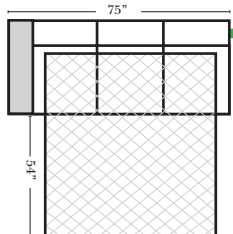

Note:

All Dimensions are approximate, if accuracy is crucial, please contact us for validation of the dimensions shown. However, a 1" to 2" variance can still apply due to foam and upholstery.

90 Degree / L-Shape Sectional

Put Green Arrows with Red Arrows to Create Sectional Groups → ←

Sleepers

Suggested Configurations

v.11.12.18

Sleeper Options: (Additional charges apply)

- Deluxe Innerspring Mattress: Full
- 5" Memory Foam Mattress: Full Only

23126 3C Full Sleeper

23129 Lt Arm 3C Full Sleeper

23128 Rt Arm 3C Full Sleeper

23137 Lt Arm 3C Full Sleeper w/ 1/2 Curve

23136 Rt Arm 3C Full Sleeper w/ 1/2 Curve

The Suggested Configurations below are only a sample of what the imagination can create, please enjoy creating the configuration that fits your lifestyle, using the ideas below and from the items on the other pages.