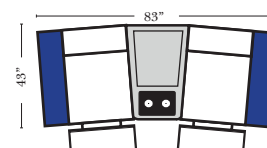

3C Sofa w/2 Small Wedge Console Arms-53141

4C Sofa w/2 Small Wedge Console Arms-53145

Armless Chair w/Small Wedge Console Arm-53127

4C Sofa w/3 Small Wedge Console Arms-53147

Home Theater Pre-Configured Large Straight & Wedge Consoles

2C Loveseat w/1 Large Straight Console Arm-53132

3C Sofa w/2 Large Straight Console Arms-53130

4C Sofa w/2 Large Straight Console Arms-53134

Armless Chair w/Large Straight Console Arm-53128

4C Sofa w/3 Large Straight Console Arms-53136