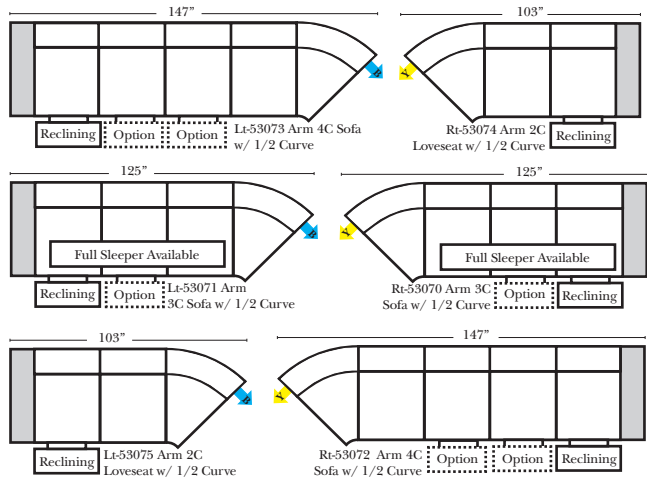

2-Piece Curve Sectional

Put Blue Arrows with Yellow Arrows to Create Sectional Groups → ←