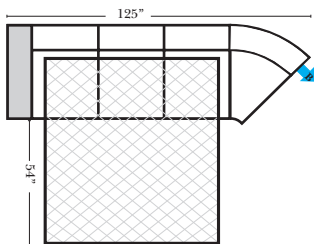

Note:

All Dimensions are approximate, if accuracy is crucial, please contact us for validation of the dimensions shown. However, a 1" to 2" variance can still apply due to foam and upholstery.

90 Degree / L-Shape Sectional

Put Green Arrows with Red Arrows to Create Sectional Groups → ←

Sleepers

Suggested Configurations

v.11.12.18

Sleeper Options: (Additional charges apply)

- Deluxe Innerspring Mattress: Full
- 5" Memory Foam Mattress: Full Only

23126 3C Full Sleeper

23129 Lt Arm 3C Full Sleeper

23128 Rt Arm 3C Full Sleeper

23137 Lt Arm 3C Full Sleeper w/ 1/2 Curve

23136 Rt Arm 3C Full Sleeper w/ 1/2 Curve

The Suggested Configurations below are only a sample of what the imagination can create, please enjoy creating the configuration that fits your lifestyle, using the ideas below and from the items on the other pages.