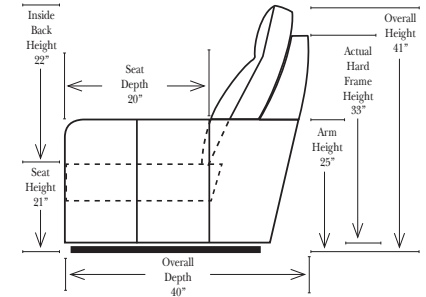

Standard

Put Green Arrows with Red Arrows to Create Sectional Groups → ←

2-Piece Curve Sectional

Put Blue Arrows with Yellow Arrows to Create Sectional Groups → ←

Conversation Sofas

Standards & Options

Standard:

Note:

All Dimensions are approximate, if accuracy is crucial, please contact us for validation of the dimensions shown. However, a 1" to 2" variance can still apply due to foam and upholstery.

90 Degree / L-Shape Sectional