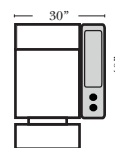

Armless Chair w/Small Straight Console Arm-53126