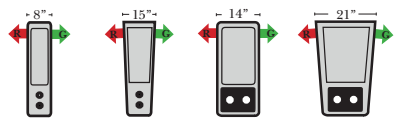

Home Theater Seating - Console Arms

Pre-Configured Home Theater Seating

v.11.12.18

Small Straight-63118 Console Arm
Small Wedge-63119 Console Arm
Large Straight-63116 Console Arm
Large Wedge-63117 Console Arm

Large console arm wood finish is standard as Espresso, available in Walnut - Small console is upholstered.