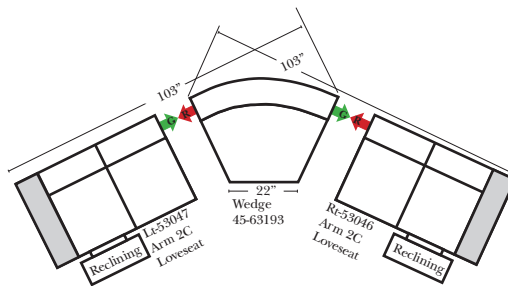

90 Degree / L-Shape Sectional

Put Green Arrows with Red Arrows to Create Sectional Groups → ←

Note:

All Dimensions are approximate, if accuracy is crucial, please contact us for validation of the dimensions shown. However, a 1" to 2" variance can still apply due to foam and upholstery.

23128 Rt Arm 3C Full Sleeper

23137 Lt Arm 3C Full Sleeper w/ 1/2 Curve

23136 Rt Arm 3C Full Sleeper w/ 1/2 Curve

The Suggested Configurations below are only a sample of what the imagination can create, please enjoy creating the configuration that fits your lifestyle, using the ideas below and from the items on the other pages.