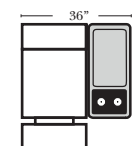

Armless Chair w/Large Straight Console Arm-53128