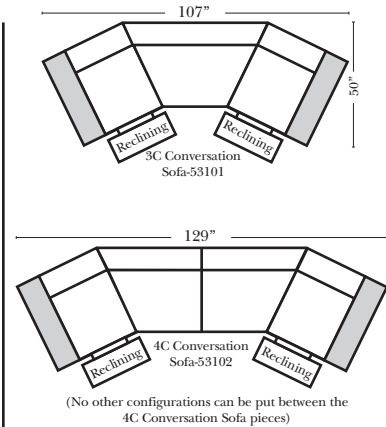

Standard

Put Green Arrows with Red Arrows to Create Sectional Groups → ←

2-Piece Curve Sectional

Put Blue Arrows with Yellow Arrows to Create Sectional Groups → ←

Conversation Sofas

Standards & Options

Standard:

90 Degree / L-Shape Sectional

Put Green Arrows with Red Arrows to Create Sectional Groups → ←

Note:

All Dimensions are approximate, if accuracy is crucial, please contact us for validation of the dimensions shown. However, a 1" to 2" variance can still apply due to foam and upholstery.