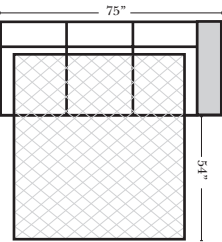

90 Degree / L-Shape Sectional

Put Green Arrows with Red Arrows to Create Sectional Groups → ←

Note:

All Dimensions are approximate, if accuracy is crucial, please contact us for validation of the dimensions shown. However, a 1" to 2" variance can still apply due to foam and upholstery.

23128 Rt Arm 3C Full Sleeper

23137 Lt Arm 3C Full Sleeper w/ 1/2 Curve

23136 Rt Arm 3C Full Sleeper w/ 1/2 Curve

The Suggested Configurations below are only a sample of what the imagination can create, please enjoy creating the configuration that fits your lifestyle, using the ideas below and from the items on the other pages.