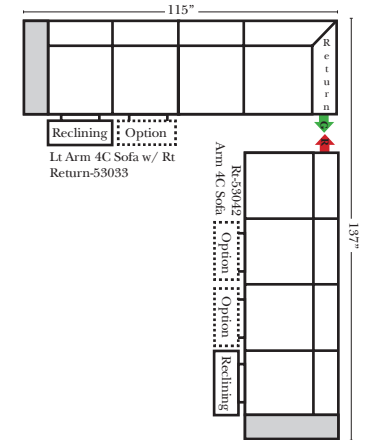

90 Degree / L-Shape Sectional

Put Green Arrows with Red Arrows to Create Sectional Groups → ←

Note:

All Dimensions are approximate, if accuracy is crucial, please contact us for validation of the dimensions shown. However, a 1" to 2" variance can still apply due to foam and upholstery.

23128 Rt Arm 3C Full Sleeper

23137 Lt Arm 3C Full Sleeper w/ 1/2 Curve

23136 Rt Arm 3C Full Sleeper w/ 1/2 Curve

The Suggested Configurations below are only a sample of what the imagination can create, please enjoy creating the configuration that fits your lifestyle, using the ideas below and from the items on the other pages.