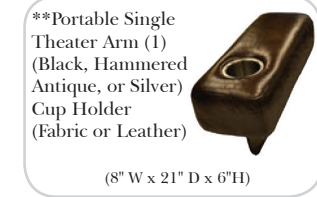

90 Degree / L-Shape Sectional

Put Green Arrows with Red Arrows to Create Sectional Groups → ←

Note:

All Dimensions are approximate, if accuracy is crucial, please contact us for validation of the dimensions shown. However, a 1" to 2" variance can still apply due to foam and upholstery.