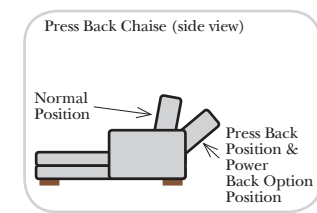

90 Degree / L-Shape Sectional

Put Green Arrows with Red Arrows to Create Sectional Groups → ←

Note:

All Dimensions are approximate, if accuracy is crucial, please contact us for validation of the dimensions shown. However, a 1" to 2" variance can still apply due to foam and upholstery.