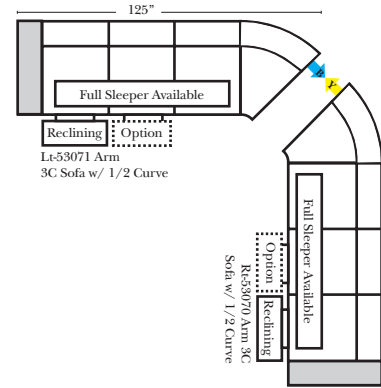

90 Degree / L-Shape Sectional

Put Green Arrows with Red Arrows to Create Sectional Groups → ←

Note:

All Dimensions are approximate, if accuracy is crucial, please contact us for validation of the dimensions shown. However, a 1" to 2" variance can still apply due to foam and upholstery.

23128 Rt Arm 3C Full Sleeper

23137 Lt Arm 3C Full Sleeper w/ 1/2 Curve

23136 Rt Arm 3C Full Sleeper w/ 1/2 Curve

The Suggested Configurations below are only a sample of what the imagination can create, please enjoy creating the configuration that fits your lifestyle, using the ideas below and from the items on the other pages.

Home Theater Seating - Console Arms

Pre-Configured Home Theater Seating

v.10.29.18

Small Straight-63118 Console Arm
 Small Wedge-63119 Console Arm
 Large Straight-63116 Console Arm
 Large Wedge-63117 Console Arm