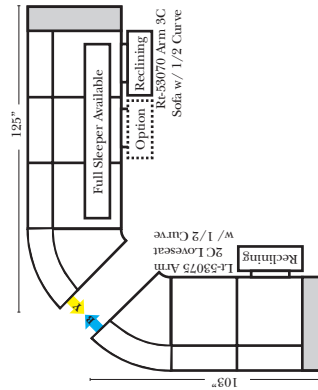

90 Degree / L-Shape Sectional

Put Green Arrows with Red Arrows to Create Sectional Groups → ←

Note:

All Dimensions are approximate, if accuracy is crucial, please contact us for validation of the dimensions shown. However, a 1" to 2" variance can still apply due to foam and upholstery.

23128 Rt Arm 3C Full Sleeper

23137 Lt Arm 3C Full Sleeper w/ 1/2 Curve

23136 Rt Arm 3C Full Sleeper w/ 1/2 Curve

The Suggested Configurations below are only a sample of what the imagination can create, please enjoy creating the configuration that fits your lifestyle, using the ideas below and from the items on the other pages.

Home Theater Seating - Console Arms

Pre-Configured Home Theater Seating

v.10.29.18

Small Straight-63118 Console Arm
 Small Wedge-63119 Console Arm
 Large Straight-63116 Console Arm
 Large Wedge-63117 Console Arm