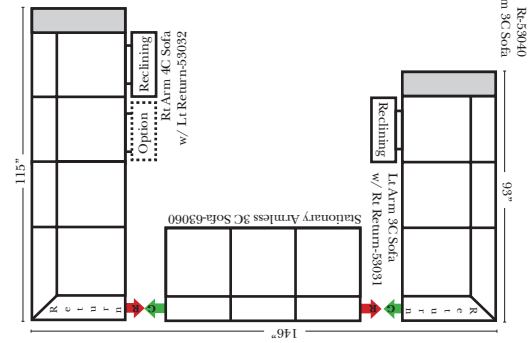

90 Degree / L-Shape Sectional

Put Green Arrows with Red Arrows to Create Sectional Groups → ←

Note:

All Dimensions are approximate, if accuracy is crucial, please contact us for validation of the dimensions shown. However, a 1" to 2" variance can still apply due to foam and upholstery.

23128 Rt Arm 3C Full Sleeper

23137 Lt Arm 3C Full Sleeper w/ 1/2 Curve

23136 Rt Arm 3C Full Sleeper w/ 1/2 Curve

The Suggested Configurations below are only a sample of what the imagination can create, please enjoy creating the configuration that fits your lifestyle, using the ideas below and from the items on the other pages.