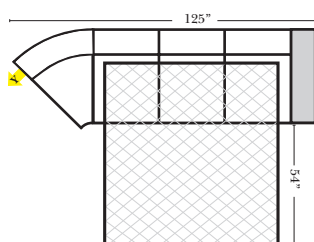

90 Degree / L-Shape Sectional

Put Green Arrows with Red Arrows to Create Sectional Groups → ←

Note:

All Dimensions are approximate, if accuracy is crucial, please contact us for validation of the dimensions shown. However, a 1" to 2" variance can still apply due to foam and upholstery.

Sleepers

Suggested Configurations

v.10.29.18

Sleeper Options: (Additional charges apply)

- Deluxe Innerspring Mattress: Full
- 5" Memory Foam Mattress: Full Only

23126 3C Full Sleeper

23129 Lt Arm 3C Full Sleeper

23128 Rt Arm 3C Full Sleeper

23137 Lt Arm 3C Full Sleeper w/ 1/2 Curve

23136 Rt Arm 3C Full Sleeper w/ 1/2 Curve

The Suggested Configurations below are only a sample of what the imagination can create, please enjoy creating the configuration that fits your lifestyle, using the ideas below and from the items on the other pages.