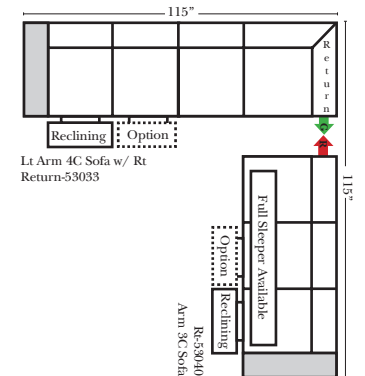

90 Degree / L-Shape Sectional

Put Green Arrows with Red Arrows to Create Sectional Groups → ←

Note:

All Dimensions are approximate, if accuracy is crucial, please contact us for validation of the dimensions shown. However, a 1" to 2" variance can still apply due to foam and upholstery.

23128 Rt Arm 3C Full Sleeper

23137 Lt Arm 3C Full Sleeper w/ 1/2 Curve

23136 Rt Arm 3C Full Sleeper w/ 1/2 Curve

The Suggested Configurations below are only a sample of what the imagination can create, please enjoy creating the configuration that fits your lifestyle, using the ideas below and from the items on the other pages.