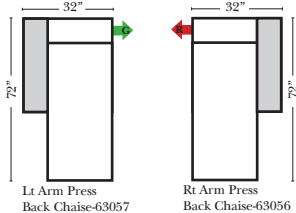

- Power Recliner Mechanism
- Power Lumbar
- Center Seat Recliner (See Option Note)
- Rechargeable Battery Pack (will operate 2 recliner footrests or multiple mechanisms per recliner)
- Swivel Recliner Base (2 Arm Recliner Only)
- Swivel Glider Mechanism (2 Arm Recliner Only)
- Glider Mechanism (2 Arm Recliner Only)
- Lift Chair Dual Motor Mechanism (Lifts Person to a Standing Position), (2 Arm Recliner Only)
- Upholstered Swivel Base (2 Arm Recliner Only)
- Power 180° Swivel Glider Mechanism (2 Arm Recliner Only)
- Swivel Table for Console Arms (Espresso or Walnut Wood Finish)
- **Portable Single Theater Arm (1) (Black, Hammered Antique, or Silver) Cup Holder (Fabric or Leather)

90 Degree / L-Shape Sectional

Put Green Arrows with Red Arrows to Create Sectional Groups → ←

Note:

All Dimensions are approximate, if accuracy is crucial, please contact us for validation of the dimensions shown. However, a 1" to 2" variance can still apply due to foam and upholstery.