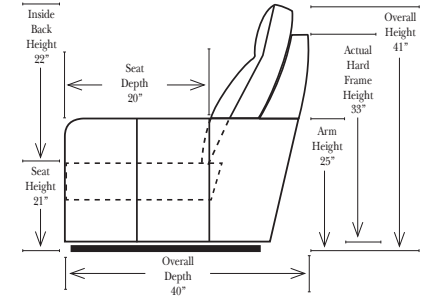

Standard

Put Green Arrows with Red Arrows to Create Sectional Groups → ←

2-Piece Curve Sectional

Put Blue Arrows with Yellow Arrows to Create Sectional Groups → ←

Conversation Sofas

Standards & Options

Standard:

90 Degree / L-Shape Sectional

Put Green Arrows with Red Arrows to Create Sectional Groups → ←

Note:

All Dimensions are approximate, if accuracy is crucial, please contact us for validation of the dimensions shown. However, a 1" to 2" variance can still apply due to foam and upholstery.