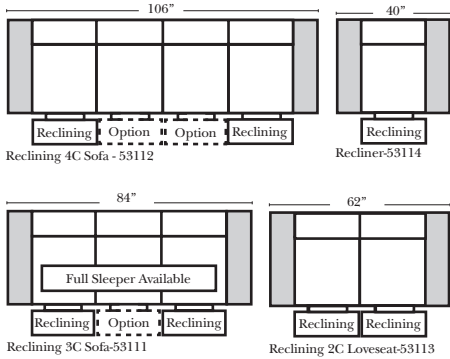

Standard

Put Green Arrows with Red Arrows to Create Sectional Groups → ←

2-Piece Curve Sectional

Put Blue Arrows with Yellow Arrows to Create Sectional Groups → ←

Conversation Sofas

Standards & Options

Standard:

90 Degree / L-Shape Sectional

Put Green Arrows with Red Arrows to Create Sectional Groups → ←

Note:

All Dimensions are approximate, if accuracy is crucial, please contact us for validation of the dimensions shown. However, a 1" to 2" variance can still apply due to foam and upholstery.