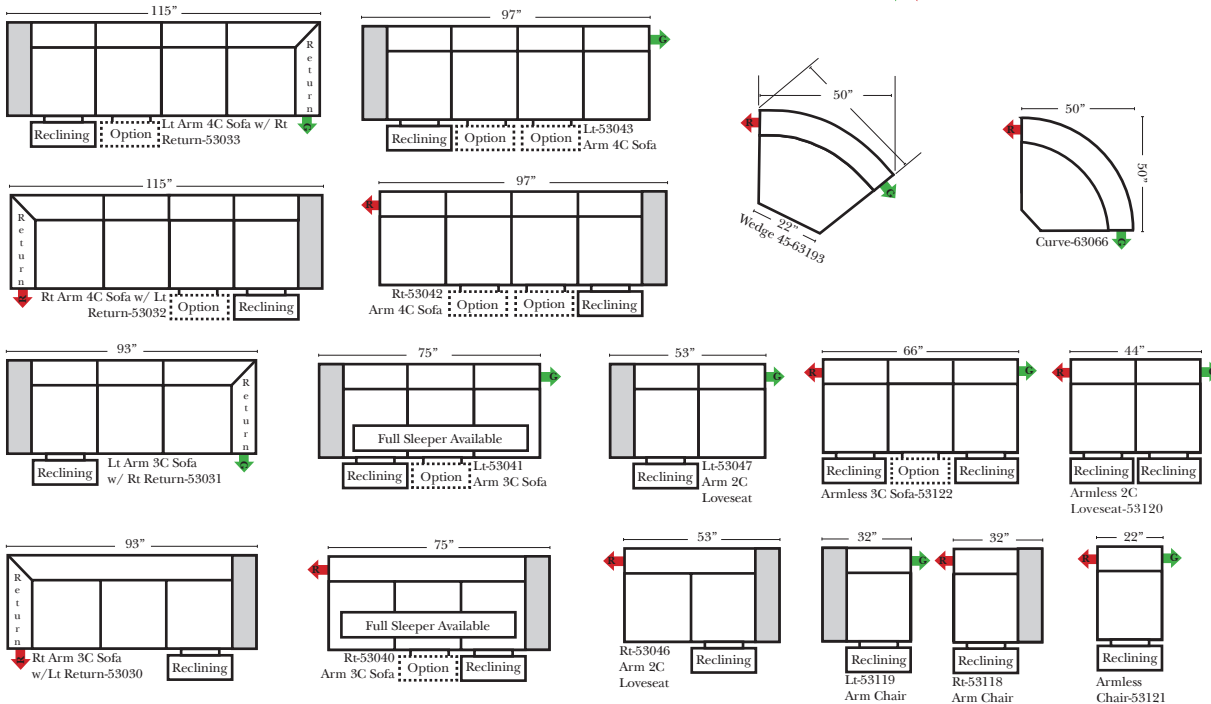

Standard

Put Green Arrows with Red Arrows to Create Sectional Groups → ←

2-Piece Curve Sectional

Put Blue Arrows with Yellow Arrows to Create Sectional Groups → ←

Conversation Sofas

Standards & Options

Standard:

90 Degree / L-Shape Sectional

Put Green Arrows with Red Arrows to Create Sectional Groups → ←

Note:

All Dimensions are approximate, if accuracy is crucial, please contact us for validation of the dimensions shown. However, a 1" to 2" variance can still apply due to foam and upholstery.