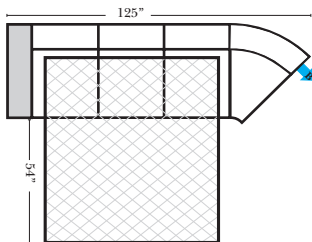

90 Degree / L-Shape Sectional

Put Green Arrows with Red Arrows to Create Sectional Groups → ←

Note:

All Dimensions are approximate, if accuracy is crucial, please contact us for validation of the dimensions shown. However, a 1" to 2" variance can still apply due to foam and upholstery.

Sleepers

Suggested Configurations

v.10.29.18

Sleeper Options: (Additional charges apply)

- Deluxe Innerspring Mattress: Full
- 5" Memory Foam Mattress: Full Only

23126 3C Full Sleeper

23129 Lt Arm 3C Full Sleeper

23128 Rt Arm 3C Full Sleeper

23137 Lt Arm 3C Full Sleeper w/ 1/2 Curve

23136 Rt Arm 3C Full Sleeper w/ 1/2 Curve

The Suggested Configurations below are only a sample of what the imagination can create, please enjoy creating the configuration that fits your lifestyle, using the ideas below and from the items on the other pages.