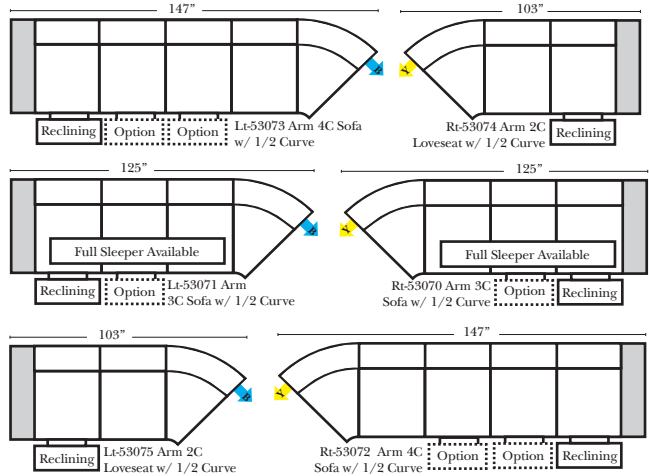

Standard

Put Green Arrows with Red Arrows to Create Sectional Groups → ←

2-Piece Curve Sectional

Put Blue Arrows with Yellow Arrows to Create Sectional Groups → ←

Conversation Sofas

Standards & Options

Standard:

90 Degree / L-Shape Sectional

Put Green Arrows with Red Arrows to Create Sectional Groups → ←

Note:

All Dimensions are approximate, if accuracy is crucial, please contact us for validation of the dimensions shown. However, a 1" to 2" variance can still apply due to foam and upholstery.