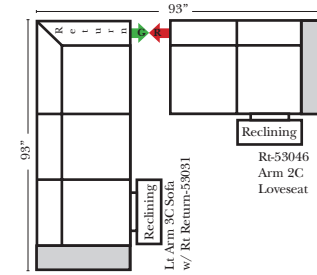

90 Degree / L-Shape Sectional

Put Green Arrows with Red Arrows to Create Sectional Groups → ←

Note:

All Dimensions are approximate, if accuracy is crucial, please contact us for validation of the dimensions shown. However, a 1" to 2" variance can still apply due to foam and upholstery.

23128 Rt Arm 3C Full Sleeper

23137 Lt Arm 3C Full Sleeper w/ 1/2 Curve

23136 Rt Arm 3C Full Sleeper w/ 1/2 Curve

The Suggested Configurations below are only a sample of what the imagination can create, please enjoy creating the configuration that fits your lifestyle, using the ideas below and from the items on the other pages.

Home Theater Seating - Console Arms

Pre-Configured Home Theater Seating

v.10.29.18

Small Straight-63118 Console Arm
 Small Wedge-63119 Console Arm
 Large Straight-63116 Console Arm
 Large Wedge-63117 Console Arm