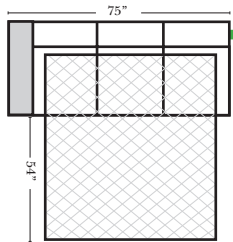

23129 Lt Arm 3C Full Sleeper