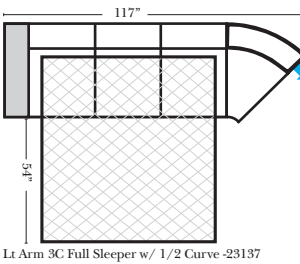

Sleepers

Put Green Arrows with Red Arrows to Create Sectional Groups
Put Blue Arrows with Yellow Arrows to Create Sectional Groups