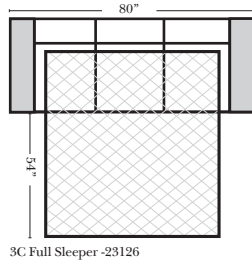

Sleepers

Put Green Arrows with Red Arrows to Create Sectional Groups
Put Blue Arrows with Yellow Arrows to Create Sectional Groups