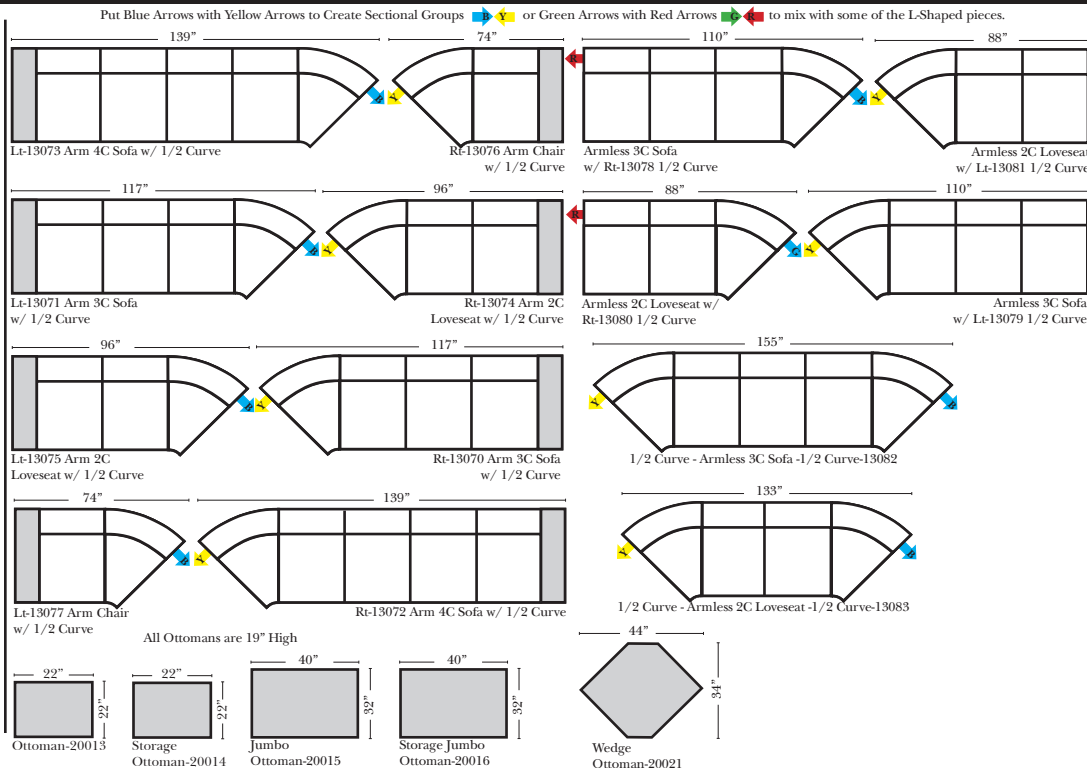

Standard & Armless (All 4 seat items ship as one piece if stationary, two pieces if motion installed)

Features

Standard:

- Available in Full & Top Grain Leathers
- Available in Luxury Fabrics
- All Hardwood Frames

Options:

- Down Seats (additional Charge)
- No. 33 Firm Foam

Sleeper Options: (All the below options are at additional charges)

- Full Sleeper available w/Standard Mattress
- Deluxe Innerspring Mattress: Full
- Air Dream Coil Mattress: Full Only

L-Shape / 90 Degree Sectional

(All 4 seat items ship as one piece if stationary, two pieces if motion installed)

Note:

All Dimensions are approximate, if accuracy is crucial, please contact us for validation of the dimensions shown. However, a 1" to 2" variance can still apply due to foam and upholstery.