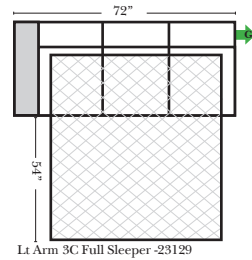

Sleepers

Put Green Arrows with Red Arrows to Create Sectional Groups
Put Blue Arrows with Yellow Arrows to Create Sectional Groups