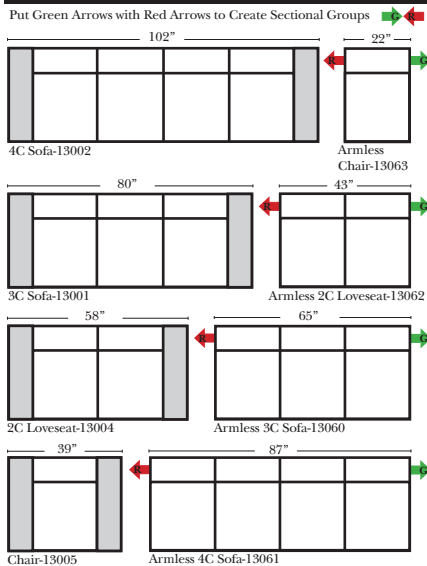

Standard & Armless (All 4 seat items ship as one piece if stationary, two pieces if motion installed)

Features

Standard:

- Available in Full & Top Grain Leathers
- Available in Luxury Fabrics
- All Hardwood Frames

Options:

- Down Seats (additional Charge)
- No. 33 Firm Foam

Sleeper Options: (All the below options are at additional charges)

- Full Sleeper available w/Standard Mattress
- Deluxe Innerspring Mattress: Full
- Air Dream Coil Mattress: Full Only

L-Shape / 90 Degree Sectional

(All 4 seat items ship as one piece if stationary, two pieces if motion installed)

Note:

All Dimensions are approximate, if accuracy is crucial, please contact us for validation of the dimensions shown. However, a 1" to 2" variance can still apply due to foam and upholstery.