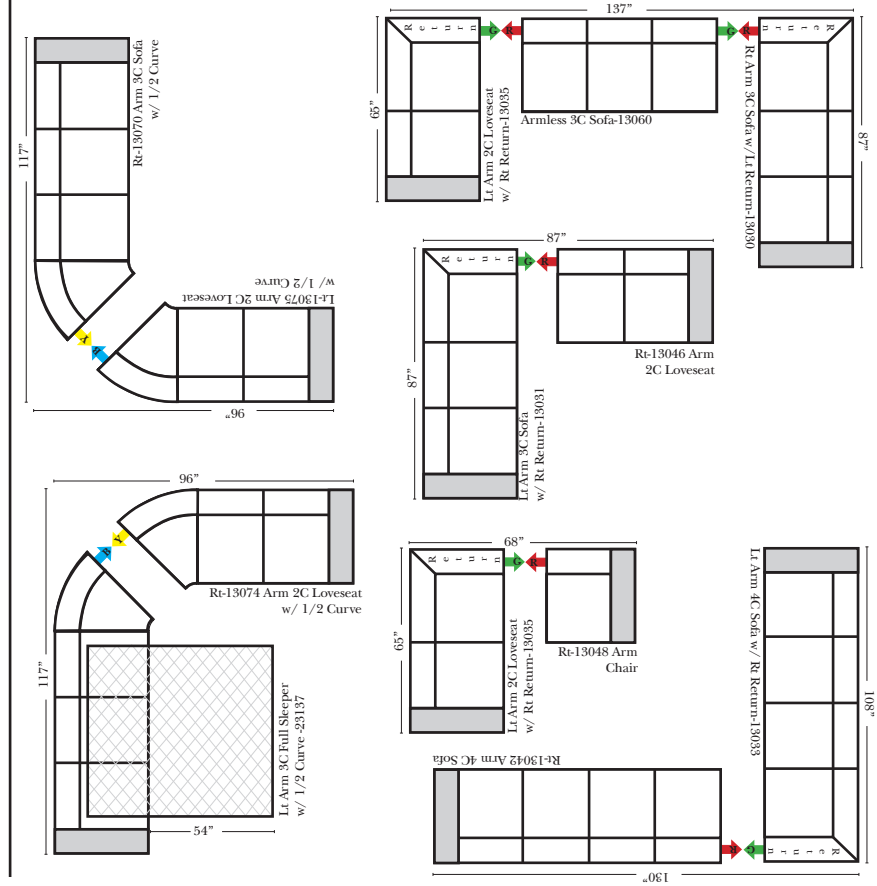

Suggested Configurations

v.03.15.21

The Suggested Configurations below are only a sample of what the imagination can create, please enjoy creating the configuration that fits your lifestyle, using the ideas below and from the items on the opposite page.