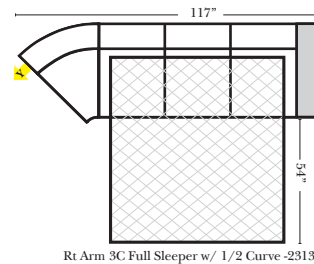

Sleepers

Put Green Arrows with Red Arrows to Create Sectional Groups
Put Blue Arrows with Yellow Arrows to Create Sectional Groups