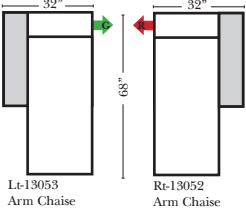

Chaise & Conversation Sectionals

Put Green Arrows with Red Arrows to Create Sectional Groups
Put Orange Arrows with Tan Arrows to Create Sectional Groups