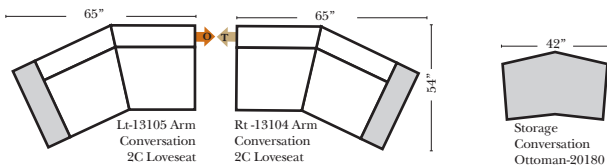

Chaise & Conversation Sectionals

Put Green Arrows with Red Arrows to Create Sectional Groups
Put Orange Arrows with Tan Arrows to Create Sectional Groups