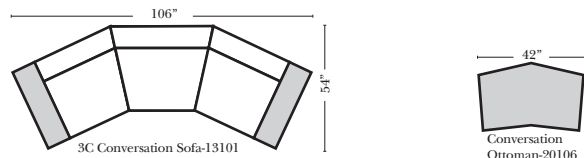

Chaise & Conversation Sectionals

Put Green Arrows with Red Arrows to Create Sectional Groups
Put Orange Arrows with Tan Arrows to Create Sectional Groups