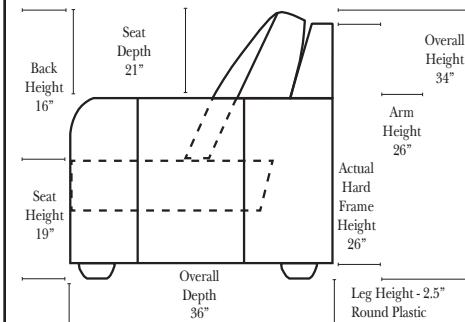

Standard & Armless (All 4 seat items ship as one piece if stationary, two pieces if motion installed)

Features

Standard:

- Available in Full & Top Grain Leathers
- Available in Luxury Fabrics
- All Hardwood Frames

Options:

- Down Seats (additional Charge)
- No. 33 Firm Foam

Sleeper Options: (All the below options are at additional charges)

- Full Sleeper available w/Standard Mattress
- Deluxe Innerspring Mattress: Full
- Air Dream Coil Mattress: Full Only