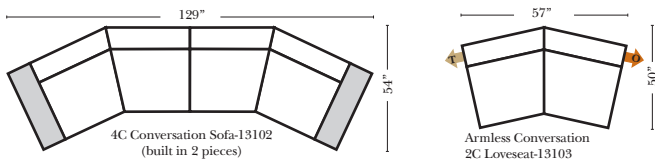

Chaise & Conversation Sectionals

Put Green Arrows with Red Arrows to Create Sectional Groups
Put Orange Arrows with Tan Arrows to Create Sectional Groups