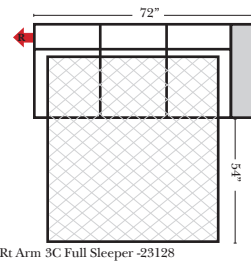

Sleepers

Put Green Arrows with Red Arrows to Create Sectional Groups
Put Blue Arrows with Yellow Arrows to Create Sectional Groups