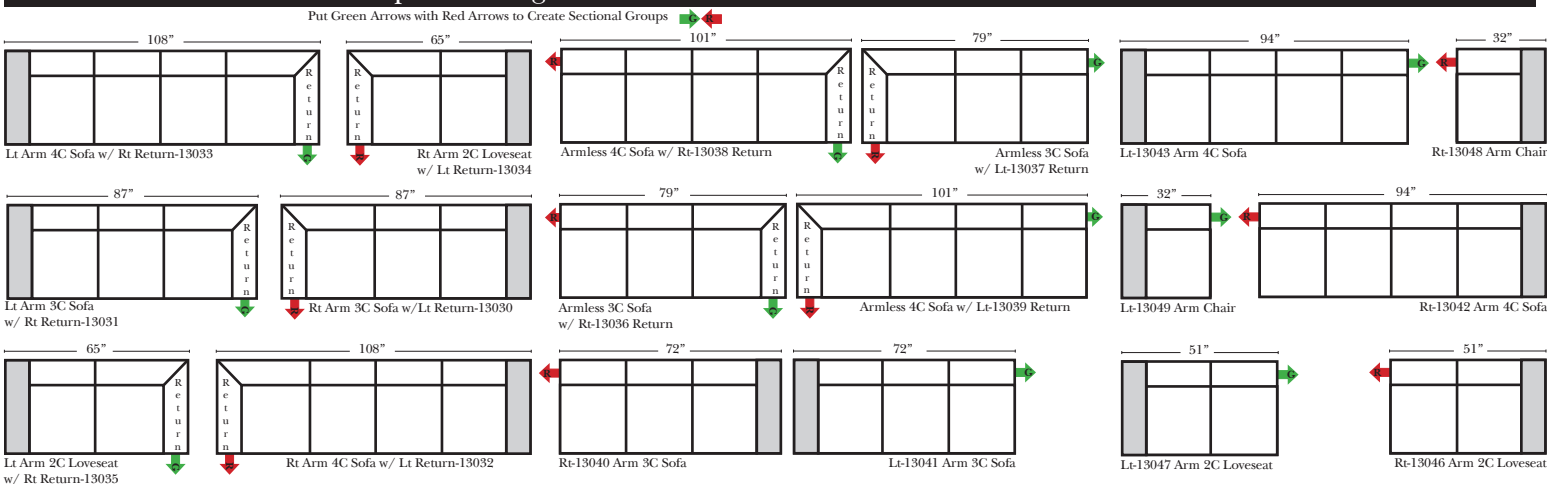

Options:

- Down Seats (additional Charge)
- No. 33 Firm Foam

Sleeper Options: (All the below options are at additional charges)

- Full Sleeper available w/Standard Mattress
- Deluxe Innerspring Mattress: Full
- Air Dream Coil Mattress: Full Only

L-Shape / 90 Degree Sectional

(All 4 seat items ship as one piece if stationary, two pieces if motion installed)

Note:

All Dimensions are approximate, if accuracy is crucial, please contact us for validation of the dimensions shown. However, a 1" to 2" variance can still apply due to foam and upholstery.