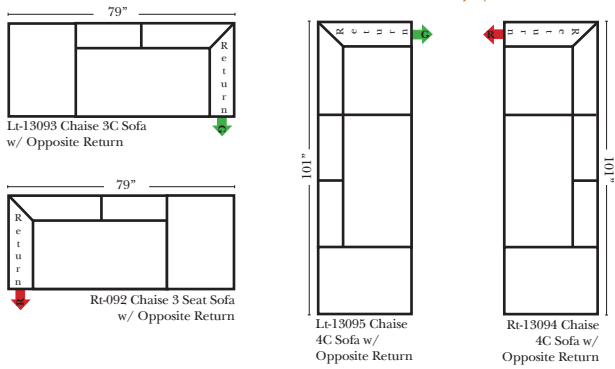

Chaise & Conversation Sectionals

Put Green Arrows with Red Arrows to Create Sectional Groups
Put Orange Arrows with Tan Arrows to Create Sectional Groups