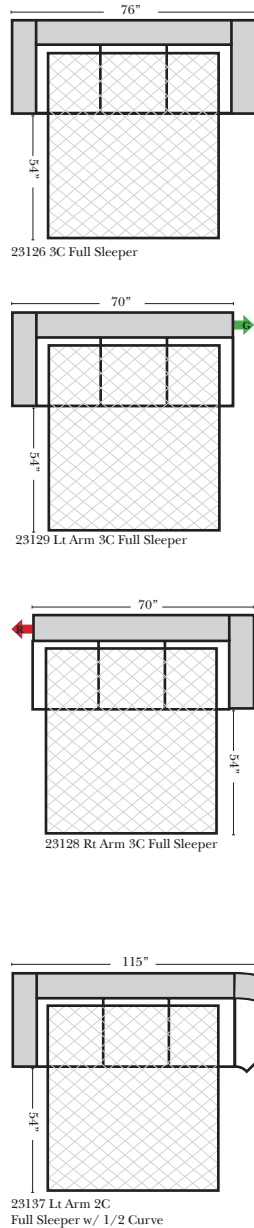

Sleepers

Put Green Arrows with Red Arrows to Create Sectional Groups
Put Blue Arrows with Yellow Arrows to Create Sectional Groups