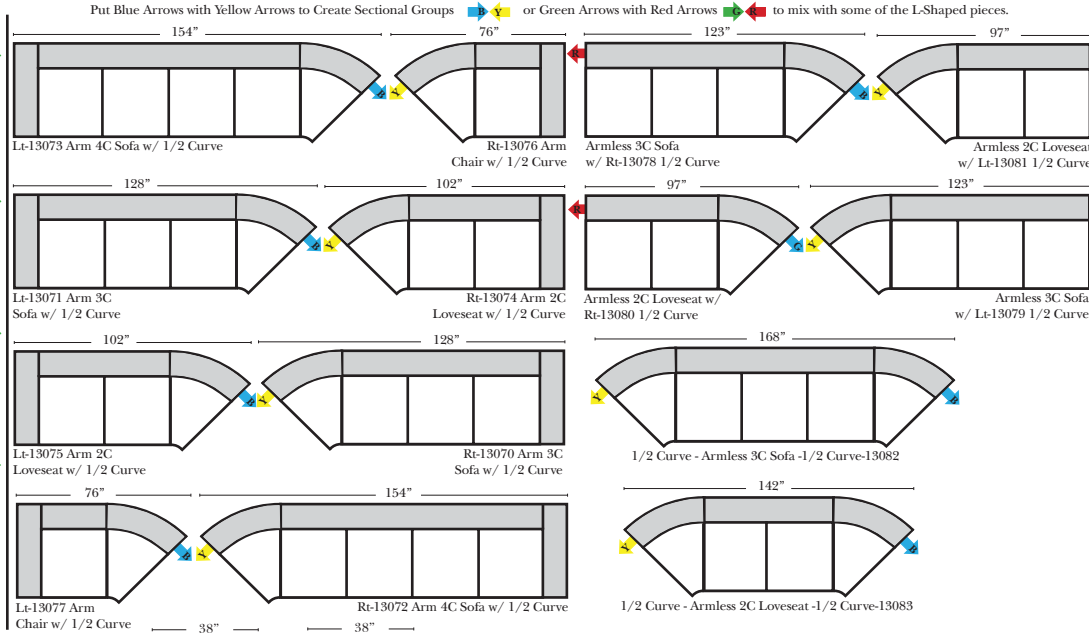

2-Piece Curve Sectional

Standard & Options

Standard:

- Available in Full & Top Grain Leathers
- Available in Luxury Fabrics
- All Hardwood Frames
- Chrome Leg

Options: (No Additional Charge)

- No. 33 Firm Foam
- Wood Leg Finish (Available in Cherry, Chocolate, Espresso, Honey Oak, & Shadow)
- Arm Pillows (will be included, ONLY when a style is ordered with fabric seat AND back cushions)

Options: (Additional Charges Apply)

- Down Seats & Down Backs
- Upholstered Swivel Base(2 arm Chair Only)

Sleeper Options: (Additional Charges Apply)

- Queen Sleeper available w/Standard Mattress
- Twin Sleeper available w/Standard Mattress
- 5" Memory Foam Mattress: Queen / Twin
- Air Dream Coil Mattress: Queen Only - (No Twin)
- Hideaway Air Mattress: Queen Only (Shipped in a Separate Box)