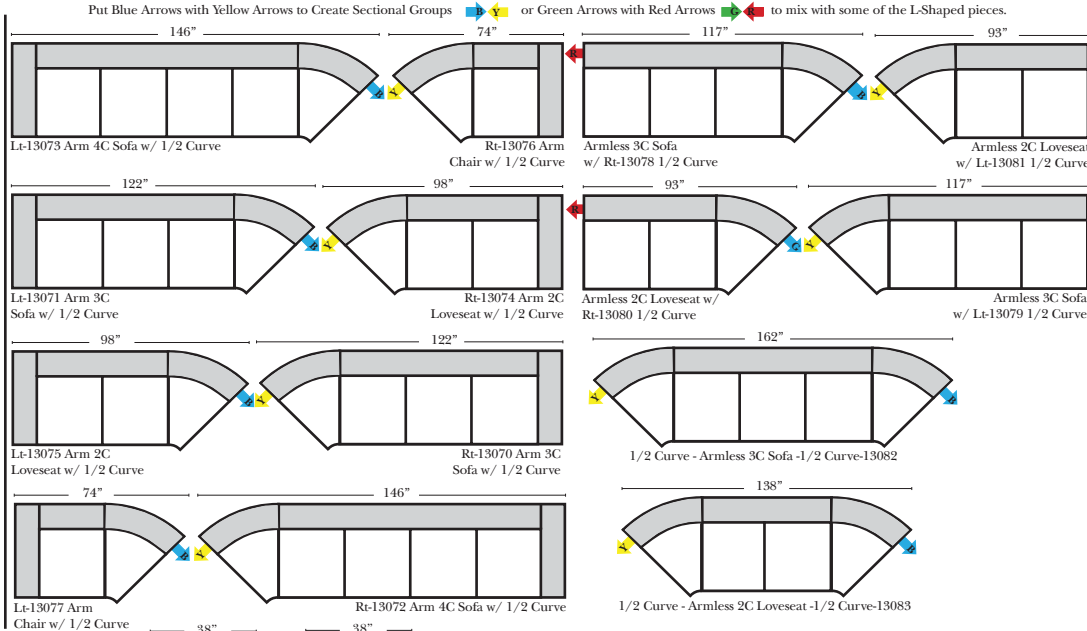

2-Piece Curve Sectional

Standard & Options

Standard:

- Available in Full & Top Grain Leathers
- Available in Luxury Fabrics
- All Hardwood Frames
- Chrome Leg

Options: (No Additional Charge)

- No. 33 Firm Foam
- Wood Leg Finish (Available in Cherry, Chocolate, Espresso, Honey Oak, & Shadow)
- Arm Pillows (will be included, ONLY when a style is ordered with fabric seat AND back cushions)

Options: (Additional Charges Apply)

- Down Seats & Down Backs
- Upholstered Swivel Base(2 arm Chair Only)

Sleeper Options: (Additional Charges Apply)

- Queen Sleeper available w/Standard Mattress
- Twin Sleeper available w/Standard Mattress
- 5" Memory Foam Mattress: Queen / Twin
- Air Dream Coil Mattress: Queen Only - (No Twin)
- Hideaway Air Mattress: Queen Only (Shipped in a Separate Box)