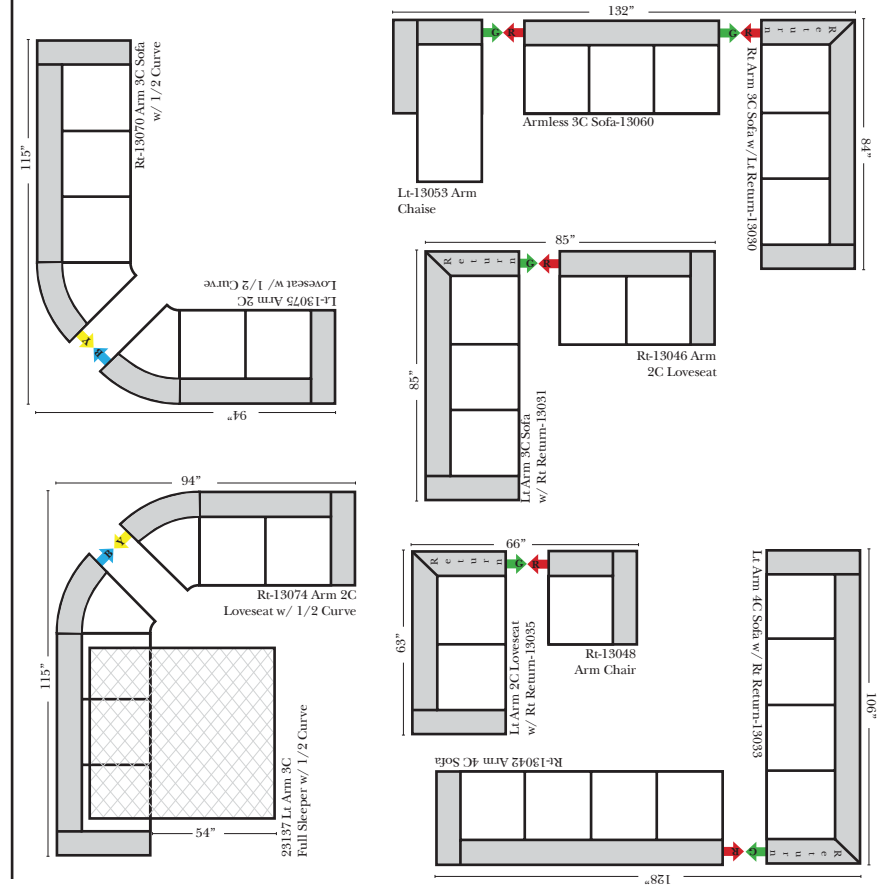

Suggested Configurations

v.05.10.18

The Suggested Configurations below are only a sample of what the imagination can create, please enjoy creating the configuration that fits your lifestyle, using the ideas below and from the items on the opposite page.