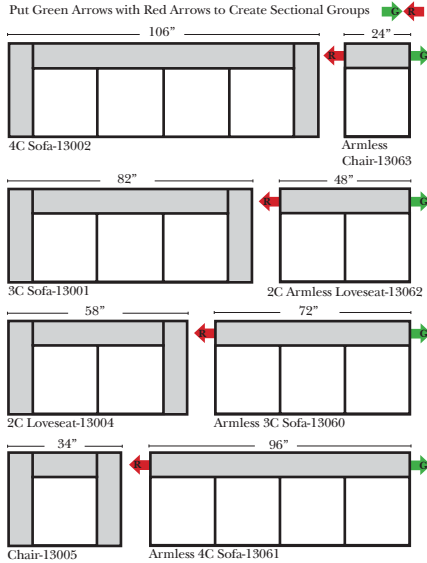

Standard / Ottomans / Armless