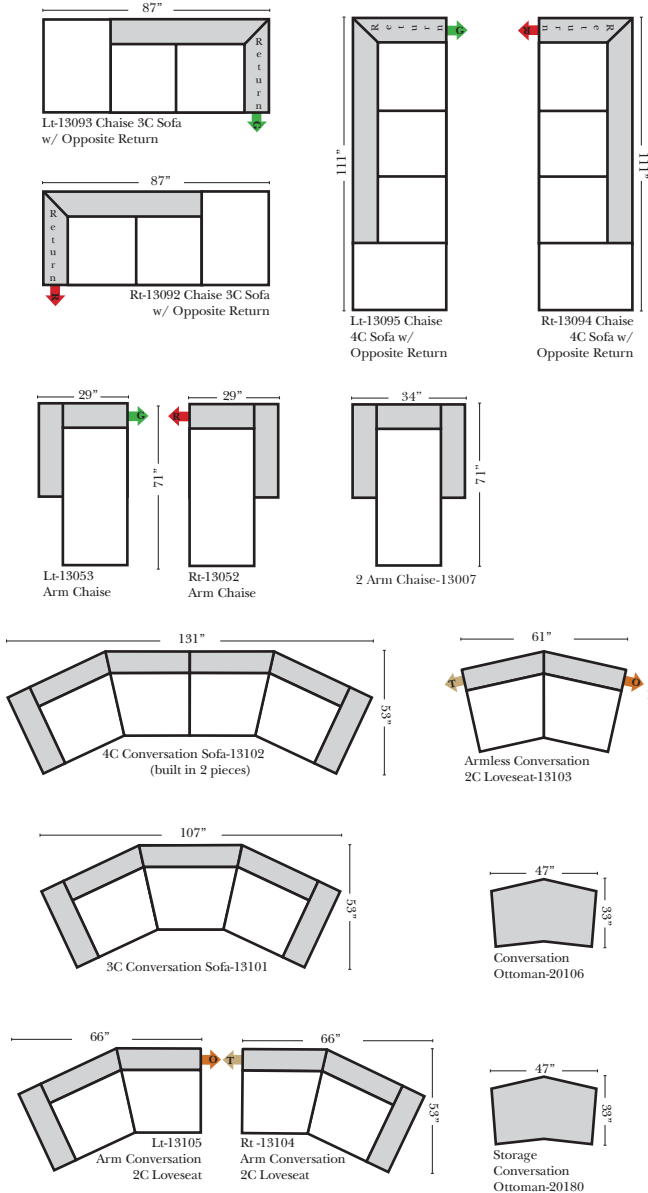

Bumper / Return Chaise & Conversation Sofas

Put Green Arrows with Red Arrows to Create Sectional Groups
Put Orange Arrows with Tan Arrows to Create Sectional Groups