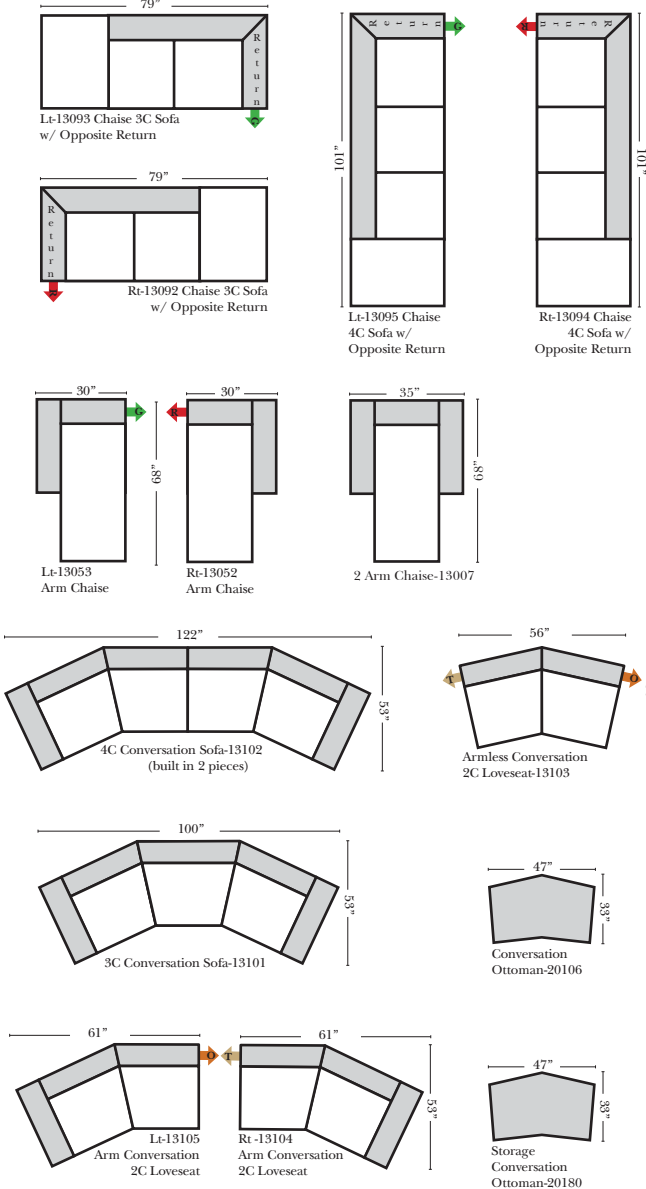

Bumper / Return Chaise & Conversation Sofas

Put Green Arrows with Red Arrows to Create Sectional Groups
Put Orange Arrows with Tan Arrows to Create Sectional Groups