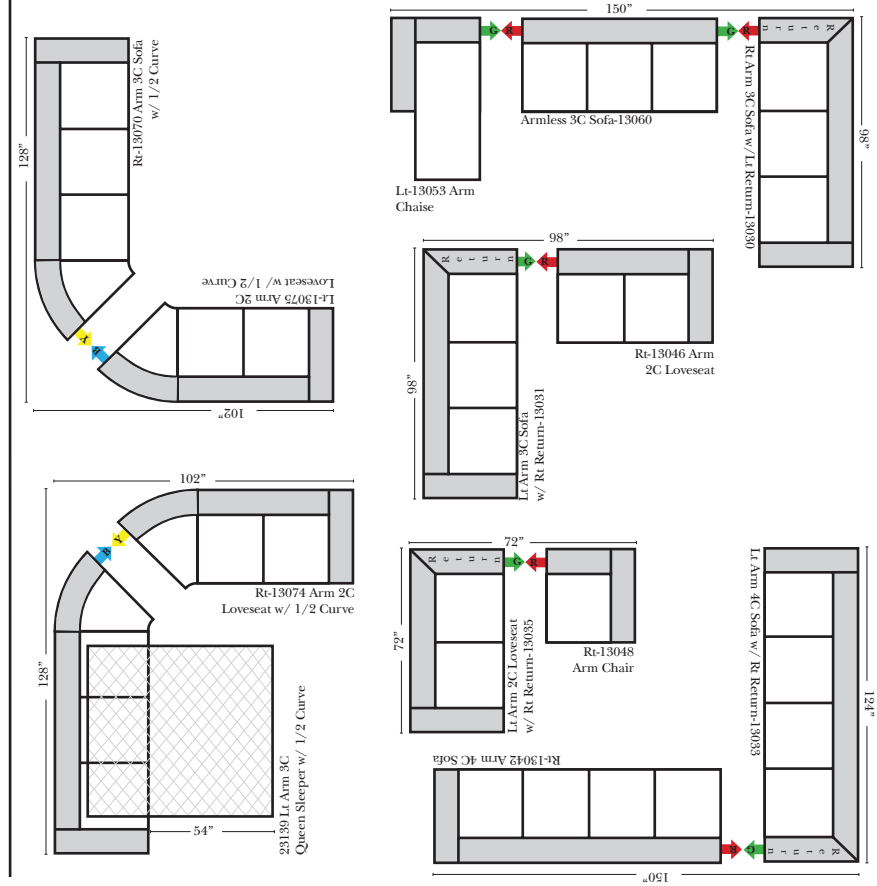

Suggested Configurations

v.05.10.18

The Suggested Configurations below are only a sample of what the imagination can create, please enjoy creating the configuration that fits your lifestyle, using the ideas below and from the items on the opposite page.