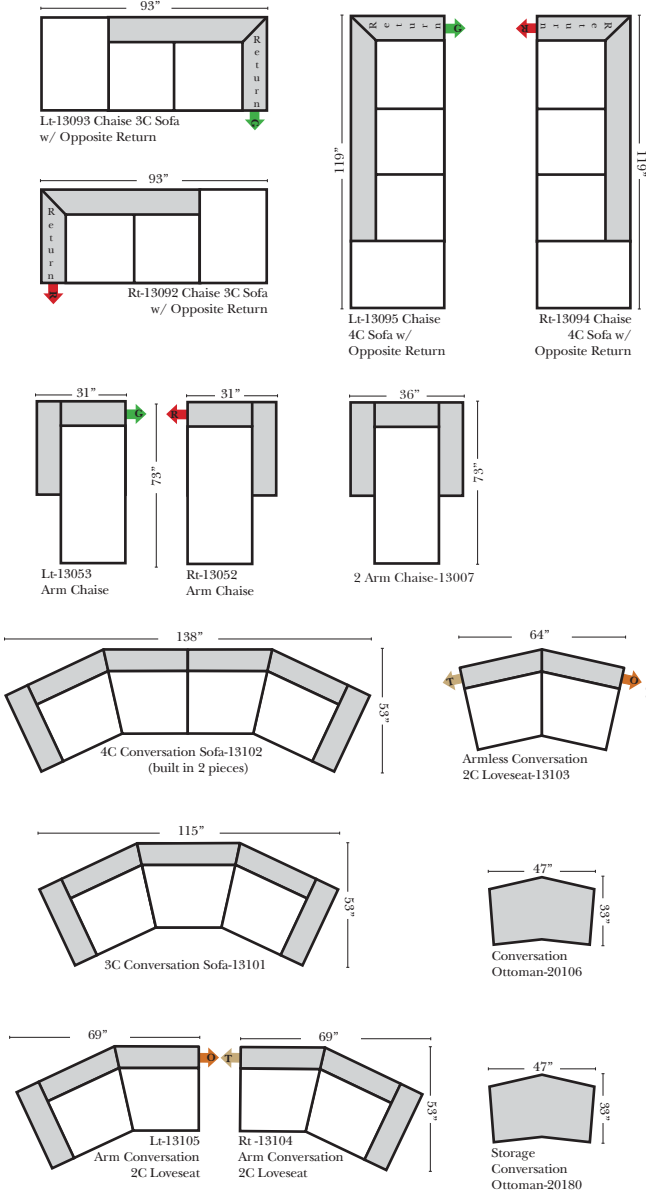

Bumper / Return Chaise & Conversation Sofas

Put Green Arrows with Red Arrows to Create Sectional Groups
Put Orange Arrows with Tan Arrows to Create Sectional Groups