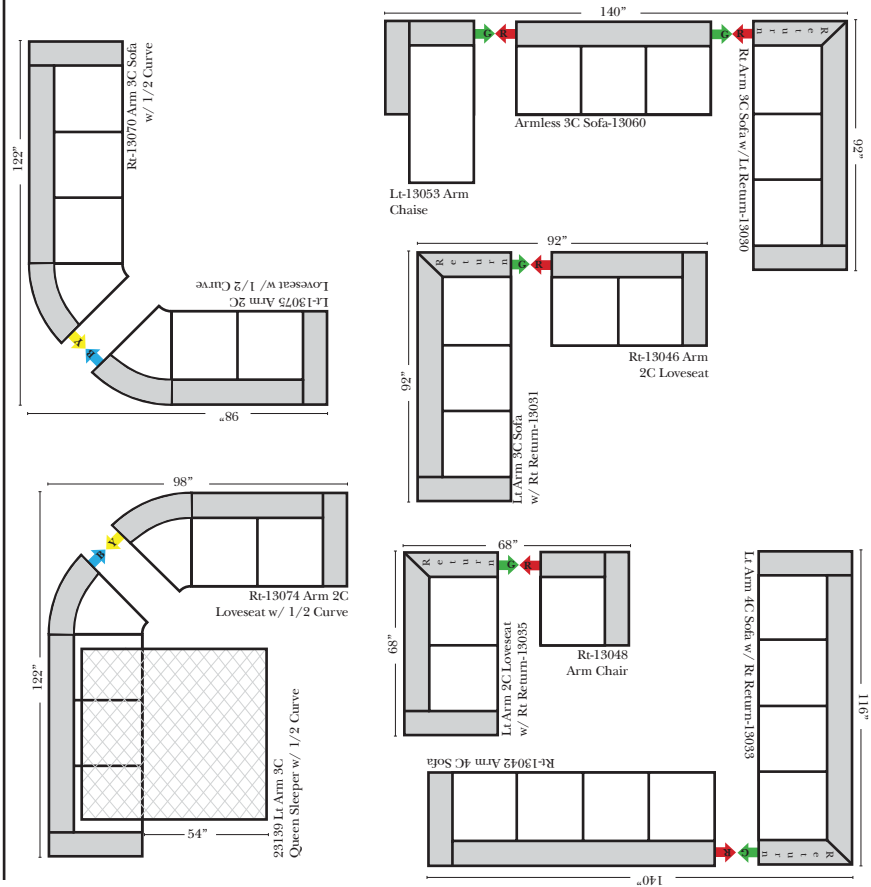

Suggested Configurations

v.05.10.18

The Suggested Configurations below are only a sample of what the imagination can create, please enjoy creating the configuration that fits your lifestyle, using the ideas below and from the items on the opposite page.