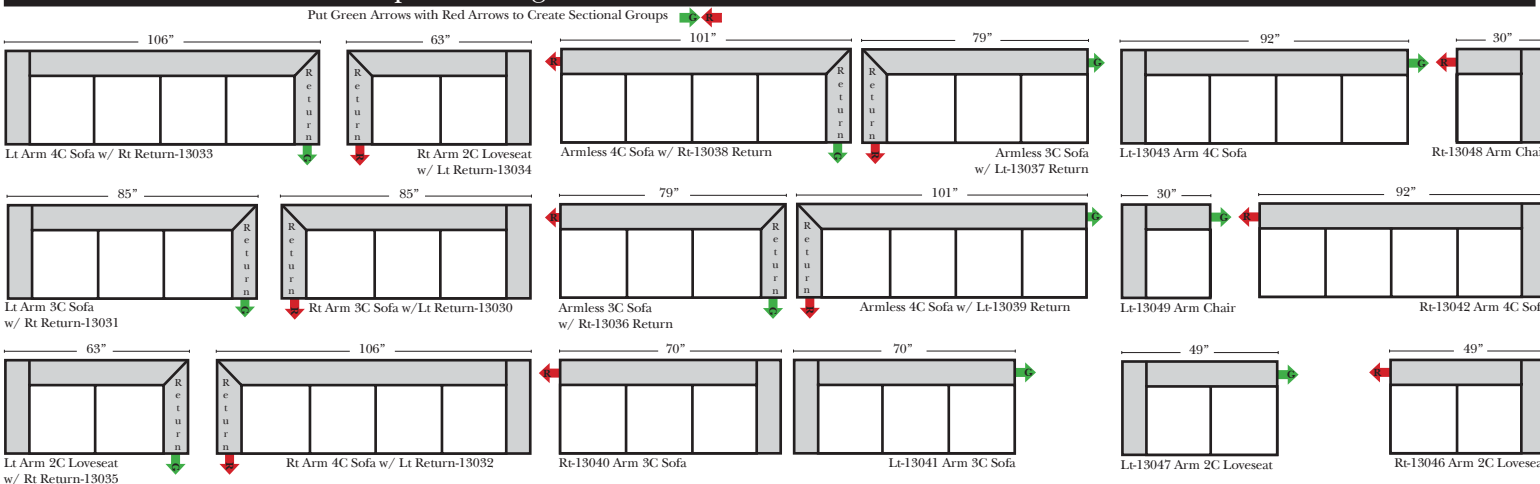

L-Shape / 90 Degree Sectional

(All 4 seat items ship as one piece if stationary, two pieces if motion installed)

Note:

All Dimensions are approximate, if accuracy is crucial, please contact us for validation of the dimensions shown. However, a 1" to 2" variance can still apply due to foam and upholstery.