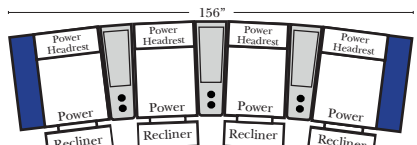

Recl 4C Sofa w/3 Small Wedge Console Arms-53863