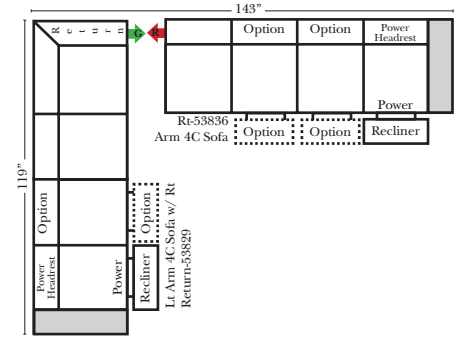

Suggested Configurations

v.12.07.18

The Suggested Configurations below are only a sample of what the imagination can create, please enjoy creating the configuration that fits your lifestyle, using the ideas below and from the items on the opposite page.