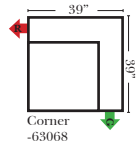

Chaise / Curve & Conversation / Armless

Put Green Arrows with Red Arrows to Create Sectional Groups