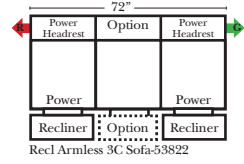

Chaise / Curve & Conversation / Armless

Put Green Arrows with Red Arrows to Create Sectional Groups