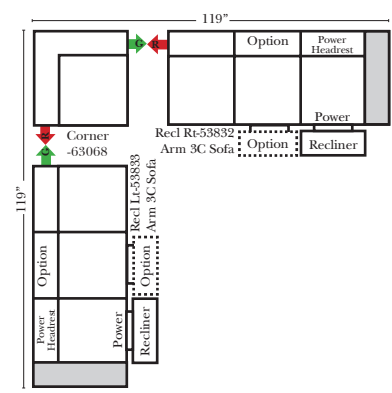

Suggested Configurations

v.12.07.18

The Suggested Configurations below are only a sample of what the imagination can create, please enjoy creating the configuration that fits your lifestyle, using the ideas below and from the items on the opposite page.