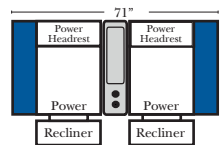

Pre-Configured Home Theater Seating

v.12.07.18

Home Theater Pre-Configured Small Straight & Wedge Consoles

Recl 2C Loveseat w/1 Small Straight Console Arm-53856

Recl 3C Sofa w/2 Small Straight Console Arms-53858