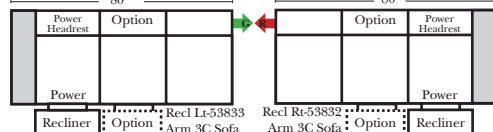

Sleeper Options: (N/A for this style)

Note:

All Dimensions are approximate, if accuracy is crucial, please contact us for validation of the dimensions shown. However, a 1" to 2" variance can still apply due to foam and upholstery.

90 Degree / L-Shape Sectional

Put Green Arrows with Red Arrows to Create Sectional Groups

**Portable Single Theater Arm (1) (Black, Hammered Antique, or Silver) Cup Holder (Fabric or Leather)

(8" W x 21" D x 6"H)