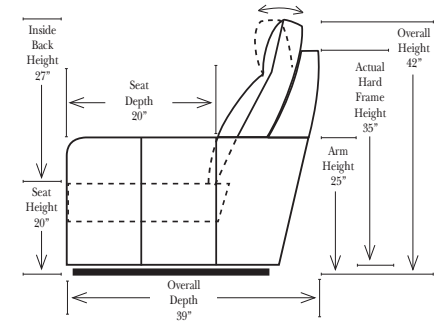

Standard

2 Piece Curve Sectional - N/A on this style

v.12.07.18

Recl 4C Sofa - 53803

Recl 3C Sofa - 53801

Recl 2C Loveseat - 53805

Recliner - 53806

2 Piece Curves not Available on this style

90 Degree / L-Shape Sectional

Put Green Arrows with Red Arrows to Create Sectional Groups

**Portable Single Theater Arm (1) (Black, Hammered Antique, or Silver) Cup Holder (Fabric or Leather)

(8" W x 21" D x 6"H)