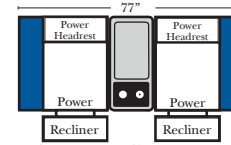

Recl 4C Sofa w/2 Small Straight Console Arms-53860

Recl Armless Chair w/Small Straight Console Arm-53876

Recl 4C Sofa w/3 Small Straight Console Arms-53862

Recl 2C Loveseat w/1 Small Wedge Console Arms-53867

Recl 3C Sofa w/2 Small Wedge Console Arms-53859

Recl 4C Sofa w/2 Small Wedge Console Arms-53861

Recl Armless Chair w/Small Wedge Console Arm-53877

Recl 4C Sofa w/3 Small Wedge Console Arms-53863

Home Theater Pre-Configured Large Straight & Wedge Consoles