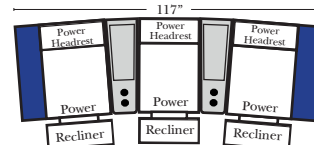

Pre-Configured Home Theater Seating

v.12.07.18

Home Theater Pre-Configured Small Straight & Wedge Consoles

Recl 2C Loveseat w/1 Small Straight Console Arm-53856

Recl 3C Sofa w/2 Small Straight Console Arms-53858

Recl 4C Sofa w/2 Small Straight Console Arms-53860

Recl Armless Chair w/Small Straight Console Arm-53876

Recl 4C Sofa w/3 Small Straight Console Arms-53862

Recl 2C Loveseat w/1 Small Wedge Console Arms-53867