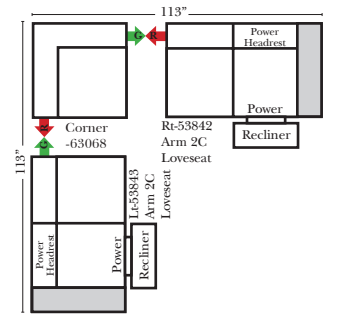

Suggested Configurations

v.12.07.18

The Suggested Configurations below are only a sample of what the imagination can create, please enjoy creating the configuration that fits your lifestyle, using the ideas below and from the items on the opposite page.