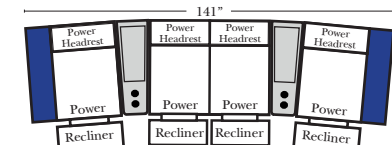

Recl 4C Sofa w/2 Small Wedge Console Arms-53861