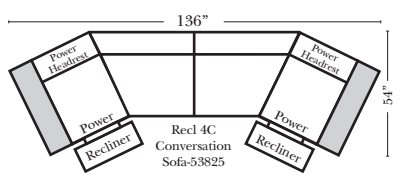

90 Degree / L-Shape Sectional

Put Green Arrows with Red Arrows to Create Sectional Groups

**Portable Single Theater Arm (1) (Black, Hammered Antique, or Silver) Cup Holder (Fabric or Leather)

(8" W x 21" D x 6"H)

Chaise / Curve & Conversation / Armless

Put Green Arrows with Red Arrows to Create Sectional Groups

(No other configurations can be put between the 4C Conversation Sofa pieces)

Suggested Configurations

v.12.07.18