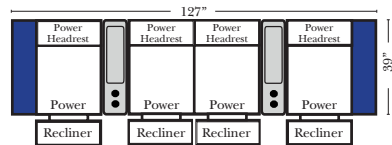

Pre-Configured Home Theater Seating

v.12.07.18

Home Theater Pre-Configured Small Straight & Wedge Consoles

Recl 2C Loveseat w/1 Small Straight Console Arm-53856

Recl 3C Sofa w/2 Small Straight Console Arms-53858