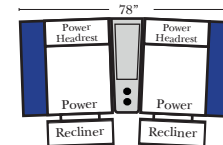

Pre-Configured Home Theater Seating

v.12.07.18

Home Theater Pre-Configured Small Straight & Wedge Consoles

Recl 2C Loveseat w/1 Small Straight Console Arm-53856

Recl 3C Sofa w/2 Small Straight Console Arms-53858

Recl 4C Sofa w/2 Small Straight Console Arms-53860

Recl Armless Chair w/Small Straight Console Arm-53876

Recl 4C Sofa w/3 Small Straight Console Arms-53862

Recl 2C Loveseat w/1 Small Wedge Console Arms-53867