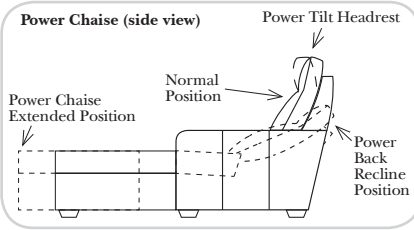

90 Degree / L-Shape Sectional

Put Green Arrows with Red Arrows to Create Sectional Groups

**Portable Single Theater Arm (1) (Black, Hammered Antique, or Silver) Cup Holder (Fabric or Leather)

(8" W x 21" D x 6"H)

Chaise / Curve & Conversation / Armless

Put Green Arrows with Red Arrows to Create Sectional Groups

(No other configurations can be put between the 4C Conversation Sofa pieces)

Suggested Configurations

v.12.07.18