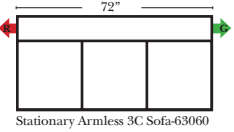

Chaise / Curve & Conversation / Armless

Put Green Arrows with Red Arrows to Create Sectional Groups