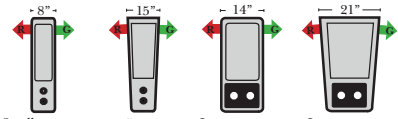

Home Theater Seating - Console Arms

Small Straight-63118 Console Arm
Small Wedge-63119 Console Arm
Large Straight-63116 Console Arm
Large Wedge-63117 Console Arm

Large console arm wood finish is standard as Espresso, available in Walnut - Small console is upholstered.

Pre-Configured Home Theater Seating

v.12.07.18