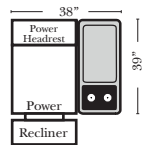

Recl Armless Chair w/Large Straight Console Arm-53878