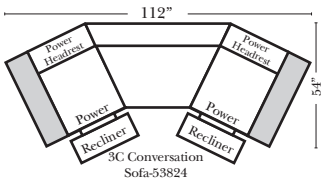

Chaise / Curve & Conversation / Armless

Put Green Arrows with Red Arrows to Create Sectional Groups