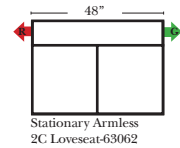

Chaise / Curve & Conversation / Armless

Put Green Arrows with Red Arrows to Create Sectional Groups