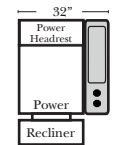

Recl Armless Chair w/Small Straight Console Arm-53876