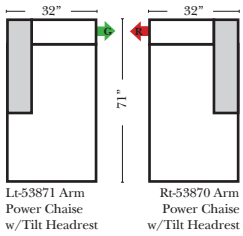

Chaise / Curve & Conversation / Armless

Put Green Arrows with Red Arrows to Create Sectional Groups