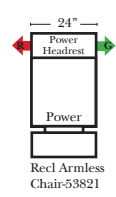

Chaise / Curve & Conversation / Armless

Put Green Arrows with Red Arrows to Create Sectional Groups