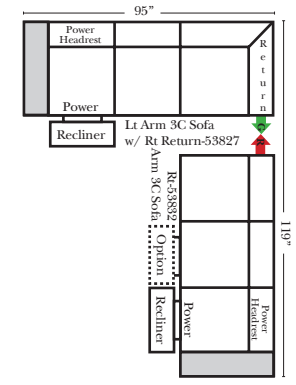

Suggested Configurations

v.12.07.18

The Suggested Configurations below are only a sample of what the imagination can create, please enjoy creating the configuration that fits your lifestyle, using the ideas below and from the items on the opposite page.