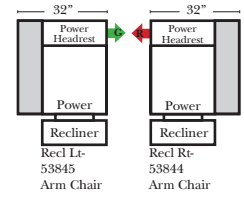

Chaise / Curve & Conversation / Armless

Put Green Arrows with Red Arrows to Create Sectional Groups