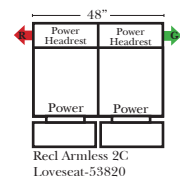

Chaise / Curve & Conversation / Armless

Put Green Arrows with Red Arrows to Create Sectional Groups