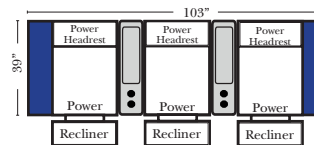

Pre-Configured Home Theater Seating

v.12.07.18

Home Theater Pre-Configured Small Straight & Wedge Consoles

Recl 2C Loveseat w/1 Small Straight Console Arm-53856

Recl 3C Sofa w/2 Small Straight Console Arms-53858