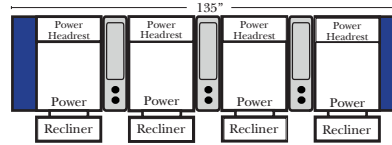

Recl 4C Sofa w/3 Small Straight Console Arms-53862