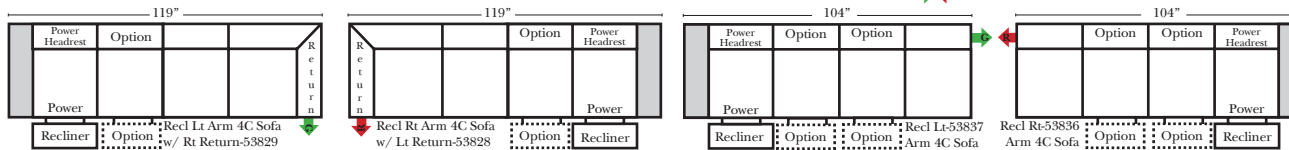

Sleeper Options: (N/A for this style)

Note:

All Dimensions are approximate, if accuracy is crucial, please contact us for validation of the dimensions shown. However, a 1" to 2" variance can still apply due to foam and upholstery.

90 Degree / L-Shape Sectional

Put Green Arrows with Red Arrows to Create Sectional Groups

**Portable Single Theater Arm (1) (Black, Hammered Antique, or Silver) Cup Holder (Fabric or Leather)

(8" W x 21" D x 6"H)

Chaise / Curve & Conversation / Armless

Put Green Arrows with Red Arrows to Create Sectional Groups

(No other configurations can be put between the 4C Conversation Sofa pieces)

Suggested Configurations

v.12.07.18