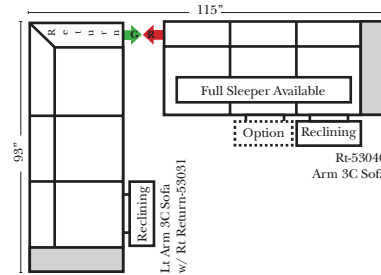

Sleepers

Suggested Configurations

v.11.12.18

Sleeper Options: (Additional charges apply)

- Deluxe Innerspring Mattress: Full
- 5" Memory Foam Mattress: Full Only

The Suggested Configurations below are only a sample of what the imagination can create, please enjoy creating the configuration that fits your lifestyle, using the ideas below and from the items on the other pages.