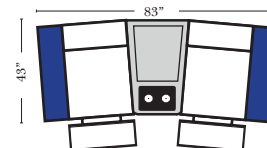

2C Loveseat w/1 Large Wedge Console Arms-53133