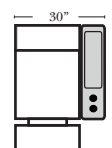

Armless Chair w/Small Straight Console Arm-53126