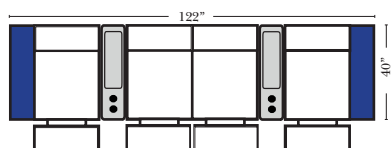

4C Sofa w/2 Small Straight Console Arms-53144