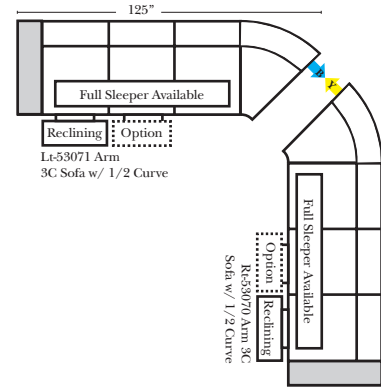

Sleepers

Suggested Configurations

v.11.12.18

Sleeper Options: (Additional charges apply)

- Deluxe Innerspring Mattress: Full
- 5" Memory Foam Mattress: Full Only

The Suggested Configurations below are only a sample of what the imagination can create, please enjoy creating the configuration that fits your lifestyle, using the ideas below and from the items on the other pages.