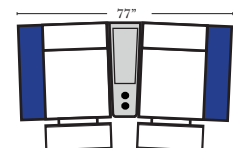

2C Loveseat w/1 Small Wedge Console Arms-53143