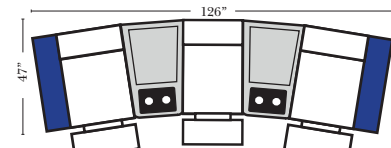

3C Sofa w/2 Large Wedge Console Arms-53131