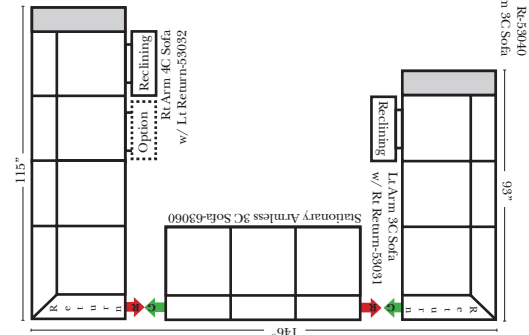

Sleepers

Suggested Configurations

v.11.12.18

Sleeper Options: (Additional charges apply)

- Deluxe Innerspring Mattress: Full
- 5" Memory Foam Mattress: Full Only

The Suggested Configurations below are only a sample of what the imagination can create, please enjoy creating the configuration that fits your lifestyle, using the ideas below and from the items on the other pages.