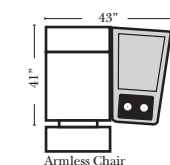

Armless Chair w/Large Wedge Console Arm-53129