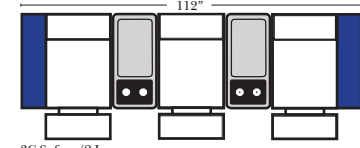

Home Theater Pre-Configured Large Straight & Wedge Consoles

3C Sofa w/2 Large Straight Console Arms-53130