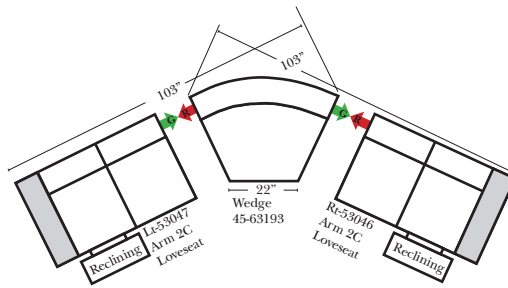

Sleepers

Suggested Configurations

v.11.12.18

Sleeper Options: (Additional charges apply)

- Deluxe Innerspring Mattress: Full
- 5" Memory Foam Mattress: Full Only

The Suggested Configurations below are only a sample of what the imagination can create, please enjoy creating the configuration that fits your lifestyle, using the ideas below and from the items on the other pages.