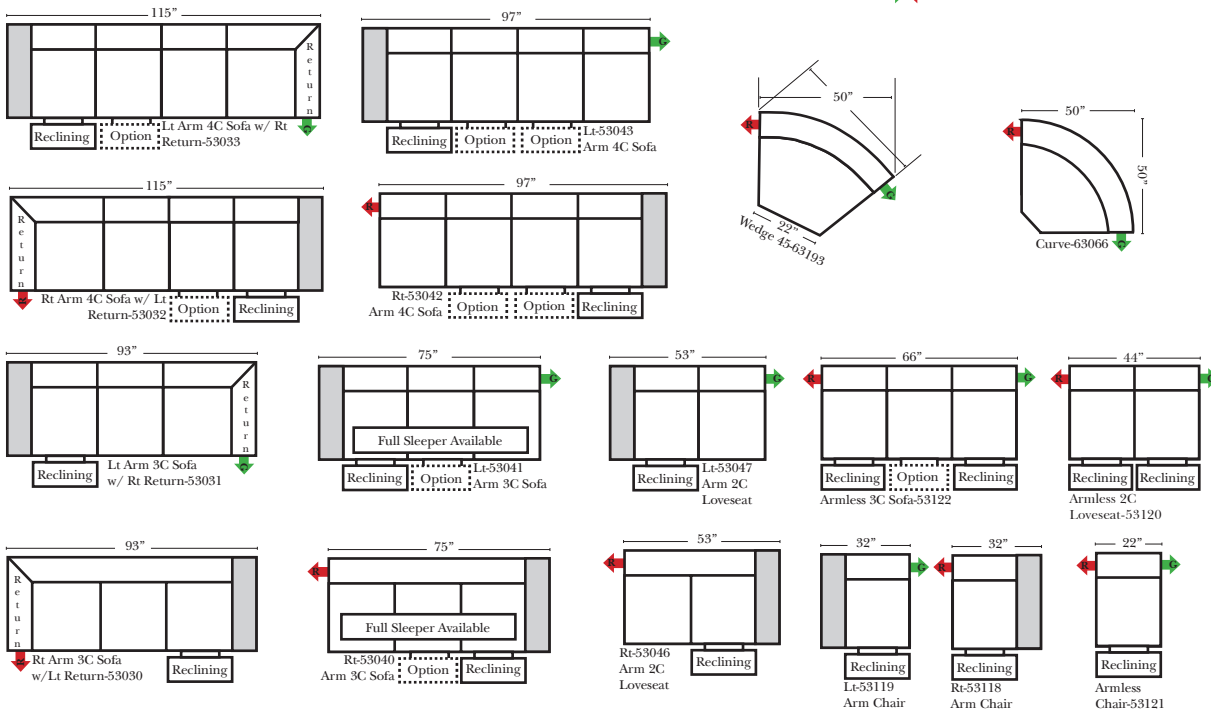

90 Degree / L-Shape Sectional

Put Green Arrows with Red Arrows to Create Sectional Groups → ←