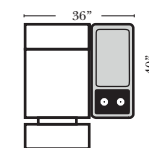

Armless Chair w/Large Straight Console Arm-53128