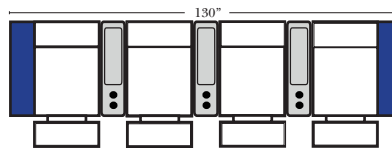

4C Sofa w/3 Small Straight Console Arms-53146