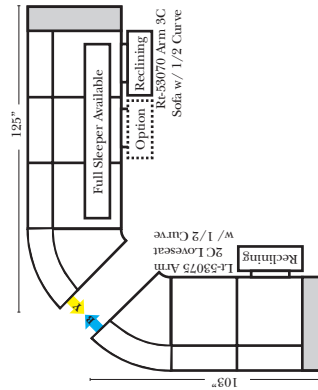

Sleepers

Suggested Configurations

v.11.12.18

Sleeper Options: (Additional charges apply)

- Deluxe Innerspring Mattress: Full
- 5" Memory Foam Mattress: Full Only

The Suggested Configurations below are only a sample of what the imagination can create, please enjoy creating the configuration that fits your lifestyle, using the ideas below and from the items on the other pages.