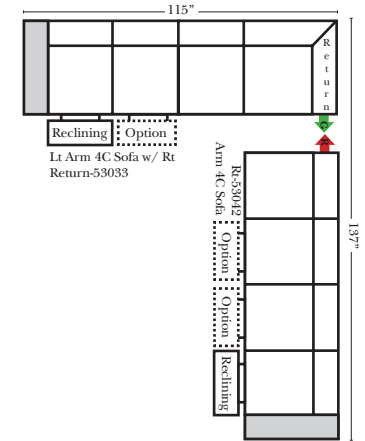

Sleepers

Suggested Configurations

v.11.12.18

Sleeper Options: (Additional charges apply)

- Deluxe Innerspring Mattress: Full
- 5" Memory Foam Mattress: Full Only

The Suggested Configurations below are only a sample of what the imagination can create, please enjoy creating the configuration that fits your lifestyle, using the ideas below and from the items on the other pages.