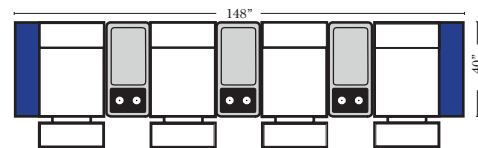

4C Sofa w/3 Large Straight Console Arms-53136