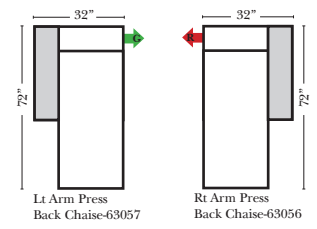

90 Degree / L-Shape Sectional

Put Green Arrows with Red Arrows to Create Sectional Groups → ←