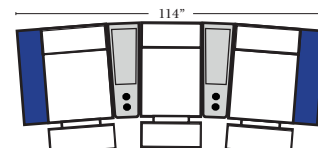

3C Sofa w/2 Small Wedge Console Arms-53141