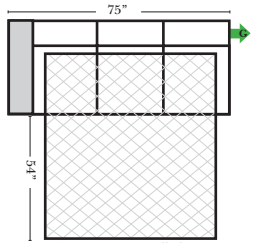

### Sleeper Options: (Additional charges apply)

- Deluxe Innerspring Mattress: Full
- 5" Memory Foam Mattress: Full Only

23126 3C Full Sleeper

23129 Lt Arm 3C Full Sleeper

23128 Rt Arm 3C Full Sleeper

23137 Lt Arm 3C Full Sleeper w/ 1/2 Curve