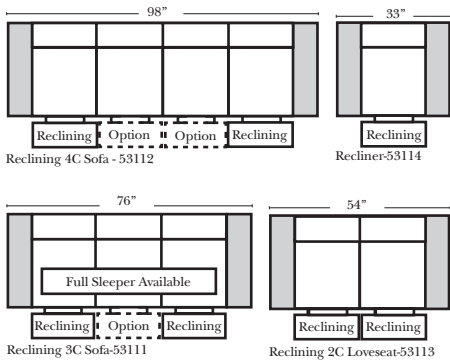

Standard

Put Green Arrows with Red Arrows to Create Sectional Groups → ←