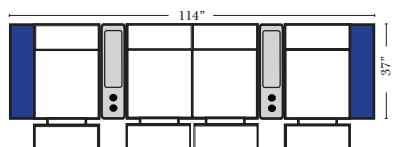

4C Sofa w/2 Small Straight Console Arms-53144