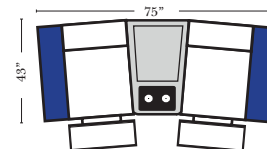

3C Sofa w/2 Small Wedge Console Arms-53141

4C Sofa w/2 Small Wedge Console Arms-53145

Armless Chair w/Small Wedge Console Arm-53127

4C Sofa w/3 Small Wedge Console Arms-53147

Home Theater Pre-Configured Large Straight & Wedge Consoles

2C Loveseat w/1 Large Straight Console Arm-53132

3C Sofa w/2 Large Straight Console Arms-53130

4C Sofa w/2 Large Straight Console Arms-53134

Armless Chair w/Large Straight Console Arm-53128

4C Sofa w/3 Large Straight Console Arms-53136

2C Loveseat w/1 Large Wedge Console Arms-53133

3C Sofa w/2 Large Wedge Console Arms-53131

4C Sofa w/2 Large Wedge Console Arms-53135

Armless Chair w/Large Wedge Console Arm-53129

4C Sofa w/3 Large Wedge Console Arms-53137