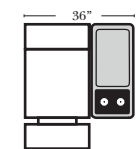

3C Sofa w/2 Small Straight Console Arms-53140

4C Sofa w/2 Small Straight Console Arms-53144

Armless Chair w/Small Straight Console Arm-53126

4C Sofa w/3 Small Straight Console Arms-53146

2C Loveseat w/1 Small Wedge Console Arms-53143

3C Sofa w/2 Small Wedge Console Arms-53141

4C Sofa w/2 Small Wedge Console Arms-53145

Armless Chair w/Small Wedge Console Arm-53127

4C Sofa w/3 Small Wedge Console Arms-53147

Home Theater Pre-Configured Large Straight & Wedge Consoles

2C Loveseat w/1 Large Straight Console Arm-53132

3C Sofa w/2 Large Straight Console Arms-53130

4C Sofa w/2 Large Straight Console Arms-53134

Armless Chair w/Large Straight Console Arm-53128

4C Sofa w/3 Large Straight Console Arms-53136