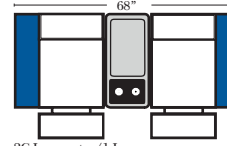

3C Sofa w/2 Small Straight Console Arms-53140

4C Sofa w/2 Small Straight Console Arms-53144

Armless Chair w/Small Straight Console Arm-53126

4C Sofa w/3 Small Straight Console Arms-53146

2C Loveseat w/1 Small Wedge Console Arms-53143

3C Sofa w/2 Small Wedge Console Arms-53141

4C Sofa w/2 Small Wedge Console Arms-53145

Armless Chair w/Small Wedge Console Arm-53127

4C Sofa w/3 Small Wedge Console Arms-53147

Home Theater Pre-Configured Large Straight & Wedge Consoles

2C Loveseat w/1 Large Straight Console Arm-53132

3C Sofa w/2 Large Straight Console Arms-53130

4C Sofa w/2 Large Straight Console Arms-53134

Armless Chair w/Large Straight Console Arm-53128

4C Sofa w/3 Large Straight Console Arms-53136