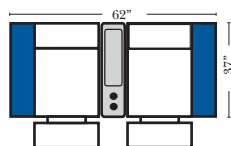

Home Theater Pre-Configured Small Straight & Wedge Consoles

2C Loveseat w/1 Small Straight Console Arm-53142