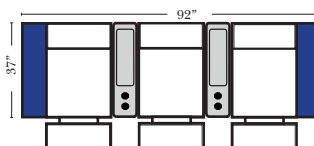

3C Sofa w/2 Small Straight Console Arms-53140