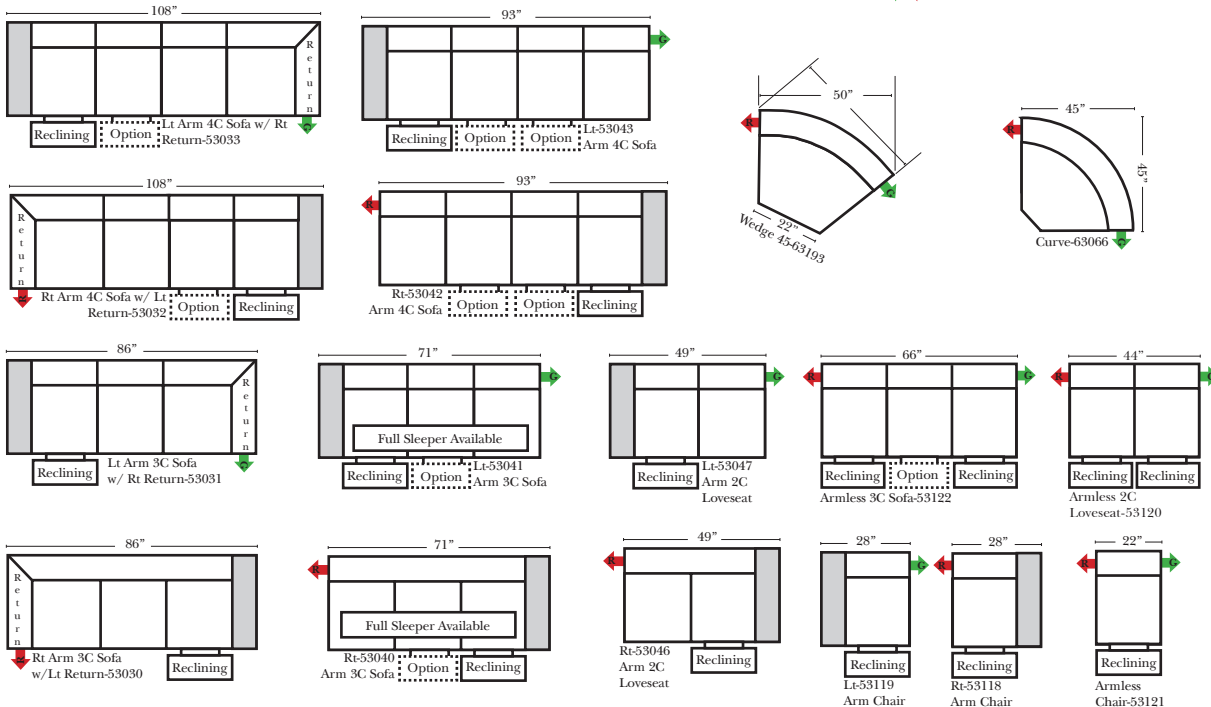

90 Degree / L-Shape Sectional

Put Green Arrows with Red Arrows to Create Sectional Groups → ←