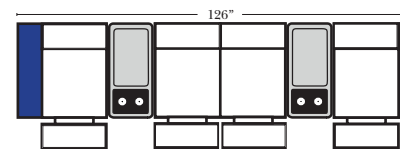

4C Sofa w/2 Large Straight Console Arms-53134