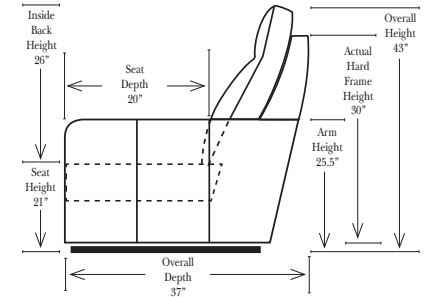

Standard

Put Green Arrows with Red Arrows to Create Sectional Groups → ←

2-Piece Curve Sectional

Put Blue Arrows with Yellow Arrows to Create Sectional Groups → ←

Conversation Sofas

Standards & Options

Standard:

Note:

All Dimensions are approximate, if accuracy is crucial, please contact us for validation of the dimensions shown. However, a 1" to 2" variance can still apply due to foam and upholstery.

90 Degree / L-Shape Sectional