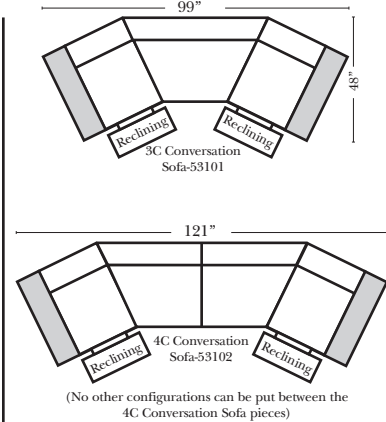

Standard

Put Green Arrows with Red Arrows to Create Sectional Groups → ←

2-Piece Curve Sectional

Put Blue Arrows with Yellow Arrows to Create Sectional Groups → ←

Conversation Sofas

Standards & Options

Standard:

Note:

All Dimensions are approximate, if accuracy is crucial, please contact us for validation of the dimensions shown. However, a 1" to 2" variance can still apply due to foam and upholstery.

90 Degree / L-Shape Sectional