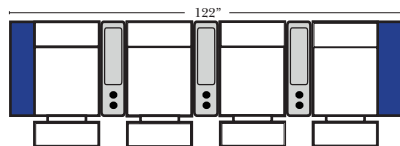

4C Sofa w/3 Small Straight Console Arms-53146