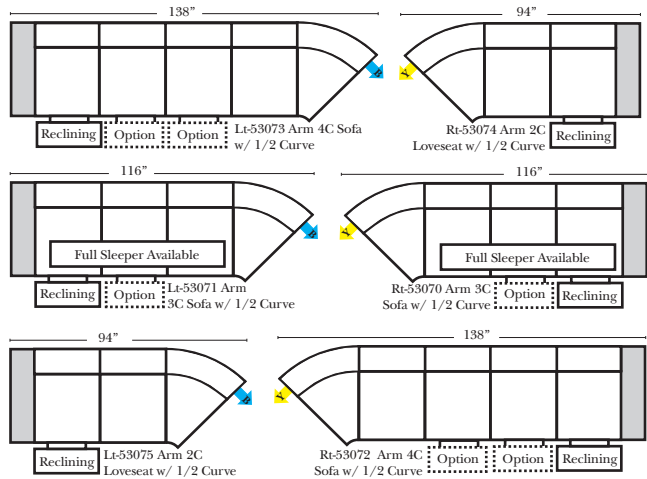

Standard

Put Green Arrows with Red Arrows to Create Sectional Groups → ←

2-Piece Curve Sectional

Put Blue Arrows with Yellow Arrows to Create Sectional Groups → ←

Conversation Sofas

Standards & Options

Standard:

Note:

All Dimensions are approximate, if accuracy is crucial, please contact us for validation of the dimensions shown. However, a 1" to 2" variance can still apply due to foam and upholstery.

90 Degree / L-Shape Sectional