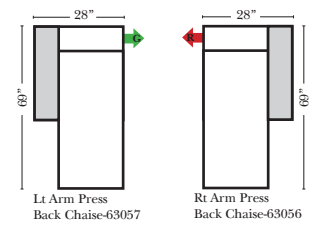

90 Degree / L-Shape Sectional

Put Green Arrows with Red Arrows to Create Sectional Groups → ←