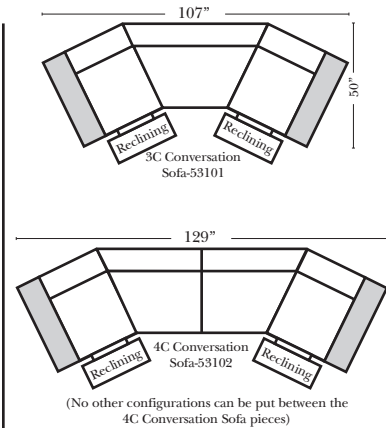

Standard

Put Green Arrows with Red Arrows to Create Sectional Groups → ←

2-Piece Curve Sectional

Put Blue Arrows with Yellow Arrows to Create Sectional Groups → ←

Conversation Sofas

Standards & Options

Standard:

90 Degree / L-Shape Sectional

Put Green Arrows with Red Arrows to Create Sectional Groups → ←

Note: All Dimensions are approximate, if accuracy is crucial, please contact us for validation of the dimensions shown. However, a 1" to 2" variance can still apply due to foam and upholstery.