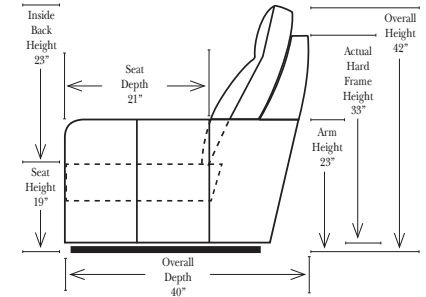

Standard

Put Green Arrows with Red Arrows to Create Sectional Groups → ←

2-Piece Curve Sectional

Put Blue Arrows with Yellow Arrows to Create Sectional Groups → ←

Conversation Sofas

Standards & Options

Standard:

90 Degree / L-Shape Sectional

Put Green Arrows with Red Arrows to Create Sectional Groups → ←

Note: All Dimensions are approximate, if accuracy is crucial, please contact us for validation of the dimensions shown. However, a 1" to 2" variance can still apply due to foam and upholstery.