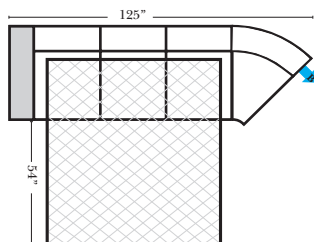

90 Degree / L-Shape Sectional

Put Green Arrows with Red Arrows to Create Sectional Groups → ←

Note: All Dimensions are approximate, if accuracy is crucial, please contact us for validation of the dimensions shown. However, a 1" to 2" variance can still apply due to foam and upholstery.

Sleepers

Suggested Configurations

v.11.12.18

Sleeper Options: (Additional charges apply)

- Deluxe Innerspring Mattress: Full
- 5" Memory Foam Mattress: Full Only

23126 3C Full Sleeper

23129 Lt Arm 3C Full Sleeper

23128 Rt Arm 3C Full Sleeper

23137 Lt Arm 3C Full Sleeper w/ 1/2 Curve

23136 Rt Arm 3C Full Sleeper w/ 1/2 Curve

The Suggested Configurations below are only a sample of what the imagination can create, please enjoy creating the configuration that fits your lifestyle, using the ideas below and from the items on the other pages.