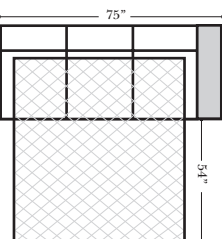

90 Degree / L-Shape Sectional

Put Green Arrows with Red Arrows to Create Sectional Groups → ←

Note: All Dimensions are approximate, if accuracy is crucial, please contact us for validation of the dimensions shown. However, a 1" to 2" variance can still apply due to foam and upholstery.

23128 Rt Arm 3C Full Sleeper

23137 Lt Arm 3C Full Sleeper w/ 1/2 Curve

23136 Rt Arm 3C Full Sleeper w/ 1/2 Curve

The Suggested Configurations below are only a sample of what the imagination can create, please enjoy creating the configuration that fits your lifestyle, using the ideas below and from the items on the other pages.