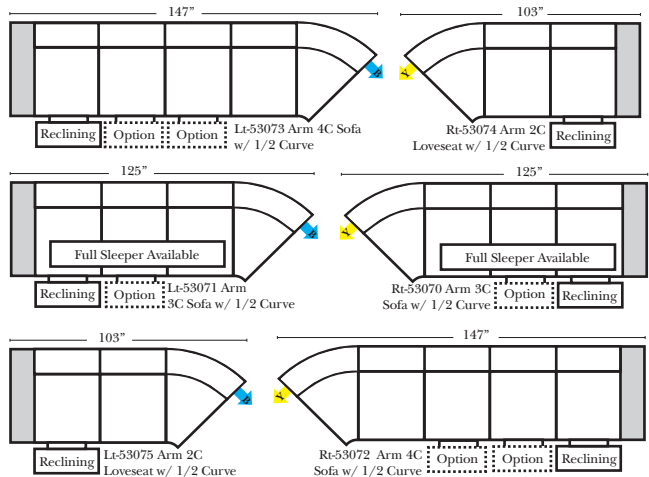

Standard

Put Green Arrows with Red Arrows to Create Sectional Groups → ←

2-Piece Curve Sectional

Put Blue Arrows with Yellow Arrows to Create Sectional Groups → ←

Conversation Sofas

Standards & Options

Standard:

90 Degree / L-Shape Sectional

Put Green Arrows with Red Arrows to Create Sectional Groups → ←

Note: All Dimensions are approximate, if accuracy is crucial, please contact us for validation of the dimensions shown. However, a 1" to 2" variance can still apply due to foam and upholstery.