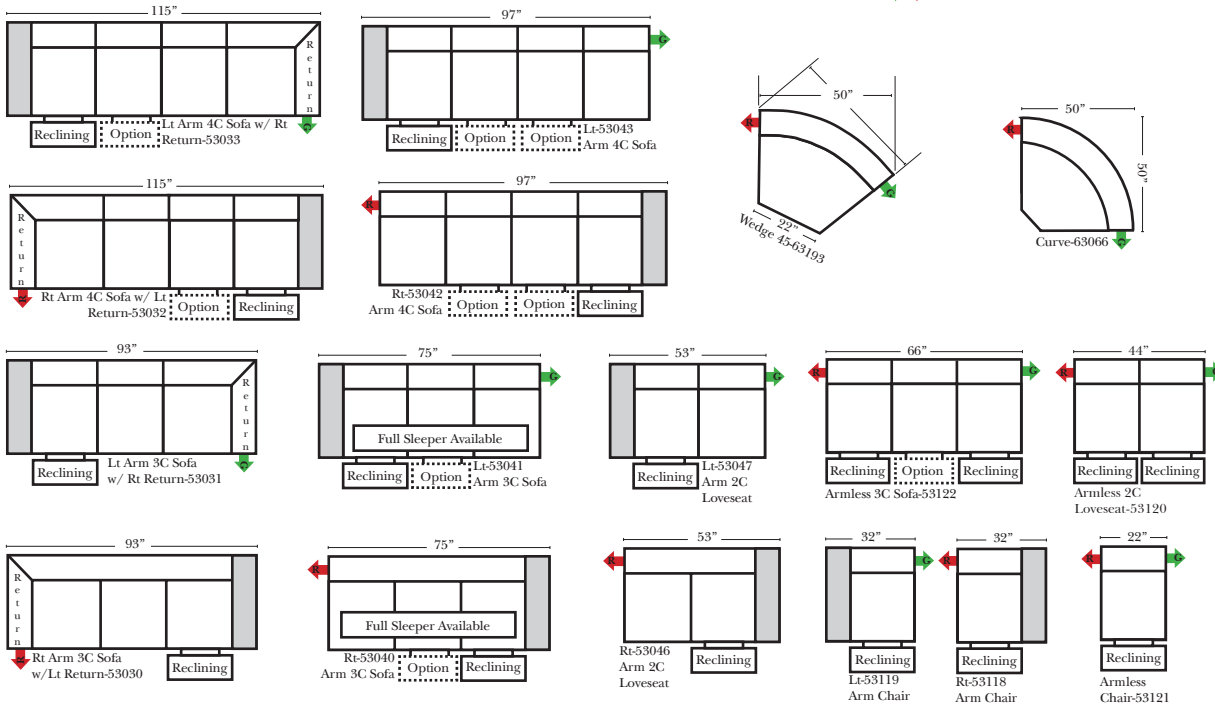

Standard

Put Green Arrows with Red Arrows to Create Sectional Groups → ←

2-Piece Curve Sectional

Put Blue Arrows with Yellow Arrows to Create Sectional Groups → ←

Conversation Sofas

Standards & Options

Standard:

90 Degree / L-Shape Sectional

Put Green Arrows with Red Arrows to Create Sectional Groups → ←

Note: All Dimensions are approximate, if accuracy is crucial, please contact us for validation of the dimensions shown. However, a 1" to 2" variance can still apply due to foam and upholstery.