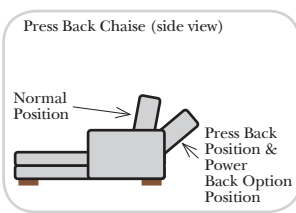

90 Degree / L-Shape Sectional

Put Green Arrows with Red Arrows to Create Sectional Groups → ←

Note: All Dimensions are approximate, if accuracy is crucial, please contact us for validation of the dimensions shown. However, a 1" to 2" variance can still apply due to foam and upholstery.