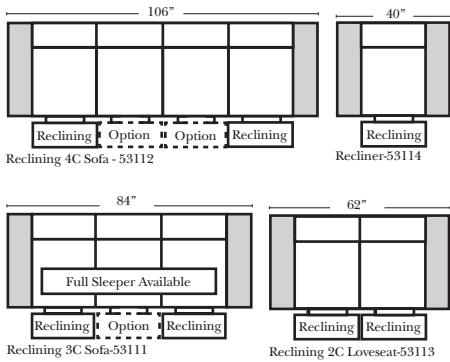

Standard

Put Green Arrows with Red Arrows to Create Sectional Groups → ←