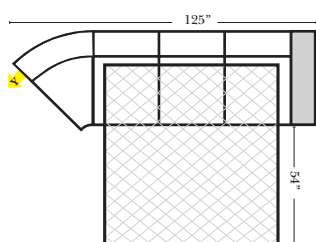

90 Degree / L-Shape Sectional

Put Green Arrows with Red Arrows to Create Sectional Groups → ←

Note: All Dimensions are approximate, if accuracy is crucial, please contact us for validation of the dimensions shown. However, a 1" to 2" variance can still apply due to foam and upholstery.

Sleepers

Suggested Configurations

v.11.12.18

Sleeper Options: (Additional charges apply)

- Deluxe Innerspring Mattress: Full
- 5" Memory Foam Mattress: Full Only

23126 3C Full Sleeper

23129 Lt Arm 3C Full Sleeper

23128 Rt Arm 3C Full Sleeper

23137 Lt Arm 3C Full Sleeper w/ 1/2 Curve

23136 Rt Arm 3C Full Sleeper w/ 1/2 Curve

The Suggested Configurations below are only a sample of what the imagination can create, please enjoy creating the configuration that fits your lifestyle, using the ideas below and from the items on the other pages.