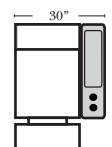

Armless Chair w/Small Straight Console Arm-53126