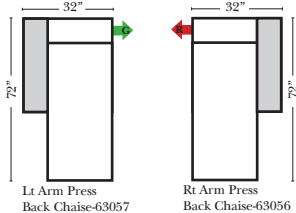

- Power Recliner Mechanism
- Power Lumbar
- Center Seat Recliner (See Option Note)
- Rechargeable Battery Pack (will operate 2 recliner footrests or multiple mechanisms per recliner)
- Swivel Recliner Base (2 Arm Recliner Only)
- Swivel Glider Mechanism (2 Arm Recliner Only)
- Glider Mechanism (2 Arm Recliner Only)
- Lift Chair Dual Motor Mechanism (Lifts Person to a Standing Position), (2 Arm Recliner Only)
- Upholstered Swivel Base (2 Arm Recliner Only)
- Power 180° Swivel Glider Mechanism (2 Arm Recliner Only)
- Swivel Table for Console Arms (Espresso or Walnut Wood Finish)
- **Portable Single Theater Arm (1) (Black, Hammered Antique, or Silver) Cup Holder (Fabric or Leather)

90 Degree / L-Shape Sectional

Put Green Arrows with Red Arrows to Create Sectional Groups → ←

Note: All Dimensions are approximate, if accuracy is crucial, please contact us for validation of the dimensions shown. However, a 1" to 2" variance can still apply due to foam and upholstery.