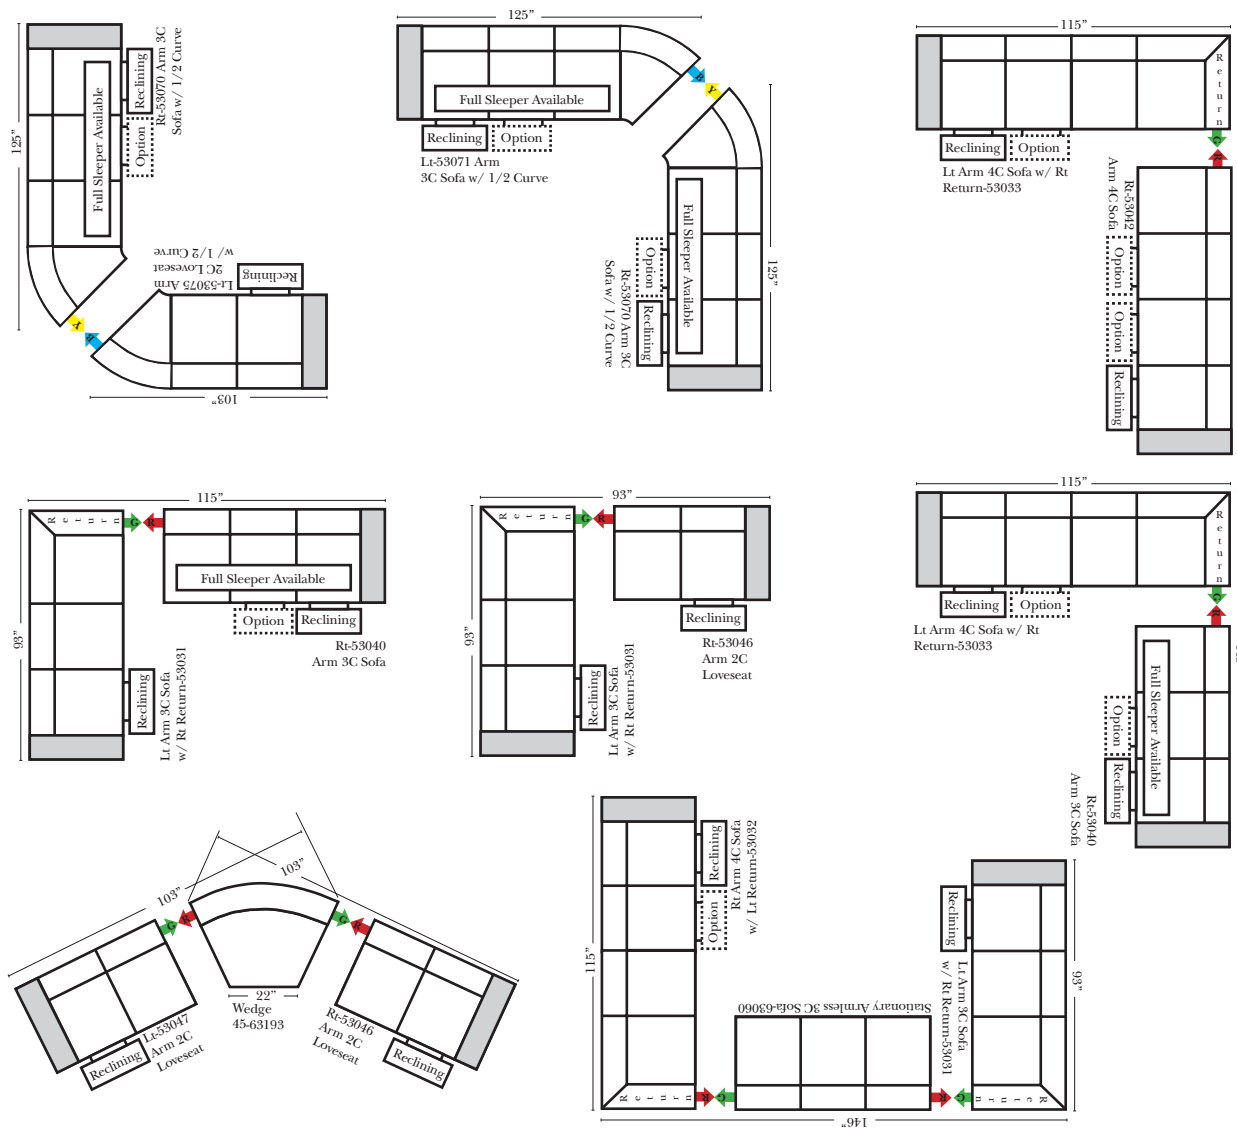

90 Degree / L-Shape Sectional

Put Green Arrows with Red Arrows to Create Sectional Groups → ←

Note: All Dimensions are approximate, if accuracy is crucial, please contact us for validation of the dimensions shown. However, a 1" to 2" variance can still apply due to foam and upholstery.

23128 Rt Arm 3C Full Sleeper

23137 Lt Arm 3C Full Sleeper w/ 1/2 Curve

23136 Rt Arm 3C Full Sleeper w/ 1/2 Curve

The Suggested Configurations below are only a sample of what the imagination can create, please enjoy creating the configuration that fits your lifestyle, using the ideas below and from the items on the other pages.