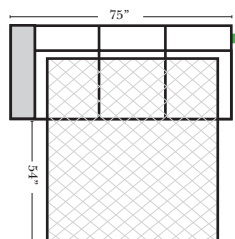

23129 Lt Arm 3C Full Sleeper