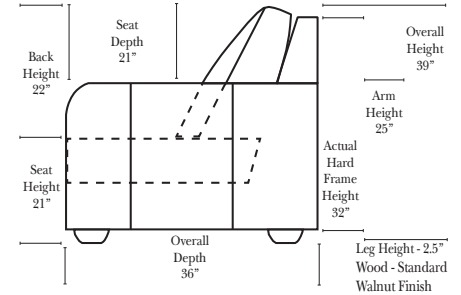

v.03.05.14

Feature & Options

Standard:

- Available in Full & Top Grain Leathers
- Available in Luxury Fabrics
- All Hardwood Frames
- Wood Legs: with standard Walnut finish

Options Available (No Additional Charges Apply)

- No. 33 Firm Foam
- Wood Leg Finishes - Cherry, Chocolate, Espresso, Honey Oak, Shadow

Options Available (Additional Charge Apply)

- Add Storage to Ottoman
- Down Seats & Down Backs

Sleeper Options: (Additional charges apply)

- Full Sleeper available w/ Standard Mattress
- Deluxe Innerspring Mattress: Full
- Air Dream Coil Mattress: Full Only