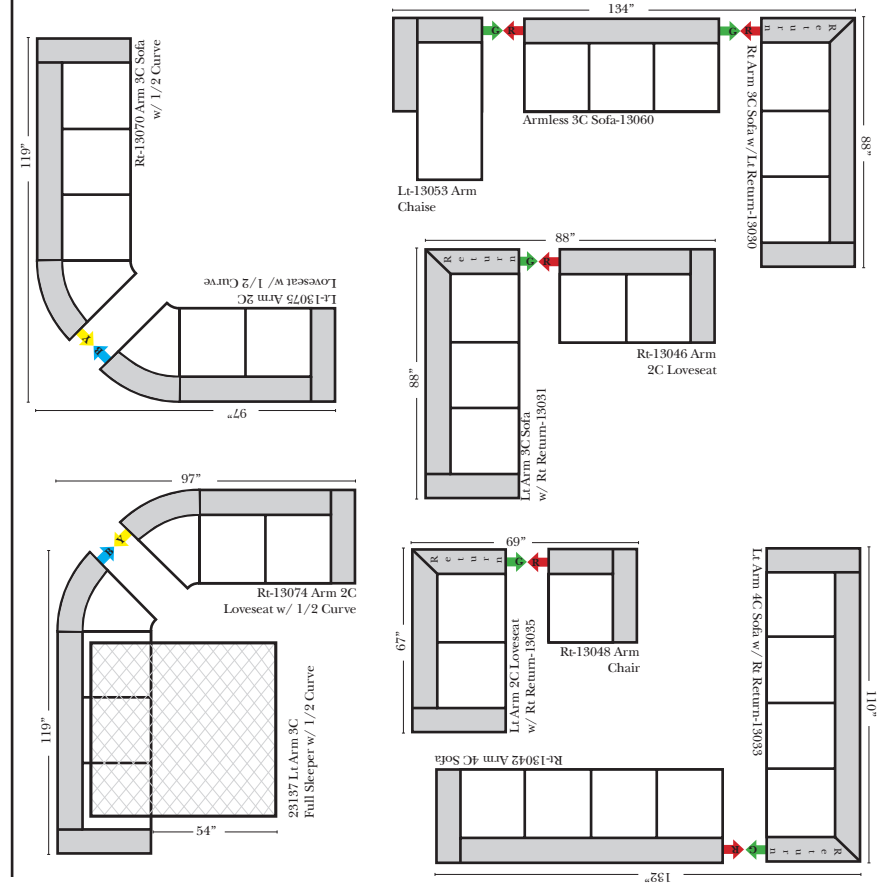

Suggested Configurations

v.03.05.14

The Suggested Configurations below are only a sample of what the imagination can create, please enjoy creating the configuration that fits your lifestyle, using the ideas below and from the items on the opposite page.