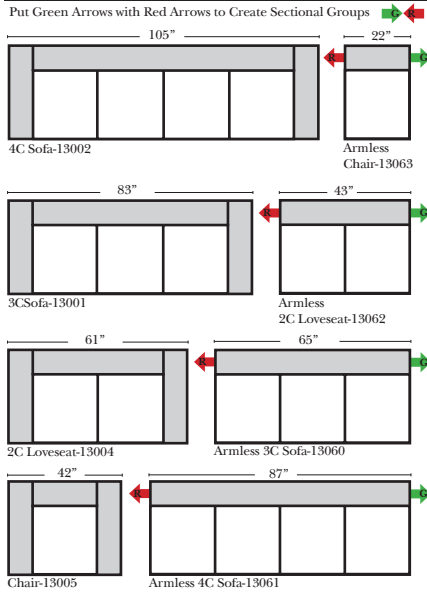

Standard / Armless

2-Piece Curve Sectional / Ottomans

v.03.05.14

Feature & Options

Standard:

- Available in Full & Top Grain Leathers
- Available in Luxury Fabrics
- All Hardwood Frames
- Wood Legs: with standard Walnut finish

Sleeper Options: (Additional charges apply)

- Full Sleeper available w/ Standard Mattress
- Deluxe Innerspring Mattress: Full
- Air Dream Coil Mattress: Full Only

90 Degree / L-Shape Sectional

Note:

All Dimensions are approximate, if accuracy is crucial, please contact us for validation of the dimensions shown. However, a 1" to 2" variance can still apply due to foam and upholstery.