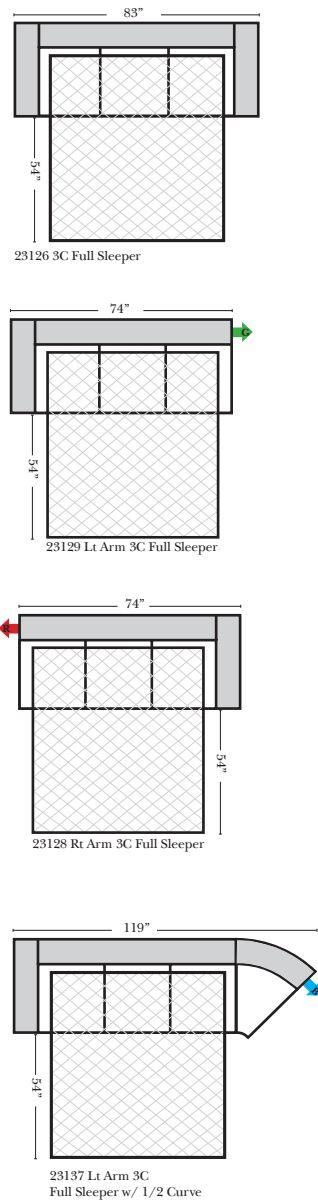

Sleepers

Put Green Arrows with Red Arrows to Create Sectional Groups
Put Blue Arrows with Yellow Arrows to Create Sectional Groups