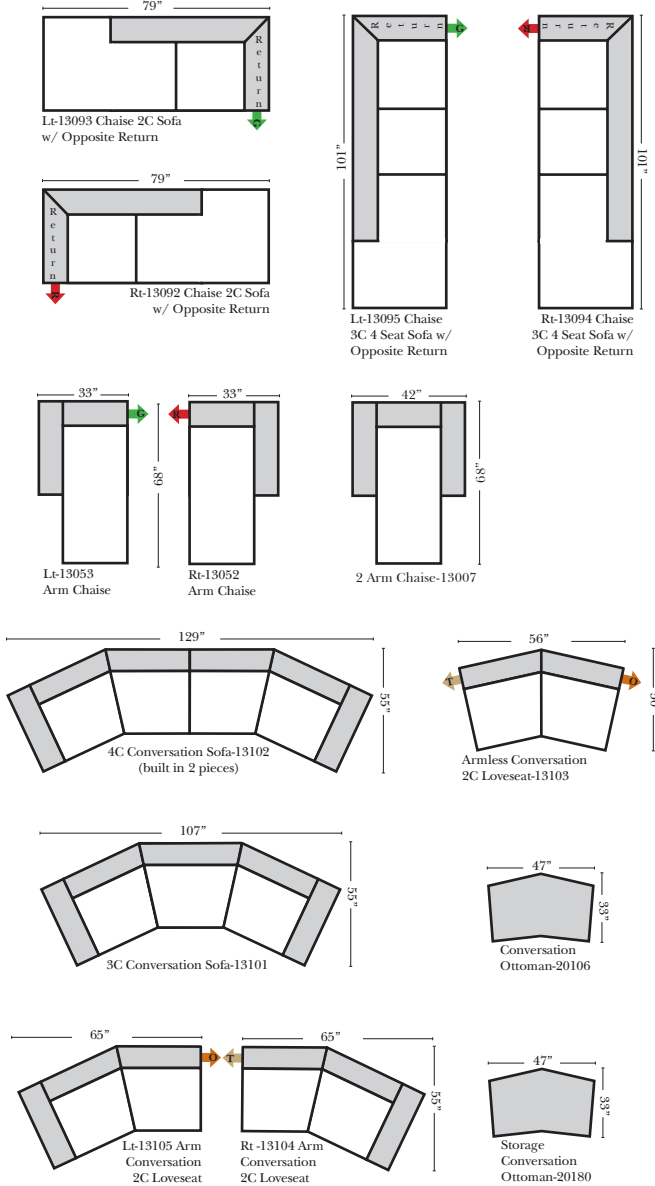

Chaise & Conversation Sectionals

Put Green Arrows with Red Arrows to Create Sectional Groups
Put Orange Arrows with Tan Arrows to Create Sectional Groups