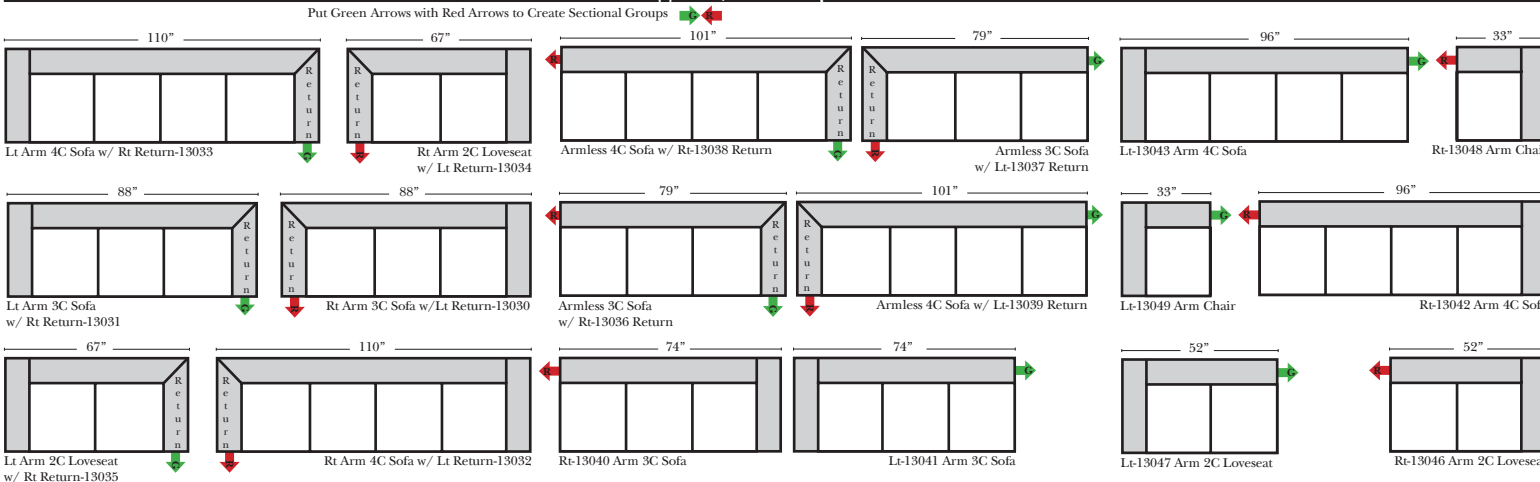

Sleeper Options: (Additional charges apply)

- Full Sleeper available w/ Standard Mattress
- Deluxe Innerspring Mattress: Full
- Air Dream Coil Mattress: Full Only

90 Degree / L-Shape Sectional

Note:

All Dimensions are approximate, if accuracy is crucial, please contact us for validation of the dimensions shown. However, a 1" to 2" variance can still apply due to foam and upholstery.