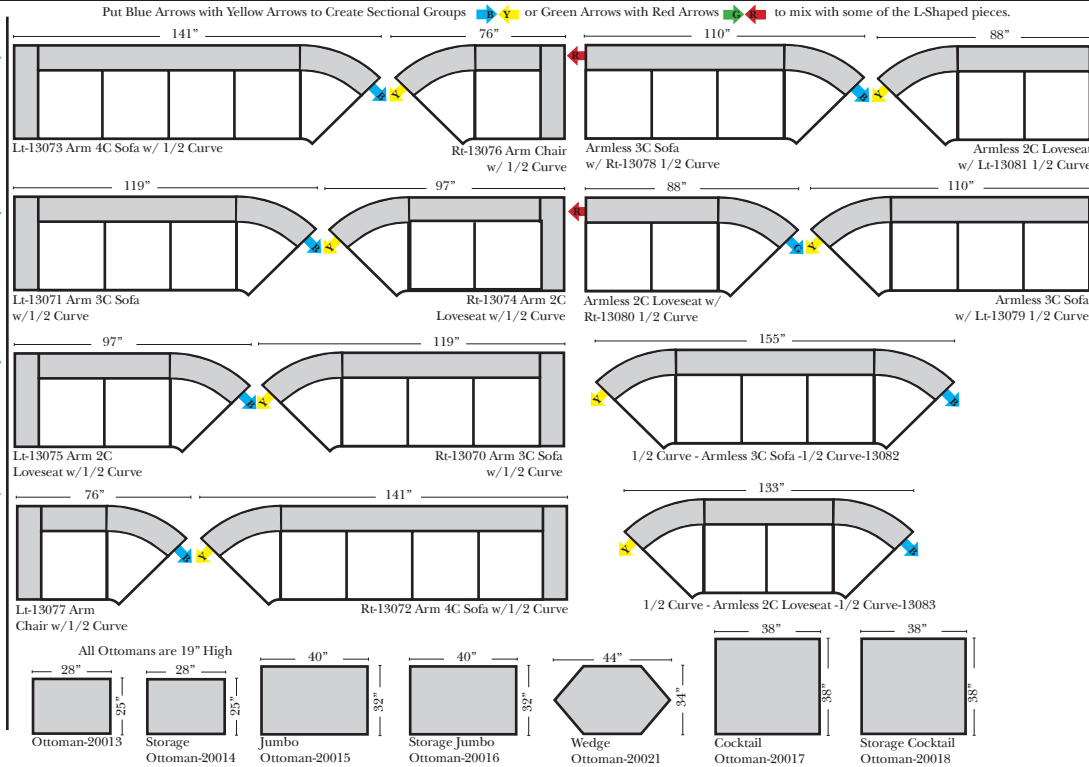

Standard / Armless

2-Piece Curve Sectional / Ottomans

v.03.05.14

Feature & Options

Standard:

- Available in Full & Top Grain Leathers
- Available in Luxury Fabrics
- All Hardwood Frames
- Wood Legs: with standard Walnut finish

Sleeper Options: (Additional charges apply)

- Full Sleeper available w/ Standard Mattress
- Deluxe Innerspring Mattress: Full
- Air Dream Coil Mattress: Full Only

90 Degree / L-Shape Sectional

Note:

All Dimensions are approximate, if accuracy is crucial, please contact us for validation of the dimensions shown. However, a 1" to 2" variance can still apply due to foam and upholstery.