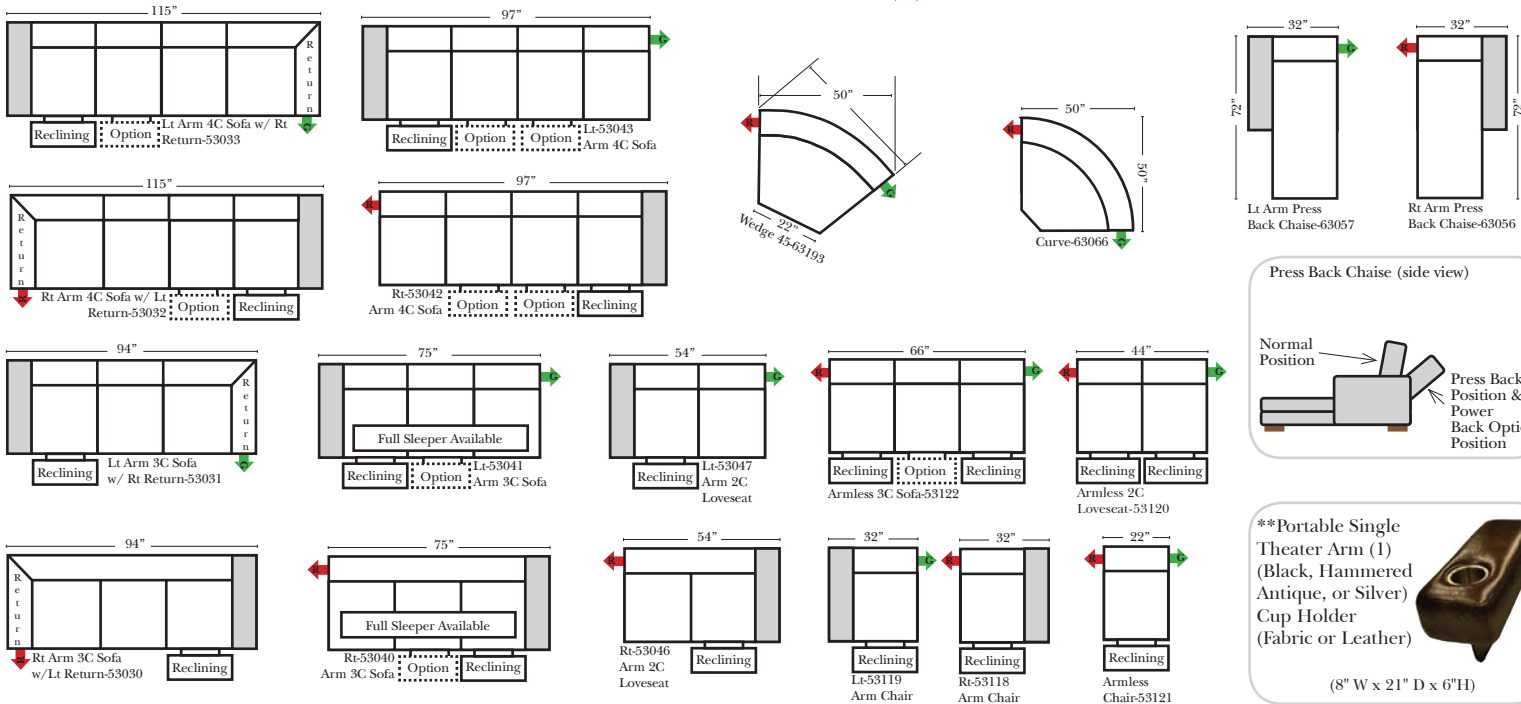

- Power Recliner Mechanism
- Power Lumbar
- Center Seat Recliner (See Option Note)
- Rechargeable Battery Pack (will operate 2 recliner footrests or multiple mechanisms per recliner)
- Swivel Recliner Base (2 Arm Recliner Only)
- Swivel Glider Mechanism (2 Arm Recliner Only)
- Glider Mechanism (2 Arm Recliner Only)
- Lift Chair Dual Motor Mechanism (Lifts Person to a Standing Position), (2 Arm Recliner Only)
- Upholstered Swivel Base (2 Arm Recliner Only)
- Power 180° Swivel Glider Mechanism (2 Arm Recliner Only)
- Swivel Table for Console Arms (Espresso or Walnut Wood Finish)
- **Portable Single Theater Arm (1) (Black, Hammered Antique, or Silver) Cup Holder (Fabric or Leather)

Note:

All Dimensions are approximate, if accuracy is crucial, please contact us for validation of the dimensions shown. However, a 1" to 2" variance can still apply due to foam and upholstery.

90 Degree / L-Shape Sectional

Put Green Arrows with Red Arrows to Create Sectional Groups → ←

Sleepers

Suggested Configurations

v.10.29.18

Sleeper Options: (Additional charges apply)

- Deluxe Innerspring Mattress: Full
- 5" Memory Foam Mattress: Full Only