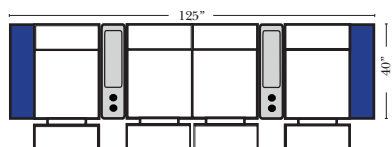

4C Sofa w/2 Small Straight Console Arms-53144