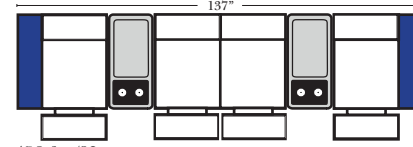

4C Sofa w/2 Large Straight Console Arms-53134