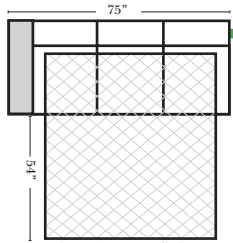

Note:

All Dimensions are approximate, if accuracy is crucial, please contact us for validation of the dimensions shown. However, a 1" to 2" variance can still apply due to foam and upholstery.

90 Degree / L-Shape Sectional

Put Green Arrows with Red Arrows to Create Sectional Groups → ←

Sleepers

Suggested Configurations

v.10.29.18

Sleeper Options: (Additional charges apply)

- Deluxe Innerspring Mattress: Full
- 5" Memory Foam Mattress: Full Only

23126 3C Full Sleeper

23129 Lt Arm 3C Full Sleeper

23128 Rt Arm 3C Full Sleeper

23137 Lt Arm 3C Full Sleeper w/ 1/2 Curve

23136 Rt Arm 3C Full Sleeper w/ 1/2 Curve

The Suggested Configurations below are only a sample of what the imagination can create, please enjoy creating the configuration that fits your lifestyle, using the ideas below and from the items on the other pages.