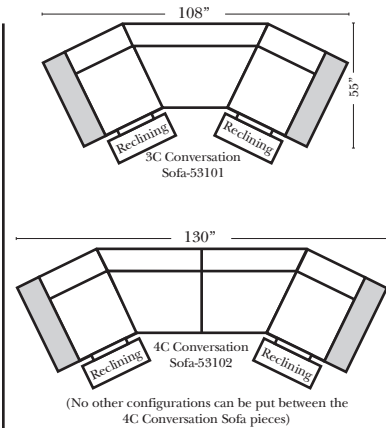

Standard

Put Green Arrows with Red Arrows to Create Sectional Groups → ←

2-Piece Curve Sectional

Put Blue Arrows with Yellow Arrows to Create Sectional Groups → ←

Conversation Sofas

Standards & Options

Standard:

Note:

All Dimensions are approximate, if accuracy is crucial, please contact us for validation of the dimensions shown. However, a 1" to 2" variance can still apply due to foam and upholstery.

90 Degree / L-Shape Sectional