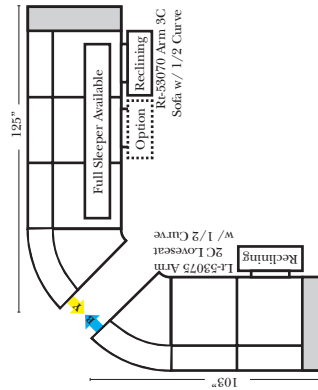

Note:

All Dimensions are approximate, if accuracy is crucial, please contact us for validation of the dimensions shown. However, a 1" to 2" variance can still apply due to foam and upholstery.

90 Degree / L-Shape Sectional

23126 3C Full Sleeper

23129 Lt Arm 3C Full Sleeper

23128 Rt Arm 3C Full Sleeper

23137 Lt Arm 3C Full Sleeper w/ 1/2 Curve

23136 Rt Arm 3C Full Sleeper w/ 1/2 Curve

The Suggested Configurations below are only a sample of what the imagination can create, please enjoy creating the configuration that fits your lifestyle, using the ideas below and from the items on the other pages.

Home Theater Seating - Console Arms

Pre-Configured Home Theater Seating

v.10.29.18

Small Straight-63118 Console Arm
 Small Wedge-63119 Console Arm
 Large Straight-63116 Console Arm
 Large Wedge-63117 Console Arm