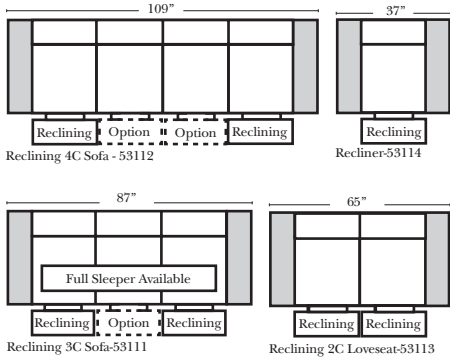

Standard

Put Green Arrows with Red Arrows to Create Sectional Groups → ←

2-Piece Curve Sectional

Put Blue Arrows with Yellow Arrows to Create Sectional Groups → ←

Conversation Sofas

Standards & Options

Standard:

Note:

All Dimensions are approximate, if accuracy is crucial, please contact us for validation of the dimensions shown. However, a 1" to 2" variance can still apply due to foam and upholstery.

90 Degree / L-Shape Sectional