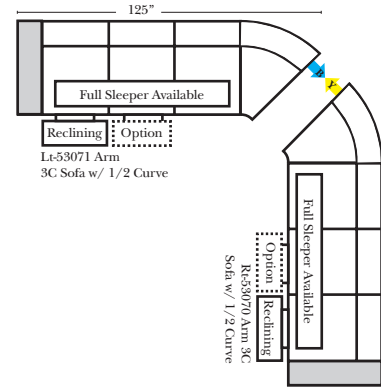

Note:

All Dimensions are approximate, if accuracy is crucial, please contact us for validation of the dimensions shown. However, a 1" to 2" variance can still apply due to foam and upholstery.

90 Degree / L-Shape Sectional

23126 3C Full Sleeper

23129 Lt Arm 3C Full Sleeper

23128 Rt Arm 3C Full Sleeper

23137 Lt Arm 3C Full Sleeper w/ 1/2 Curve

23136 Rt Arm 3C Full Sleeper w/ 1/2 Curve

The Suggested Configurations below are only a sample of what the imagination can create, please enjoy creating the configuration that fits your lifestyle, using the ideas below and from the items on the other pages.

Home Theater Seating - Console Arms

Pre-Configured Home Theater Seating

v.10.29.18

Small Straight-63118 Console Arm
 Small Wedge-63119 Console Arm
 Large Straight-63116 Console Arm
 Large Wedge-63117 Console Arm