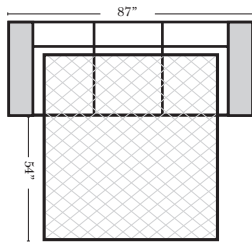

Note:

All Dimensions are approximate, if accuracy is crucial, please contact us for validation of the dimensions shown. However, a 1" to 2" variance can still apply due to foam and upholstery.

90 Degree / L-Shape Sectional

Put Green Arrows with Red Arrows to Create Sectional Groups → ←

Sleepers

Suggested Configurations

v.10.29.18

Sleeper Options: (Additional charges apply)

- Deluxe Innerspring Mattress: Full
- 5" Memory Foam Mattress: Full Only

23126 3C Full Sleeper

23129 Lt Arm 3C Full Sleeper

23128 Rt Arm 3C Full Sleeper

23137 Lt Arm 3C Full Sleeper w/ 1/2 Curve

23136 Rt Arm 3C Full Sleeper w/ 1/2 Curve

The Suggested Configurations below are only a sample of what the imagination can create, please enjoy creating the configuration that fits your lifestyle, using the ideas below and from the items on the other pages.