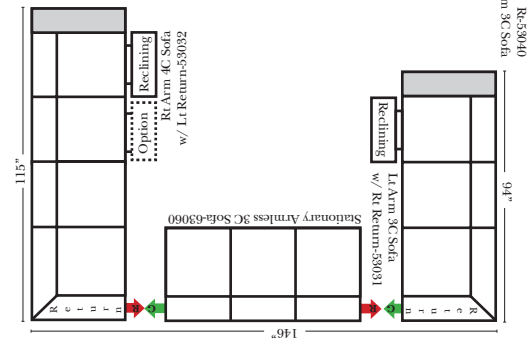

Note:

All Dimensions are approximate, if accuracy is crucial, please contact us for validation of the dimensions shown. However, a 1" to 2" variance can still apply due to foam and upholstery.

90 Degree / L-Shape Sectional

23126 3C Full Sleeper

23129 Lt Arm 3C Full Sleeper

23128 Rt Arm 3C Full Sleeper

23137 Lt Arm 3C Full Sleeper w/ 1/2 Curve

23136 Rt Arm 3C Full Sleeper w/ 1/2 Curve

The Suggested Configurations below are only a sample of what the imagination can create, please enjoy creating the configuration that fits your lifestyle, using the ideas below and from the items on the other pages.