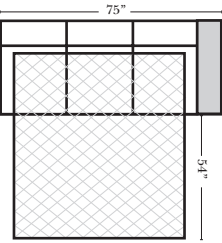

Note:

All Dimensions are approximate, if accuracy is crucial, please contact us for validation of the dimensions shown. However, a 1" to 2" variance can still apply due to foam and upholstery.

90 Degree / L-Shape Sectional

Put Green Arrows with Red Arrows to Create Sectional Groups → ←

Sleepers

Suggested Configurations

v.10.29.18

Sleeper Options: (Additional charges apply)

- Deluxe Innerspring Mattress: Full
- 5" Memory Foam Mattress: Full Only

23126 3C Full Sleeper

23129 Lt Arm 3C Full Sleeper

23128 Rt Arm 3C Full Sleeper

23137 Lt Arm 3C Full Sleeper w/ 1/2 Curve

23136 Rt Arm 3C Full Sleeper w/ 1/2 Curve

The Suggested Configurations below are only a sample of what the imagination can create, please enjoy creating the configuration that fits your lifestyle, using the ideas below and from the items on the other pages.