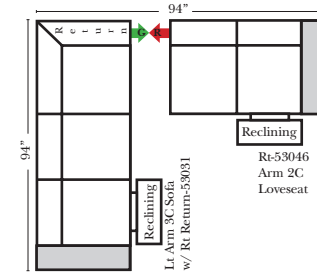

Note:

All Dimensions are approximate, if accuracy is crucial, please contact us for validation of the dimensions shown. However, a 1" to 2" variance can still apply due to foam and upholstery.

90 Degree / L-Shape Sectional

23126 3C Full Sleeper

23129 Lt Arm 3C Full Sleeper

23128 Rt Arm 3C Full Sleeper

23137 Lt Arm 3C Full Sleeper w/ 1/2 Curve

23136 Rt Arm 3C Full Sleeper w/ 1/2 Curve

The Suggested Configurations below are only a sample of what the imagination can create, please enjoy creating the configuration that fits your lifestyle, using the ideas below and from the items on the other pages.

Home Theater Seating - Console Arms

Pre-Configured Home Theater Seating

v.10.29.18

Small Straight-63118 Console Arm
 Small Wedge-63119 Console Arm
 Large Straight-63116 Console Arm
 Large Wedge-63117 Console Arm