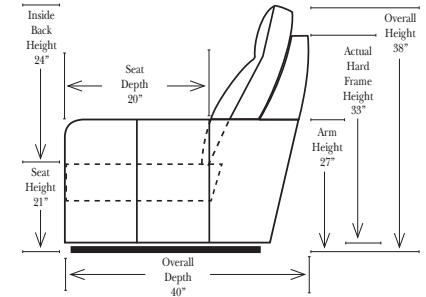

Standard

Put Green Arrows with Red Arrows to Create Sectional Groups → ←

2-Piece Curve Sectional

Put Blue Arrows with Yellow Arrows to Create Sectional Groups → ←

Conversation Sofas

Standards & Options

Standard:

Note:

All Dimensions are approximate, if accuracy is crucial, please contact us for validation of the dimensions shown. However, a 1" to 2" variance can still apply due to foam and upholstery.

90 Degree / L-Shape Sectional