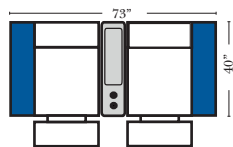

Home Theater Pre-Configured Small Straight & Wedge Consoles

2C Loveseat w/1 Small Straight Console Arm-53142