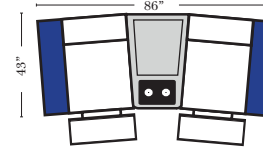

2C Loveseat w/1 Large Wedge Console Arms-53133