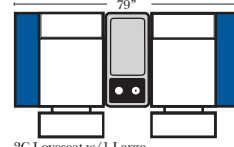

Home Theater Pre-Configured Large Straight & Wedge Consoles

3C Sofa w/2 Large Straight Console Arms-53130