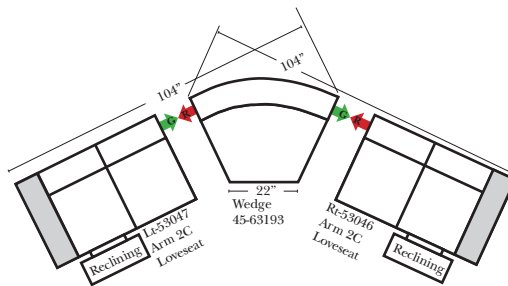

Note:

All Dimensions are approximate, if accuracy is crucial, please contact us for validation of the dimensions shown. However, a 1" to 2" variance can still apply due to foam and upholstery.

90 Degree / L-Shape Sectional

23126 3C Full Sleeper

23129 Lt Arm 3C Full Sleeper

23128 Rt Arm 3C Full Sleeper

23137 Lt Arm 3C Full Sleeper w/ 1/2 Curve

23136 Rt Arm 3C Full Sleeper w/ 1/2 Curve

The Suggested Configurations below are only a sample of what the imagination can create, please enjoy creating the configuration that fits your lifestyle, using the ideas below and from the items on the other pages.