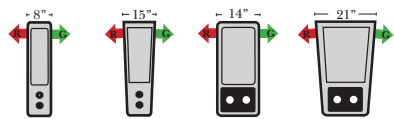

Home Theater Seating - Console Arms

Pre-Configured Home Theater Seating

v.10.29.18

Small Straight-63118 Console Arm
Small Wedge-63119 Console Arm
Large Straight-63116 Console Arm
Large Wedge-63117 Console Arm

Large console arm wood finish is standard as Espresso, available in Walnut - Small console is upholstered.