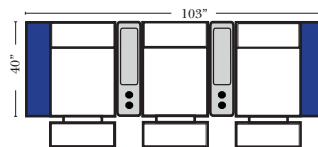

3C Sofa w/2 Small Straight Console Arms-53140