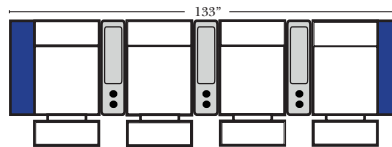

4C Sofa w/3 Small Straight Console Arms-53146