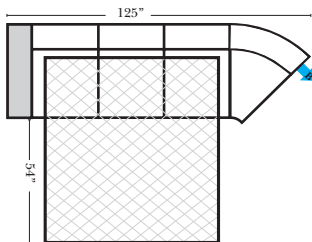

Note:

All Dimensions are approximate, if accuracy is crucial, please contact us for validation of the dimensions shown. However, a 1" to 2" variance can still apply due to foam and upholstery.

90 Degree / L-Shape Sectional

Put Green Arrows with Red Arrows to Create Sectional Groups → ←

Sleepers

Suggested Configurations

v.10.29.18

Sleeper Options: (Additional charges apply)

- Deluxe Innerspring Mattress: Full
- 5" Memory Foam Mattress: Full Only

23126 3C Full Sleeper

23129 Lt Arm 3C Full Sleeper

23128 Rt Arm 3C Full Sleeper

23137 Lt Arm 3C Full Sleeper w/ 1/2 Curve

23136 Rt Arm 3C Full Sleeper w/ 1/2 Curve

The Suggested Configurations below are only a sample of what the imagination can create, please enjoy creating the configuration that fits your lifestyle, using the ideas below and from the items on the other pages.