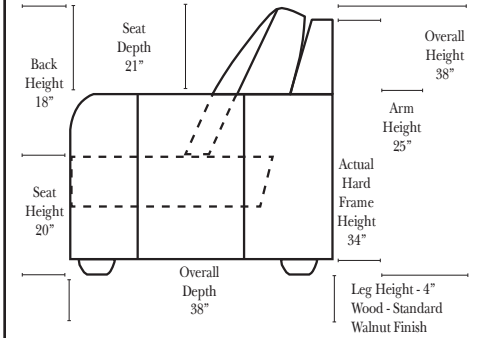

Standard, Armless & Ottomans (All 4 seat items ship as one piece if stationary, two pieces if motion installed)

Put Green Arrows with Red Arrows to Create Sectional Groups

Put Blue Arrows with Yellow Arrows to Create Sectional Groups or Green Arrows with Red Arrows to mix with some of the L-Shaped pieces.

2 Piece Curve Sectional & Ottomans

v.08.15.17