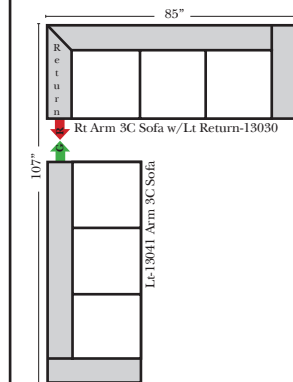

Sleepers

Put Green Arrows with Red Arrows to Create Sectional Groups
Put Blue Arrows with Yellow Arrows to Create Sectional Groups