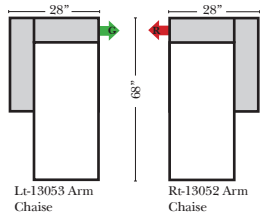

Chaise & Conversation Sectionals

Put Green Arrows with Red Arrows to Create Sectional Groups