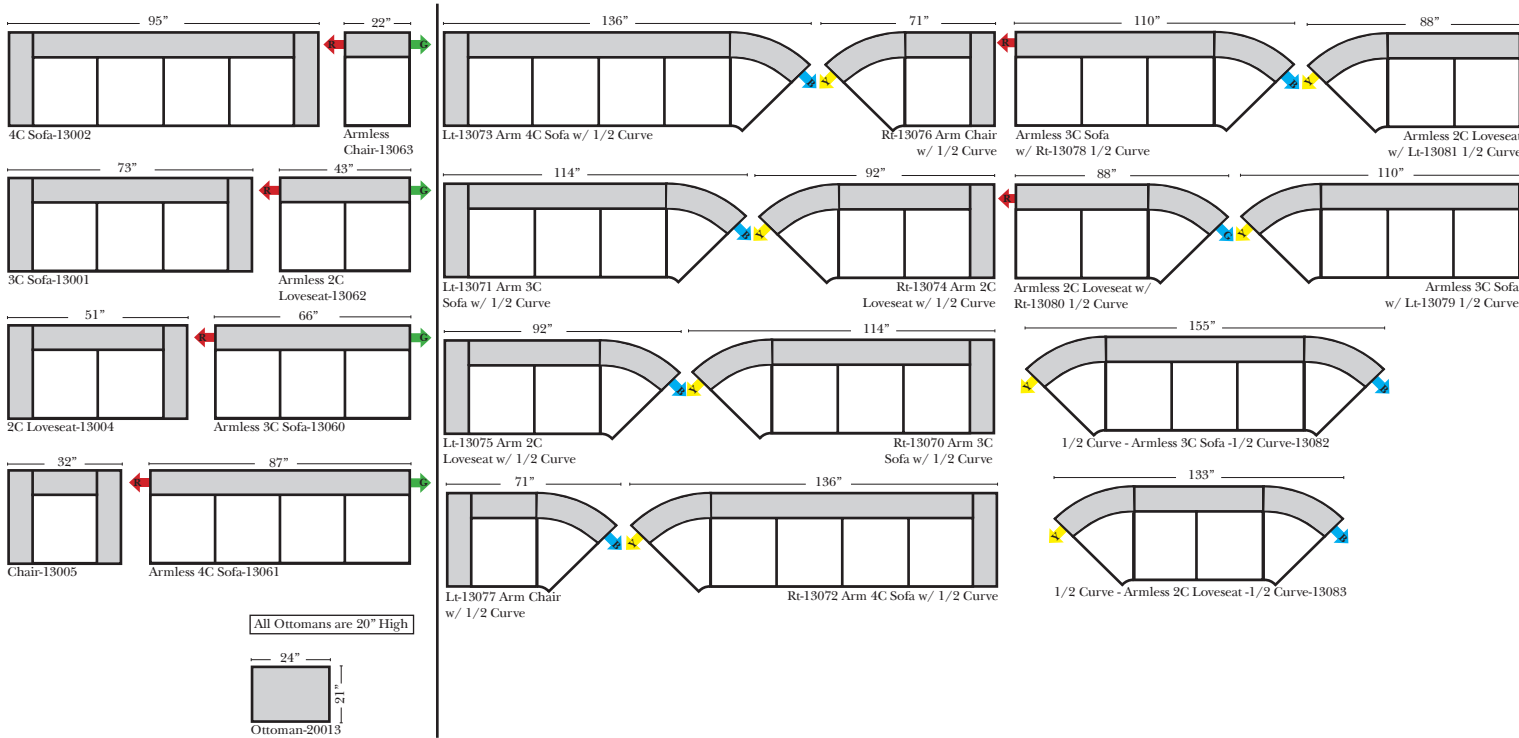

## Standard, Armless & Ottomans (All 4 seat items ship as one piece if stationary, two pieces if motion installed)

Put Green Arrows with Red Arrows to Create Sectional Groups

Put Blue Arrows with Yellow Arrows to Create Sectional Groups or Green Arrows with Red Arrows to mix with some of the L-Shaped pieces.

## 2 Piece Curve Sectional & Ottomans

v.08.15.17

#### Note:

All Dimensions are approximate, if accuracy is crucial, please contact us for validation of the dimensions shown. However, a 1" to 2" variance can still apply due to foam and upholstery.

## L-Shape / 90 Degree Sectional

(All 4 seat items ship as one piece if stationary, two pieces if motion installed)

Put Green Arrows with Red Arrows to Create Sectional Groups