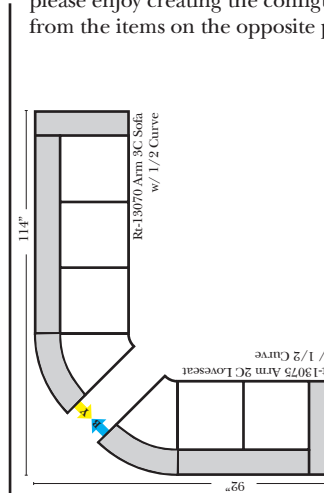

Sleepers

Put Green Arrows with Red Arrows to Create Sectional Groups
Put Blue Arrows with Yellow Arrows to Create Sectional Groups