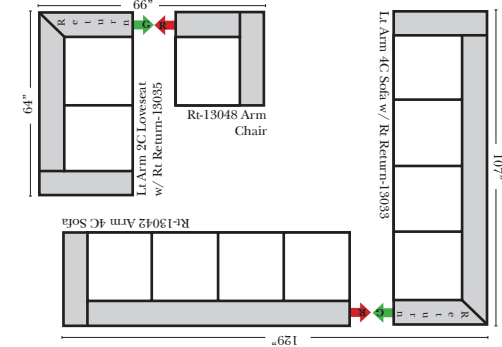

Suggested Configurations

v.08.15.17

The Suggested Configurations below are only a sample of what the imagination can create, please enjoy creating the configuration that fits your lifestyle, using the ideas below and from the items on the opposite page.