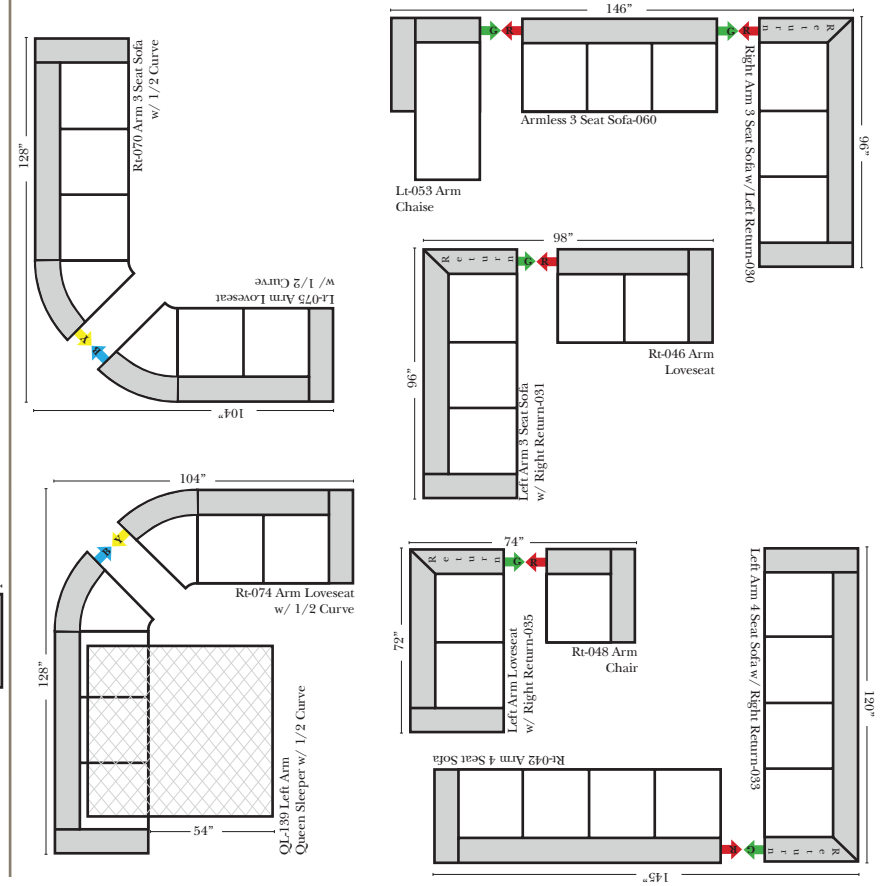

Suggested Configurations

07/06/2012

The Suggested Configurations below are only a sample of what the imagination can create, please enjoy creating the configuration that fits your lifestyle, using the ideas below and from the items on the opposite page.