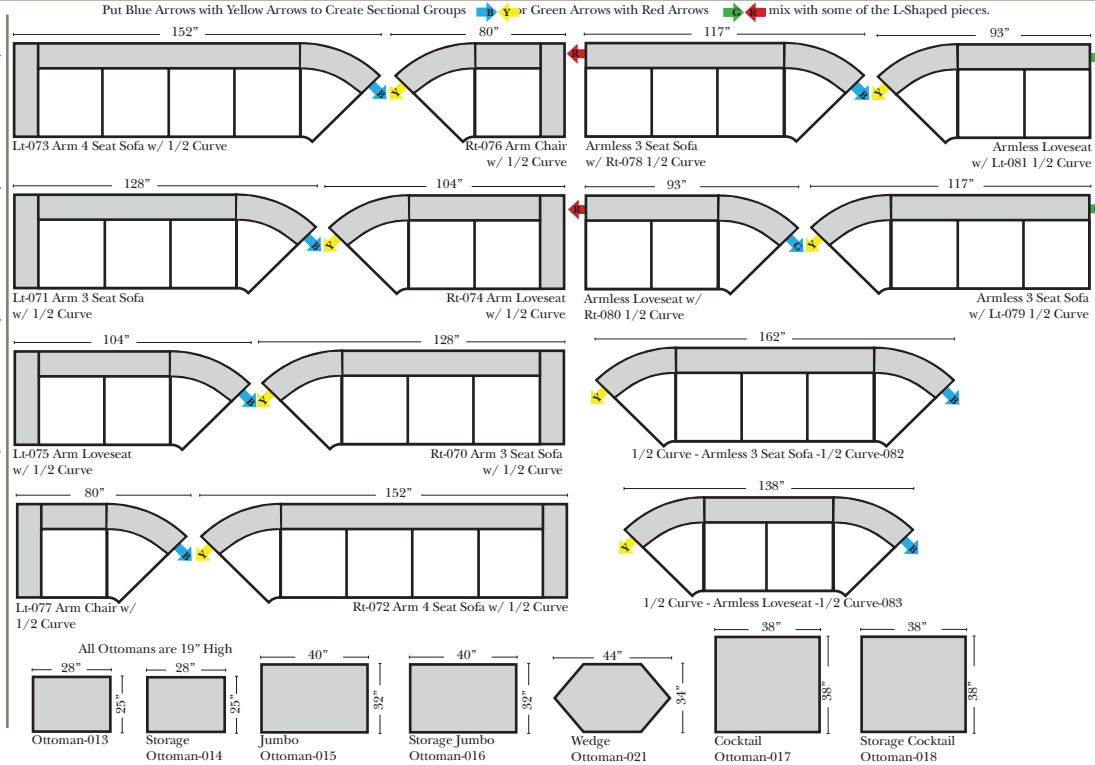

Standard & Armless (All 4 seat items ship as one piece if stationary, two pieces if motion installed)

2 Piece Curve Sectional & Ottomans

07/06/2012

Features

Standard:

- Available in Full & Top Grain Leathers
- Available in Luxury Fabrics
- All Hardwood Frames

Options:

- Down Seats & Down Backs (additional Charge)
- No. 33 Firm Foam

Sleeper Options: (All the below options are at additional charges)

- Queen Sleeper available w/Standard Mattress
- Twin Sleeper available w/Standard Mattress
- Deluxe Innerspring Mattress: Queen / Twin
- Air Dream Coil Mattress: Queen Only - (No Twin)
- Hideaway Air Mattress: Queen Only (Shipped in a Separate Box)

L-Shape / 90 Degree Sectional

(All 4 seat items ship as one piece if stationary, two pieces if motion installed)

Note:

All Dimensions are approximate, if accuracy is crucial, please contact us for validation of the dimensions shown. However, a 1" to 2" variance can still apply due to foam and upholstery.