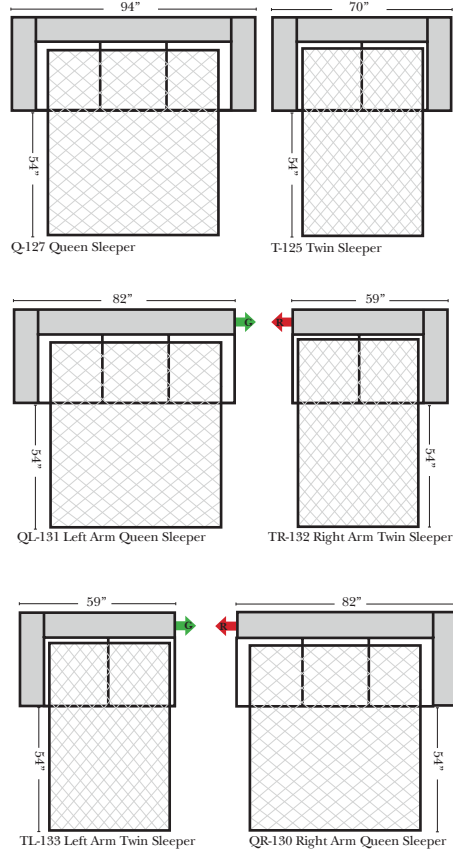

Sleepers

Put Green Arrows with Red Arrows to Create Sectional Groups
Put Blue Arrows with Yellow Arrows to Create Sectional Groups