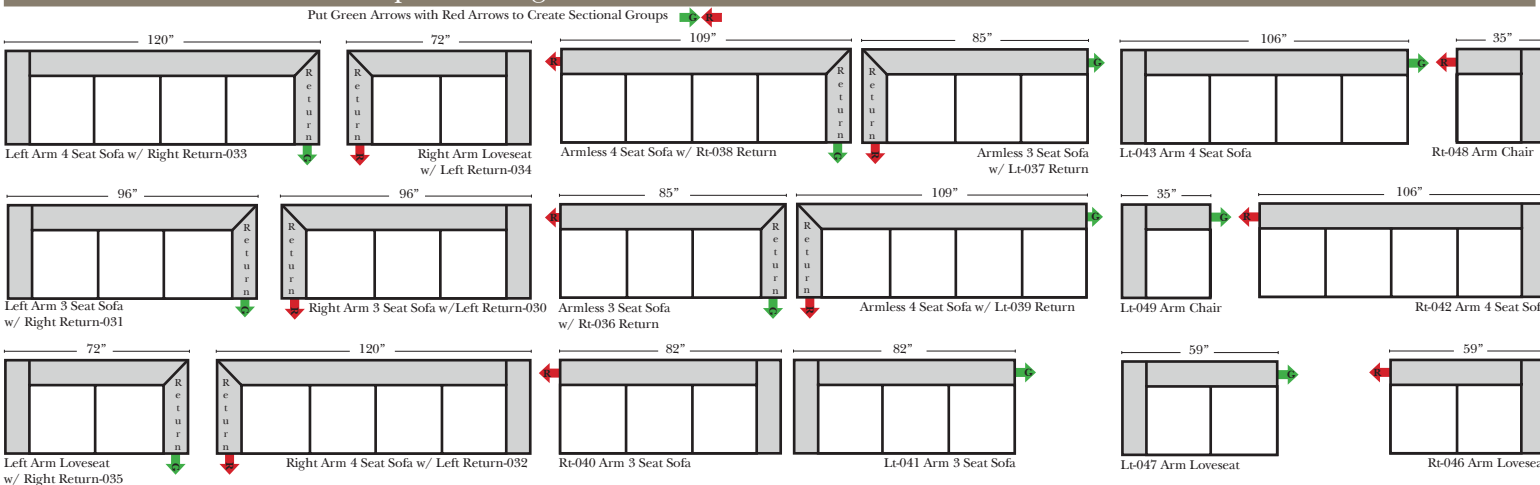

Standard & Armless (All 4 seat items ship as one piece if stationary, two pieces if motion installed)

2 Piece Curve Sectional & Ottomans

07/06/2012

Features

Standard:

- Available in Full & Top Grain Leathers
- Available in Luxury Fabrics
- All Hardwood Frames

Options:

- Down Seats & Down Backs (additional Charge)
- No. 33 Firm Foam

Sleeper Options: (All the below options are at additional charges)

- Queen Sleeper available w/Standard Mattress
- Twin Sleeper available w/Standard Mattress
- Deluxe Innerspring Mattress: Queen / Twin
- Air Dream Coil Mattress: Queen Only - (No Twin)
- Hideaway Air Mattress: Queen Only (Shipped in a Separate Box)

L-Shape / 90 Degree Sectional

(All 4 seat items ship as one piece if stationary, two pieces if motion installed)

Note:

All Dimensions are approximate, if accuracy is crucial, please contact us for validation of the dimensions shown. However, a 1" to 2" variance can still apply due to foam and upholstery.