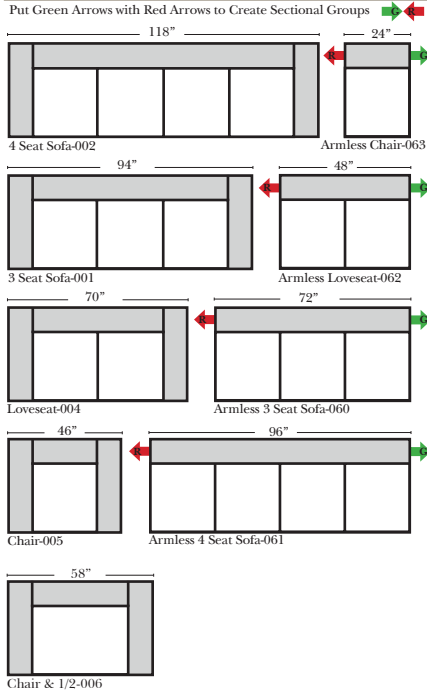

Standard & Armless (All 4 seat items ship as one piece if stationary, two pieces if motion installed)

2 Piece Curve Sectional & Ottomans

07/06/2012

Features

Standard:

- Available in Full & Top Grain Leathers
- Available in Luxury Fabrics
- All Hardwood Frames

Options:

- Down Seats & Down Backs (additional Charge)
- No. 33 Firm Foam

Sleeper Options: (All the below options are at additional charges)

- Queen Sleeper available w/Standard Mattress
- Twin Sleeper available w/Standard Mattress
- Deluxe Innerspring Mattress: Queen / Twin
- Air Dream Coil Mattress: Queen Only - (No Twin)
- Hideaway Air Mattress: Queen Only (Shipped in a Separate Box)

L-Shape / 90 Degree Sectional

(All 4 seat items ship as one piece if stationary, two pieces if motion installed)

Note:

All Dimensions are approximate, if accuracy is crucial, please contact us for validation of the dimensions shown. However, a 1" to 2" variance can still apply due to foam and upholstery.