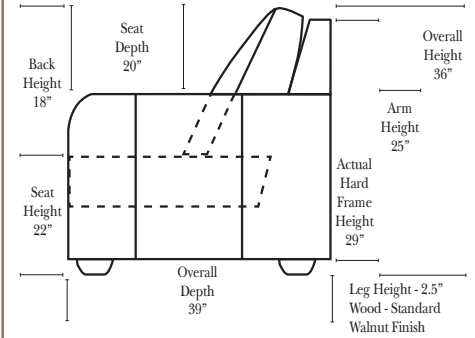

Standard & Armless (All 4 seat items ship as one piece if stationary, two pieces if motion installed)

2 Piece Curve Sectional & Ottomans

07/06/2012

Features

Standard:

- Available in Full & Top Grain Leathers
- Available in Luxury Fabrics
- All Hardwood Frames

Options:

- Down Seats & Down Backs (additional Charge)
- No. 33 Firm Foam

Sleeper Options: (All the below options are at additional charges)

- Queen Sleeper available w/Standard Mattress
- Twin Sleeper available w/Standard Mattress
- Deluxe Innerspring Mattress: Queen / Twin
- Air Dream Coil Mattress: Queen Only - (No Twin)
- Hideaway Air Mattress: Queen Only (Shipped in a Separate Box)

L-Shape / 90 Degree Sectional

(All 4 seat items ship as one piece if stationary, two pieces if motion installed)

Note:

All Dimensions are approximate, if accuracy is crucial, please contact us for validation of the dimensions shown. However, a 1" to 2" variance can still apply due to foam and upholstery.