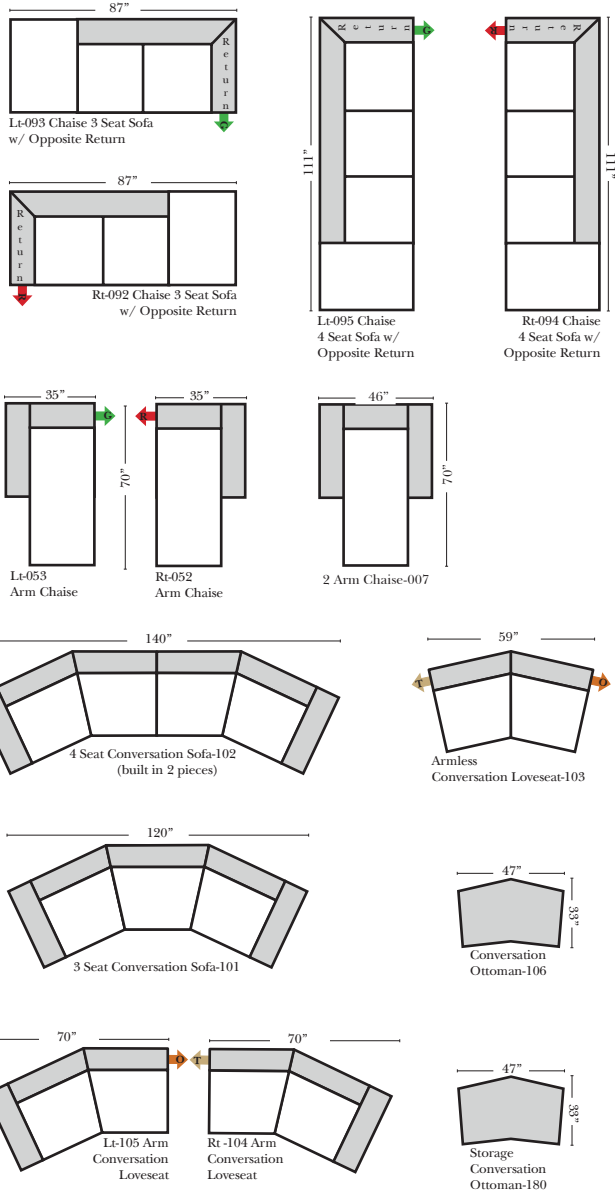

Chaise & Conversation Sectionals

Put Green Arrows with Red Arrows to Create Sectional Groups
Put Orange Arrows with Tan Arrows to Create Sectional Groups