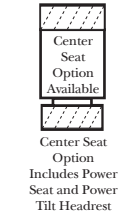

Standard / Armless

Put Green Arrows with Red Arrows to Create Sectional Groups

Conversation

L-Shape / 90 Degree Sectional

(All 4 seat items ship as one piece if stationary, two pieces if motion installed)

Options: (No Additional Charge)

- No. 33 Firm Foam
- Wood Leg Finish (Available in Cherry, Chocolate, Espresso, Honey Oak, & Shadow)

Options: (Additional Charges Apply)

- Center Seat Recliner (See Option Note)
- Rechargeable Battery Pack (Power Mechanism)
- Swivel Table for Console Arms (Espresso or Walnut Wood Finish)
- **Portable Single Theater Arm (1) Cup Holder (Fabric or Leather)(Excluding Designer Leather)

Note:

All Dimensions are approximate, if accuracy is crucial, please contact us for validation of the dimensions shown. However, a 1" to 2" variance can still apply due to foam and upholstery.

**Portable Single Theater Arm (1) Cup Holder (Fabric or Leather) (Excluding Designer Leather)