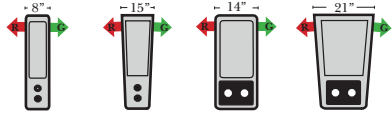

Home Theater Components

Small Straight-63118 Console Arm
Small Wedge-63119 Console Arm
Large Straight-63116 Console Arm
Large Wedge-63117 Console Arm