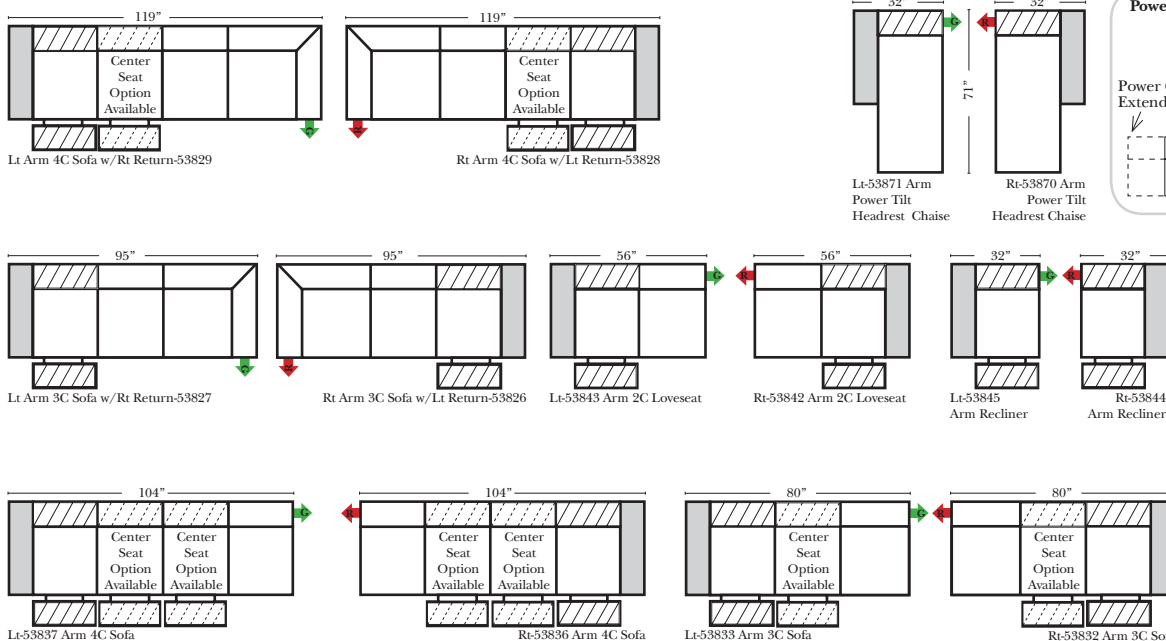

Standard / Armless

Put Green Arrows with Red Arrows to Create Sectional Groups

Conversation

L-Shape / 90 Degree Sectional

(All 4 seat items ship as one piece if stationary, two pieces if motion installed)

Put Green Arrows with Red Arrows to Create Sectional Groups

Standards & Options

Standard:

- Available in Full & Top Grain Leathers
- Available in Luxury Fabrics
- All Hardwood Frames
- Wood Leg Finish (Standard is Walnut)
- Power Seats & Power Tilt Headrests

Note:

All Dimensions are approximate, if accuracy is crucial, please contact us for validation of the dimensions shown. However, a 1" to 2" variance can still apply due to foam and upholstery.

**Portable Single Theater Arm (1) Cup Holder (Fabric or Leather) (Excluding Designer Leather)