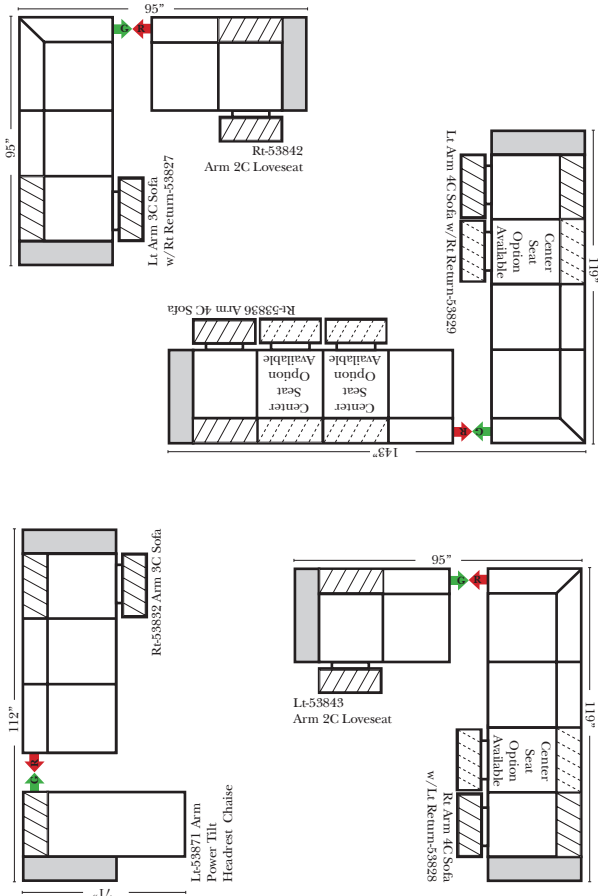

Standard / Armless

Put Green Arrows with Red Arrows to Create Sectional Groups

Conversation

L-Shape / 90 Degree Sectional

(All 4 seat items ship as one piece if stationary, two pieces if motion installed)

Note:

All Dimensions are approximate, if accuracy is crucial, please contact us for validation of the dimensions shown. However, a 1" to 2" variance can still apply due to foam and upholstery.

**Portable Single Theater Arm (1) Cup Holder (Fabric or Leather) (Excluding Designer Leather)

(8" W x 21" D x 6"H)

Home Theater Components

Small Straight-63118 Console Arm
 Small Wedge-63119 Console Arm
 Large Straight-63116 Console Arm
 Large Wedge-63117 Console Arm

Large console arm wood finish is standard as Espresso, available in Walnut - Small console is upholstered.

Suggested Configurations

The Suggested Configurations below are only a sample of what the imagination can create, please enjoy creating the configuration that fits your lifestyle, using the ideas below and from the items on the opposite page.