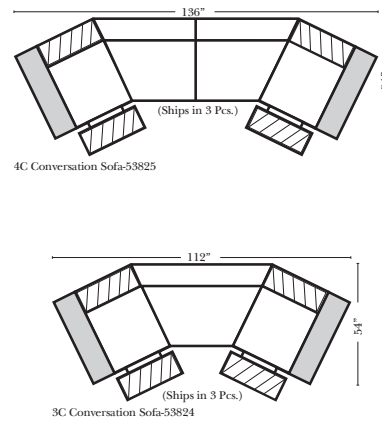

Standard / Armless

Put Green Arrows with Red Arrows to Create Sectional Groups

Conversation

L-Shape / 90 Degree Sectional

(All 4 seat items ship as one piece if stationary, two pieces if motion installed)

Note:

All Dimensions are approximate, if accuracy is crucial, please contact us for validation of the dimensions shown. However, a 1" to 2" variance can still apply due to foam and upholstery.

**Portable Single Theater Arm (1) Cup Holder (Fabric or Leather) (Excluding Designer Leather)