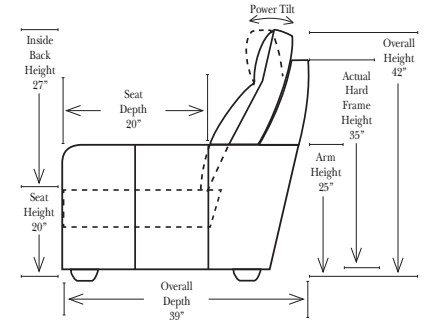

Standard / Armless

Put Green Arrows with Red Arrows to Create Sectional Groups

Conversation

L-Shape / 90 Degree Sectional

(All 4 seat items ship as one piece if stationary, two pieces if motion installed)

Note:

All Dimensions are approximate, if accuracy is crucial, please contact us for validation of the dimensions shown. However, a 1" to 2" variance can still apply due to foam and upholstery.

**Portable Single Theater Arm (1) Cup Holder (Fabric or Leather) (Excluding Designer Leather)