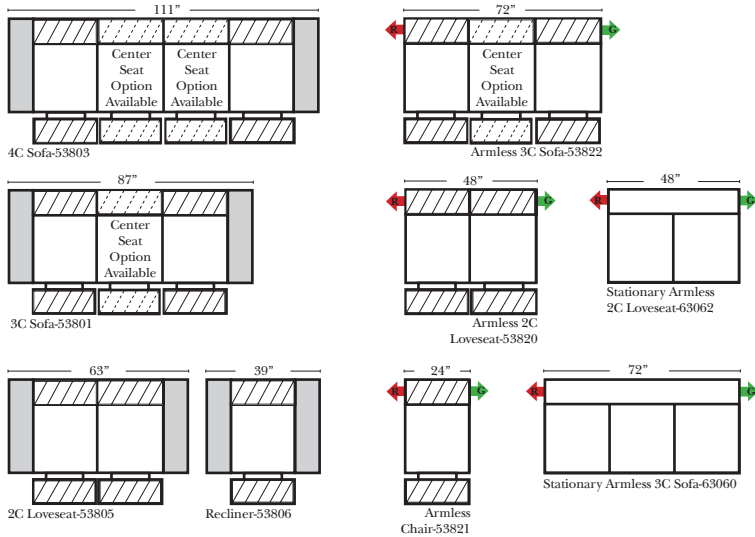

Standard / Armless

Put Green Arrows with Red Arrows to Create Sectional Groups

Conversation

L-Shape / 90 Degree Sectional

(All 4 seat items ship as one piece if stationary, two pieces if motion installed)

Note:

All Dimensions are approximate, if accuracy is crucial, please contact us for validation of the dimensions shown. However, a 1" to 2" variance can still apply due to foam and upholstery.

**Portable Single Theater Arm (1) Cup Holder (Fabric or Leather) (Excluding Designer Leather)