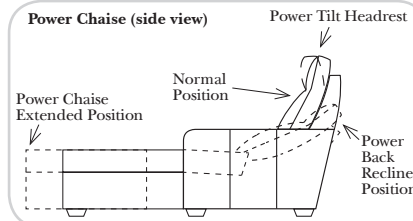

Options: (No Additional Charge)

- No. 33 Firm Foam
- Wood Leg Finish (Available in Cherry, Chocolate, Espresso, Honey Oak, & Shadow)

Options: (Additional Charges Apply)

- Center Seat Recliner (See Option Note)
- Rechargeable Battery Pack (Power Mechanism)
- Swivel Table for Console Arms (Espresso or Walnut Wood Finish)
- **Portable Single Theater Arm (1) Cup Holder (Fabric or Leather)(Excluding Designer Leather)

L-Shape / 90 Degree Sectional

(All 4 seat items ship as one piece if stationary, two pieces if motion installed)

Put Green Arrows with Red Arrows to Create Sectional Groups

Note:

All Dimensions are approximate, if accuracy is crucial, please contact us for validation of the dimensions shown. However, a 1" to 2" variance can still apply due to foam and upholstery.