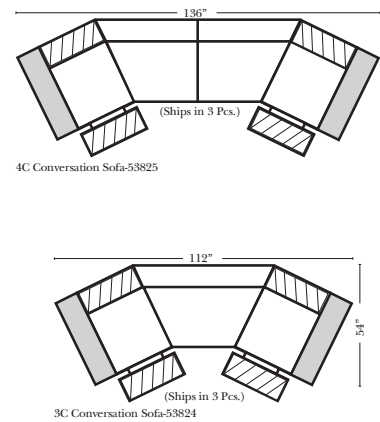

Conversation

Standards & Options

Standard:

- Available in Full & Top Grain Leathers
- Available in Luxury Fabrics
- All Hardwood Frames
- Wood Leg Finish (Standard is Walnut)
- Power Seats & Power Tilt Headrests

Options: (No Additional Charge)

- No. 33 Firm Foam
- Wood Leg Finish (Available in Cherry, Chocolate, Espresso, Honey Oak, & Shadow)

Options: (Additional Charges Apply)

- Center Seat Recliner (See Option Note)
- Rechargeable Battery Pack (Power Mechanism)
- Swivel Table for Console Arms (Espresso or Walnut Wood Finish)
- **Portable Single Theater Arm (1) Cup Holder (Fabric or Leather)(Excluding Designer Leather)

L-Shape / 90 Degree Sectional

(All 4 seat items ship as one piece if stationary, two pieces if motion installed)

Put Green Arrows with Red Arrows to Create Sectional Groups