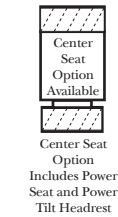

Conversation

Standards & Options

Standard:

- Available in Full & Top Grain Leathers
- Available in Luxury Fabrics
- All Hardwood Frames
- Wood Leg Finish (Standard is Walnut)
- Power Seats & Power Tilt Headrests

Options: (No Additional Charge)

- No. 33 Firm Foam
- Wood Leg Finish (Available in Cherry, Chocolate, Espresso, Honey Oak, & Shadow)

Options: (Additional Charges Apply)

- Center Seat Recliner (See Option Note)
- Rechargeable Battery Pack (Power Mechanism)
- Swivel Table for Console Arms (Espresso or Walnut Wood Finish)
- **Portable Single Theater Arm (1) Cup Holder (Fabric or Leather)(Excluding Designer Leather)

L-Shape / 90 Degree Sectional

(All 4 seat items ship as one piece if stationary, two pieces if motion installed)

Put Green Arrows with Red Arrows to Create Sectional Groups