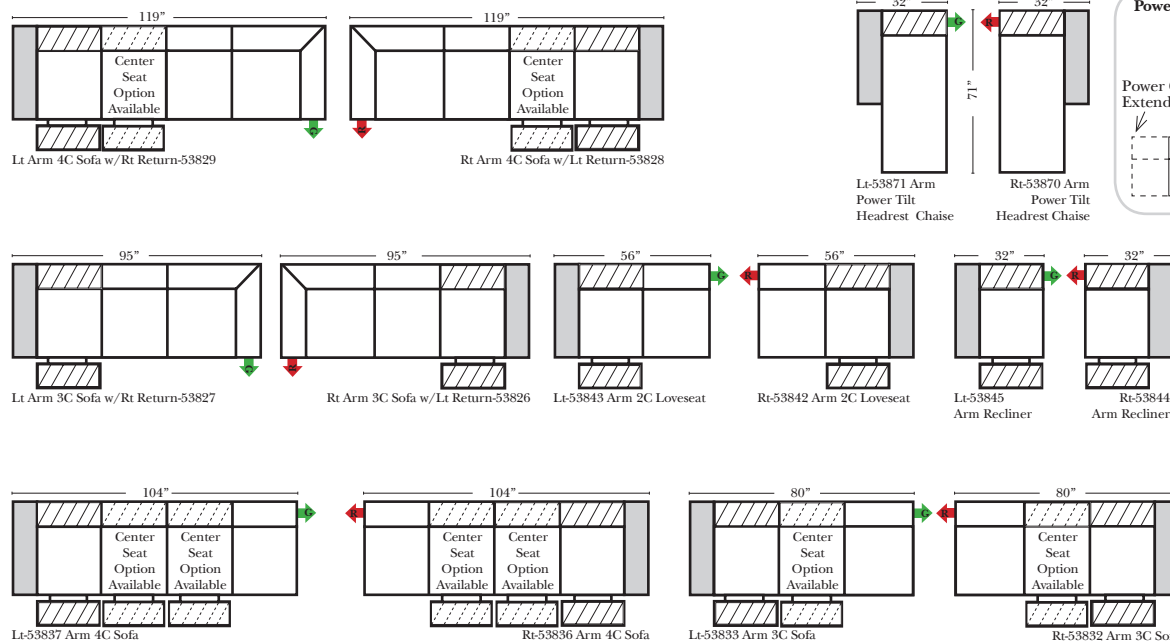

Options: (No Additional Charge)

- No. 33 Firm Foam
- Wood Leg Finish (Available in Cherry, Chocolate, Espresso, Honey Oak, & Shadow)

Options: (Additional Charges Apply)

- Center Seat Recliner (See Option Note)
- Rechargeable Battery Pack (Power Mechanism)
- Swivel Table for Console Arms (Espresso or Walnut Wood Finish)
- **Portable Single Theater Arm (1) Cup Holder (Fabric or Leather)(Excluding Designer Leather)

L-Shape / 90 Degree Sectional

(All 4 seat items ship as one piece if stationary, two pieces if motion installed)

Put Green Arrows with Red Arrows to Create Sectional Groups

Note:

All Dimensions are approximate, if accuracy is crucial, please contact us for validation of the dimensions shown. However, a 1" to 2" variance can still apply due to foam and upholstery.