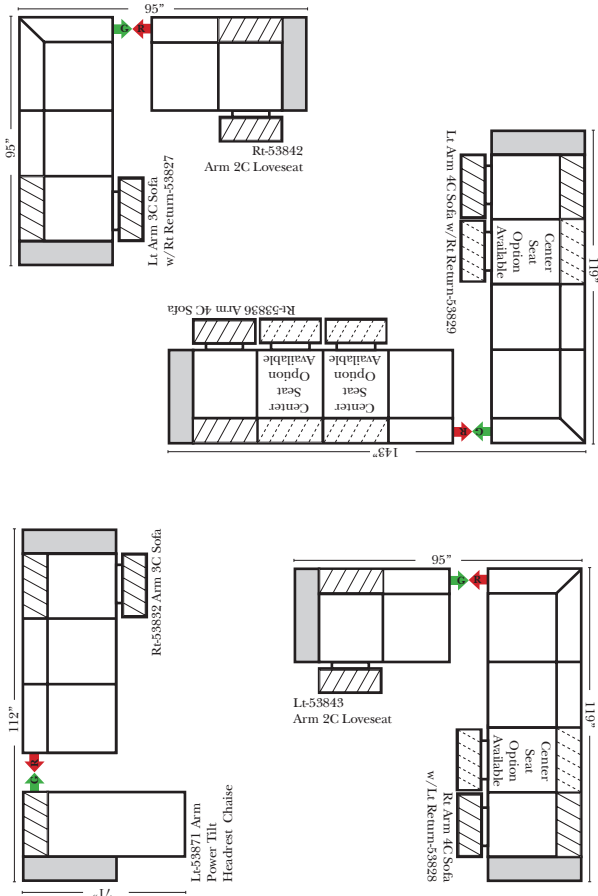

L-Shape / 90 Degree Sectional

(All 4 seat items ship as one piece if stationary, two pieces if motion installed)

Put Green Arrows with Red Arrows to Create Sectional Groups

Note:

All Dimensions are approximate, if accuracy is crucial, please contact us for validation of the dimensions shown. However, a 1" to 2" variance can still apply due to foam and upholstery.

Home Theater Components

Small Straight-63118 Console Arm
 Small Wedge-63119 Console Arm
 Large Straight-63116 Console Arm
 Large Wedge-63117 Console Arm

Large console arm wood finish is standard as Espresso, available in Walnut - Small console is upholstered.

Suggested Configurations

The Suggested Configurations below are only a sample of what the imagination can create, please enjoy creating the configuration that fits your lifestyle, using the ideas below and from the items on the opposite page.