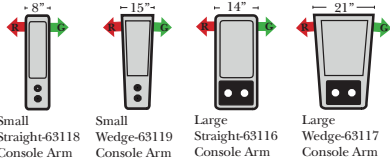

Home Theater Components

Small Straight-63118 Console Arm
Small Wedge-63119 Console Arm
Large Straight-63116 Console Arm
Large Wedge-63117 Console Arm