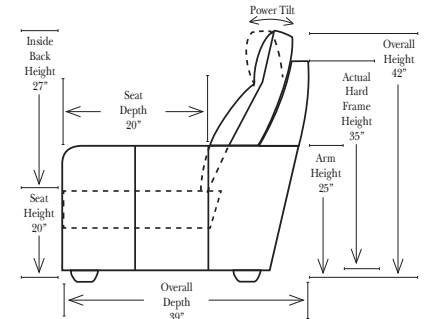

Conversation

Standards & Options

Standard:

- Available in Full & Top Grain Leathers
- Available in Luxury Fabrics
- All Hardwood Frames
- Wood Leg Finish (Standard is Walnut)
- Power Seats & Power Tilt Headrests

Options: (No Additional Charge)

- No. 33 Firm Foam
- Wood Leg Finish (Available in Cherry, Chocolate, Espresso, Honey Oak, & Shadow)

Options: (Additional Charges Apply)

- Center Seat Recliner (See Option Note)
- Rechargeable Battery Pack (Power Mechanism)
- Swivel Table for Console Arms (Espresso or Walnut Wood Finish)
- **Portable Single Theater Arm (1) Cup Holder (Fabric or Leather)(Excluding Designer Leather)

L-Shape / 90 Degree Sectional

(All 4 seat items ship as one piece if stationary, two pieces if motion installed)

Put Green Arrows with Red Arrows to Create Sectional Groups