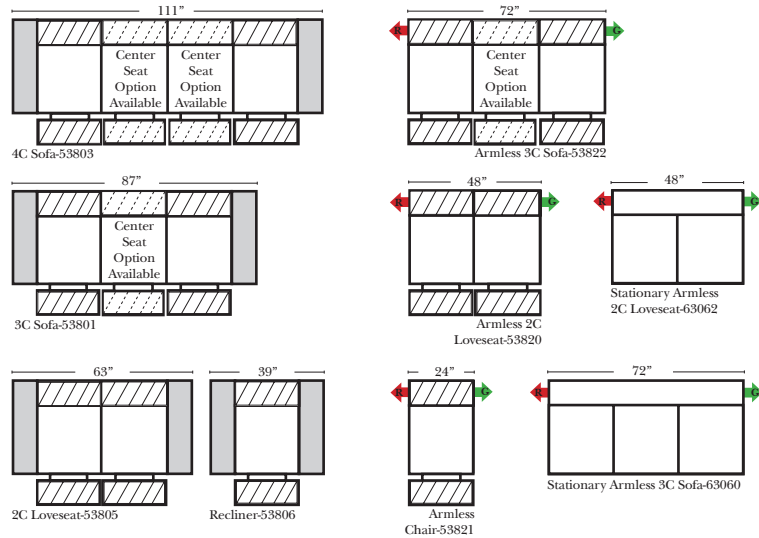

Standard / Armless

Put Green Arrows with Red Arrows to Create Sectional Groups