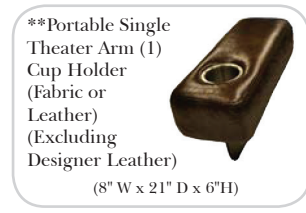

Options: (No Additional Charge)

- No. 33 Firm Foam
- Wood Leg Finish (Available in Cherry, Chocolate, Espresso, Honey Oak, & Shadow)

Options: (Additional Charges Apply)

- Center Seat Recliner (See Option Note)
- Rechargeable Battery Pack (Power Mechanism)
- Swivel Table for Console Arms (Espresso or Walnut Wood Finish)
- **Portable Single Theater Arm (1) Cup Holder (Fabric or Leather)(Excluding Designer Leather)

L-Shape / 90 Degree Sectional

(All 4 seat items ship as one piece if stationary, two pieces if motion installed)

Put Green Arrows with Red Arrows to Create Sectional Groups

Note:

All Dimensions are approximate, if accuracy is crucial, please contact us for validation of the dimensions shown. However, a 1" to 2" variance can still apply due to foam and upholstery.