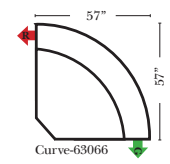

L-Shape / 90 Degree Sectional

(All 4 seat items ship as one piece if stationary, two pieces if motion installed)

Put Green Arrows with Red Arrows to Create Sectional Groups

Note:

All Dimensions are approximate, if accuracy is crucial, please contact us for validation of the dimensions shown. However, a 1" to 2" variance can still apply due to foam and upholstery.