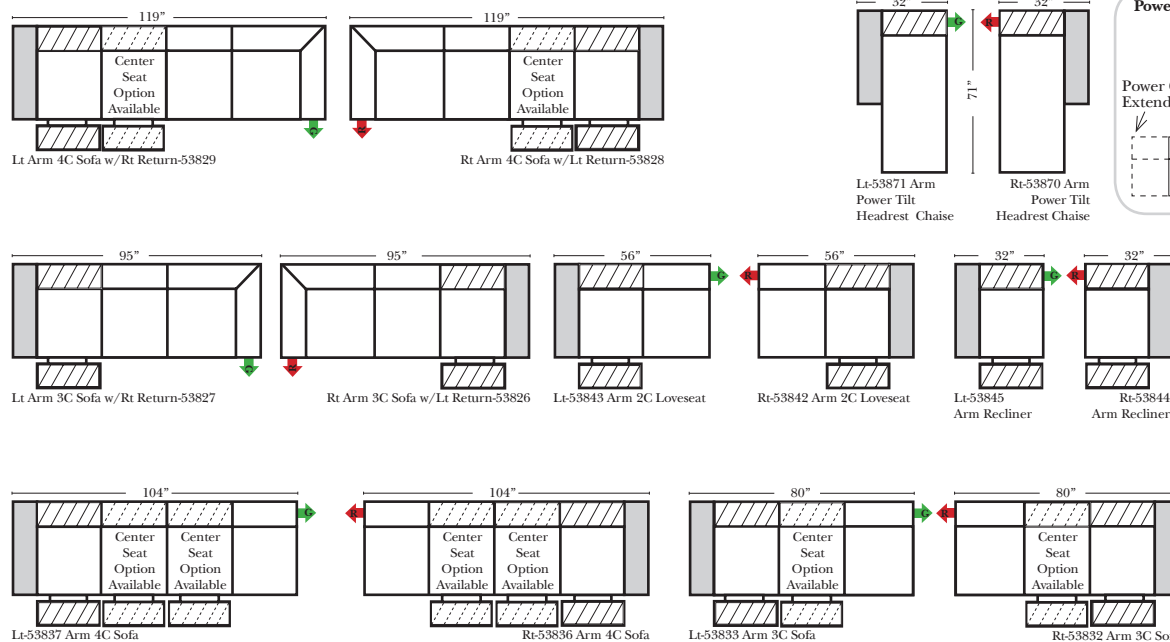

Standard / Armless

Put Green Arrows with Red Arrows to Create Sectional Groups

Conversation

L-Shape / 90 Degree Sectional

(All 4 seat items ship as one piece if stationary, two pieces if motion installed)

Put Green Arrows with Red Arrows to Create Sectional Groups

Standards & Options

Standard:

- Available in Full & Top Grain Leathers
- Available in Luxury Fabrics
- All Hardwood Frames
- Wood Leg Finish (Standard is Walnut)
- Power Seats & Power Tilt Headrests

Note:

All Dimensions are approximate, if accuracy is crucial, please contact us for validation of the dimensions shown. However, a 1" to 2" variance can still apply due to foam and upholstery.

Home Theater Components