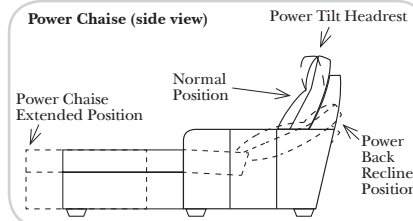

L-Shape / 90 Degree Sectional

(All 4 seat items ship as one piece if stationary, two pieces if motion installed)

Put Green Arrows with Red Arrows to Create Sectional Groups