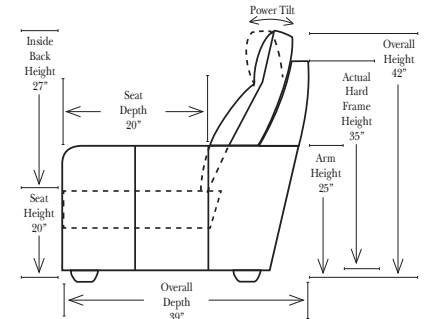

Standard / Armless

Put Green Arrows with Red Arrows to Create Sectional Groups

Conversation

L-Shape / 90 Degree Sectional

(All 4 seat items ship as one piece if stationary, two pieces if motion installed)

Note:

All Dimensions are approximate, if accuracy is crucial, please contact us for validation of the dimensions shown. However, a 1" to 2" variance can still apply due to foam and upholstery.

Home Theater Components