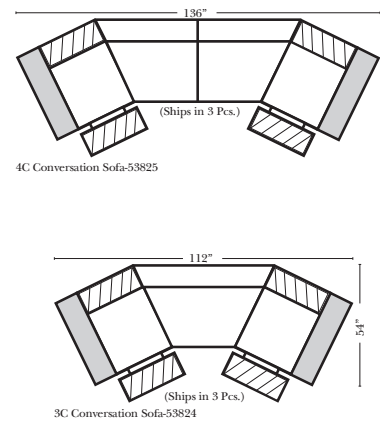

Standard / Armless

Put Green Arrows with Red Arrows to Create Sectional Groups

Conversation

L-Shape / 90 Degree Sectional

(All 4 seat items ship as one piece if stationary, two pieces if motion installed)

Note:

All Dimensions are approximate, if accuracy is crucial, please contact us for validation of the dimensions shown. However, a 1" to 2" variance can still apply due to foam and upholstery.

Home Theater Components