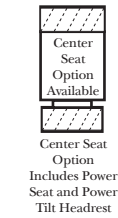

Standard / Armless

Put Green Arrows with Red Arrows to Create Sectional Groups

Conversation

L-Shape / 90 Degree Sectional

(All 4 seat items ship as one piece if stationary, two pieces if motion installed)

Note:

All Dimensions are approximate, if accuracy is crucial, please contact us for validation of the dimensions shown. However, a 1" to 2" variance can still apply due to foam and upholstery.

Home Theater Components