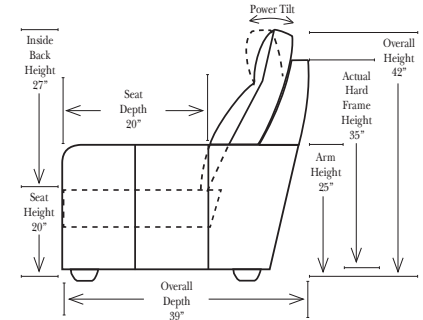

Standard / Armless

Put Green Arrows with Red Arrows to Create Sectional Groups

Conversation

L-Shape / 90 Degree Sectional

(All 4 seat items ship as one piece if stationary, two pieces if motion installed)

Note:

All Dimensions are approximate, if accuracy is crucial, please contact us for validation of the dimensions shown. However, a 1" to 2" variance can still apply due to foam and upholstery.

Home Theater Components