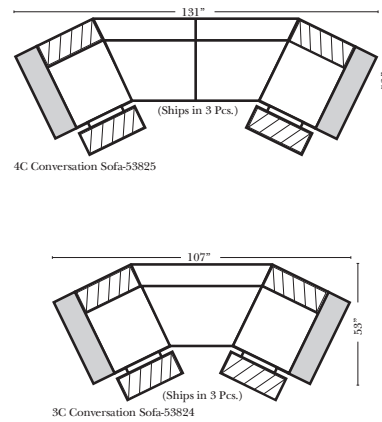

Standard / Armless

Put Green Arrows with Red Arrows to Create Sectional Groups

Conversation

L-Shape / 90 Degree Sectional

(All 4 seat items ship as one piece if stationary, two pieces if motion installed)

Note:

All Dimensions are approximate, if accuracy is crucial, please contact us for validation of the dimensions shown. However, a 1" to 2" variance can still apply due to foam and upholstery.

Home Theater Components