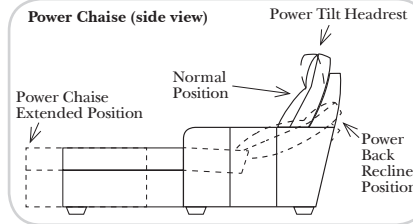

Standard / Armless

Put Green Arrows with Red Arrows to Create Sectional Groups

Conversation

L-Shape / 90 Degree Sectional

(All 4 seat items ship as one piece if stationary, two pieces if motion installed)