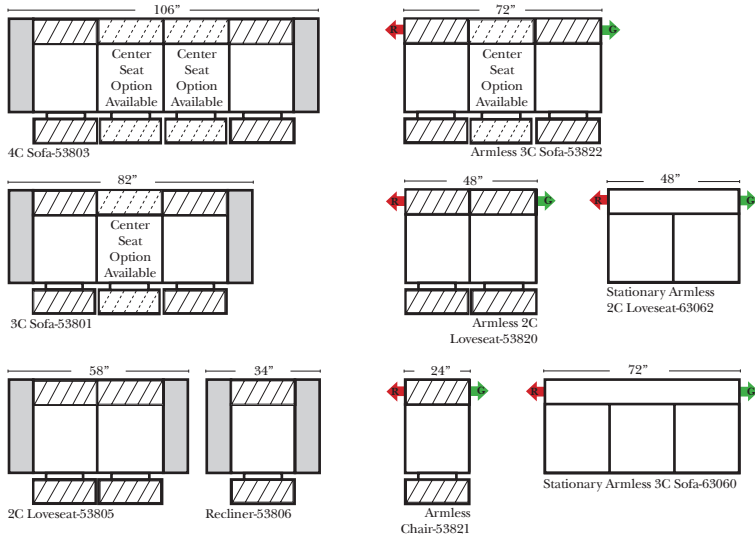

Standard / Armless

Put Green Arrows with Red Arrows to Create Sectional Groups

Conversation

L-Shape / 90 Degree Sectional

(All 4 seat items ship as one piece if stationary, two pieces if motion installed)

Note:

All Dimensions are approximate, if accuracy is crucial, please contact us for validation of the dimensions shown. However, a 1" to 2" variance can still apply due to foam and upholstery.

Home Theater Components