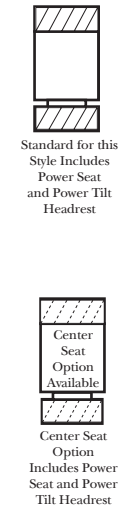

Standard / Armless

Put Green Arrows with Red Arrows to Create Sectional Groups

Conversation

L-Shape / 90 Degree Sectional

(All 4 seat items ship as one piece if stationary, two pieces if motion installed)

Standards & Options

Standard:

- Available in Full & Top Grain Leathers
- Available in Luxury Fabrics
- All Hardwood Frames
- Chrome Leg Finish
- Power Seats & Power Tilt Headrests

Options: (No Additional Charge)

- No. 33 Firm Foam
- Wood Leg Finish (Available in Cherry, Chocolate, Espresso, Honey Oak, Shadow & Walnut)

Options: (Additional Charges Apply)

- Center Seat Recliner (See Option Note)
- Rechargeable Battery Pack (Power Mechanism)
- Swivel Table for Console Arms (Espresso or Walnut Wood Finish)
- **Portable Single Theater Arm (1) Cup Holder (Fabric or Leather)(Excluding Designer Leather)

Note:

All Dimensions are approximate, if accuracy is crucial, please contact us for validation of the dimensions shown. However, a 1" to 2" variance can still apply due to foam and upholstery.

Home Theater Components