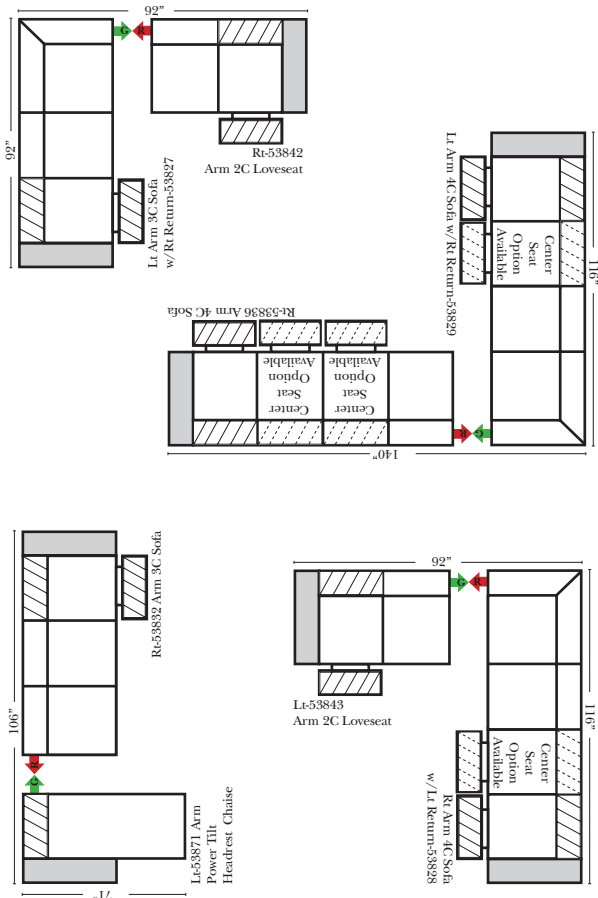

Home Theater Components

Large console arm wood finish is standard as Espresso, available in Walnut - Small console is upholstered.

Suggested Configurations

The Suggested Configurations below are only a sample of what the imagination can create, please enjoy creating the configuration that fits your lifestyle, using the ideas below and from the items on the opposite page.