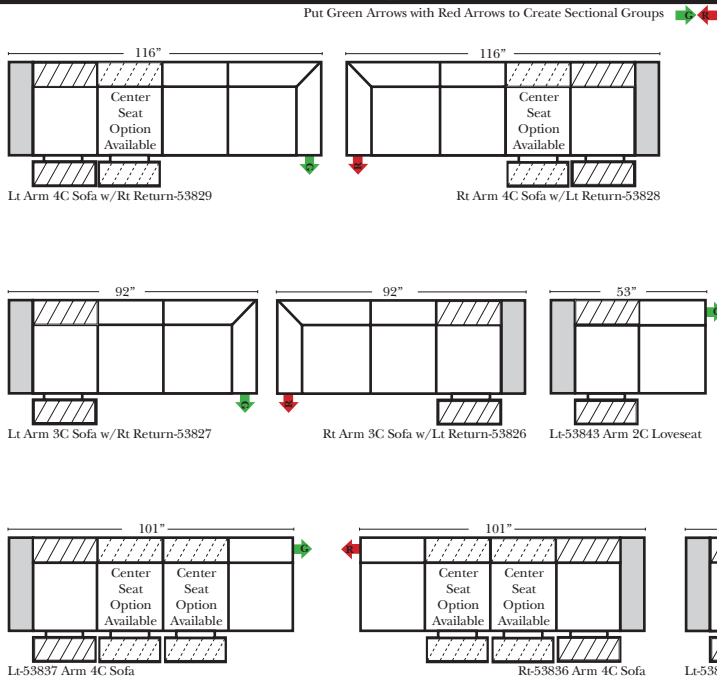

Standard / Armless

Put Green Arrows with Red Arrows to Create Sectional Groups

Conversation

L-Shape / 90 Degree Sectional

(All 4 seat items ship as one piece if stationary, two pieces if motion installed)

Note:

All Dimensions are approximate, if accuracy is crucial, please contact us for validation of the dimensions shown. However, a 1" to 2" variance can still apply due to foam and upholstery.

Home Theater Components