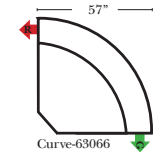

Standard / Armless

Put Green Arrows with Red Arrows to Create Sectional Groups

Conversation

L-Shape / 90 Degree Sectional

(All 4 seat items ship as one piece if stationary, two pieces if motion installed)