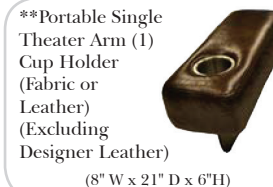

Standard / Armless

Put Green Arrows with Red Arrows to Create Sectional Groups

Conversation

L-Shape / 90 Degree Sectional

(All 4 seat items ship as one piece if stationary, two pieces if motion installed)