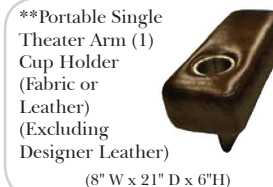

L-Shape / 90 Degree Sectional

(All 4 seat items ship as one piece if stationary, two pieces if motion installed)