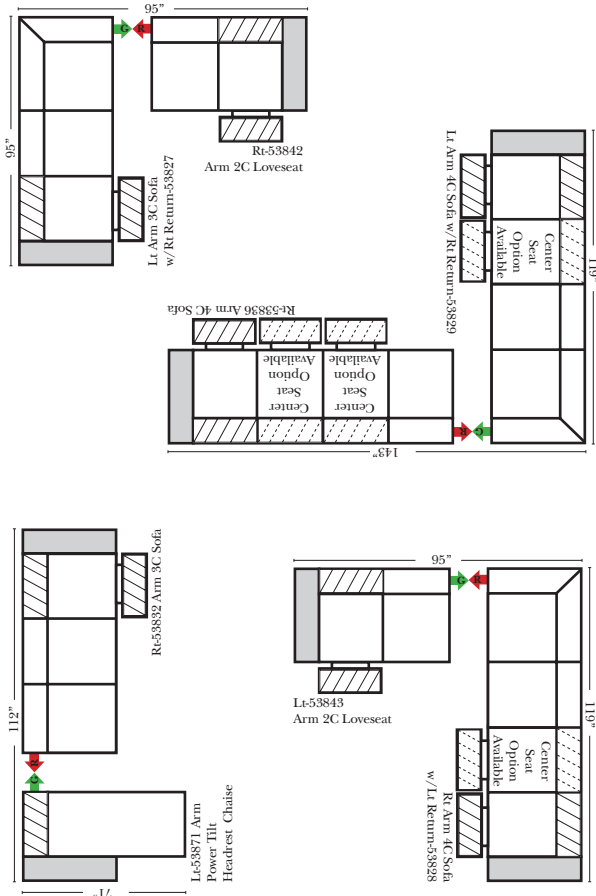

### Note:

All Dimensions are approximate, if accuracy is crucial, please contact us for validation of the dimensions shown. However, a 1" to 2" variance can still apply due to foam and upholstery.

### Home Theater Components

Small Straight-63118 Console Arm  
 Small Wedge-63119 Console Arm  
 Large Straight-63116 Console Arm  
 Large Wedge-63117 Console Arm

Large console arm wood finish is standard as Espresso, available in Walnut - Small console is upholstered.

### Suggested Configurations

The Suggested Configurations below are only a sample of what the imagination can create, please enjoy creating the configuration that fits your lifestyle, using the ideas below and from the items on the opposite page.