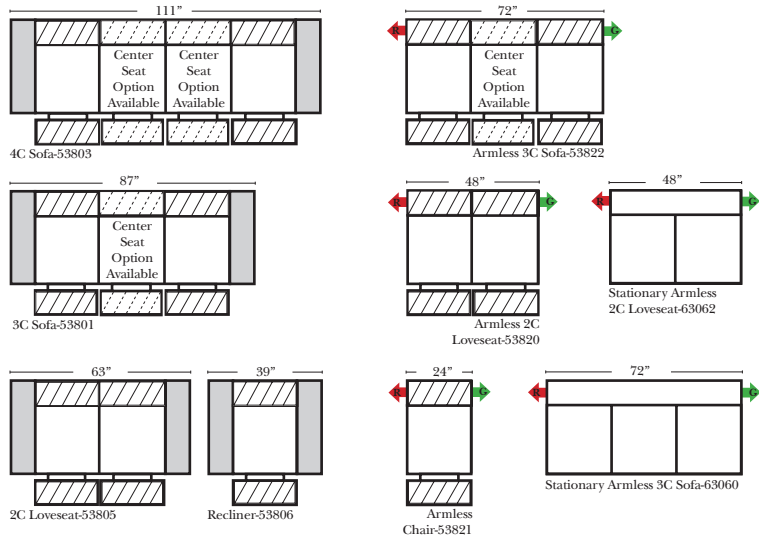

## Standard / Armless

Put Green Arrows with Red Arrows to Create Sectional Groups

## L-Shape / 90 Degree Sectional

(All 4 seat items ship as one piece if stationary, two pieces if motion installed)