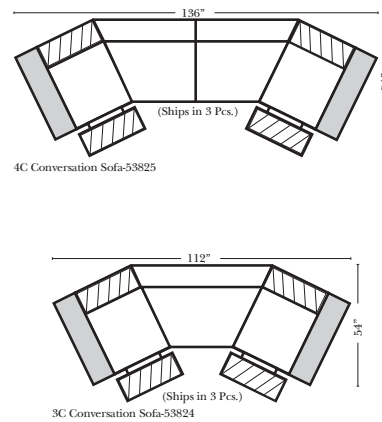

## Standard / Armless

Put Green Arrows with Red Arrows to Create Sectional Groups

## L-Shape / 90 Degree Sectional

(All 4 seat items ship as one piece if stationary, two pieces if motion installed)