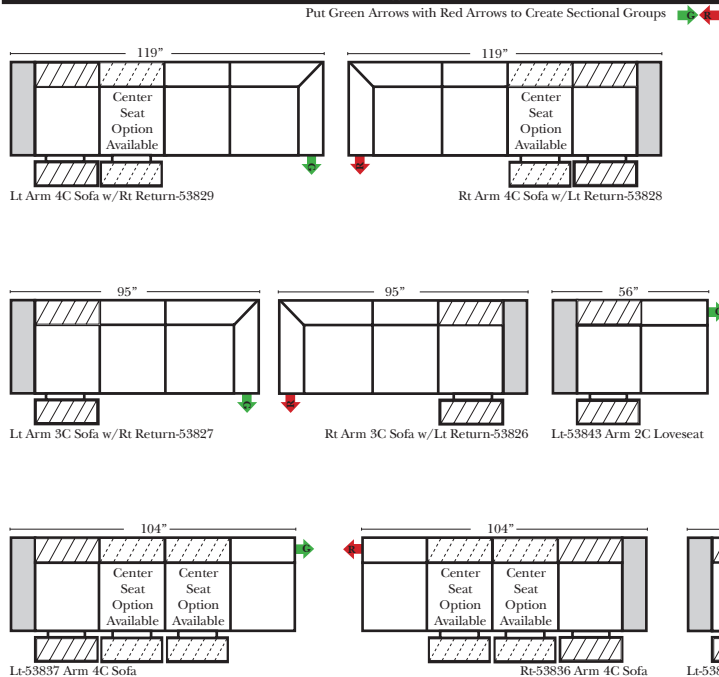

## Standard / Armless

Put Green Arrows with Red Arrows to Create Sectional Groups

## L-Shape / 90 Degree Sectional

(All 4 seat items ship as one piece if stationary, two pieces if motion installed)

### Note:

All Dimensions are approximate, if accuracy is crucial, please contact us for validation of the dimensions shown. However, a 1" to 2" variance can still apply due to foam and upholstery.