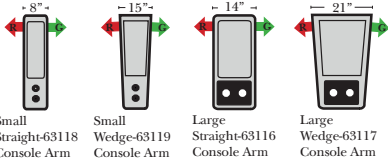

Home Theater Components

Small Straight-63118 Console Arm
Small Wedge-63119 Console Arm
Large Straight-63116 Console Arm
Large Wedge-63117 Console Arm