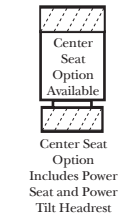

## Standard / Armless

Put Green Arrows with Red Arrows to Create Sectional Groups

## L-Shape / 90 Degree Sectional

(All 4 seat items ship as one piece if stationary, two pieces if motion installed)

### Options: (Additional Charges Apply)

- Center Seat Recliner (See Option Note)
- Rechargeable Battery Pack (Power Mechanism)
- Swivel Table for Console Arms (Espresso or Walnut Wood Finish)
- \*\*Portable Single Theater Arm (1) Cup Holder (Fabric or Leather)(Excluding Designer Leather)