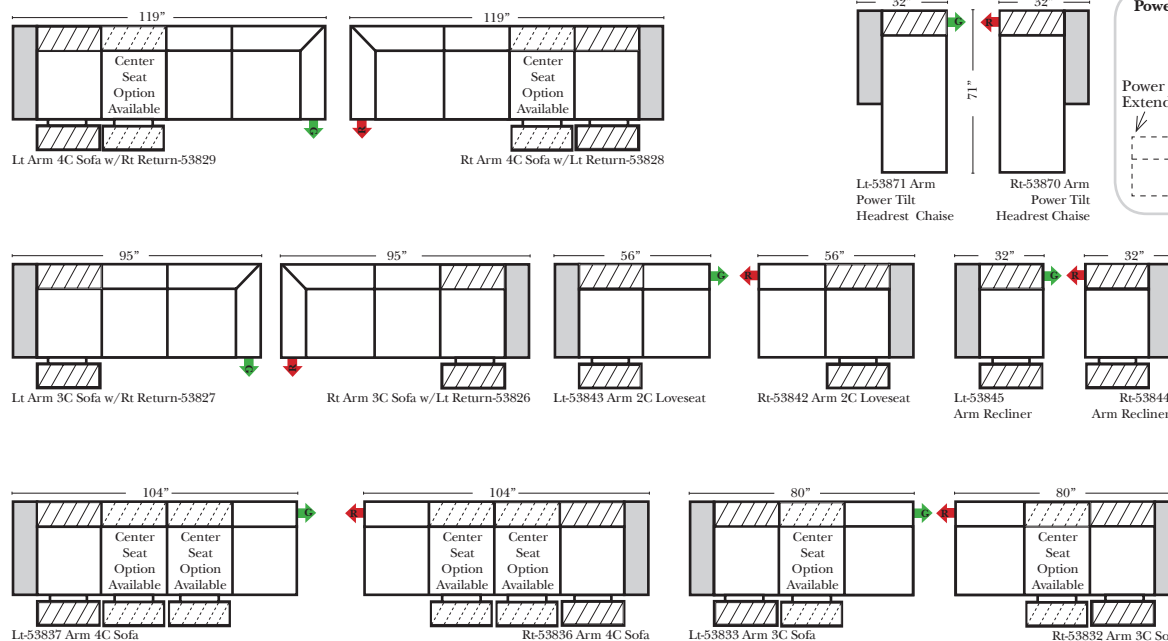

Standard / Armless

Put Green Arrows with Red Arrows to Create Sectional Groups

Conversation

L-Shape / 90 Degree Sectional

(All 4 seat items ship as one piece if stationary, two pieces if motion installed)

Put Green Arrows with Red Arrows to Create Sectional Groups

Standards & Options

Standard:

- Available in Full & Top Grain Leathers
- Available in Luxury Fabrics
- All Hardwood Frames
- Wood Leg Finish (Standard is Walnut)
- Nail Heads (where indicated)
- Power Seats & Power Tilt Headrests

Note:

All Dimensions are approximate, if accuracy is crucial, please contact us for validation of the dimensions shown. However, a 1" to 2" variance can still apply due to foam and upholstery.

Home Theater Components