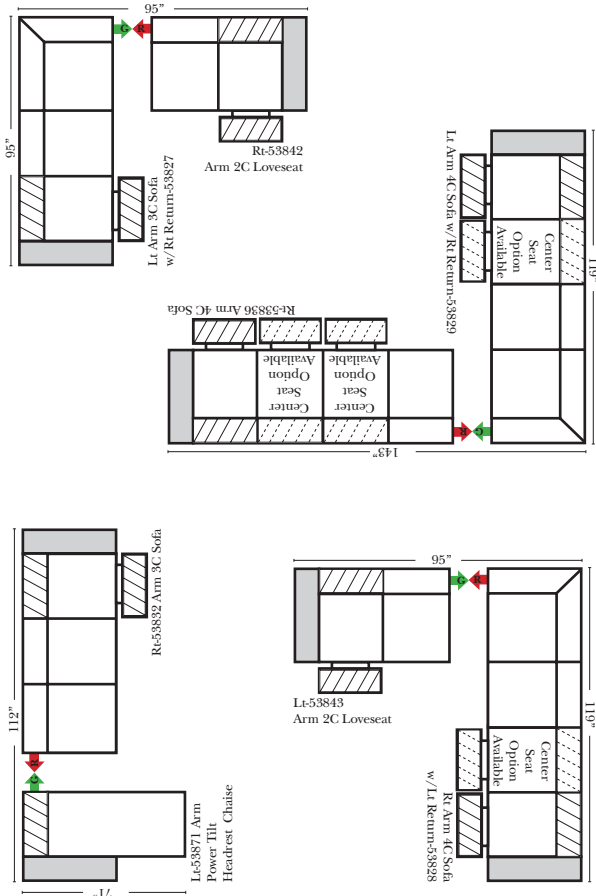

Suggested Configurations

The Suggested Configurations below are only a sample of what the imagination can create, please enjoy creating the configuration that fits your lifestyle, using the ideas below and from the items on the opposite page.