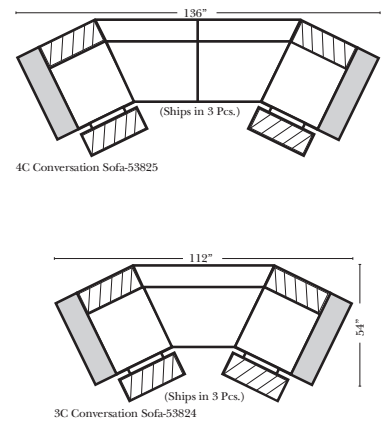

Standard / Armless

Put Green Arrows with Red Arrows to Create Sectional Groups

Conversation

L-Shape / 90 Degree Sectional

(All 4 seat items ship as one piece if stationary, two pieces if motion installed)

Note:

All Dimensions are approximate, if accuracy is crucial, please contact us for validation of the dimensions shown. However, a 1" to 2" variance can still apply due to foam and upholstery.

Home Theater Components