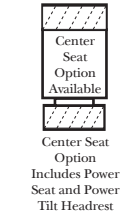

Standard / Armless

Put Green Arrows with Red Arrows to Create Sectional Groups

Conversation

L-Shape / 90 Degree Sectional

(All 4 seat items ship as one piece if stationary, two pieces if motion installed)

Note:

All Dimensions are approximate, if accuracy is crucial, please contact us for validation of the dimensions shown. However, a 1" to 2" variance can still apply due to foam and upholstery.

Home Theater Components