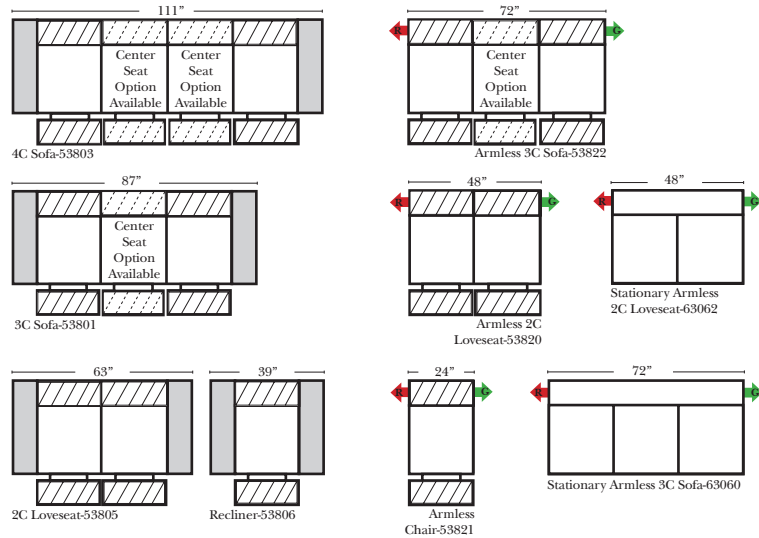

Standard / Armless

Put Green Arrows with Red Arrows to Create Sectional Groups

Conversation

L-Shape / 90 Degree Sectional

(All 4 seat items ship as one piece if stationary, two pieces if motion installed)

Note:

All Dimensions are approximate, if accuracy is crucial, please contact us for validation of the dimensions shown. However, a 1" to 2" variance can still apply due to foam and upholstery.

Home Theater Components