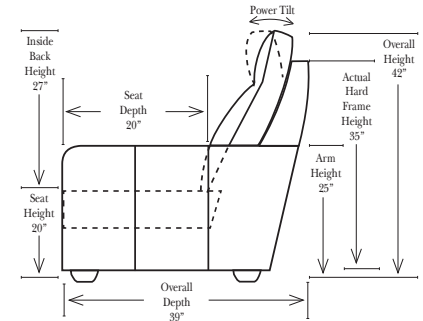

Standard / Armless

Put Green Arrows with Red Arrows to Create Sectional Groups

Conversation

L-Shape / 90 Degree Sectional

(All 4 seat items ship as one piece if stationary, two pieces if motion installed)

Note:

All Dimensions are approximate, if accuracy is crucial, please contact us for validation of the dimensions shown. However, a 1" to 2" variance can still apply due to foam and upholstery.

Home Theater Components