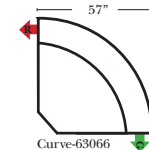

L-Shape / 90 Degree Sectional

(All 4 seat items ship as one piece if stationary, two pieces if motion installed)

Put Green Arrows with Red Arrows to Create Sectional Groups