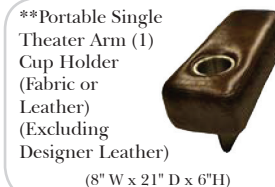

Standard / Armless

Put Green Arrows with Red Arrows to Create Sectional Groups

Conversation

L-Shape / 90 Degree Sectional

(All 4 seat items ship as one piece if stationary, two pieces if motion installed)

Put Green Arrows with Red Arrows to Create Sectional Groups

Standards & Options

Standard:

- Available in Full & Top Grain Leathers
- Available in Luxury Fabrics
- All Hardwood Frames
- Wood Leg Finish (Standard is Walnut)
- Nail Heads (where indicated)
- Power Seats & Power Tilt Headrests