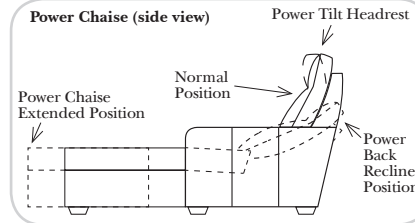

L-Shape / 90 Degree Sectional

(All 4 seat items ship as one piece if stationary, two pieces if motion installed)

Put Green Arrows with Red Arrows to Create Sectional Groups