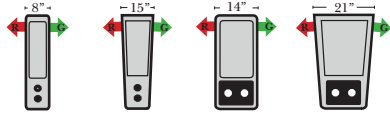

Home Theater Components

Small Straight-63118 Console Arm
Small Wedge-63119 Console Arm
Large Straight-63116 Console Arm
Large Wedge-63117 Console Arm