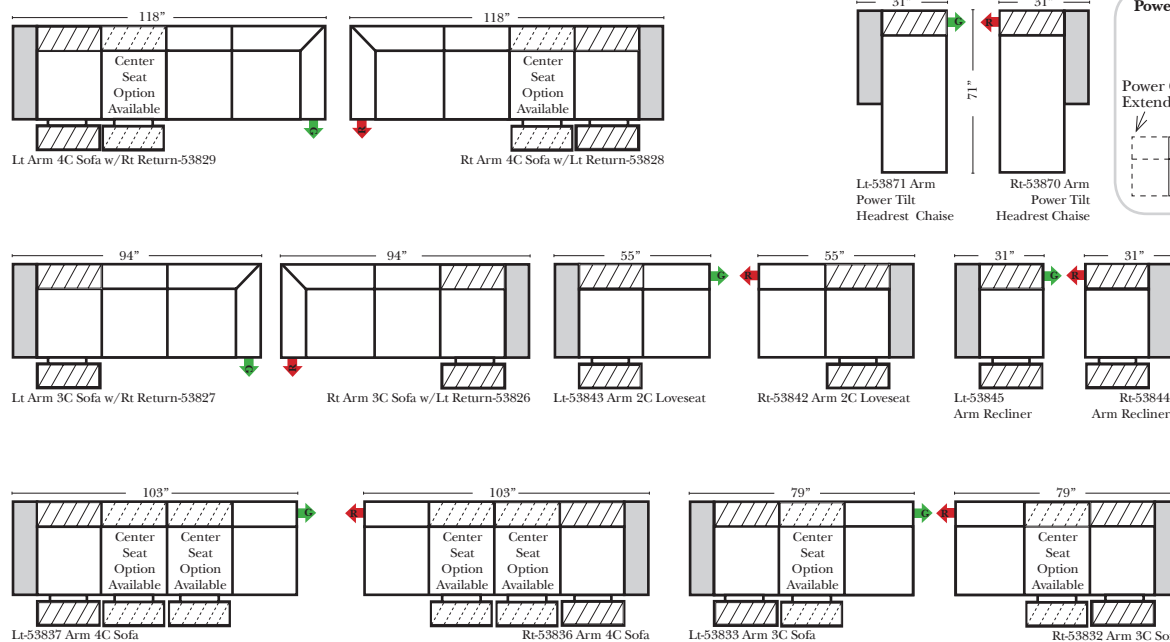

## Standard / Armless

Put Green Arrows with Red Arrows to Create Sectional Groups

## L-Shape / 90 Degree Sectional

(All 4 seat items ship as one piece if stationary, two pieces if motion installed)

Put Green Arrows with Red Arrows to Create Sectional Groups