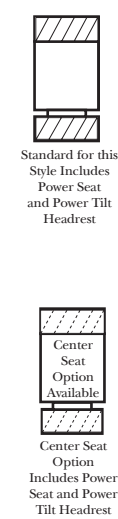

## Standard / Armless

Put Green Arrows with Red Arrows to Create Sectional Groups

## L-Shape / 90 Degree Sectional

(All 4 seat items ship as one piece if stationary, two pieces if motion installed)

Put Green Arrows with Red Arrows to Create Sectional Groups

## Options: (Additional Charges Apply)

- Center Seat Recliner (See Option Note)
- Rechargeable Battery Pack (Power Mechanism)
- Swivel Table for Console Arms (Espresso or Walnut Wood Finish)
- \*\*Portable Single Theater Arm (1) Cup Holder (Fabric or Leather)(Excluding Designer Leather)