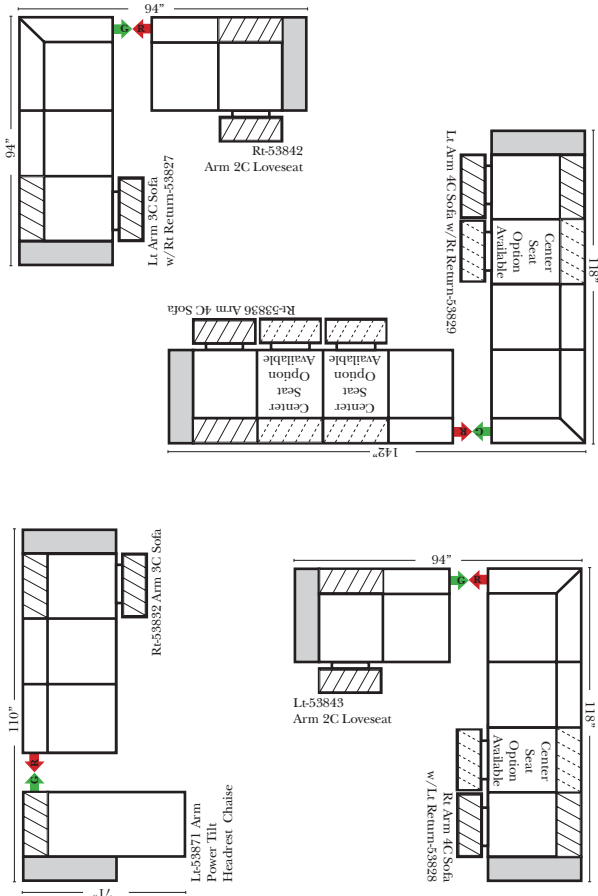

## L-Shape / 90 Degree Sectional

(All 4 seat items ship as one piece if stationary, two pieces if motion installed)

Put Green Arrows with Red Arrows to Create Sectional Groups

**Note:**  
All Dimensions are approximate, if accuracy is crucial, please contact us for validation of the dimensions shown. However, a 1" to 2" variance can still apply due to foam and upholstery.

### Home Theater Components

Small Straight-63118 Console Arm  
 Small Wedge-63119 Console Arm  
 Large Straight-63116 Console Arm  
 Large Wedge-63117 Console Arm

Large console arm wood finish is standard as Espresso, available in Walnut - Small console is upholstered.

### Suggested Configurations

The Suggested Configurations below are only a sample of what the imagination can create, please enjoy creating the configuration that fits your lifestyle, using the ideas below and from the items on the opposite page.