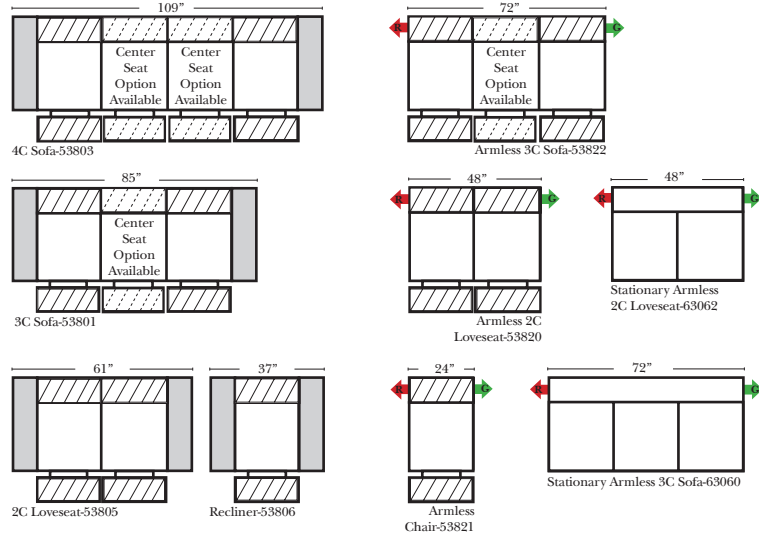

## Standard / Armless

Put Green Arrows with Red Arrows to Create Sectional Groups

## L-Shape / 90 Degree Sectional

(All 4 seat items ship as one piece if stationary, two pieces if motion installed)

Put Green Arrows with Red Arrows to Create Sectional Groups