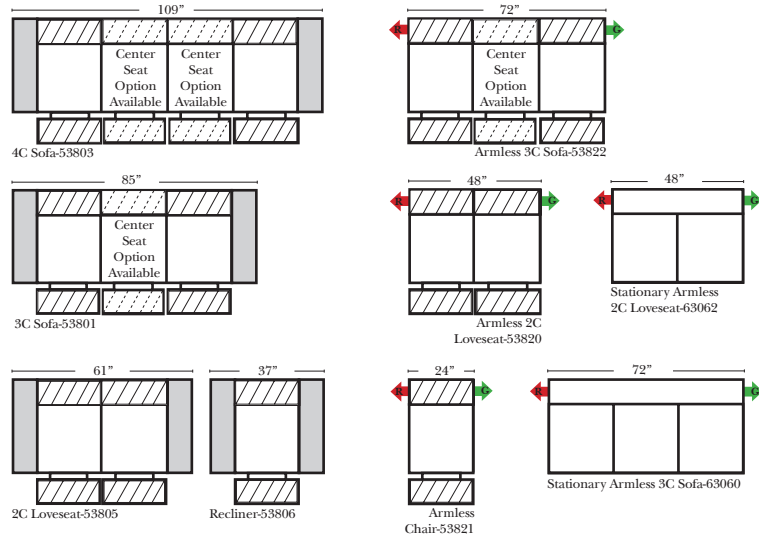

## Standard / Armless

Put Green Arrows with Red Arrows to Create Sectional Groups

## L-Shape / 90 Degree Sectional

(All 4 seat items ship as one piece if stationary, two pieces if motion installed)

### Note:

All Dimensions are approximate, if accuracy is crucial, please contact us for validation of the dimensions shown. However, a 1" to 2" variance can still apply due to foam and upholstery.