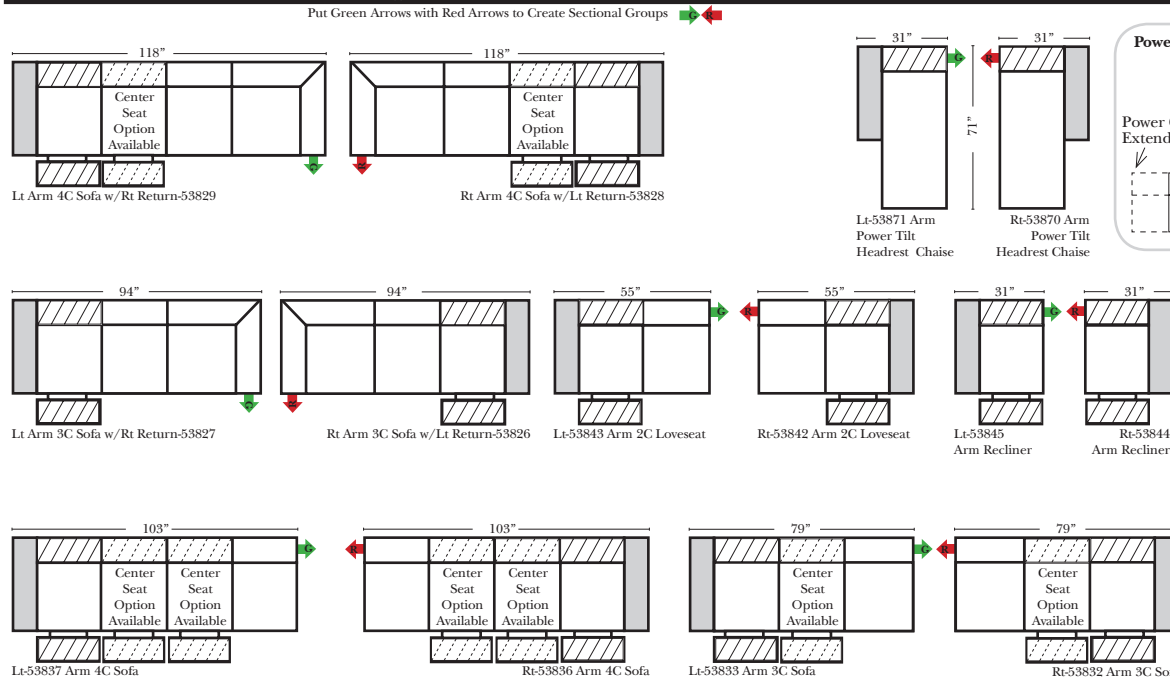

## Standard / Armless

Put Green Arrows with Red Arrows to Create Sectional Groups

## L-Shape / 90 Degree Sectional

(All 4 seat items ship as one piece if stationary, two pieces if motion installed)

### Note:

All Dimensions are approximate, if accuracy is crucial, please contact us for validation of the dimensions shown. However, a 1" to 2" variance can still apply due to foam and upholstery.