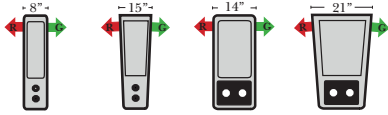

Home Theater Components

Small Straight-63118 Console Arm
Small Wedge-63119 Console Arm
Large Straight-63116 Console Arm
Large Wedge-63117 Console Arm