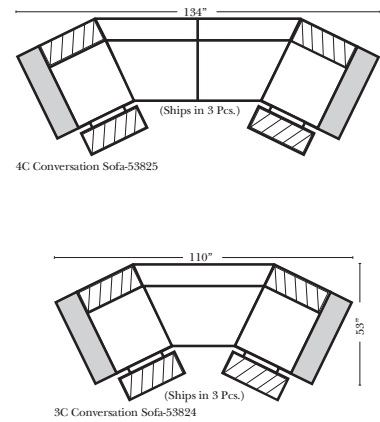

## Standard / Armless

Put Green Arrows with Red Arrows to Create Sectional Groups

## L-Shape / 90 Degree Sectional

(All 4 seat items ship as one piece if stationary, two pieces if motion installed)