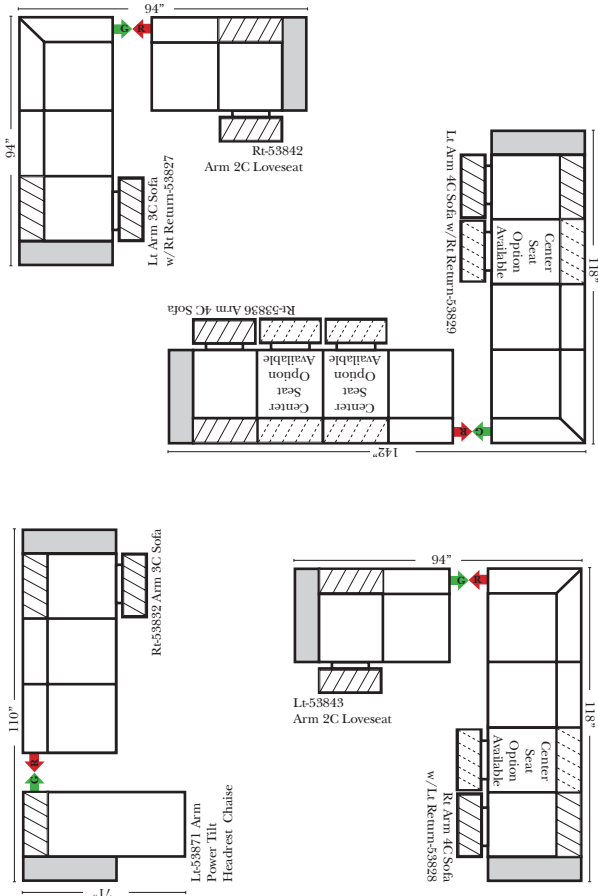

## L-Shape / 90 Degree Sectional

(All 4 seat items ship as one piece if stationary, two pieces if motion installed)

### Note:

All Dimensions are approximate, if accuracy is crucial, please contact us for validation of the dimensions shown. However, a 1" to 2" variance can still apply due to foam and upholstery.

### Home Theater Components

Small Straight-63118 Console Arm  
 Small Wedge-63119 Console Arm  
 Large Straight-63116 Console Arm  
 Large Wedge-63117 Console Arm

Large console arm wood finish is standard as Espresso, available in Walnut - Small console is upholstered.

### Suggested Configurations

The Suggested Configurations below are only a sample of what the imagination can create, please enjoy creating the configuration that fits your lifestyle, using the ideas below and from the items on the opposite page.