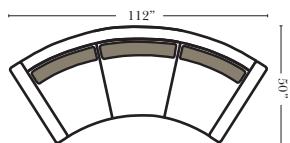

Standard

3C Sofa-13001

2C Loveseat-13004

Chair-13005

Push Back Recliner-13012

Oval Ottoman-20163

Crescent Ottoman-20026

Ottomans are 20" high

Curve Sectional

Put Blue Arrows with Yellow Arrows to Create Sectional Groups

Rt-13040 Arm 3C Sofa

Lt-13041 Arm 3C Sofa

Rt-13046 Arm 2C Loveseat

Lt-13047 Arm 2C Loveseat

Armless Chair-13063

4C Conversation Sofa-13102