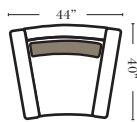

Standard

3C Sofa-13001

2C Loveseat-13004

Chair-13005

Push Back Recliner-13012

Oval Ottoman-20163

Crescent Ottoman-20026

Ottomans are 20" high

Curve Sectional

Put Blue Arrows with Yellow Arrows to Create Sectional Groups

Rt-13040 Arm 3C Sofa

Lt-13041 Arm 3C Sofa

Rt-13046 Arm 2C Loveseat

Lt-13047 Arm 2C Loveseat

Armless Chair-13063

4C Conversation Sofa-13102