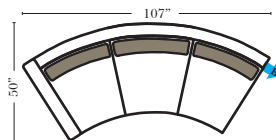

Standard

3C Sofa-13001

2C Loveseat-13004

Chair-13005

Push Back Recliner-13012

Oval Ottoman-20163

Crescent Ottoman-20026

Ottomans are 20" high

Curve Sectional

Put Blue Arrows with Yellow Arrows to Create Sectional Groups

Rt-13040 Arm 3C Sofa

Lt-13041 Arm 3C Sofa

Rt-13046 Arm 2C Loveseat

Lt-13047 Arm 2C Loveseat

Armless Chair-13063

4C Conversation Sofa-13102