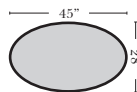

Standard

3C Sofa-13001

2C Loveseat-13004

Chair-13005

Push Back Recliner-13012

Oval Ottoman-20163

Crescent Ottoman-20026

Ottomans are 20" high

Curve Sectional

Put Blue Arrows with Yellow Arrows to Create Sectional Groups

Rt-13040 Arm 3C Sofa

Lt-13041 Arm 3C Sofa

Rt-13046 Arm 2C Loveseat

Lt-13047 Arm 2C Loveseat

Armless Chair-13063

4C Conversation Sofa-13102