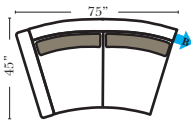

Standard

3C Sofa-13001

2C Loveseat-13004

Chair-13005

Push Back Recliner-13012

Oval Ottoman-20163

Crescent Ottoman-20026

Ottomans are 20" high

Curve Sectional

Put Blue Arrows with Yellow Arrows to Create Sectional Groups

Rt-13040 Arm 3C Sofa

Lt-13041 Arm 3C Sofa

Rt-13046 Arm 2C Loveseat

Lt-13047 Arm 2C Loveseat

Armless Chair-13063

4C Conversation Sofa-13102