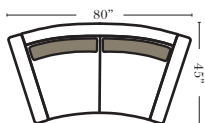

Standard

3C Sofa-13001

2C Loveseat-13004

Chair-13005

Push Back Recliner-13012

Oval Ottoman-20163

Crescent Ottoman-20026

Ottomans are 20" high

Curve Sectional

Put Blue Arrows with Yellow Arrows to Create Sectional Groups

Rt-13040 Arm 3C Sofa

Lt-13041 Arm 3C Sofa

Rt-13046 Arm 2C Loveseat

Lt-13047 Arm 2C Loveseat

Armless Chair-13063

4C Conversation Sofa-13102