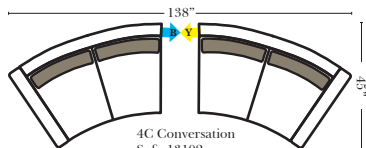

Standard

3C Sofa-13001

2C Loveseat-13004

Chair-13005

Push Back Recliner-13012

Oval Ottoman-20163

Crescent Ottoman-20026

Ottomans are 20" high

Curve Sectional

Put Blue Arrows with Yellow Arrows to Create Sectional Groups

Rt-13040 Arm 3C Sofa

Lt-13041 Arm 3C Sofa

Rt-13046 Arm 2C Loveseat

Lt-13047 Arm 2C Loveseat

Armless Chair-13063

4C Conversation Sofa-13102