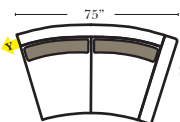

Standard

3C Sofa-13001

2C Loveseat-13004

Chair-13005

Push Back Recliner-13012

Oval Ottoman-20163

Crescent Ottoman-20026

Ottomans are 20" high

Curve Sectional

Put Blue Arrows with Yellow Arrows to Create Sectional Groups

Rt-13040 Arm 3C Sofa

Lt-13041 Arm 3C Sofa

Rt-13046 Arm 2C Loveseat

Lt-13047 Arm 2C Loveseat

Armless Chair-13063

4C Conversation Sofa-13102