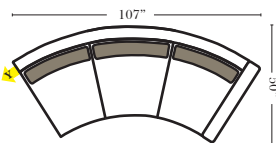

Standard

3C Sofa-13001

2C Loveseat-13004

Chair-13005

Push Back Recliner-13012

Oval Ottoman-20163

Crescent Ottoman-20026

Ottomans are 20" high

Curve Sectional

Put Blue Arrows with Yellow Arrows to Create Sectional Groups

Rt-13040 Arm 3C Sofa

Lt-13041 Arm 3C Sofa

Rt-13046 Arm 2C Loveseat

Lt-13047 Arm 2C Loveseat

Armless Chair-13063

4C Conversation Sofa-13102