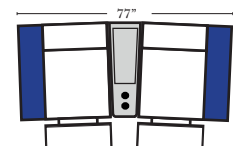

2C Loveseat w/1 Small Wedge Console Arms-53143