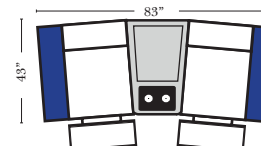

2C Loveseat w/1 Large Wedge Console Arms-53133