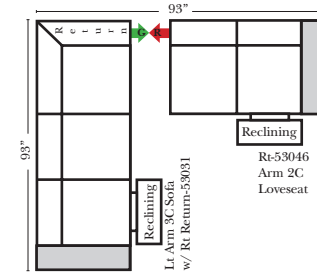

Sleepers

Suggested Configurations

v.11.02.18

Sleeper Options: (Additional charges apply)

- Deluxe Innerspring Mattress: Full
- 5" Memory Foam Mattress: Full Only

The Suggested Configurations below are only a sample of what the imagination can create, please enjoy creating the configuration that fits your lifestyle, using the ideas below and from the items on the other pages.