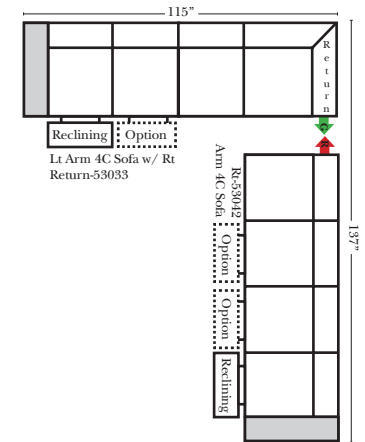

Sleepers

Suggested Configurations

v.11.02.18

Sleeper Options: (Additional charges apply)

- Deluxe Innerspring Mattress: Full
- 5" Memory Foam Mattress: Full Only

The Suggested Configurations below are only a sample of what the imagination can create, please enjoy creating the configuration that fits your lifestyle, using the ideas below and from the items on the other pages.