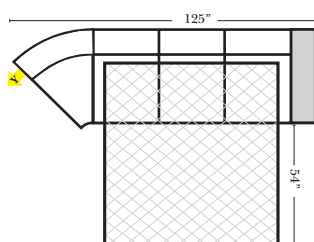

### Sleeper Options: (Additional charges apply)

- Deluxe Innerspring Mattress: Full
- 5" Memory Foam Mattress: Full Only

23126 3C Full Sleeper

23129 Lt Arm 3C Full Sleeper

23128 Rt Arm 3C Full Sleeper

23137 Lt Arm 3C Full Sleeper w/ 1/2 Curve