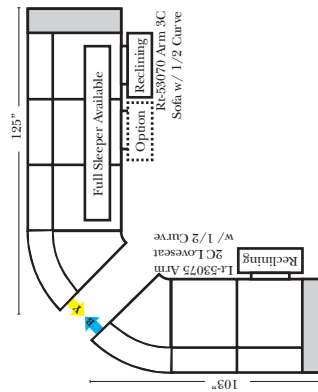

Sleepers

Suggested Configurations

v.11.02.18

Sleeper Options: (Additional charges apply)

- Deluxe Innerspring Mattress: Full
- 5" Memory Foam Mattress: Full Only

The Suggested Configurations below are only a sample of what the imagination can create, please enjoy creating the configuration that fits your lifestyle, using the ideas below and from the items on the other pages.