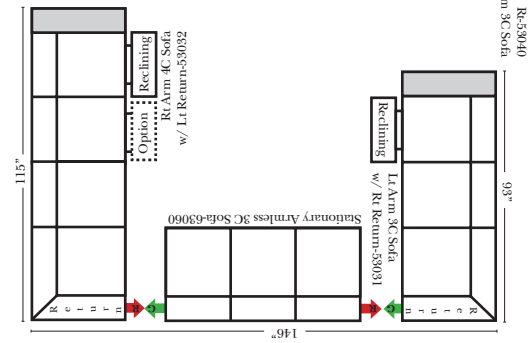

Sleepers

Suggested Configurations

v.11.02.18

Sleeper Options: (Additional charges apply)

- Deluxe Innerspring Mattress: Full
- 5" Memory Foam Mattress: Full Only

The Suggested Configurations below are only a sample of what the imagination can create, please enjoy creating the configuration that fits your lifestyle, using the ideas below and from the items on the other pages.