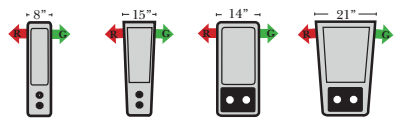

Home Theater Seating - Console Arms

Pre-Configured Home Theater Seating

v.11.02.18

Small Straight-63118 Console Arm
Small Wedge-63119 Console Arm
Large Straight-63116 Console Arm
Large Wedge-63117 Console Arm

Large console arm wood finish is standard as Espresso, available in Walnut - Small console is upholstered.