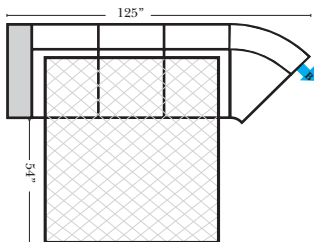

### Sleeper Options: (Additional charges apply)

- Deluxe Innerspring Mattress: Full
- 5" Memory Foam Mattress: Full Only

23126 3C Full Sleeper

23129 Lt Arm 3C Full Sleeper

23128 Rt Arm 3C Full Sleeper

23137 Lt Arm 3C Full Sleeper w/ 1/2 Curve