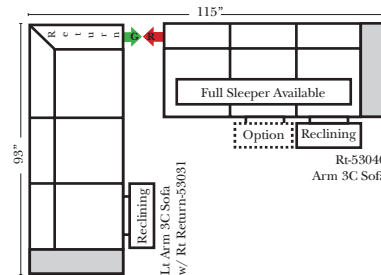

Sleepers

Suggested Configurations

v.11.02.18

Sleeper Options: (Additional charges apply)

- Deluxe Innerspring Mattress: Full
- 5" Memory Foam Mattress: Full Only

The Suggested Configurations below are only a sample of what the imagination can create, please enjoy creating the configuration that fits your lifestyle, using the ideas below and from the items on the other pages.