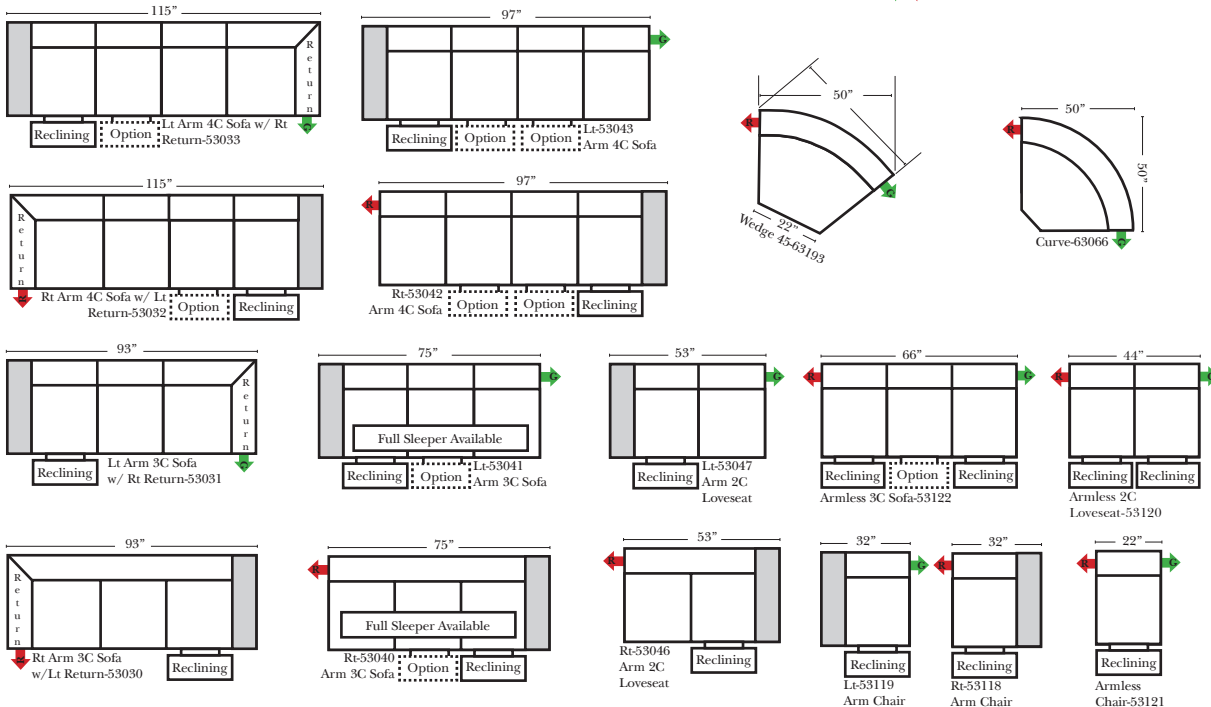

## 90 Degree / L-Shape Sectional

Put Green Arrows with Red Arrows to Create Sectional Groups → ←

**Note:**  
All Dimensions are approximate, if accuracy is crucial, please contact us for validation of the dimensions shown. However, a 1" to 2" variance can still apply due to foam and upholstery.