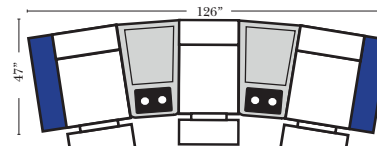

3C Sofa w/2 Large Wedge Console Arms-53131