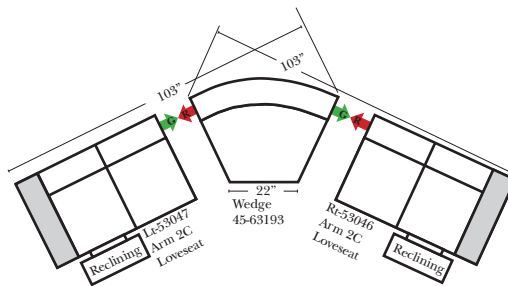

Sleepers

Suggested Configurations

v.11.02.18

Sleeper Options: (Additional charges apply)

- Deluxe Innerspring Mattress: Full
- 5" Memory Foam Mattress: Full Only

The Suggested Configurations below are only a sample of what the imagination can create, please enjoy creating the configuration that fits your lifestyle, using the ideas below and from the items on the other pages.