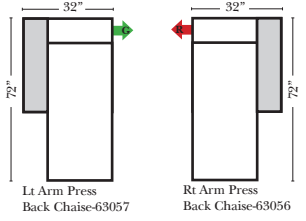

90 Degree / L-Shape Sectional

Put Green Arrows with Red Arrows to Create Sectional Groups → ←

Note:
All Dimensions are approximate, if accuracy is crucial, please contact us for validation of the dimensions shown. However, a 1" to 2" variance can still apply due to foam and upholstery.