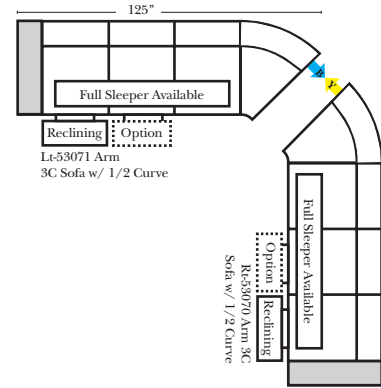

Sleepers

Suggested Configurations

v.11.02.18

Sleeper Options: (Additional charges apply)

- Deluxe Innerspring Mattress: Full
- 5" Memory Foam Mattress: Full Only

The Suggested Configurations below are only a sample of what the imagination can create, please enjoy creating the configuration that fits your lifestyle, using the ideas below and from the items on the other pages.