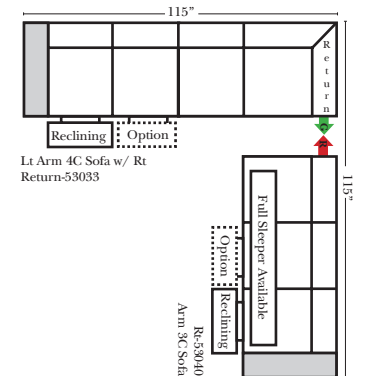

Sleepers

Suggested Configurations

v.11.02.18

Sleeper Options: (Additional charges apply)

- Deluxe Innerspring Mattress: Full
- 5" Memory Foam Mattress: Full Only

The Suggested Configurations below are only a sample of what the imagination can create, please enjoy creating the configuration that fits your lifestyle, using the ideas below and from the items on the other pages.