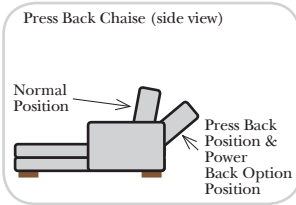

90 Degree / L-Shape Sectional

Put Green Arrows with Red Arrows to Create Sectional Groups → ←

Note:
All Dimensions are approximate, if accuracy is crucial, please contact us for validation of the dimensions shown. However, a 1" to 2" variance can still apply due to foam and upholstery.