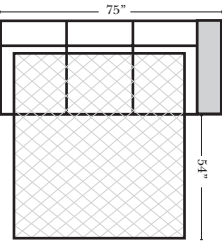

### Sleeper Options: (Additional charges apply)

- Deluxe Innerspring Mattress: Full
- 5" Memory Foam Mattress: Full Only

23126 3C Full Sleeper

23129 Lt Arm 3C Full Sleeper

23128 Rt Arm 3C Full Sleeper

23137 Lt Arm 3C Full Sleeper w/ 1/2 Curve