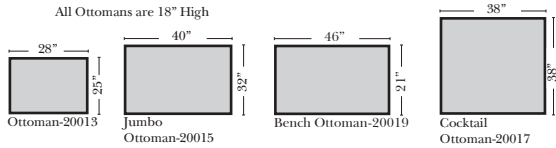

Options: (No Additional Charge)

- No. 33 Firm Foam Cushions

Options: (Additional Charges Apply)

- Down Seats & Down Backs

Sleeper Options: (Not available on this style)

All Ottomans are 18" High

L-Shape / 90 Degree Sectional