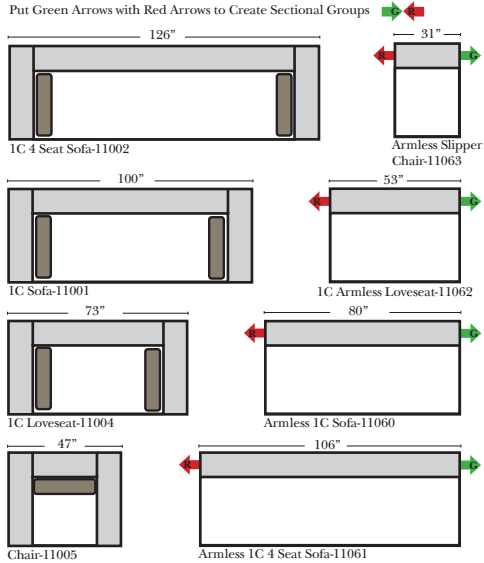

Standard / Armless / Ottomans

Chaise / Bumper Chaise

Standard & options

Standard:

- Available in Full & Top Grain Leathers
- Available in Luxury Fabrics
- All Hardwood Frames
- Brush Metal Leg
- Bolster Pillow Included on Each Arm

Options: (No Additional Charge)

- No. 33 Firm Foam Cushions

Options: (Additional Charges Apply)

- Down Seats & Down Backs

Sleeper Options: (Not available on this style)

All Ottomans are 18" High

L-Shape / 90 Degree Sectional

Put Green Arrows with Red Arrows to Create Sectional Groups

The Suggested Configurations below are only a sample of what the imagination can create, please enjoy creating the configuration that fits your lifestyle, using the ideas below and from the items on the opposite page.

Note:

All Dimensions are approximate, if accuracy is crucial, please contact us for validation of the dimensions shown. However, a 1" to 2" variance can still apply due to foam and upholstery.