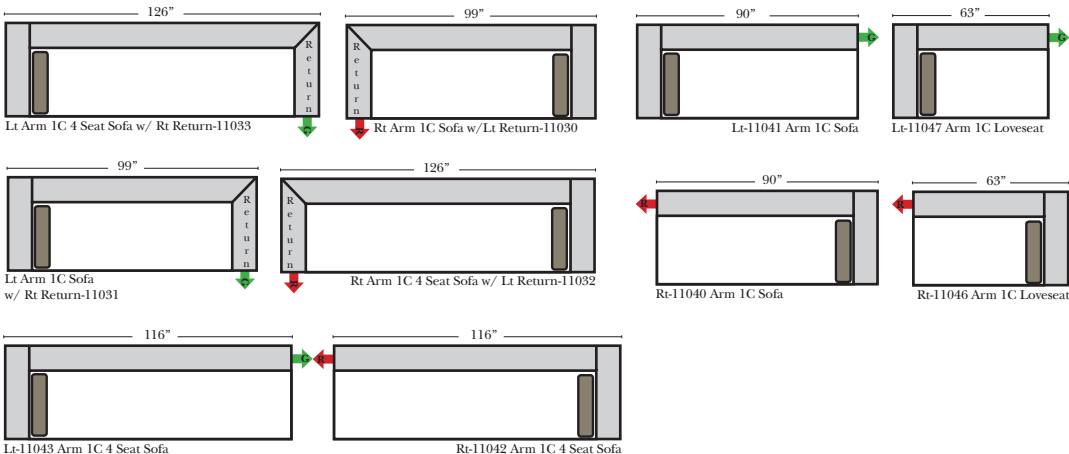

Options: (No Additional Charge)

- No. 33 Firm Foam Cushions

Options: (Additional Charges Apply)

- Down Seats & Down Backs

Sleeper Options: (Not available on this style)

All Ottomans are 18" High

L-Shape / 90 Degree Sectional

Put Green Arrows with Red Arrows to Create Sectional Groups

The Suggested Configurations below are only a sample of what the imagination can create, please enjoy creating the configuration that fits your lifestyle, using the ideas below and from the items on the opposite page.

Note:

All Dimensions are approximate, if accuracy is crucial, please contact us for validation of the dimensions shown. However, a 1" to 2" variance can still apply due to foam and upholstery.