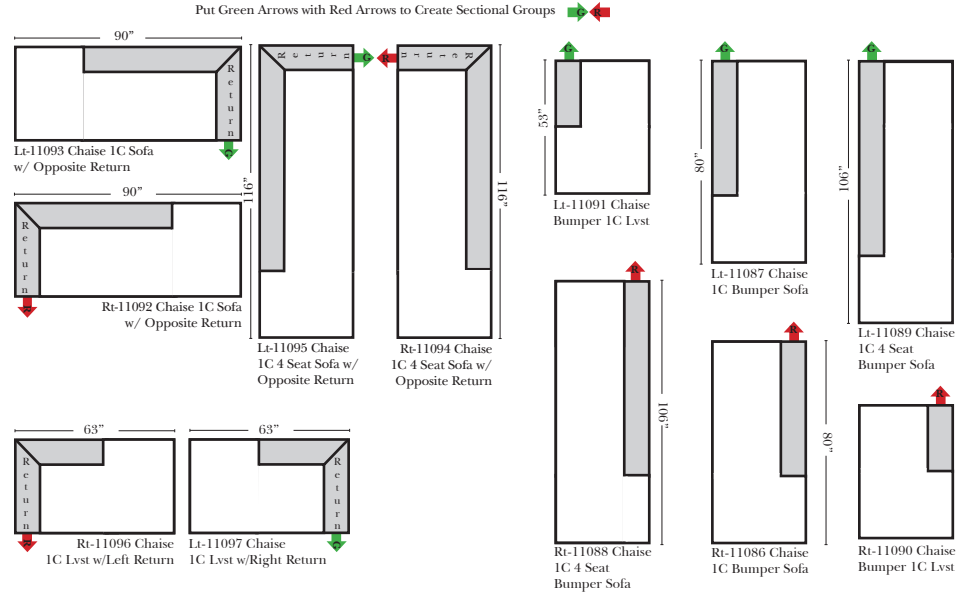

Standard / Armless / Ottomans

Chaise / Bumper Chaise

Standard & options

Standard:

- Available in Full & Top Grain Leathers
- Available in Luxury Fabrics
- All Hardwood Frames
- Brush Metal Leg
- Bolster Pillow Included on Each Arm

Options: (No Additional Charge)

- No. 33 Firm Foam Cushions

Options: (Additional Charges Apply)

- Down Seats & Down Backs

Sleeper Options: (Not available on this style)

All Ottomans are 18" High

L-Shape / 90 Degree Sectional

Put Green Arrows with Red Arrows to Create Sectional Groups

The Suggested Configurations below are only a sample of what the imagination can create, please enjoy creating the configuration that fits your lifestyle, using the ideas below and from the items on the opposite page.

Note:

All Dimensions are approximate, if accuracy is crucial, please contact us for validation of the dimensions shown. However, a 1" to 2" variance can still apply due to foam and upholstery.