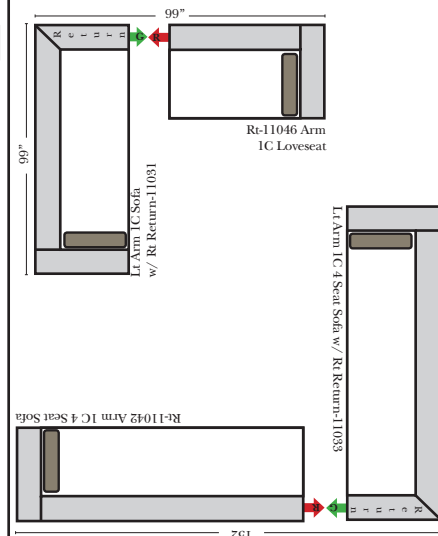

Options: (No Additional Charge)

- No. 33 Firm Foam Cushions

Options: (Additional Charges Apply)

- Down Seats & Down Backs

Sleeper Options: (Not available on this style)

All Ottomans are 18" High

L-Shape / 90 Degree Sectional

Put Green Arrows with Red Arrows to Create Sectional Groups

The Suggested Configurations below are only a sample of what the imagination can create, please enjoy creating the configuration that fits your lifestyle, using the ideas below and from the items on the opposite page.

Note:

All Dimensions are approximate, if accuracy is crucial, please contact us for validation of the dimensions shown. However, a 1" to 2" variance can still apply due to foam and upholstery.