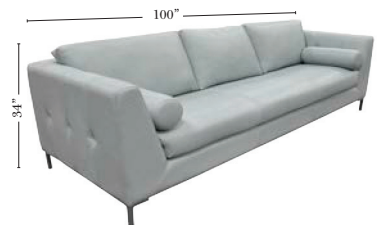

The Suggested Configurations below are only a sample of what the imagination can create, please enjoy creating the configuration that fits your lifestyle, using the ideas below and from the items on the opposite page.