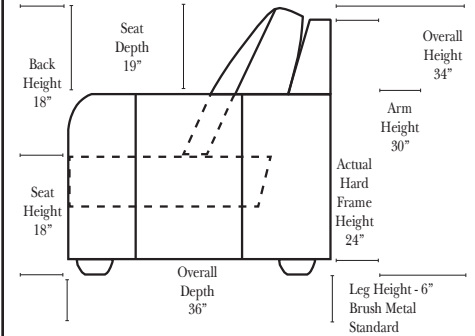

Chaise / Bumper Chaise

Standard & options

Standard:

- Available in Full & Top Grain Leathers
- Available in Luxury Fabrics
- All Hardwood Frames
- Brush Metal Leg
- Bolster Pillow Included on Each Arm

Options: (No Additional Charge)

- No. 33 Firm Foam Cushions

Options: (Additional Charges Apply)

- Down Seats & Down Backs

Sleeper Options: (Not available on this style)

All Ottomans are 18" High