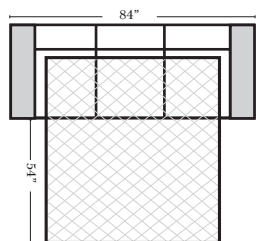

Note:

All Dimensions are approximate, if accuracy is crucial, please contact us for validation of the dimensions shown. However, a 1" to 2" variance can still apply due to foam and upholstery.

90 Degree / L-Shape Sectional

Put Green Arrows with Red Arrows to Create Sectional Groups → ←

Sleepers

Suggested Configurations

v.11.02.18

Sleeper Options: (Additional charges apply)

- Deluxe Innerspring Mattress: Full
- 5" Memory Foam Mattress: Full Only

23126 3C Full Sleeper

23129 Lt Arm 3C Full Sleeper

23128 Rt Arm 3C Full Sleeper

23137 Lt Arm 3C Full Sleeper w/ 1/2 Curve

23136 Rt Arm 3C Full Sleeper w/ 1/2 Curve

The Suggested Configurations below are only a sample of what the imagination can create, please enjoy creating the configuration that fits your lifestyle, using the ideas below and from the items on the other pages.