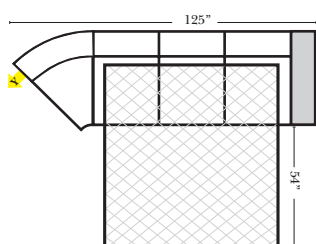

Note:

All Dimensions are approximate, if accuracy is crucial, please contact us for validation of the dimensions shown. However, a 1" to 2" variance can still apply due to foam and upholstery.

90 Degree / L-Shape Sectional

23126 3C Full Sleeper

23129 Lt Arm 3C Full Sleeper

23128 Rt Arm 3C Full Sleeper

23137 Lt Arm 3C Full Sleeper w/ 1/2 Curve

23136 Rt Arm 3C Full Sleeper w/ 1/2 Curve

The Suggested Configurations below are only a sample of what the imagination can create, please enjoy creating the configuration that fits your lifestyle, using the ideas below and from the items on the other pages.