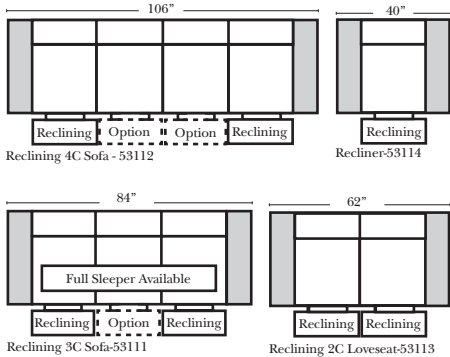

Standard

Put Green Arrows with Red Arrows to Create Sectional Groups → ←

2-Piece Curve Sectional

Put Blue Arrows with Yellow Arrows to Create Sectional Groups → ←

Conversation Sofas

Standards & Options

Standard:

Note:

All Dimensions are approximate, if accuracy is crucial, please contact us for validation of the dimensions shown. However, a 1" to 2" variance can still apply due to foam and upholstery.

90 Degree / L-Shape Sectional