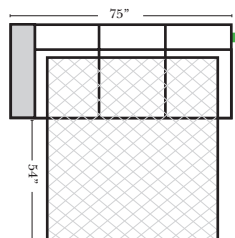

Note:

All Dimensions are approximate, if accuracy is crucial, please contact us for validation of the dimensions shown. However, a 1" to 2" variance can still apply due to foam and upholstery.

90 Degree / L-Shape Sectional

Put Green Arrows with Red Arrows to Create Sectional Groups → ←

Sleepers

Suggested Configurations

v.11.02.18

Sleeper Options: (Additional charges apply)

- Deluxe Innerspring Mattress: Full
- 5" Memory Foam Mattress: Full Only

23126 3C Full Sleeper

23129 Lt Arm 3C Full Sleeper

23128 Rt Arm 3C Full Sleeper

23137 Lt Arm 3C Full Sleeper w/ 1/2 Curve

23136 Rt Arm 3C Full Sleeper w/ 1/2 Curve

The Suggested Configurations below are only a sample of what the imagination can create, please enjoy creating the configuration that fits your lifestyle, using the ideas below and from the items on the other pages.