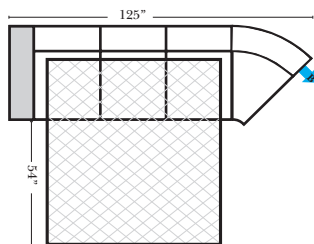

Note:

All Dimensions are approximate, if accuracy is crucial, please contact us for validation of the dimensions shown. However, a 1" to 2" variance can still apply due to foam and upholstery.

90 Degree / L-Shape Sectional

Put Green Arrows with Red Arrows to Create Sectional Groups → ←

Sleepers

Suggested Configurations

v.11.02.18

Sleeper Options: (Additional charges apply)

- Deluxe Innerspring Mattress: Full
- 5" Memory Foam Mattress: Full Only

23126 3C Full Sleeper

23129 Lt Arm 3C Full Sleeper

23128 Rt Arm 3C Full Sleeper

23137 Lt Arm 3C Full Sleeper w/ 1/2 Curve

23136 Rt Arm 3C Full Sleeper w/ 1/2 Curve

The Suggested Configurations below are only a sample of what the imagination can create, please enjoy creating the configuration that fits your lifestyle, using the ideas below and from the items on the other pages.