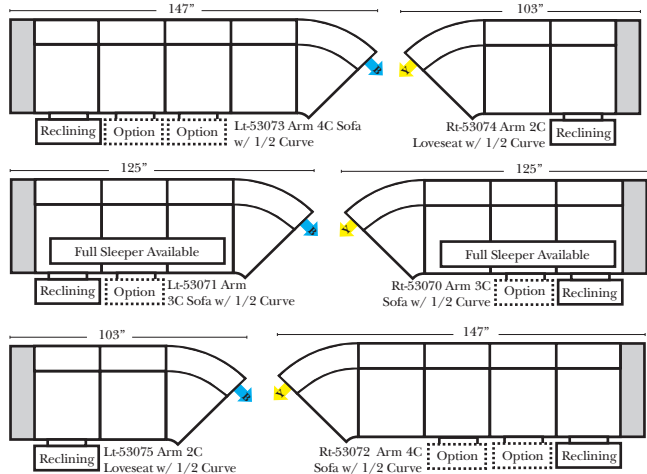

Standard

Put Green Arrows with Red Arrows to Create Sectional Groups → ←

2-Piece Curve Sectional

Put Blue Arrows with Yellow Arrows to Create Sectional Groups → ←

Conversation Sofas

Standards & Options

Standard:

Note:

All Dimensions are approximate, if accuracy is crucial, please contact us for validation of the dimensions shown. However, a 1" to 2" variance can still apply due to foam and upholstery.

90 Degree / L-Shape Sectional