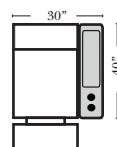

Armless Chair w/Small Straight Console Arm-53126