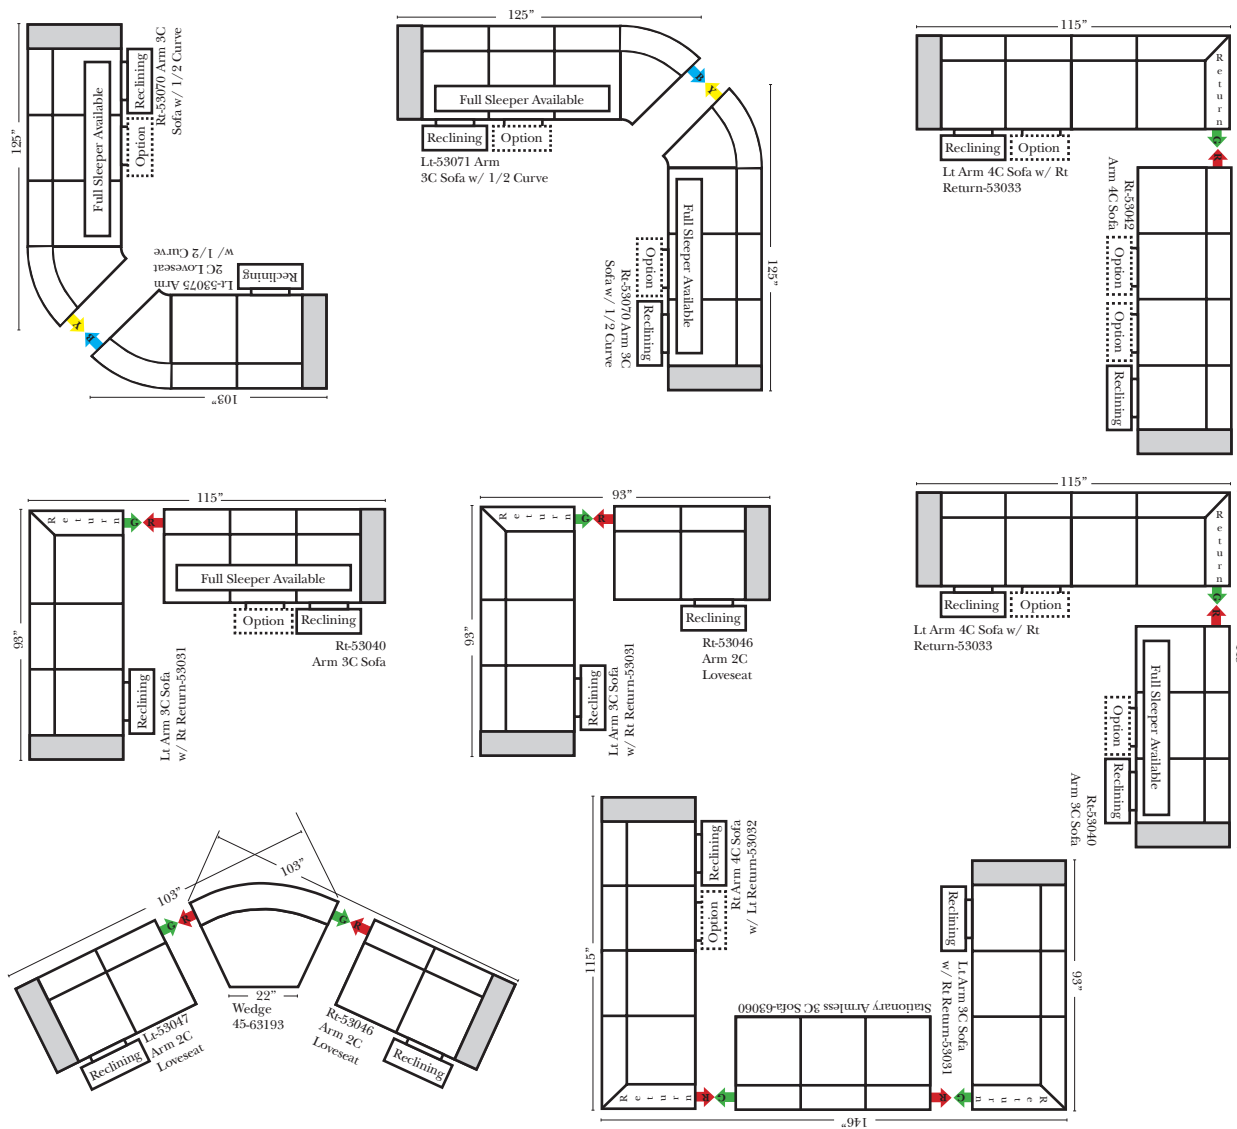

Note:

All Dimensions are approximate, if accuracy is crucial, please contact us for validation of the dimensions shown. However, a 1" to 2" variance can still apply due to foam and upholstery.

90 Degree / L-Shape Sectional

Put Green Arrows with Red Arrows to Create Sectional Groups → ←

Sleepers

Suggested Configurations

v.11.02.18

Sleeper Options: (Additional charges apply)

- Deluxe Innerspring Mattress: Full
- 5" Memory Foam Mattress: Full Only

23126 3C Full Sleeper

23129 Lt Arm 3C Full Sleeper

23128 Rt Arm 3C Full Sleeper

23137 Lt Arm 3C Full Sleeper w/ 1/2 Curve

23136 Rt Arm 3C Full Sleeper w/ 1/2 Curve

The Suggested Configurations below are only a sample of what the imagination can create, please enjoy creating the configuration that fits your lifestyle, using the ideas below and from the items on the other pages.