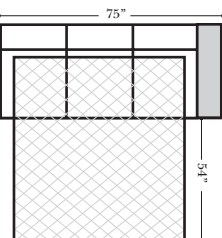

Note:

All Dimensions are approximate, if accuracy is crucial, please contact us for validation of the dimensions shown. However, a 1" to 2" variance can still apply due to foam and upholstery.

90 Degree / L-Shape Sectional

Put Green Arrows with Red Arrows to Create Sectional Groups → ←

Sleepers

Suggested Configurations

v.11.02.18

Sleeper Options: (Additional charges apply)

- Deluxe Innerspring Mattress: Full
- 5" Memory Foam Mattress: Full Only

23126 3C Full Sleeper

23129 Lt Arm 3C Full Sleeper

23128 Rt Arm 3C Full Sleeper

23137 Lt Arm 3C Full Sleeper w/ 1/2 Curve

23136 Rt Arm 3C Full Sleeper w/ 1/2 Curve

The Suggested Configurations below are only a sample of what the imagination can create, please enjoy creating the configuration that fits your lifestyle, using the ideas below and from the items on the other pages.