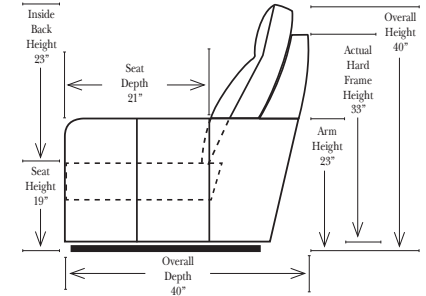

Standard

Put Green Arrows with Red Arrows to Create Sectional Groups → ←

2-Piece Curve Sectional

Put Blue Arrows with Yellow Arrows to Create Sectional Groups → ←

Conversation Sofas

Standards & Options

Standard:

Note:

All Dimensions are approximate, if accuracy is crucial, please contact us for validation of the dimensions shown. However, a 1" to 2" variance can still apply due to foam and upholstery.

90 Degree / L-Shape Sectional