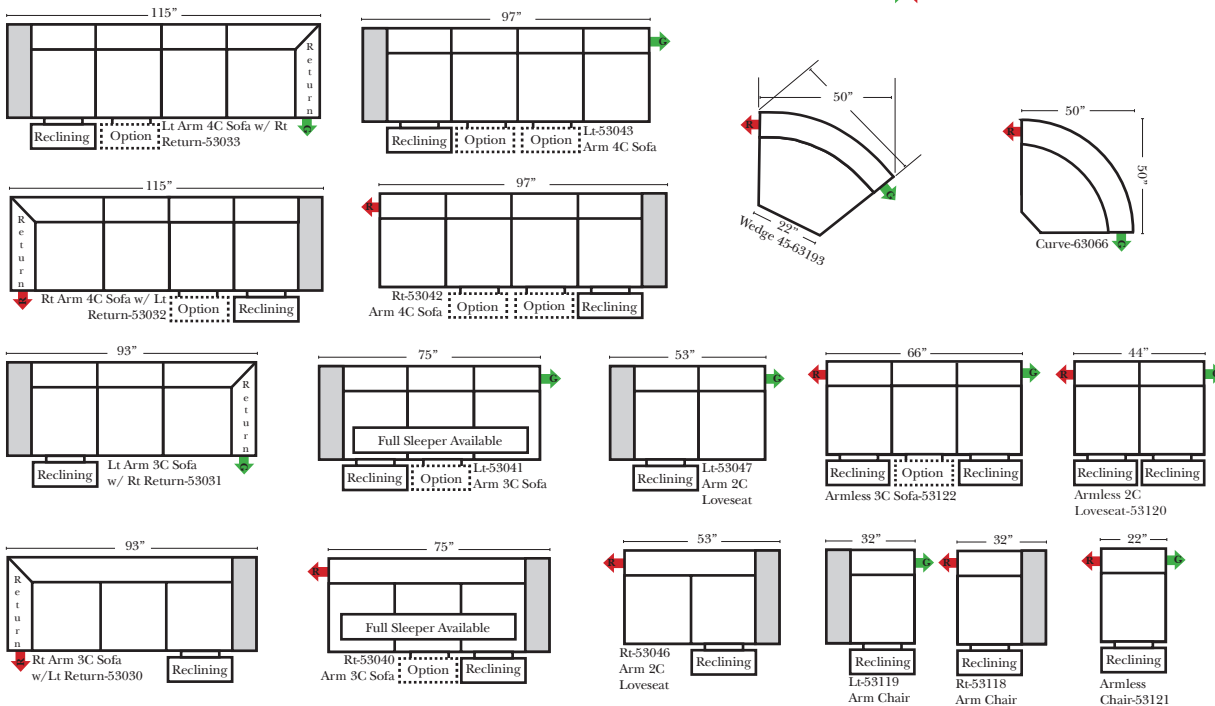

- Power Recliner Mechanism
- Power Lumbar
- Center Seat Recliner (See Option Note)
- Rechargeable Battery Pack (will operate 2 recliner footrests or multiple mechanisms per recliner)
- Swivel Recliner Base (2 Arm Recliner Only)
- Swivel Glider Mechanism (2 Arm Recliner Only)
- Glider Mechanism (2 Arm Recliner Only)
- Lift Chair Dual Motor Mechanism (Lifts Person to a Standing Position), (2 Arm Recliner Only)
- Upholstered Swivel Base (2 Arm Recliner Only)
- Power 180° Swivel Glider Mechanism (2 Arm Recliner Only)
- Swivel Table for Console Arms (Espresso or Walnut Wood Finish)
- **Portable Single Theater Arm (1) (Black, Hammered Antique, or Silver) Cup Holder (Fabric or Leather)

Note:

All Dimensions are approximate, if accuracy is crucial, please contact us for validation of the dimensions shown. However, a 1" to 2" variance can still apply due to foam and upholstery.

90 Degree / L-Shape Sectional

Put Green Arrows with Red Arrows to Create Sectional Groups → ←

Sleepers

Suggested Configurations

v.11.02.18

Sleeper Options: (Additional charges apply)

- Deluxe Innerspring Mattress: Full
- 5" Memory Foam Mattress: Full Only