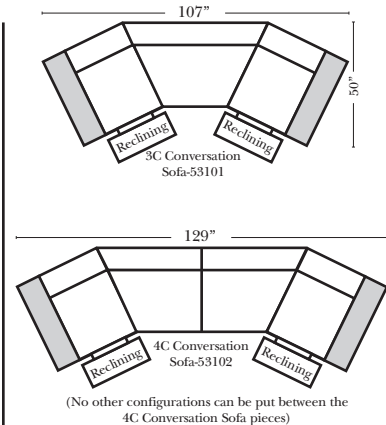

Standard

Put Green Arrows with Red Arrows to Create Sectional Groups → ←

2-Piece Curve Sectional

Put Blue Arrows with Yellow Arrows to Create Sectional Groups → ←

Conversation Sofas

Standards & Options

Standard:

Note:

All Dimensions are approximate, if accuracy is crucial, please contact us for validation of the dimensions shown. However, a 1" to 2" variance can still apply due to foam and upholstery.

90 Degree / L-Shape Sectional