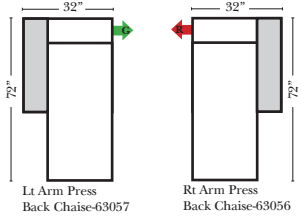

90 Degree / L-Shape Sectional

Put Green Arrows with Red Arrows to Create Sectional Groups → ←