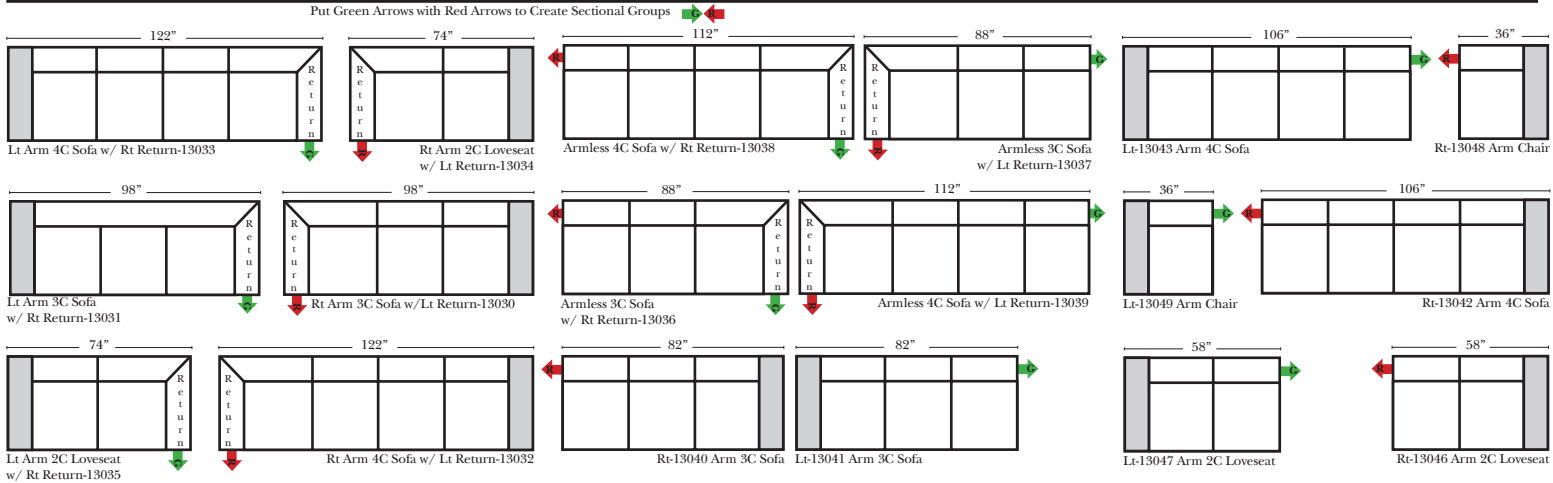

#### Standard & options

- Standard:**
- Available in Full & Top Grain Leathers
  - All Hardwood Frames
  - Legs are standard Round Polymer

- Options: (No Additional Charge)**
- No. 33 Firm Foam Cushions

- Options: (additional Charge)**
- Down Seats
  - Upholstered Swivel Base(2 arm Chair Only) (Not available on Chair & 1/2 if Available)

**Sleeper Options:** (Sleepers not available on this style)

### L-Shape / 90 Degree Sectional

(All 4 seat items ship as one piece if stationary)

**Note:**  
All Dimensions are approximate, if accuracy is crucial, please contact us for validation of the dimensions shown. However, a 1" to 2" variance can still apply due to foam and upholstery.