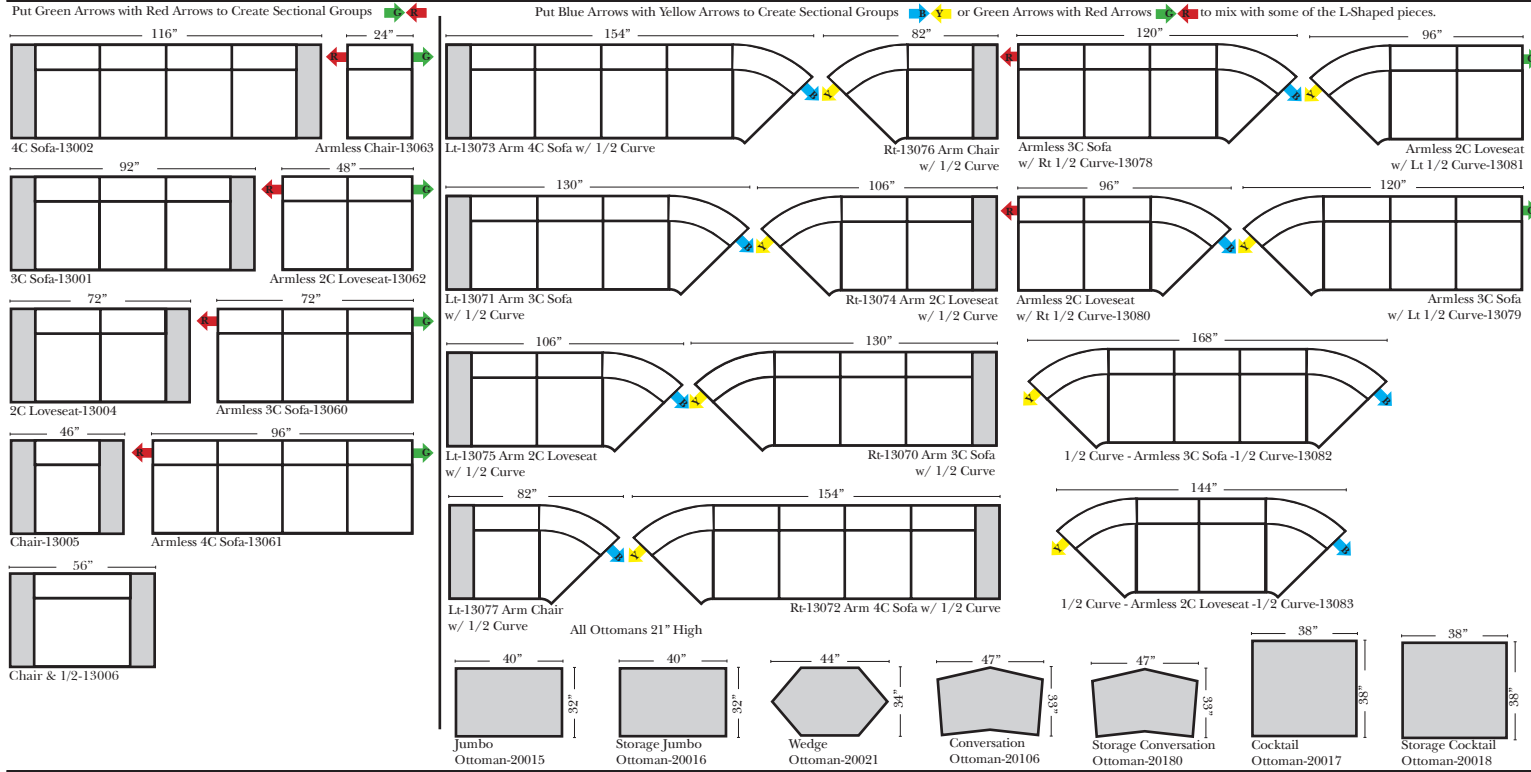

### Standard & Armless (All 4 seat items ship as one piece if stationary)

### 2 Piece Curve Sectional & Ottomans

01/07/2020

### L-Shape / 90 Degree Sectional

(All 4 seat items ship as one piece if stationary)

**Note:**  
All Dimensions are approximate, if accuracy is crucial, please contact us for validation of the dimensions shown. However, a 1" to 2" variance can still apply due to foam and upholstery.