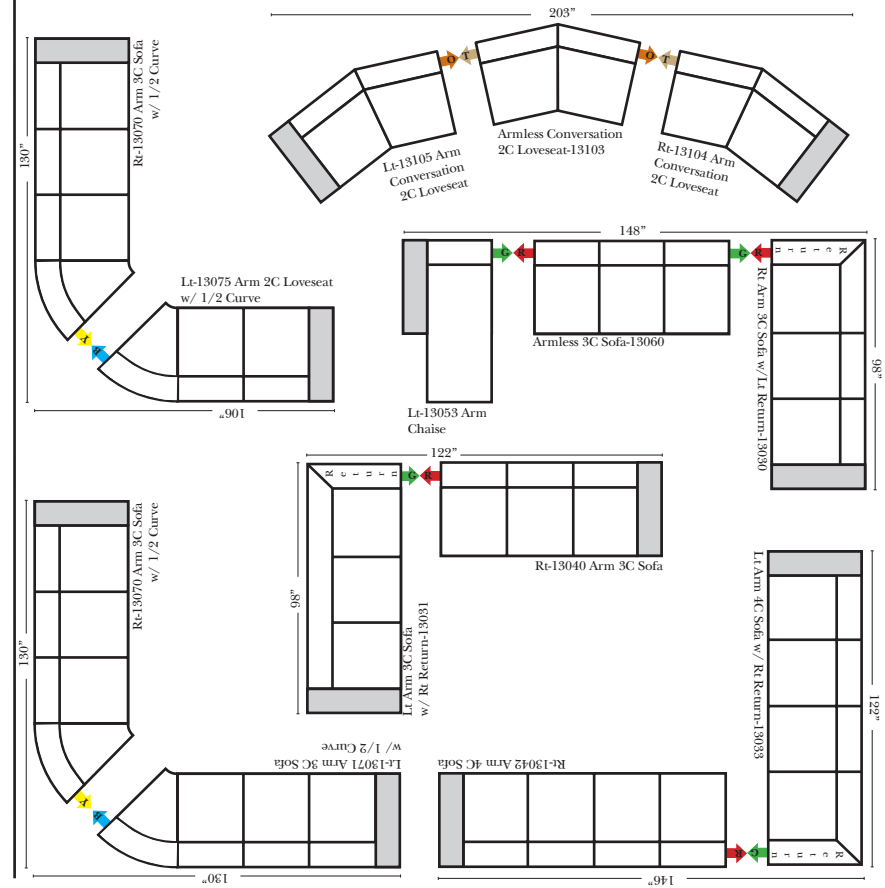

Suggested Configurations

01/07/2020

The Suggested Configurations below are only a sample of what the imagination can create, please enjoy creating the configuration that fits your lifestyle, using the ideas below and from the items on the opposite page.