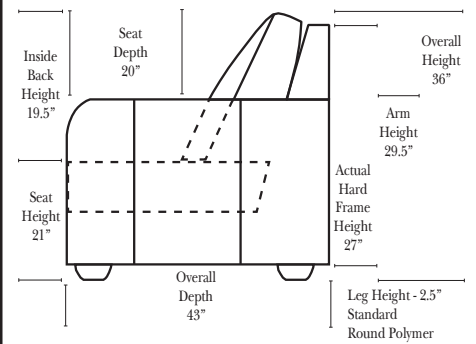

Standard & Armless (All 4 seat items ship as one piece if stationary)

2 Piece Curve Sectional & Ottomans

01/07/2020

Standard & options

1. **Standard:**
2. Available in Full & Top Grain Leathers
   - All Hardwood Frames
   - Legs are standard Round Polymer

1. **Options: (No Additional Charge)**
2. No. 33 Firm Foam Cushions

1. **Options: (additional Charge)**
2. Down Seats
   - Upholstered Swivel Base(2 arm Chair Only) (Not available on Chair & 1/2 if Available)

Sleeper Options: (Sleepers not available on this style)