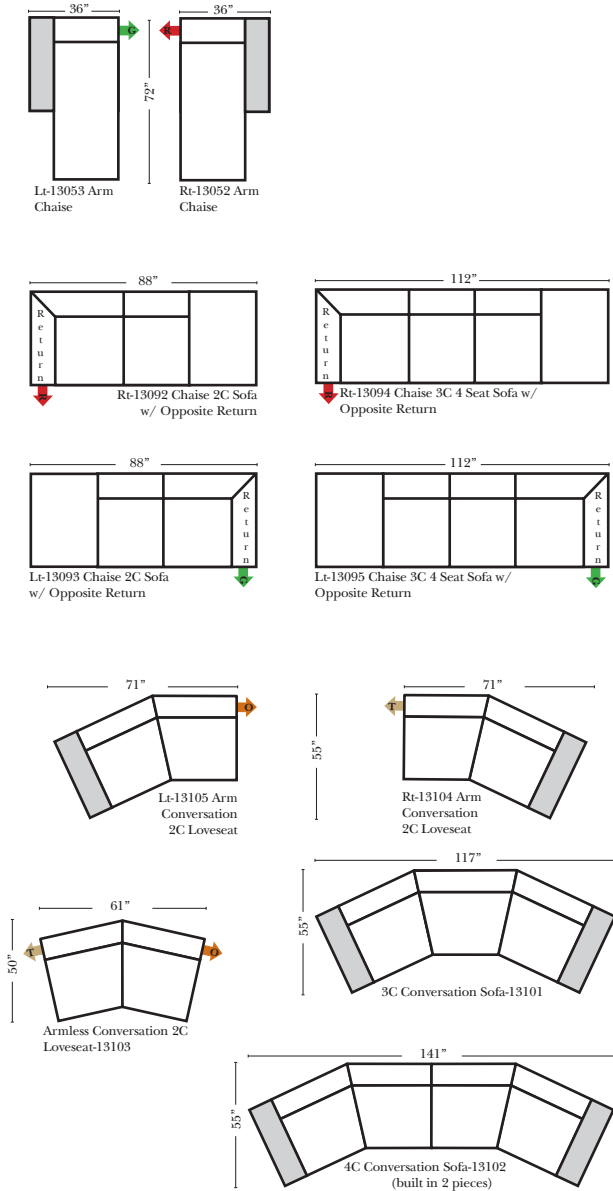

Chaise & Conversation Sectionals

Put Green Arrows with Red Arrows to Create Sectional Groups
Put Orange Arrows with Tan Arrows to Create Sectional Groups