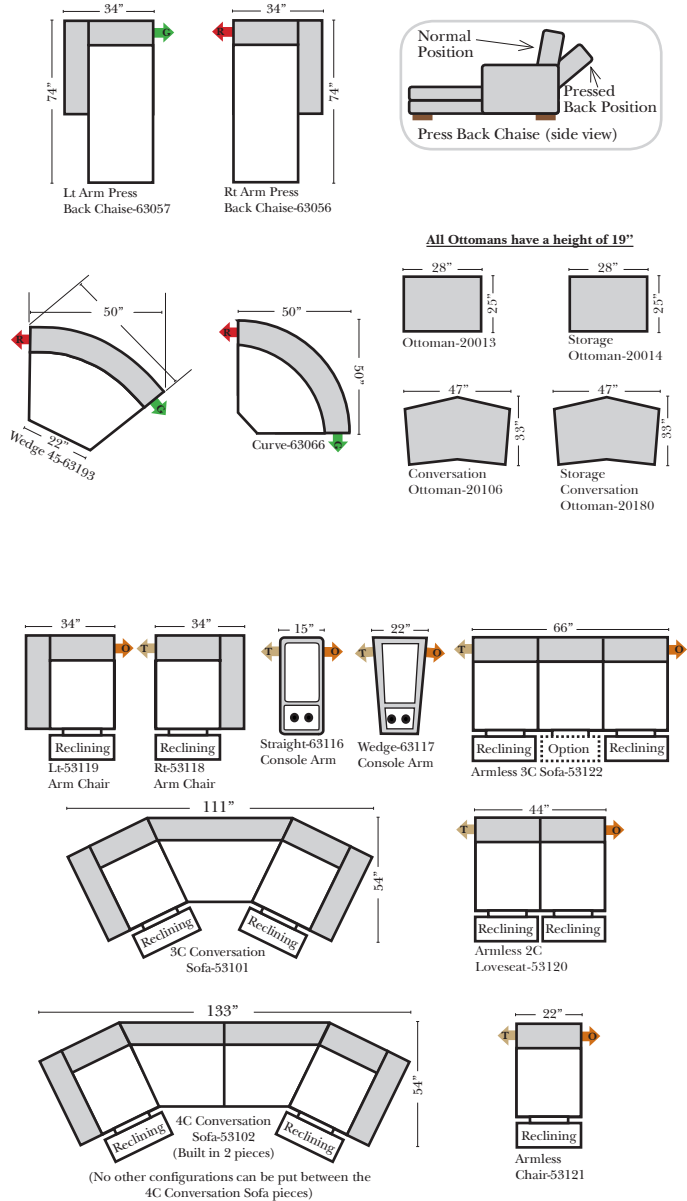

Conversation Sectional / Chaise

Put Green Arrows with Red Arrows to Create Sectional Groups
Put Orange Arrows with Tan Arrows to Create Sectional Groups