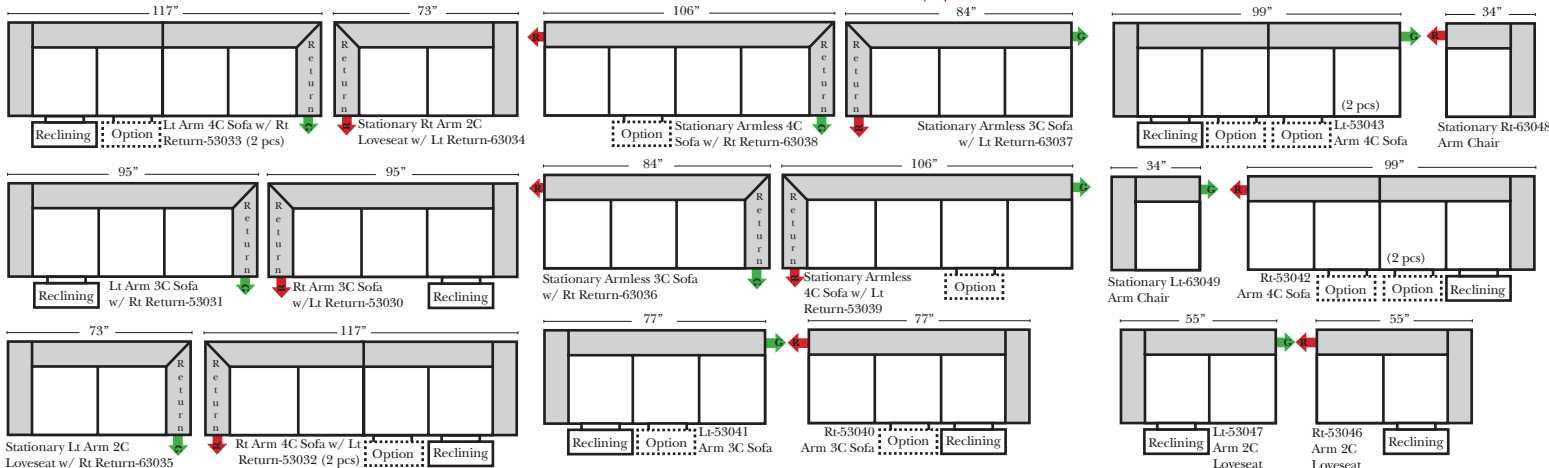

90 Degree / L-Shape Sectional

Put Green Arrows with Red Arrows to Create Sectional Groups