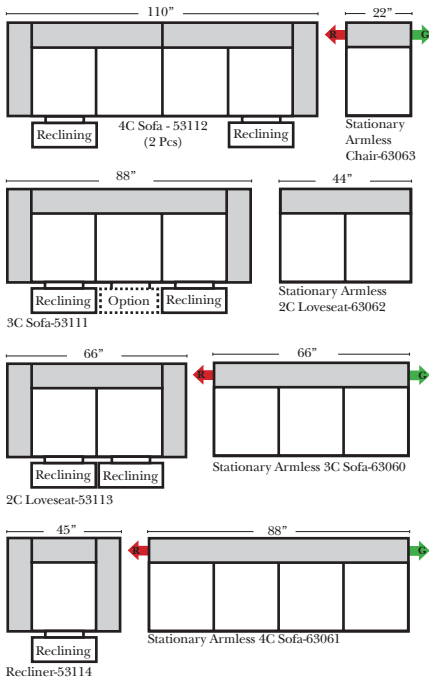

## Standard / Ottomans / Armless

Put Green Arrows with Red Arrows to Create Sectional Groups

## Curve Sectional

Put Blue Arrows with Yellow Arrows to Create Sectional Groups or Green Arrows with Red Arrows to mix with some of the L-Shaped pieces.