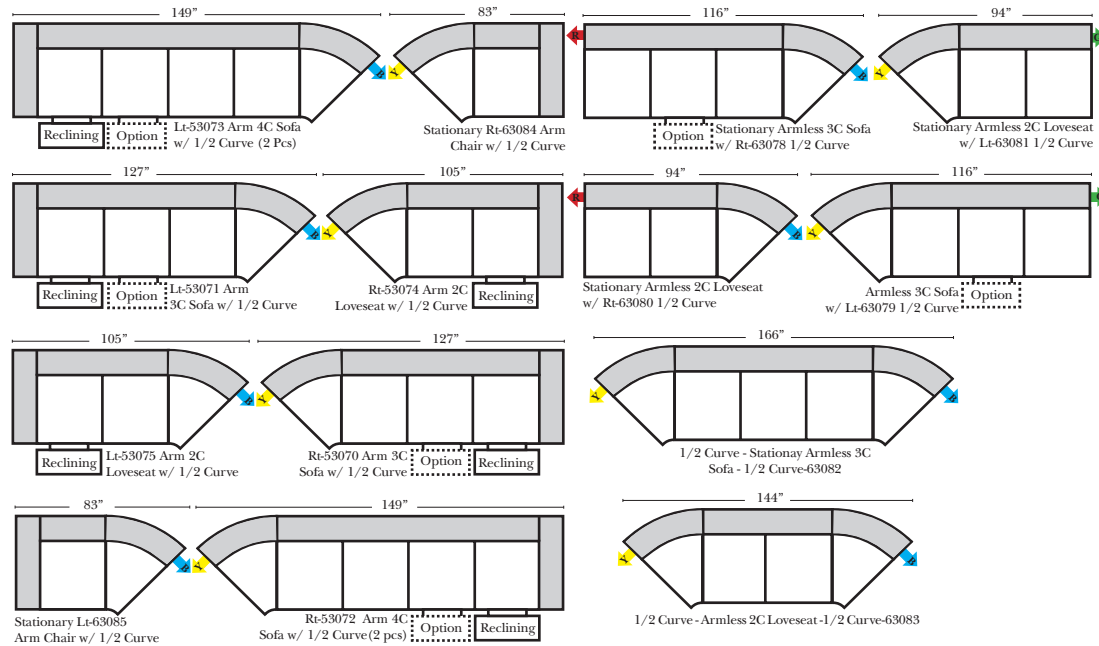

## Standard / Ottomans / Armless

Put Green Arrows with Red Arrows to Create Sectional Groups

## Curve Sectional

Put Blue Arrows with Yellow Arrows to Create Sectional Groups or Green Arrows with Red Arrows to mix with some of the L-Shaped pieces.

## 90 Degree / L-Shape Sectional

Put Green Arrows with Red Arrows to Create Sectional Groups