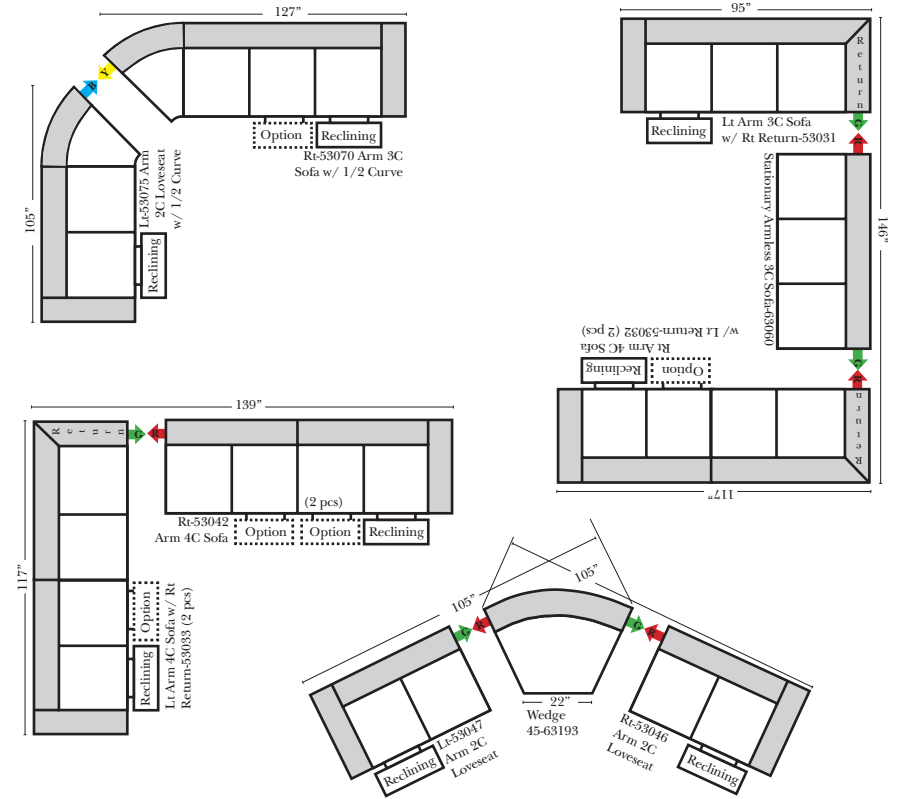

## 90 Degree / L-Shape Sectional

Put Green Arrows with Red Arrows to Create Sectional Groups

## Sleepers

Put Blue Arrows with Yellow Arrows to Create Sectional Groups

## Suggested Configurations

v.11.23.15

The Suggested Configurations below are only a sample of what the imagination can create, please enjoy creating the configuration that fits your lifestyle, using the ideas below and from the items on the opposite page.