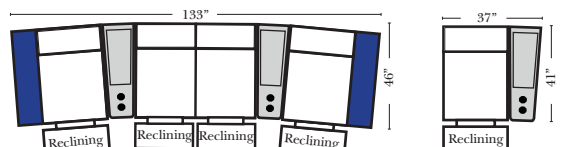

Recl 4C Sofa w/2 Small Wedge Console Arms-53145
Recl Arms Chair w/Small Wedge Console Arm-53127