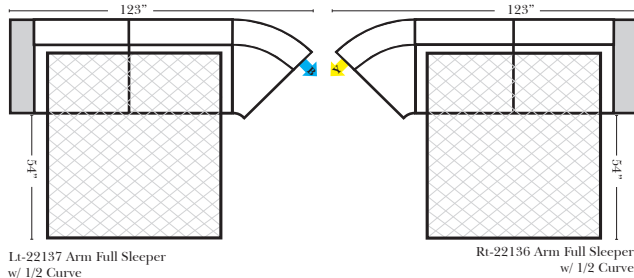

Reclining Standard/Sleeper

Put Blue Arrows with Yellow Arrows to Create Sectional Groups