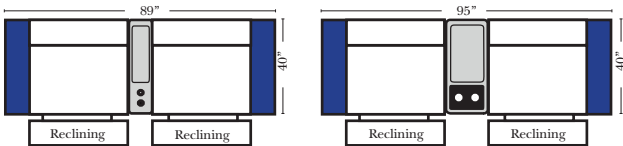

Small Straight-63118 Console Arm
Small Wedge-63119 Console Arm
Large Straight-63116 Console Arm
Large Wedge-63117 Console Arm

Recl 2C Sofa w/1 Small Straight Console Arm-52150
Recl 2C Sofa w/1 Large Straight Console Arm-52130