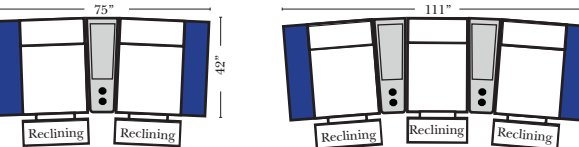

Recl 2C Loveseat w/1 Small Wedge Console Arms-53143
Recl 3C Sofa w/2 Small Wedge Console Arms-53141