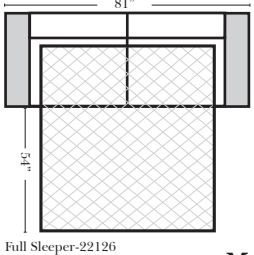

Reclining Standard/Sleeper

Put Blue Arrows with Yellow Arrows to Create Sectional Groups

Suggested Configurations

v.10.22.18

The Suggested Configurations below are only a sample of what the imagination can create, please enjoy creating the configuration that fits your lifestyle, using the ideas below and from the items on the opposite page.

Sleeper Options: Full Size Available

- Add Deluxe Innerspring Mattress
- Add 5" Memory Foam Mattress

Note: All Dimensions are approximate, if accuracy is crucial, please contact us for validation of the dimensions shown. However, a 1" to 2" variance can still apply due to foam and upholstery.