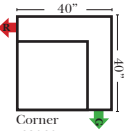

Sleeper Options: Full Size Available

- Add Deluxe Innerspring Mattress
- Add 5" Memory Foam Mattress

Note: All Dimensions are approximate, if accuracy is crucial, please contact us for validation of the dimensions shown. However, a 1" to 2" variance can still apply due to foam and upholstery.

Many items on these pages are available as Stationary (Non-Reclining)

Reclining 90 Degree / L-Shape Sectional / Sleeper / Armless / Conversation

Put Green Arrows with Red Arrows to Create Sectional Groups