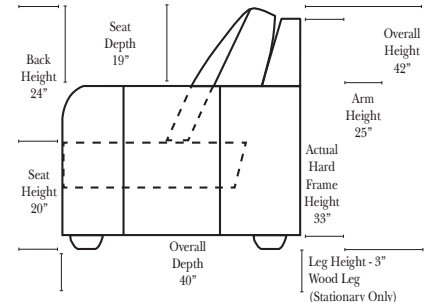

Suggested Configurations

v.10.22.18

The Suggested Configurations below are only a sample of what the imagination can create, please enjoy creating the configuration that fits your lifestyle, using the ideas below and from the items on the opposite page.