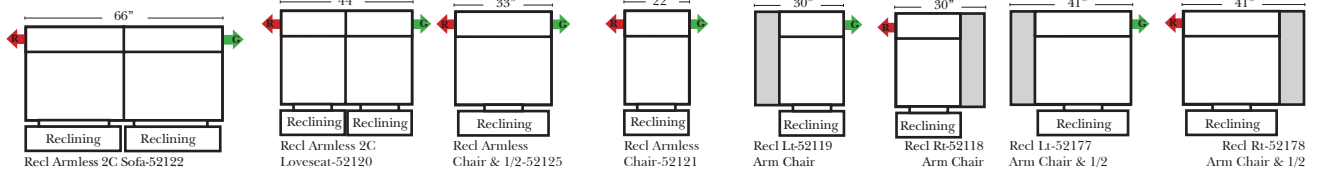

Sleeper Options: Full Size Available

- Add Deluxe Innerspring Mattress
- Add 5" Memory Foam Mattress

Note: All Dimensions are approximate, if accuracy is crucial, please contact us for validation of the dimensions shown. However, a 1" to 2" variance can still apply due to foam and upholstery.

Many items on these pages are available as Stationary (Non-Reclining)

Reclining 90 Degree / L-Shape Sectional / Sleeper / Armless / Conversation

Put Green Arrows with Red Arrows to Create Sectional Groups