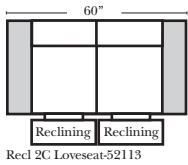

Reclining Standard/Sleeper