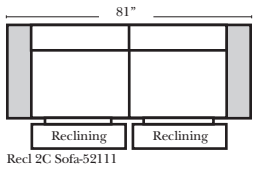

Reclining Standard/Sleeper