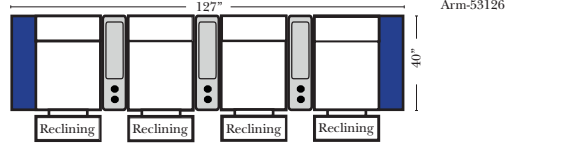

Recl 2C Loveseat w/1 Small Wedge Console Arms-53143
Recl 3C Sofa w/2 Small Wedge Console Arms-53141