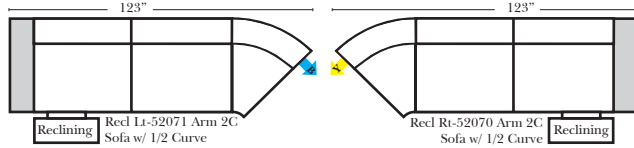

Reclining Standard/Sleeper

Put Blue Arrows with Yellow Arrows to Create Sectional Groups

Suggested Configurations

v.10.22.18

The Suggested Configurations below are only a sample of what the imagination can create, please enjoy creating the configuration that fits your lifestyle, using the ideas below and from the items on the opposite page.

Sleeper Options: Full Size Available

- Add Deluxe Innerspring Mattress
- Add 5" Memory Foam Mattress

Note: All Dimensions are approximate, if accuracy is crucial, please contact us for validation of the dimensions shown. However, a 1" to 2" variance can still apply due to foam and upholstery.