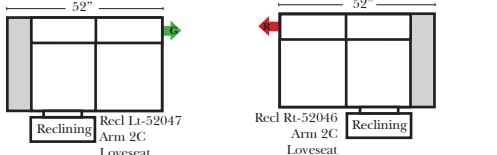

Sleeper Options: Full Size Available

- Add Deluxe Innerspring Mattress
- Add 5" Memory Foam Mattress

Note: All Dimensions are approximate, if accuracy is crucial, please contact us for validation of the dimensions shown. However, a 1" to 2" variance can still apply due to foam and upholstery.

Many items on these pages are available as Stationary (Non-Reclining)

Reclining 90 Degree / L-Shape Sectional / Sleeper / Armless / Conversation

Put Green Arrows with Red Arrows to Create Sectional Groups