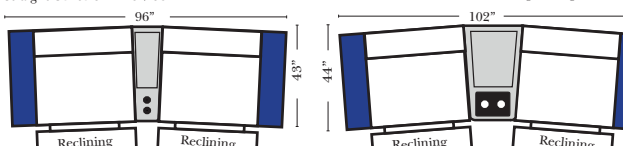

Recl 2C Sofa w/1 Small Wedge Console Arm-52151
Recl 2C Sofa w/1 Large Wedge Console Arm-52131