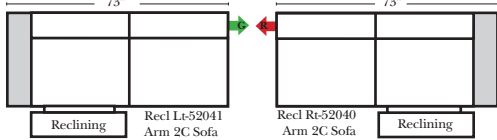

Sleeper Options: Full Size Available

- Add Deluxe Innerspring Mattress
- Add 5" Memory Foam Mattress

Note: All Dimensions are approximate, if accuracy is crucial, please contact us for validation of the dimensions shown. However, a 1" to 2" variance can still apply due to foam and upholstery.

Many items on these pages are available as Stationary (Non-Reclining)

Reclining 90 Degree / L-Shape Sectional / Sleeper / Armless / Conversation

Put Green Arrows with Red Arrows to Create Sectional Groups