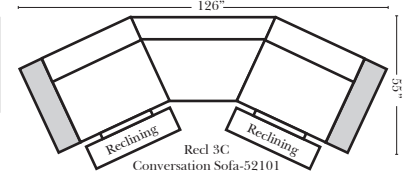

Sleeper Options: Full Size Available

- Add Deluxe Innerspring Mattress
- Add 5" Memory Foam Mattress

Note: All Dimensions are approximate, if accuracy is crucial, please contact us for validation of the dimensions shown. However, a 1" to 2" variance can still apply due to foam and upholstery.

Many items on these pages are available as Stationary (Non-Reclining)

Reclining 90 Degree / L-Shape Sectional / Sleeper / Armless / Conversation

Put Green Arrows with Red Arrows to Create Sectional Groups