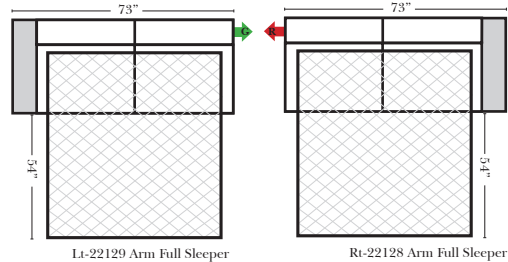

Reclining 90 Degree / L-Shape Sectional / Sleeper / Armless / Conversation

Put Green Arrows with Red Arrows to Create Sectional Groups