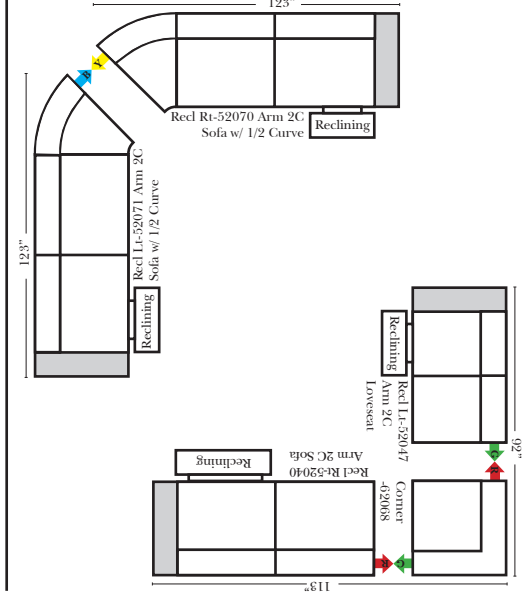

Reclining Standard/Sleeper

Put Blue Arrows with Yellow Arrows to Create Sectional Groups

Suggested Configurations

v.10.22.18

The Suggested Configurations below are only a sample of what the imagination can create, please enjoy creating the configuration that fits your lifestyle, using the ideas below and from the items on the opposite page.

Sleeper Options: Full Size Available

- Add Deluxe Innerspring Mattress
- Add 5" Memory Foam Mattress

Note: All Dimensions are approximate, if accuracy is crucial, please contact us for validation of the dimensions shown. However, a 1" to 2" variance can still apply due to foam and upholstery.