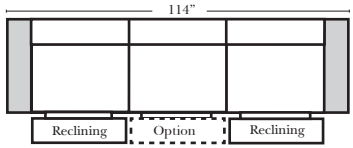

Reclining Standard/Sleeper

Put Blue Arrows with Yellow Arrows to Create Sectional Groups

Suggested Configurations

v.10.22.18

The Suggested Configurations below are only a sample of what the imagination can create, please enjoy creating the configuration that fits your lifestyle, using the ideas below and from the items on the opposite page.

Sleeper Options: Full Size Available

- Add Deluxe Innerspring Mattress
- Add 5" Memory Foam Mattress

Note: All Dimensions are approximate, if accuracy is crucial, please contact us for validation of the dimensions shown. However, a 1" to 2" variance can still apply due to foam and upholstery.