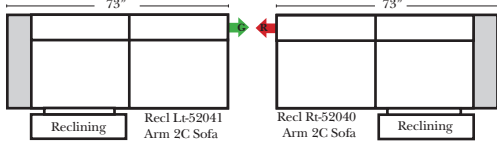

### Sleeper Options: Full Size Available

- Add Deluxe Innerspring Mattress
- Add 5" Memory Foam Mattress

### Note:

All Dimensions are approximate, if accuracy is crucial, please contact us for validation of the dimensions shown. However, a 1" to 2" variance can still apply due to foam and upholstery.

## Reclining 90 Degree / L-Shape Sectional / Sleeper / Armless / Conversation

Put Green Arrows with Red Arrows to Create Sectional Groups