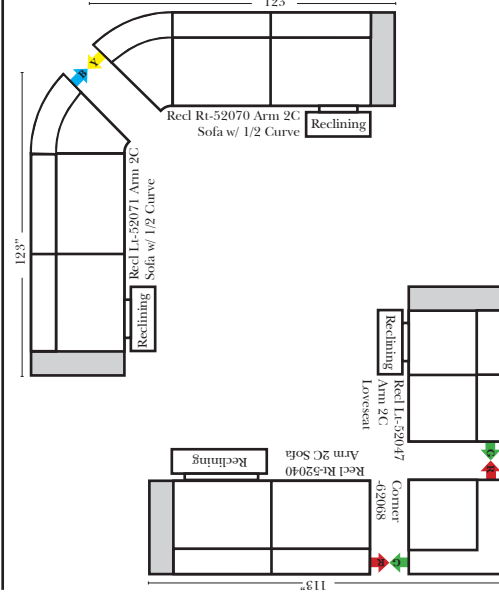

Suggested Configurations

v.10.22.18

The Suggested Configurations below are only a sample of what the imagination can create, please enjoy creating the configuration that fits your lifestyle, using the ideas below and from the items on the opposite page.