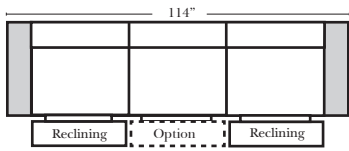

## Reclining Standard/Sleeper

Put Blue Arrows with Yellow Arrows to Create Sectional Groups

\*\*Portable Double Theater Arm (2) (Black, Hammered Antique, or Silver) Cup Holder (Fabric or Leather)

(13" W x 21" D x 6"H)