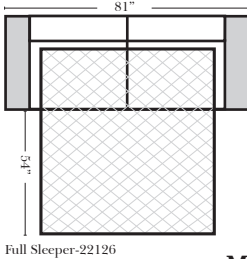

## Reclining Standard/Sleeper

Put Blue Arrows with Yellow Arrows to Create Sectional Groups

\*\*Portable Double Theater Arm (2) (Black, Hammered Antique, or Silver) Cup Holder (Fabric or Leather)

(13" W x 21" D x 6"H)