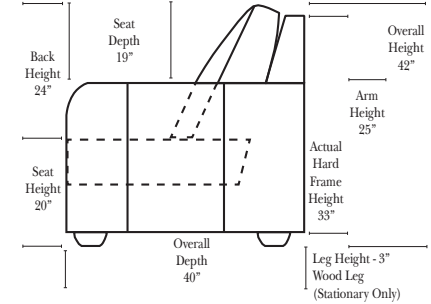

Suggested Configurations

v.10.22.18

The Suggested Configurations below are only a sample of what the imagination can create, please enjoy creating the configuration that fits your lifestyle, using the ideas below and from the items on the opposite page.