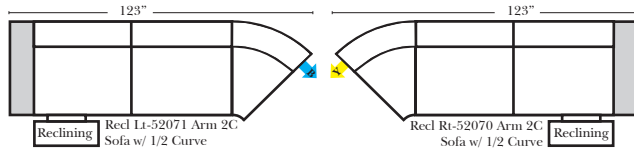

## Reclining Standard/Sleeper

Put Blue Arrows with Yellow Arrows to Create Sectional Groups

\*\*Portable Double Theater Arm (2) (Black, Hammered Antique, or Silver) Cup Holder (Fabric or Leather)

(13" W x 21" D x 6"H)