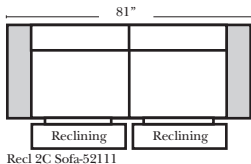

## Reclining Standard/Sleeper

Put Blue Arrows with Yellow Arrows to Create Sectional Groups

\*\*Portable Double Theater Arm (2) (Black, Hammered Antique, or Silver) Cup Holder (Fabric or Leather)

(13" W x 21" D x 6"H)