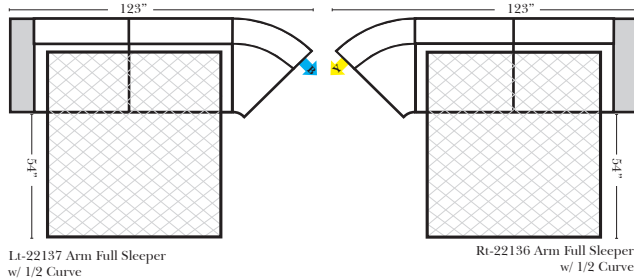

## Reclining Standard/Sleeper

Put Blue Arrows with Yellow Arrows to Create Sectional Groups

\*\*Portable Double Theater Arm (2) (Black, Hammered Antique, or Silver) Cup Holder (Fabric or Leather)

(13" W x 21" D x 6"H)