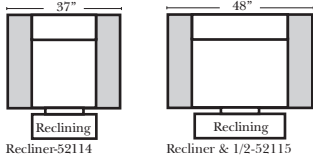

## Reclining Standard/Sleeper

Put Blue Arrows with Yellow Arrows to Create Sectional Groups

\*\*Portable Double Theater Arm (2) (Black, Hammered Antique, or Silver) Cup Holder (Fabric or Leather)

(13" W x 21" D x 6"H)