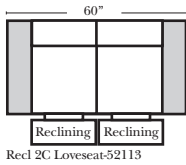

## Reclining Standard/Sleeper

Put Blue Arrows with Yellow Arrows to Create Sectional Groups

\*\*Portable Double Theater Arm (2) (Black, Hammered Antique, or Silver) Cup Holder (Fabric or Leather)

(13" W x 21" D x 6"H)