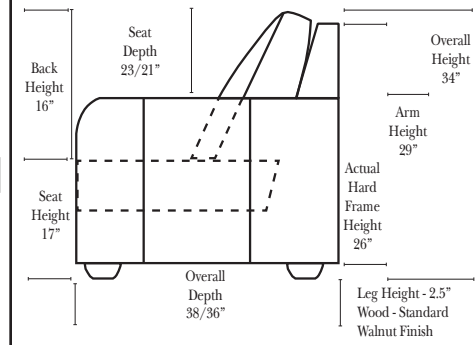

Suggested Configurations

Features

1. **Standard:**
2. Available in Full & Top Grain Leathers
   - Available in Luxury Fabrics
   - All Hardwood Frames
   - Legs are standard as Walnut color, available in Cherry, Chocolate, Espresso, Honey Oak, & Shadow

1. **Options:**
2. No. 33 Firm Foam

Sleeper Options: (No Sleepers are available for this style)