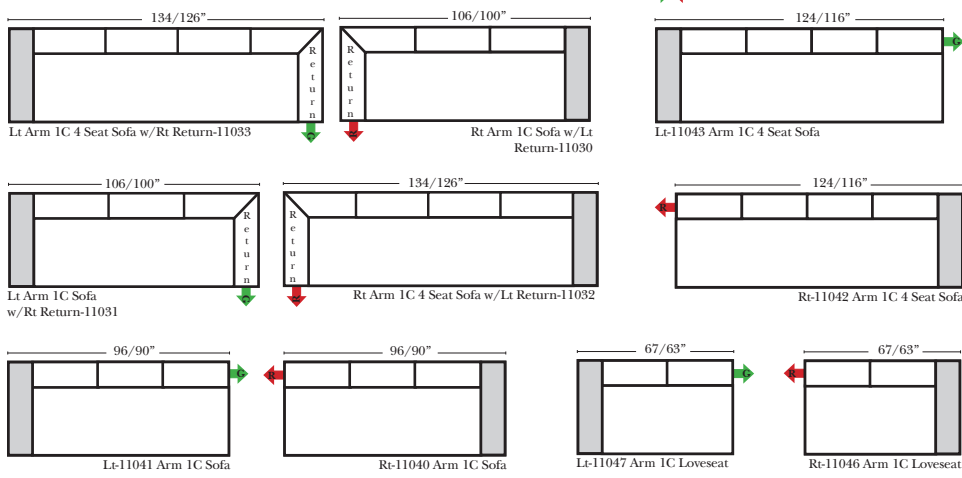

- Options:**
- No. 33 Firm Foam

Sleeper Options: (No Sleepers are available for this style)

L-Shape / 90 Degree Sectional (All 4 seat items ship as one piece if stationary, two pieces if motion installed)

Put Green Arrows with Red Arrows to Create Sectional Groups

Note:
All Dimensions are approximate, if accuracy is crucial, please contact us for validation of the dimensions shown. However, a 1" to 2" variance can still apply due to foam and upholstery.