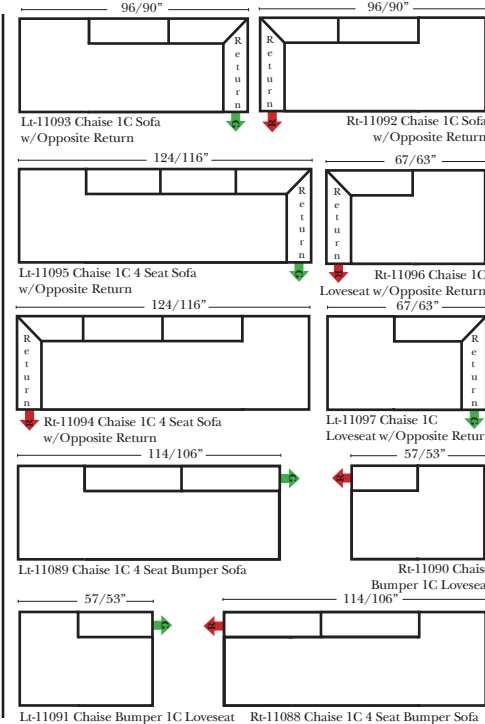

Standard, Armless & Ottomans

Put Green Arrows with Red Arrows to Create Sectional Groups

Bumper Chaise & Return Chaise

Green Arrows with Red Arrows to mix with some of the L-Shaped pieces.

Suggested Configurations

- Options:**
- No. 33 Firm Foam

Sleeper Options: (No Sleepers are available for this style)

L-Shape / 90 Degree Sectional (All 4 seat items ship as one piece if stationary, two pieces if motion installed)

Put Green Arrows with Red Arrows to Create Sectional Groups

Note:
All Dimensions are approximate, if accuracy is crucial, please contact us for validation of the dimensions shown. However, a 1" to 2" variance can still apply due to foam and upholstery.