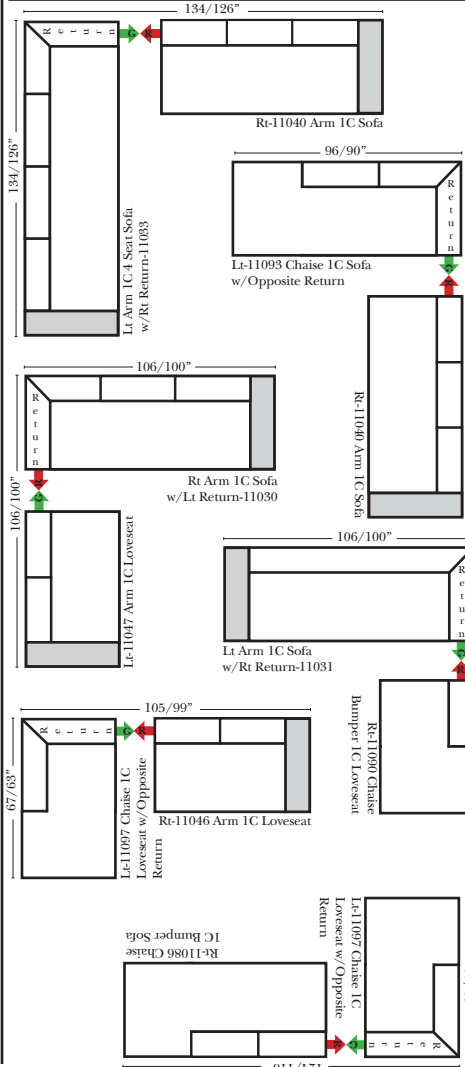

Standard, Armless & Ottomans

Put Green Arrows with Red Arrows to Create Sectional Groups

Bumper Chaise & Return Chaise

Green Arrows with Red Arrows to mix with some of the L-Shaped pieces.

Suggested Configurations

- Options:**
- No. 33 Firm Foam

Sleeper Options: (No Sleepers are available for this style)

L-Shape / 90 Degree Sectional (All 4 seat items ship as one piece if stationary, two pieces if motion installed)

Put Green Arrows with Red Arrows to Create Sectional Groups

Note:
All Dimensions are approximate, if accuracy is crucial, please contact us for validation of the dimensions shown. However, a 1" to 2" variance can still apply due to foam and upholstery.