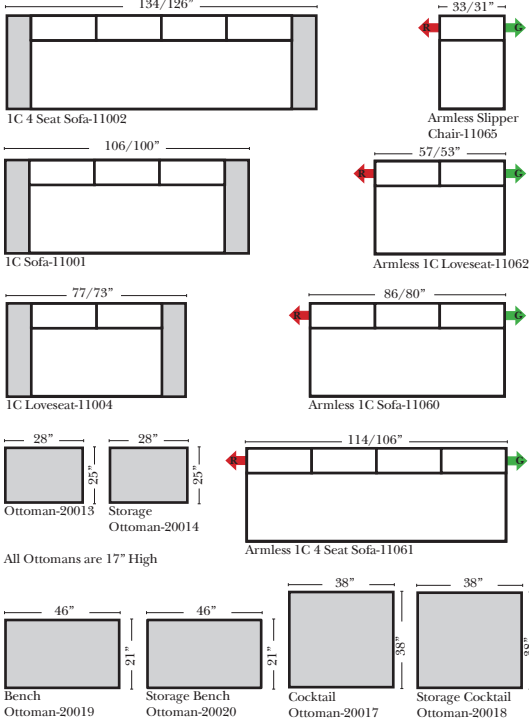

Standard, Armless & Ottomans

Put Green Arrows with Red Arrows to Create Sectional Groups

Bumper Chaise & Return Chaise

Green Arrows with Red Arrows to mix with some of the L-Shaped pieces.

Suggested Configurations

- Options:**
- No. 33 Firm Foam

Sleeper Options: (No Sleepers are available for this style)

L-Shape / 90 Degree Sectional (All 4 seat items ship as one piece if stationary, two pieces if motion installed)

Put Green Arrows with Red Arrows to Create Sectional Groups

Note:
All Dimensions are approximate, if accuracy is crucial, please contact us for validation of the dimensions shown. However, a 1" to 2" variance can still apply due to foam and upholstery.