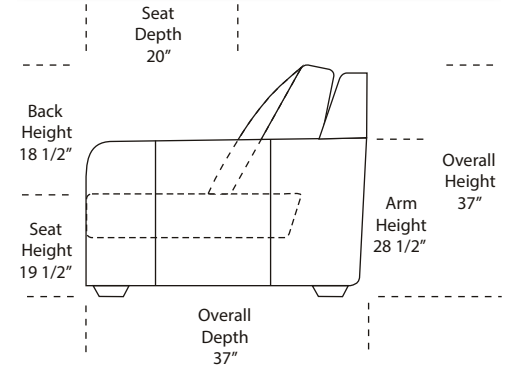

Features

06/26/2021

Standard:

- All Full or Top-Grain Leather
- All hardwood frames

Options:

- Down Seats (Additional Charges Apply)
- Down Backs (Additional Charges Apply)
- No. 33 Firm Seating

Note: All sizes are approximate.