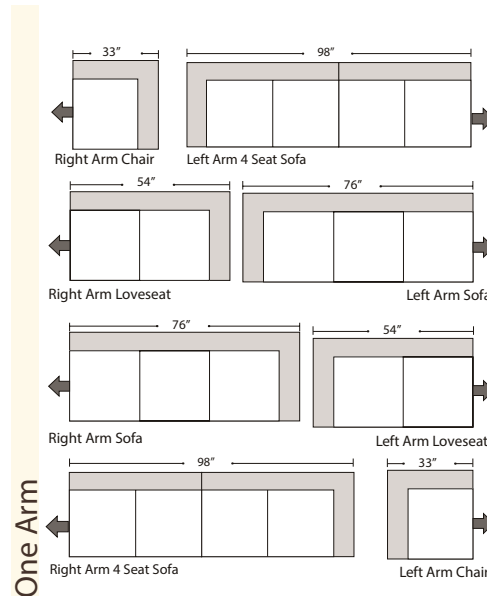

Features

06/26/2021

Standard:

- All Full or Top-Grain Leather
- All hardwood frames

Options:

- Down Seats (Additional Charges Apply)
- Down Backs (Additional Charges Apply)
- No. 33 Firm Seating

Note: All sizes are approximate.