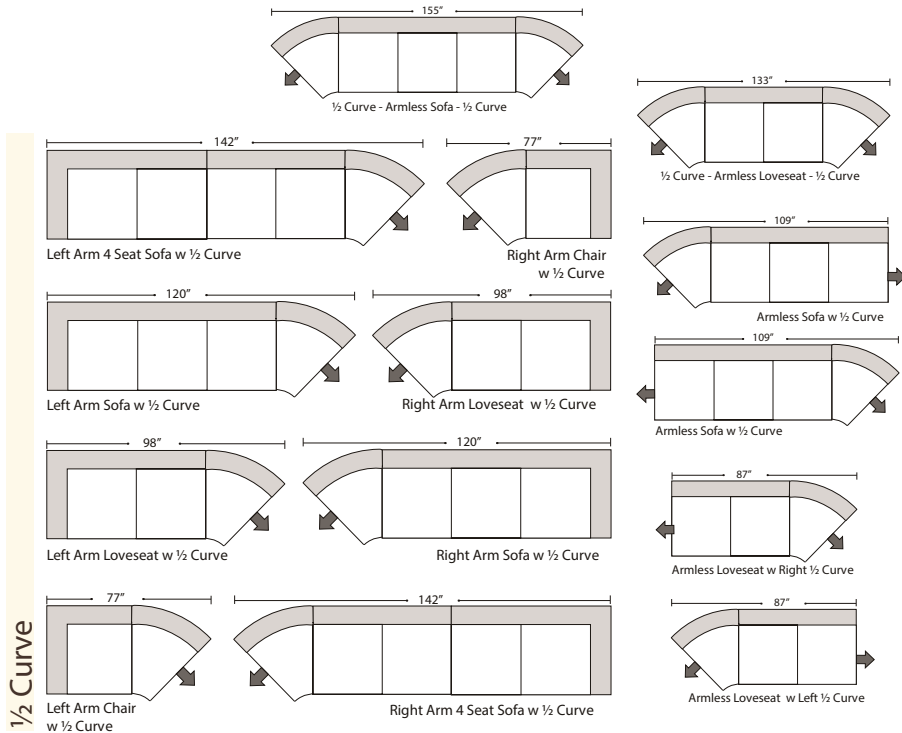

Features

06/26/2021

Standard:

- All Full or Top-Grain Leather
- All hardwood frames

Options:

- Down Seats (Additional Charges Apply)
- Down Backs (Additional Charges Apply)
- No. 33 Firm Seating

Note: All sizes are approximate.