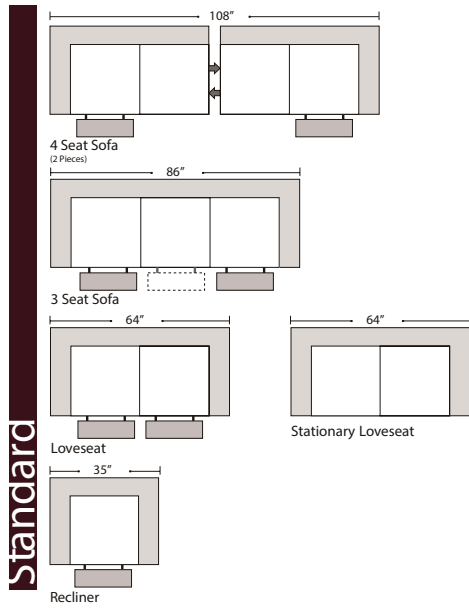

### Features

**Standard:**

- All Full or Top-Grain Leather
- All hardwood frames
- Recliner

**Options:**

- Motorized Recliner Unit (Additional Charges Apply)
- Center Seat Recliner (Additional Charges Apply)