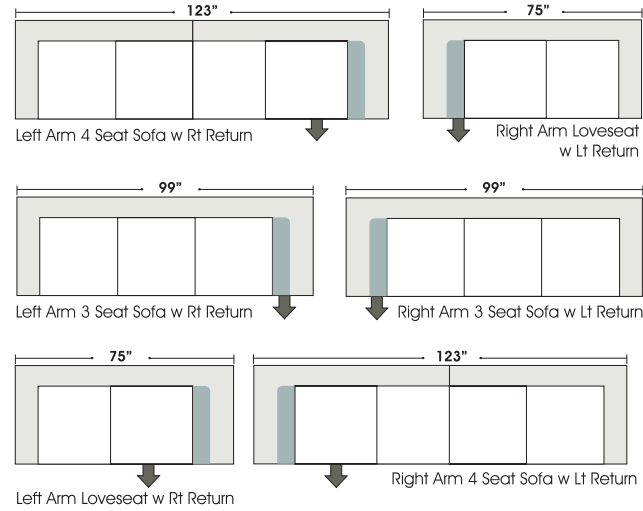

EST. 1989

07/06/2012

STANDARD

RETURN

ONE ARM

OTTOMANS

Features

Standard:

- All Full or Top-Grain Leather
- All hardwood frames

Options:

- Down Seats (Additional Charges Apply)
- Down Backs (Additional Charges Apply)
- No. 33 Firm Seating

Sleeper Options:

- Deluxe Queen Mattress (Additional Charges Apply)
- Air Dream Mattress (Additional Charges Apply)

Special orders shipped within 4-6 weeks

Photo Coming Soon

Note: All sizes are approximate.