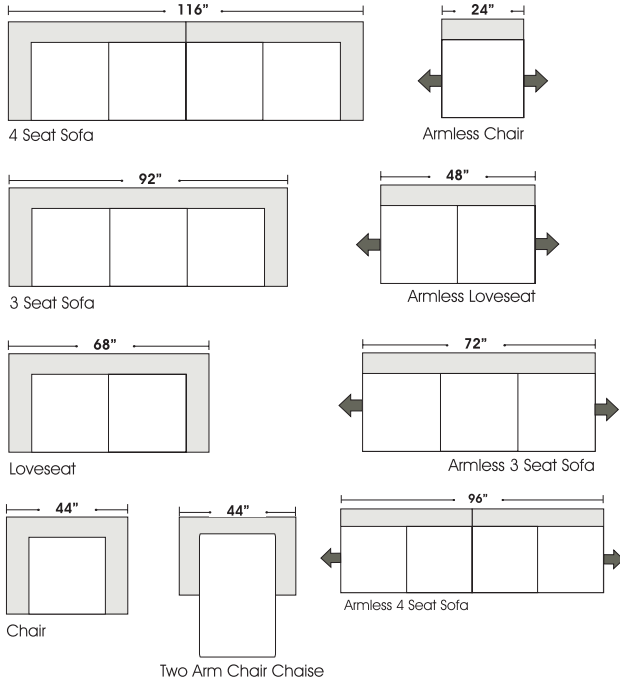

EST. 1989

07/06/2012

STANDARD