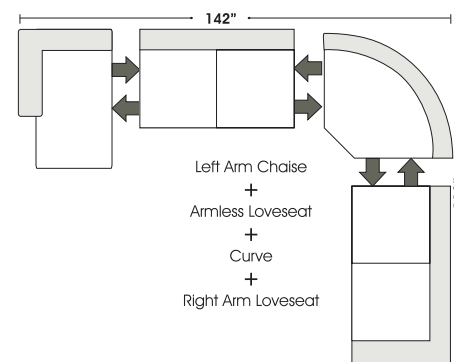

## Suggested Configurations

3 Seat Queen Sleeper

Armless 3 Seat Queen Sleeper

Right Arm 3 Seat Queen Sleeper

Left Arm 3 Seat Queen Sleeper

Left Arm Chaise  
+  
Armless 3 Seat Sofa  
+  
Right Arm 3 Seat Sofa with Lt Return

Left Arm 3 Seat Sofa  
+  
Curve  
+  
Right Arm 3 Seat Sofa

Left Arm Chaise  
+  
Armless Loveseat  
+  
Curve  
+  
Right Arm Loveseat

Left Arm Loveseat  
+  
Curve  
+  
Armless 3 Seat Queen Sleeper  
+  
Right Arm Chaise

Left Arm Loveseat  
+  
Curve  
+  
Right Arm Loveseat

Right Arm Loveseat  
+  
Left Arm 3 Seat Sofa w Rt Return

Right Arm Loveseat  
w Lt Return  
+  
Left Arm 3 Seat Sofa

Left Arm 3 Seat Sofa  
+  
Curve  
+  
Right Arm Loveseat