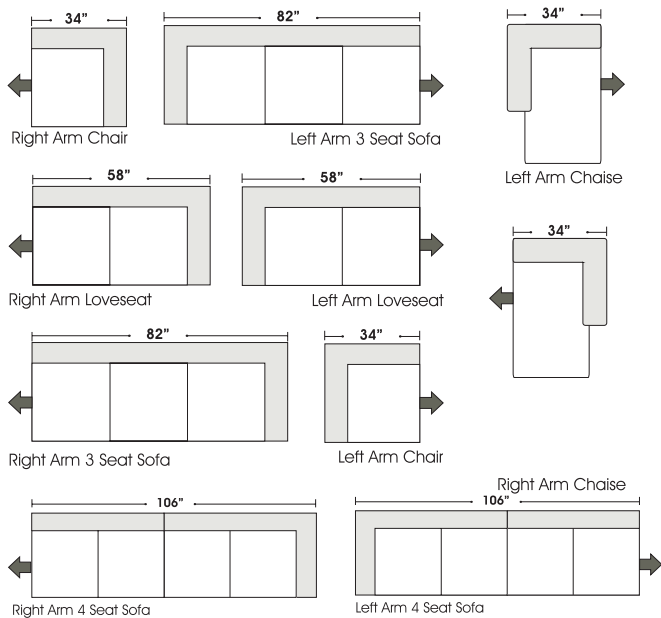

EST. 1989

07/06/2012

STANDARD

RETURN

ONE ARM

OTTOMANS

Features

Standard:

- All Full or Top-Grain Leather
- All hardwood frames

Options:

- Down Seats (Additional Charges Apply)
- Down Backs (Additional Charges Apply)
- No. 33 Firm Seating

Sleeper Options:

- Deluxe Queen Mattress (Additional Charges Apply)
- Air Dream Mattress (Additional Charges Apply)

Special orders shipped within 4-6 weeks

Photo Coming Soon

Note: All sizes are approximate.