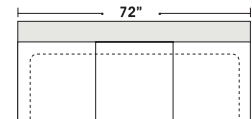

- Deluxe Queen Mattress (Additional Charges Apply)
- Air Dream Mattress (Additional Charges Apply)

**Special orders shipped within 4-6 weeks**

Photo Coming Soon

Note: All sizes are approximate.

07/06/2012

## Suggested Configurations

3 Seat Queen Sleeper

Armless 3 Seat Queen Sleeper

Right Arm 3 Seat Queen Sleeper

Left Arm 3 Seat Queen Sleeper

Left Arm Chaise  
+  
Armless 3 Seat Sofa  
+  
Right Arm 3 Seat Sofa with Lt Return