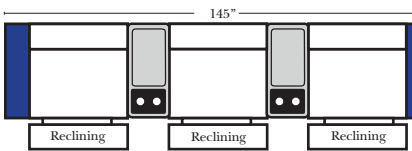

Recl 2C Sofa w/1 Small Wedge Console Arm-52151