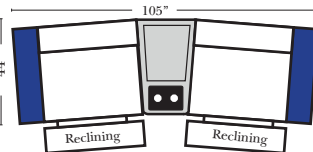

Recl 2C Sofa w/1 Large Wedge Console Arm-52131