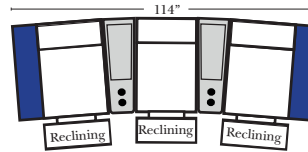

Recl 3C Sofa w/2 Small Wedge Console Arms-53141