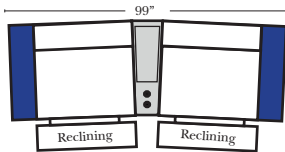

Recl 2C Sofa w/1 Small Wedge Console Arm-52151