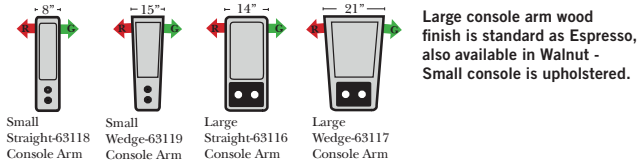

Home Theater Seating - Console Arms

Large console arm wood finish is standard as Espresso, also available in Walnut - Small console is upholstered.