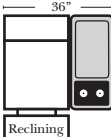

Recl Armless Chair w/Large Straight Console Arm-53128