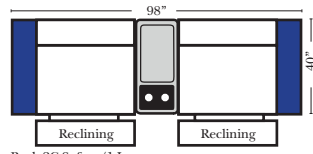

Recl 2C Sofa w/1 Large Straight Console Arm-52130