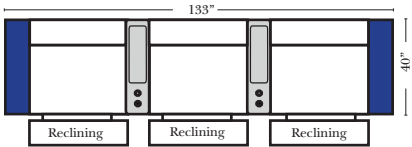

Recl 2C Sofa w/1 Small Wedge Console Arm-52151