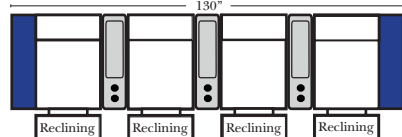

Recl 4C Sofa w/3 Small Straight Console Arms-53146