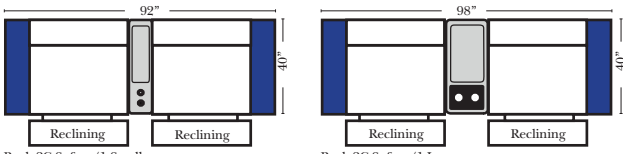

Recl 2C Sofa w/1 Large Straight Console Arm-52130

Recl 2C Sofa w/1 Small Straight Console Arm-52150