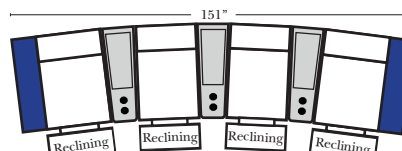

Recl 4C Sofa w/3 Small Wedge Console Arms-53147