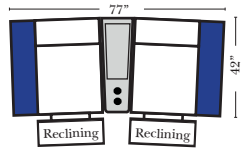

Recl 3C Sofa w/2 Small Wedge Console Arms-53141