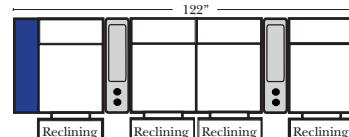

Recl 4C Sofa w/2 Small Straight Console Arms-53144