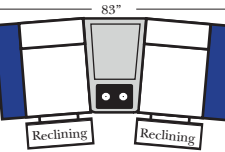

Recl 3C Sofa w/2 Large Wedge Console Arms-53131