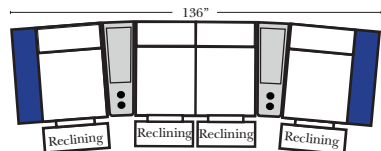

Recl 4C Sofa w/2 Small Wedge Console Arms-53145