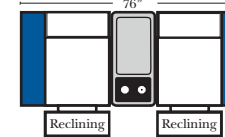

Pre-Configured Recl 3C Small & Large - Straight & Wedge Consoles (Center & Left Side of Page)

Recl 2C Loveseat w/1 Large Straight Console Arm-53132