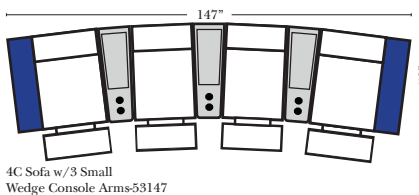

Home Theater Pre-Configured Small Straight & Wedge Consoles