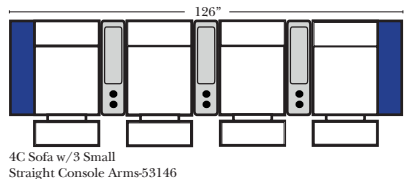

Home Theater Pre-Configured Small Straight & Wedge Consoles