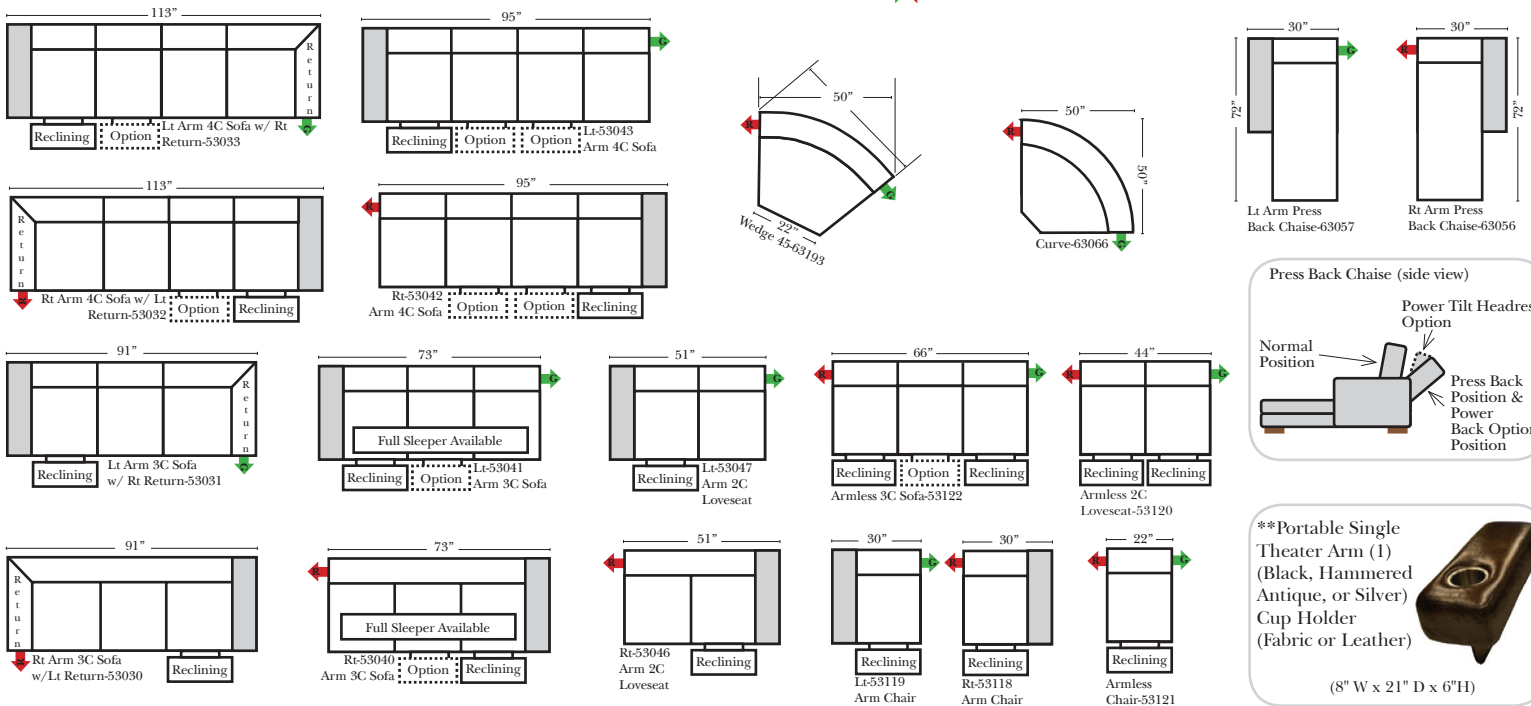

90 Degree / L-Shape Sectional

Put Green Arrows with Red Arrows to Create Sectional Groups → ←

Note:

All Dimensions are approximate, if accuracy is crucial, please contact us for validation of the dimensions shown. However, a 1" to 2" variance can still apply due to foam and upholstery.