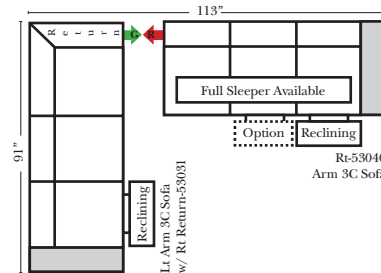

### Sleeper Options: (Additional charges apply)

- Deluxe Innerspring Mattress: Full
- 5" Memory Foam Mattress: Full Only

The Suggested Configurations below are only a sample of what the imagination can create, please enjoy creating the configuration that fits your lifestyle, using the ideas below and from the items on the other pages.

23126 3C Full Sleeper

23129 Lt Arm 3C Full Sleeper

23128 Rt Arm 3C Full Sleeper

23137 Lt Arm 3C Full Sleeper w/ 1/2 Curve

23136 Rt Arm 3C Full Sleeper w/ 1/2 Curve