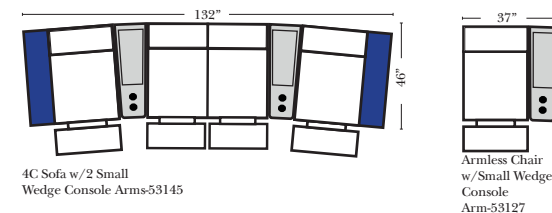

Home Theater Seating - Console Arms

Pre-Configured Home Theater Seating

v.11.04.18

Large console arm wood finish is standard as Espresso, available in Walnut - Small console is upholstered.

Home Theater Pre-Configured Small Straight & Wedge Consoles