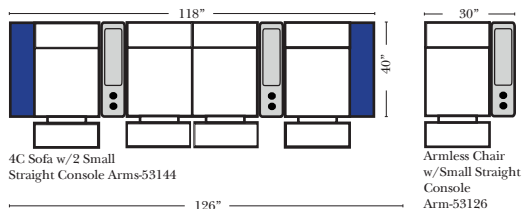

Home Theater Pre-Configured Small Straight & Wedge Consoles