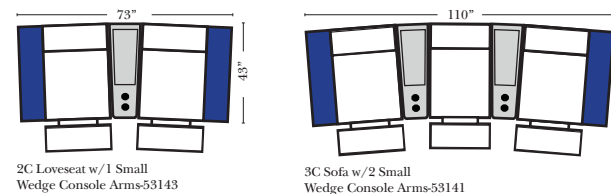

Home Theater Seating - Console Arms

Pre-Configured Home Theater Seating

v.11.04.18

Large console arm wood finish is standard as Espresso, available in Walnut - Small console is upholstered.

Home Theater Pre-Configured Small Straight & Wedge Consoles