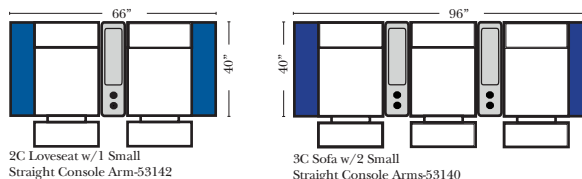

Home Theater Pre-Configured Small Straight & Wedge Consoles