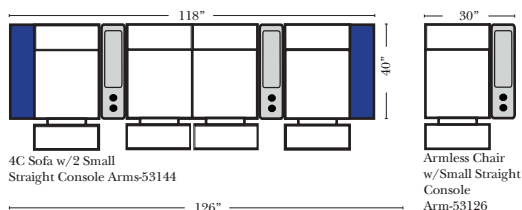

Home Theater Pre-Configured Small Straight & Wedge Consoles