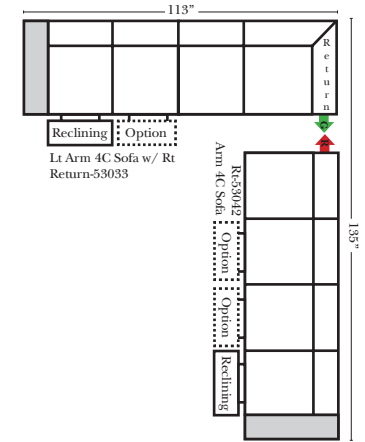

Suggested Configurations