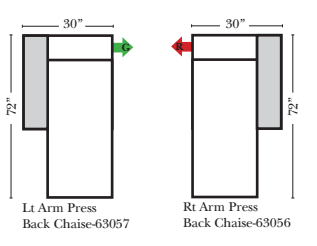

90 Degree / L-Shape Sectional

Put Green Arrows with Red Arrows to Create Sectional Groups

Note:
All Dimensions are approximate, if accuracy is crucial, please contact us for validation of the dimensions shown. However, a 1" to 2" variance can still apply due to foam and upholstery.