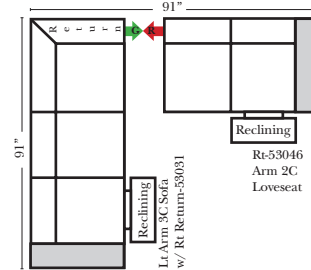

## 90 Degree / L-Shape Sectional

Put Green Arrows with Red Arrows to Create Sectional Groups

**Note:**  
All Dimensions are approximate, if accuracy is crucial, please contact us for validation of the dimensions shown. However, a 1" to 2" variance can still apply due to foam and upholstery.

## Sleepers

**Sleeper Options:** (Additional charges apply)

- Deluxe Innerspring Mattress: Full
- 5" Memory Foam Mattress: Full Only

23126 3C Full Sleeper

23129 Lt Arm 3C Full Sleeper

23128 Rt Arm 3C Full Sleeper

23137 Lt Arm 3C Full Sleeper w/ 1/2 Curve

23136 Rt Arm 3C Full Sleeper w/ 1/2 Curve

The Suggested Configurations below are only a sample of what the imagination can create, please enjoy creating the configuration that fits your lifestyle, using the ideas below and from the items on the other pages.