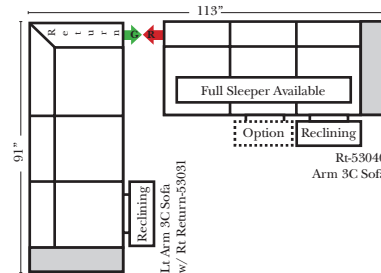

## 90 Degree / L-Shape Sectional

Put Green Arrows with Red Arrows to Create Sectional Groups

**Note:**  
All Dimensions are approximate, if accuracy is crucial, please contact us for validation of the dimensions shown. However, a 1" to 2" variance can still apply due to foam and upholstery.

## Sleepers

**Sleeper Options:** (Additional charges apply)

- Deluxe Innerspring Mattress: Full
- 5" Memory Foam Mattress: Full Only

23126 3C Full Sleeper

23129 Lt Arm 3C Full Sleeper

23128 Rt Arm 3C Full Sleeper

23137 Lt Arm 3C Full Sleeper w/ 1/2 Curve

23136 Rt Arm 3C Full Sleeper w/ 1/2 Curve

The Suggested Configurations below are only a sample of what the imagination can create, please enjoy creating the configuration that fits your lifestyle, using the ideas below and from the items on the other pages.