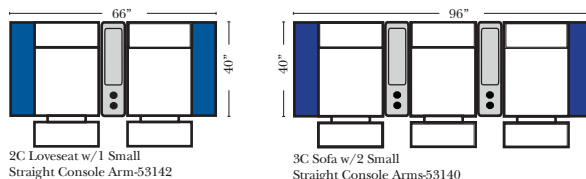

Home Theater Pre-Configured Small Straight & Wedge Consoles