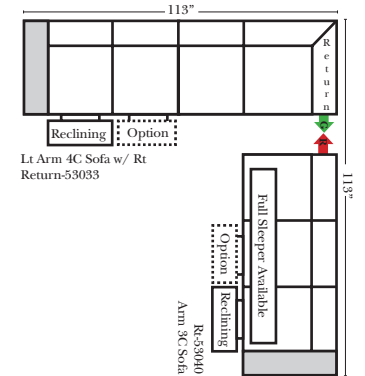

## 90 Degree / L-Shape Sectional

Put Green Arrows with Red Arrows to Create Sectional Groups

**Note:**  
All Dimensions are approximate, if accuracy is crucial, please contact us for validation of the dimensions shown. However, a 1" to 2" variance can still apply due to foam and upholstery.

23137 Lt Arm 3C Full Sleeper w/ 1/2 Curve

23136 Rt Arm 3C Full Sleeper w/ 1/2 Curve

The Suggested Configurations below are only a sample of what the imagination can create, please enjoy creating the configuration that fits your lifestyle, using the ideas below and from the items on the other pages.