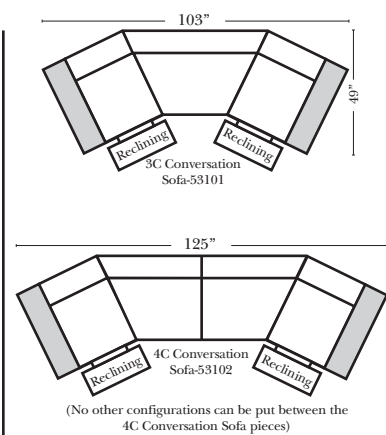

Conversation Sofas

Standards & Options

Standard:

- Available in Full & Top Grain Leathers
- Available in Luxury Fabrics
- All Hardwood Frames
- Selected Skus available in stationary

Options: (No Additional Charge)

- No. 33 Firm Foam

Options: (Additional Charges Apply)

- Power Recliner Mechanism
- Power Lumbar
- Center Seat Recliner (See Option Note)
- Rechargeable Battery Pack (will operate 2 recliner footrests or multiple mechanisms per recliner)
- Swivel Recliner Base (2 Arm Recliner Only)
- Swivel Glider Mechanism (2 Arm Recliner Only)
- Glider Mechanism (2 Arm Recliner Only)
- Lift Chair Dual Motor Mechanism (Lifts Person to a Standing Position), (2 Arm Recliner Only)
- Upholstered Swivel Base (2 Arm Recliner Only)
- Power 180° Swivel Glider Mechanism (2 Arm Recliner Only)
- Swivel Table for Console Arms (Espresso or Walnut Wood Finish)
- **Portable Single Theater Arm (1) (Black, Hammered Antique, or Silver) Cup Holder (Fabric or Leather)