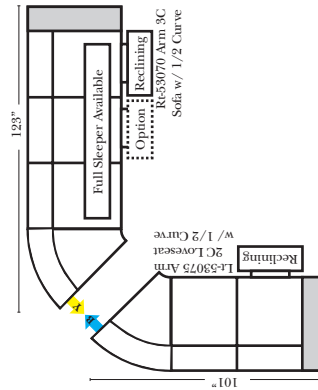

## 90 Degree / L-Shape Sectional

Put Green Arrows with Red Arrows to Create Sectional Groups

**Note:**  
All Dimensions are approximate, if accuracy is crucial, please contact us for validation of the dimensions shown. However, a 1" to 2" variance can still apply due to foam and upholstery.

## Sleepers

**Sleeper Options:** (Additional charges apply)

- Deluxe Innerspring Mattress: Full
- 5" Memory Foam Mattress: Full Only

23126 3C Full Sleeper

23129 Lt Arm 3C Full Sleeper

23128 Rt Arm 3C Full Sleeper

23137 Lt Arm 3C Full Sleeper w/ 1/2 Curve

23136 Rt Arm 3C Full Sleeper w/ 1/2 Curve

The Suggested Configurations below are only a sample of what the imagination can create, please enjoy creating the configuration that fits your lifestyle, using the ideas below and from the items on the other pages.