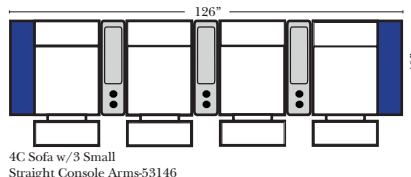

Home Theater Pre-Configured Small Straight & Wedge Consoles