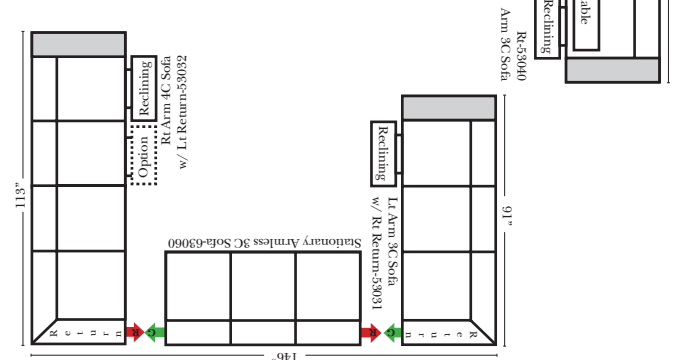

## 90 Degree / L-Shape Sectional

Put Green Arrows with Red Arrows to Create Sectional Groups

**Note:**  
All Dimensions are approximate, if accuracy is crucial, please contact us for validation of the dimensions shown. However, a 1" to 2" variance can still apply due to foam and upholstery.

## Sleepers

**Sleeper Options:** (Additional charges apply)

- Deluxe Innerspring Mattress: Full
- 5" Memory Foam Mattress: Full Only

23126 3C Full Sleeper

23129 Lt Arm 3C Full Sleeper

23128 Rt Arm 3C Full Sleeper

23137 Lt Arm 3C Full Sleeper w/ 1/2 Curve

23136 Rt Arm 3C Full Sleeper w/ 1/2 Curve

The Suggested Configurations below are only a sample of what the imagination can create, please enjoy creating the configuration that fits your lifestyle, using the ideas below and from the items on the other pages.