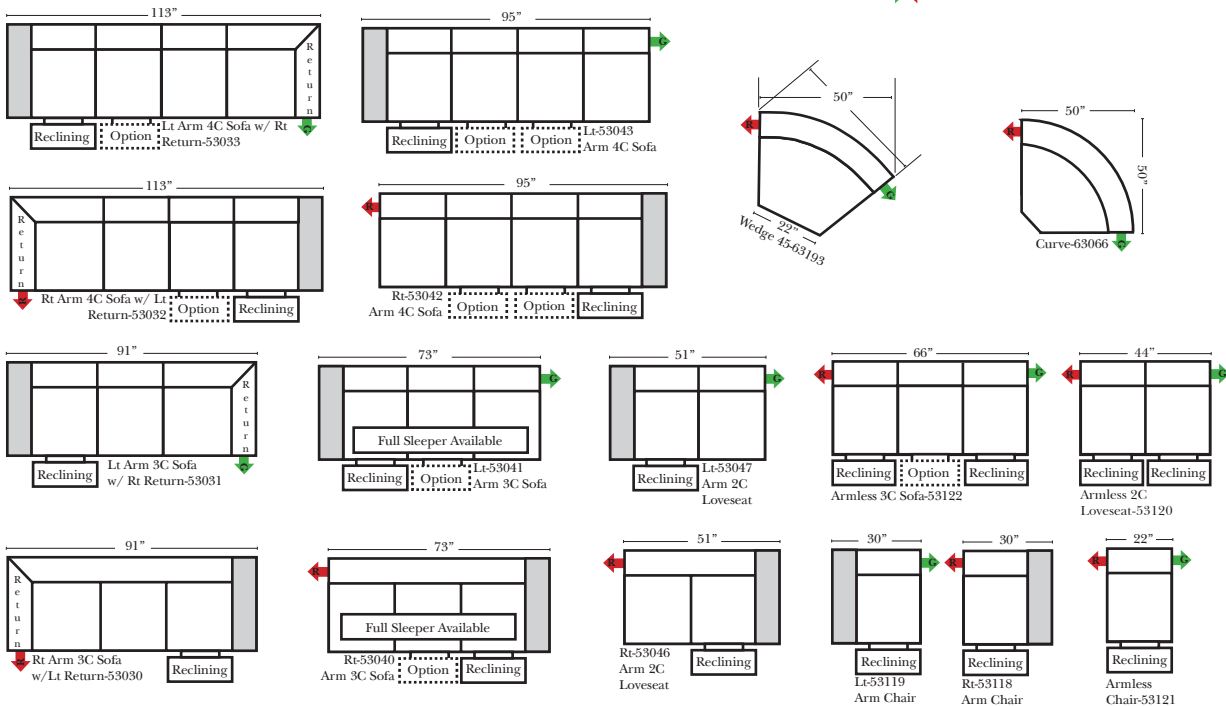

## 90 Degree / L-Shape Sectional

Put Green Arrows with Red Arrows to Create Sectional Groups

**Note:**  
All Dimensions are approximate, if accuracy is crucial, please contact us for validation of the dimensions shown. However, a 1" to 2" variance can still apply due to foam and upholstery.