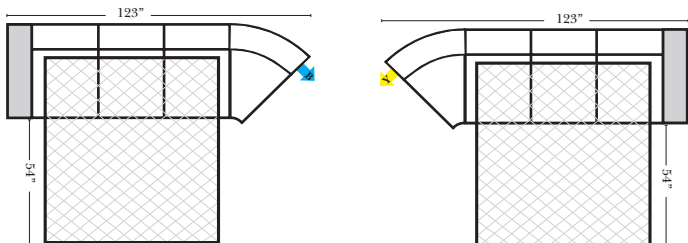

## 90 Degree / L-Shape Sectional

Put Green Arrows with Red Arrows to Create Sectional Groups

**Note:**  
All Dimensions are approximate, if accuracy is crucial, please contact us for validation of the dimensions shown. However, a 1" to 2" variance can still apply due to foam and upholstery.

## Sleepers

**Sleeper Options:** (Additional charges apply)

- Deluxe Innerspring Mattress: Full
- 5" Memory Foam Mattress: Full Only

23126 3C Full Sleeper

23129 Lt Arm 3C Full Sleeper

23128 Rt Arm 3C Full Sleeper