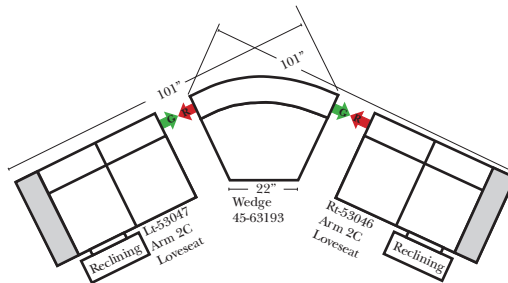

## 90 Degree / L-Shape Sectional

Put Green Arrows with Red Arrows to Create Sectional Groups

**Note:**  
All Dimensions are approximate, if accuracy is crucial, please contact us for validation of the dimensions shown. However, a 1" to 2" variance can still apply due to foam and upholstery.

## Sleepers

**Sleeper Options:** (Additional charges apply)

- Deluxe Innerspring Mattress: Full
- 5" Memory Foam Mattress: Full Only

23126 3C Full Sleeper

23129 Lt Arm 3C Full Sleeper

23128 Rt Arm 3C Full Sleeper

23137 Lt Arm 3C Full Sleeper w/ 1/2 Curve

23136 Rt Arm 3C Full Sleeper w/ 1/2 Curve

The Suggested Configurations below are only a sample of what the imagination can create, please enjoy creating the configuration that fits your lifestyle, using the ideas below and from the items on the other pages.