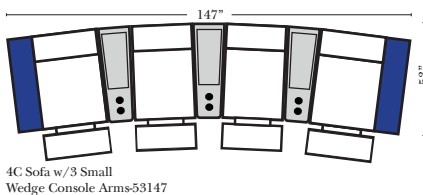

Home Theater Pre-Configured Small Straight & Wedge Consoles