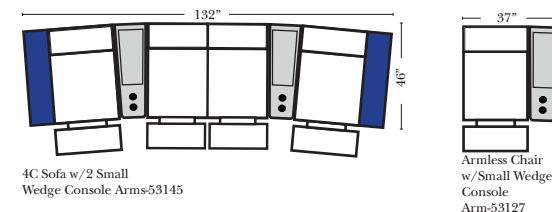

Home Theater Seating - Console Arms

Pre-Configured Home Theater Seating

v.11.04.18

Large console arm wood finish is standard as Espresso, available in Walnut - Small console is upholstered.

Home Theater Pre-Configured Small Straight & Wedge Consoles