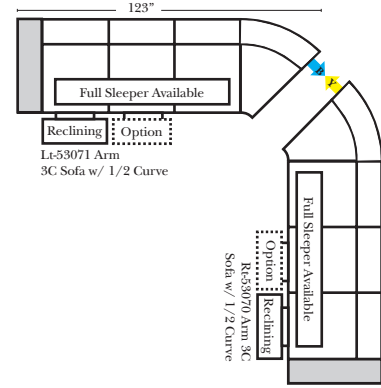

## 90 Degree / L-Shape Sectional

Put Green Arrows with Red Arrows to Create Sectional Groups

**Note:**  
All Dimensions are approximate, if accuracy is crucial, please contact us for validation of the dimensions shown. However, a 1" to 2" variance can still apply due to foam and upholstery.

## Sleepers

**Sleeper Options:** (Additional charges apply)

- Deluxe Innerspring Mattress: Full
- 5" Memory Foam Mattress: Full Only

23126 3C Full Sleeper

23129 Lt Arm 3C Full Sleeper

23128 Rt Arm 3C Full Sleeper

23137 Lt Arm 3C Full Sleeper w/ 1/2 Curve

23136 Rt Arm 3C Full Sleeper w/ 1/2 Curve

The Suggested Configurations below are only a sample of what the imagination can create, please enjoy creating the configuration that fits your lifestyle, using the ideas below and from the items on the other pages.