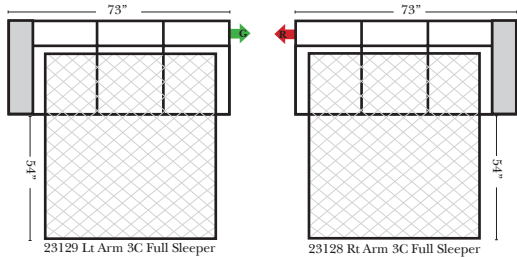

## 90 Degree / L-Shape Sectional

Put Green Arrows with Red Arrows to Create Sectional Groups

**Note:**  
All Dimensions are approximate, if accuracy is crucial, please contact us for validation of the dimensions shown. However, a 1" to 2" variance can still apply due to foam and upholstery.

## Sleepers

**Sleeper Options:** (Additional charges apply)

- Deluxe Innerspring Mattress: Full
- 5" Memory Foam Mattress: Full Only

23126 3C Full Sleeper

23129 Lt Arm 3C Full Sleeper

23128 Rt Arm 3C Full Sleeper