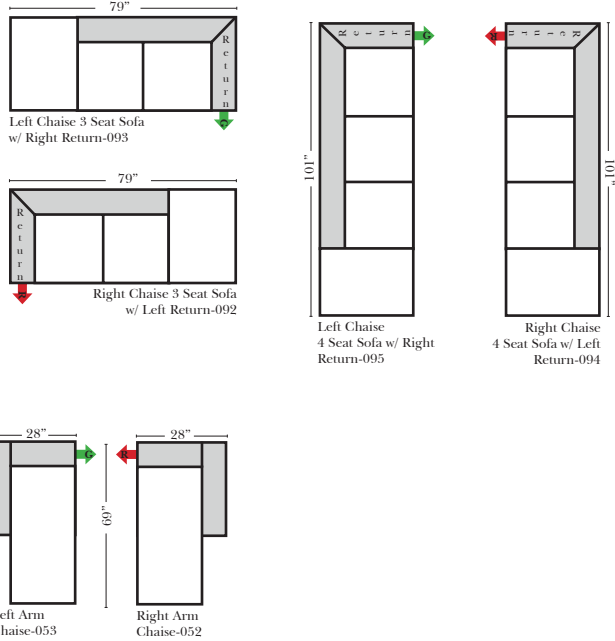

Chaise & Conversation Sectionals

Put Green Arrows with Red Arrows to Create Sectional Groups
Put Orange Arrows with Tan Arrows to Create Sectional Groups