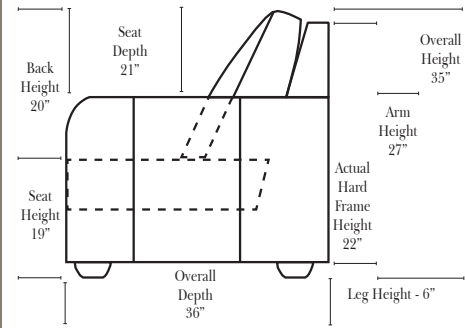

## Standard & Armless (All 4 seat items ship as one piece if stationary, two pieces if motion installed)

## 2 Piece Curve Sectional & Ottomans

**Note:**  
All Dimensions are approximate, if accuracy is crucial, please contact us for validation of the dimensions shown. However, a 1" to 2" variance can still apply due to foam and upholstery.

## L-Shape / 90 Degree Sectional

(All 4 seat items ship as one piece if stationary, two pieces if motion installed)