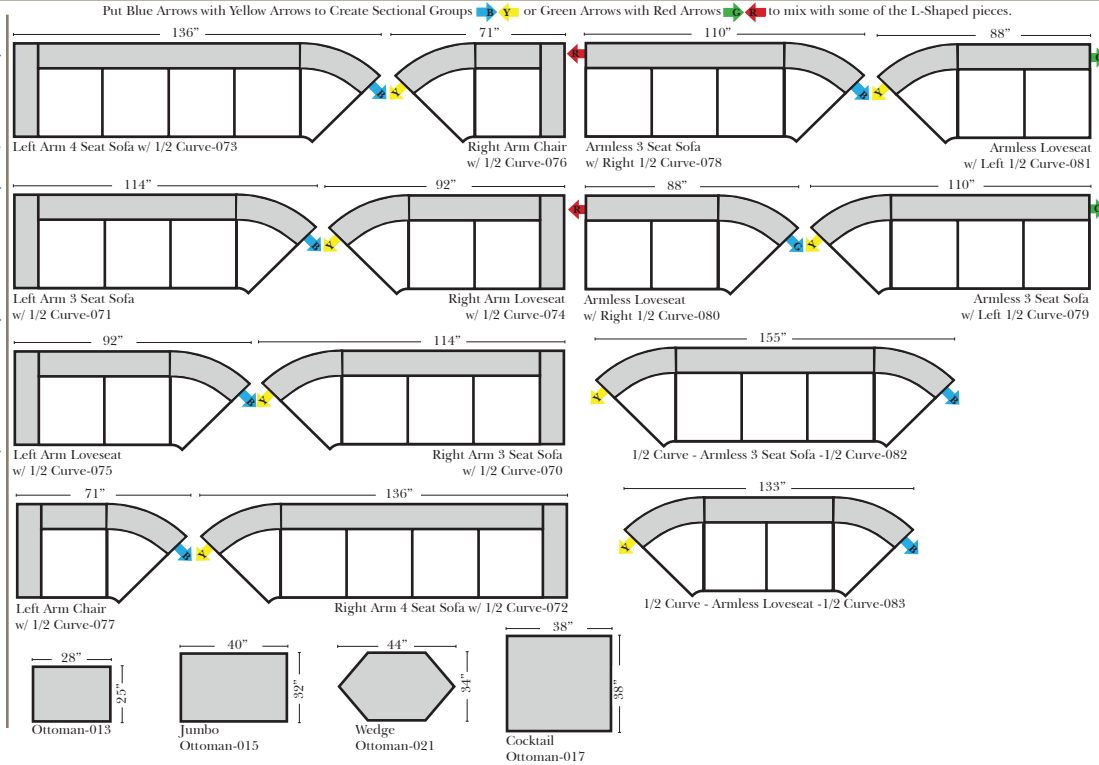

## Standard & Armless (All 4 seat items ship as one piece if stationary, two pieces if motion installed)

## 2 Piece Curve Sectional & Ottomans

**Note:**  
All Dimensions are approximate, if accuracy is crucial, please contact us for validation of the dimensions shown. However, a 1" to 2" variance can still apply due to foam and upholstery.

## L-Shape / 90 Degree Sectional

(All 4 seat items ship as one piece if stationary, two pieces if motion installed)