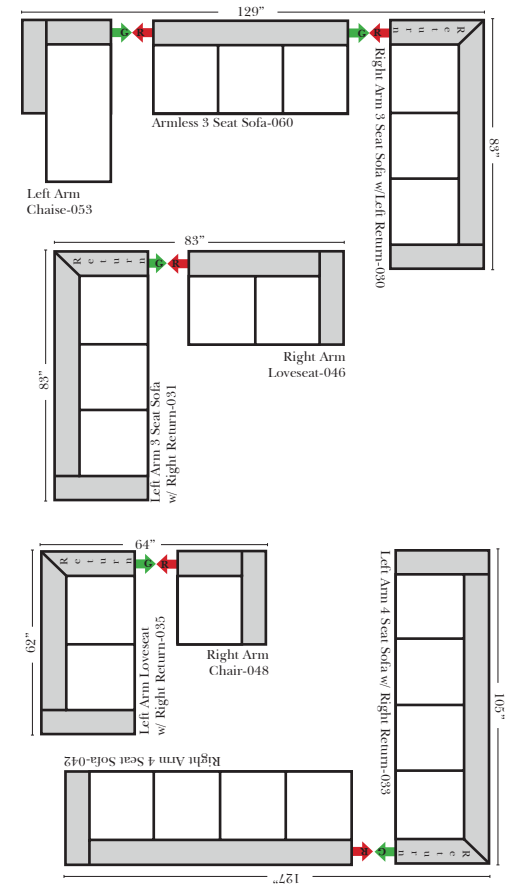

Suggested Configurations

07/06/2012

The Suggested Configurations below are only a sample of what the imagination can create, please enjoy creating the configuration that fits your lifestyle, using the ideas below and from the items on the opposite page.