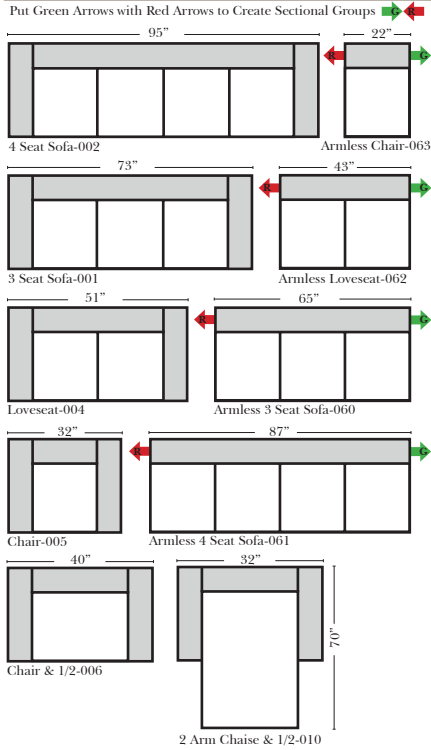

## Standard & Armless (All 4 seat items ship as one piece if stationary, two pieces if motion installed)

## 2 Piece Curve Sectional & Ottomans

**Note:**  
All Dimensions are approximate, if accuracy is crucial, please contact us for validation of the dimensions shown. However, a 1" to 2" variance can still apply due to foam and upholstery.

## L-Shape / 90 Degree Sectional

(All 4 seat items ship as one piece if stationary, two pieces if motion installed)