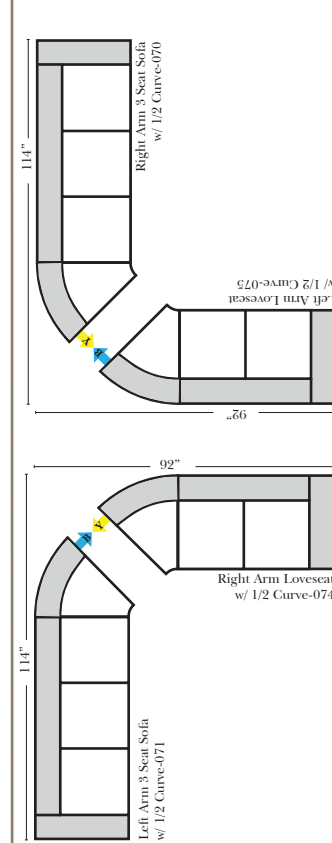

Sleepers

Put Green Arrows with Red Arrows to Create Sectional Groups
Put Blue Arrows with Yellow Arrows to Create Sectional Groups