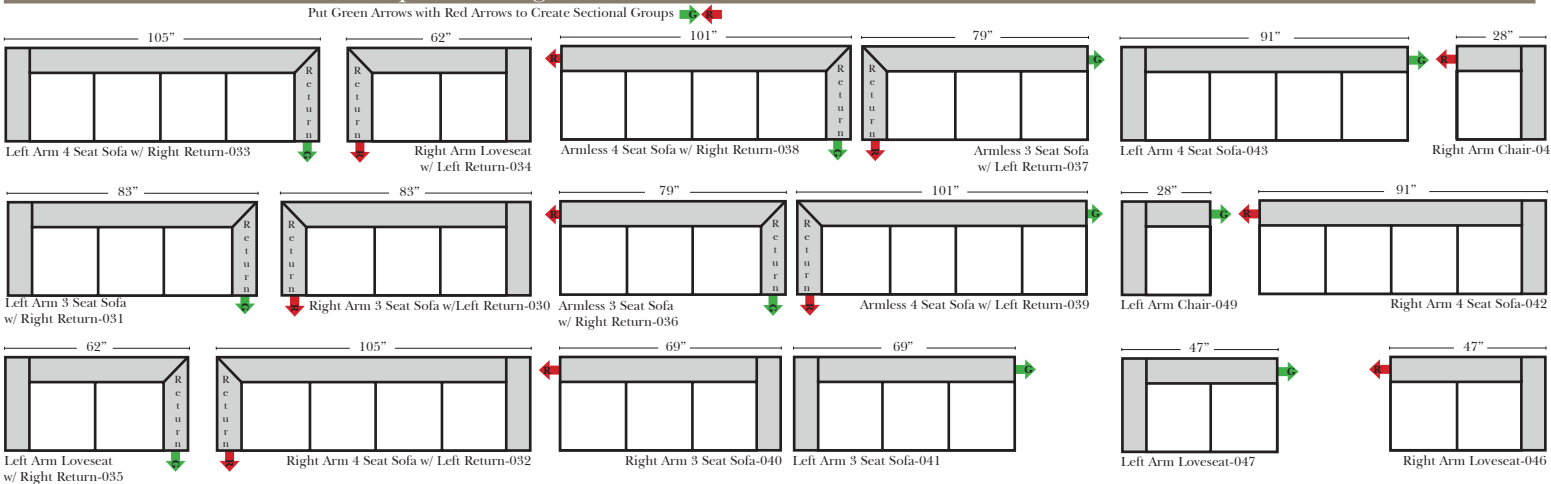

## 2 Piece Curve Sectional & Ottomans

### Features

**Standard:**

- Available in Full & Top Grain Leathers
- Available in Luxury Fabrics
- All Hardwood Frames

**Options:**

- Down Seats & Down Backs (additional Charge)
- No. 33 Firm Foam

**Sleeper Options:** (No Sleepers available for this style)

**Note:**  
All Dimensions are approximate, if accuracy is crucial, please contact us for validation of the dimensions shown. However, a 1" to 2" variance can still apply due to foam and upholstery.

## L-Shape / 90 Degree Sectional

(All 4 seat items ship as one piece if stationary, two pieces if motion installed)